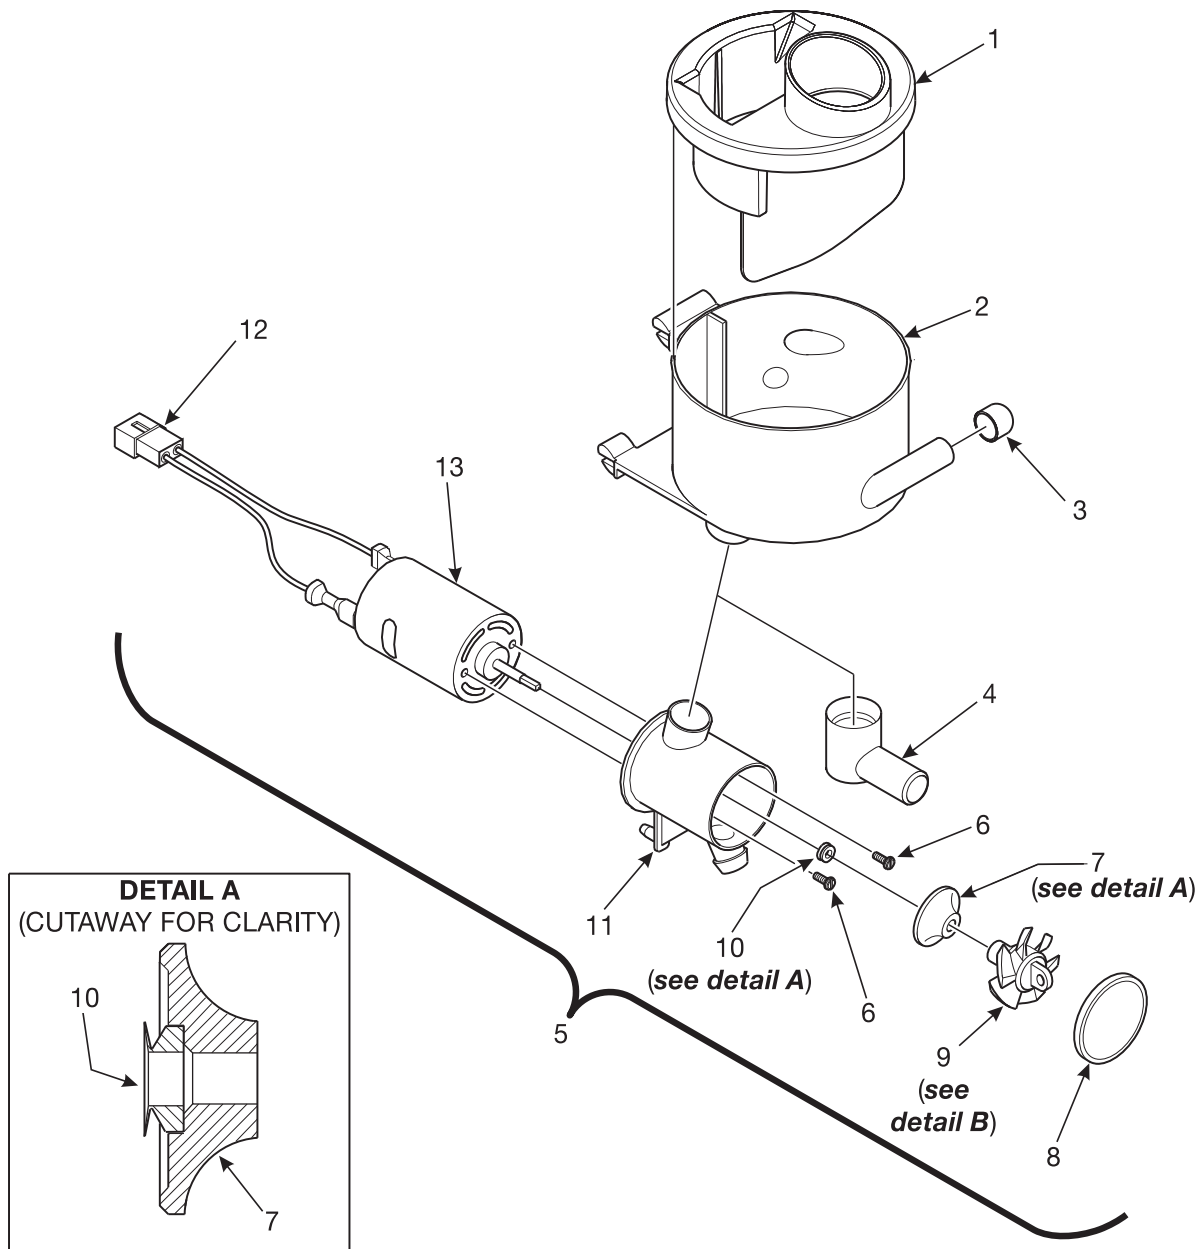

Hot Drink Center Parts Manual

363P0074

Figure 96. Mixing Bowl and Whipper Assemblies

Hot Drink Center Parts Manual

TABLE 96. MIXING BOWL AND WHIPPER ASSEMBLIES

INDEX	PART NUMBER	DESCRIPTION	QUANTITY PER MIXING BOWL ASSEMBLY (BY PART NUMBER)			
			6337078	6337076	6337077	6337079
1	6337060	VENT AND DIVIDER ASSEMBLY	1	1	1	1
2	6237118	MIXING BOWL	1	1	1	1
3	6237306	VINYL CAP - .38 I.D.	1	1	-	-
4	6237312	SPOUT - MIXING BOWL	-	1	1	-
5	6237195	WHIPPER ASSEMBLY (INCLUDES INDEX NUMBERS 6 THROUGH 13)	1	-	-	1
6	6237119	SCREW, MSXL.5-6FX6MM - SPH	1	-	-	1
7	6237192	SPACER WHIPPER	1	-	-	1
8	6337085	COVER - WHIPPER	1	-	-	1
9	6237194	IMPELLER - WHIPPER	1	-	-	1
10	6237110	V RING - SHAFT SEAL	1	-	-	1
11	6237193	HOUSING - IMPELLER	1	-	-	1
12	6237157	HARNESS - WHIPPER MOTOR	1	-	-	1
13	6237111	MOTOR ASSEMBLY - WHIPPER	1	-	-	1
-	6237117	IMPELLER REMOVAL TOOL (NOT SHOWN)	-	-	-	-