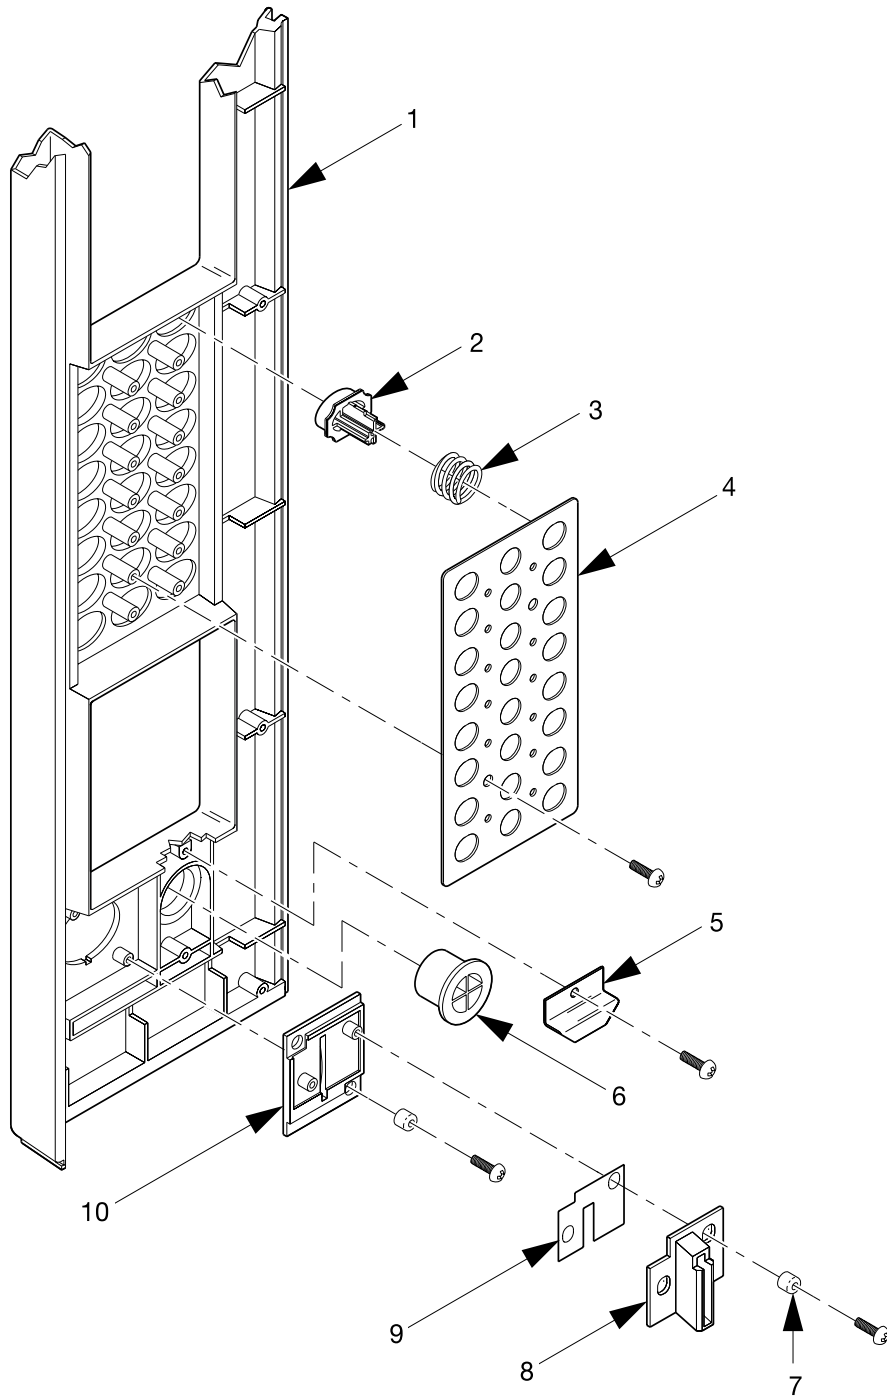

Hot Drink Center Parts Manual

363p023C

Figure 5. Trim - Millennium Style (Part 3 of 3) - Monetary and Button Assembly

Hot Drink Center Parts Manual

TABLE 5. TRIM - MILLENNIA STYLE (PART 3 OF 3) - MONETARY AND BUTTON ASSEMBLY

INDEX	PART NUMBER	DESCRIPTION	QTY
1	1572213	R.H. TRIM - UPPPER - "A21	1
2	1572212	ARRAY - PUSH BUTTON SELECTION	1
3	1572224	SPRING - PUSH BUTTON SELECTION	21
4	1572223	PLATE - STOP BUTTON	1
5	1572292	RETAINER - RETURN BUTTON	1
6	1572210	COIN RETURN BUTTON - "A-2	1
7	2302053	SPACER CUP	4
8	1572323	EXTENSION - COIN INSERT	1
9	1472222	COIN BLOCK	1
10	1572209	COIN INSERT - "A-1	1