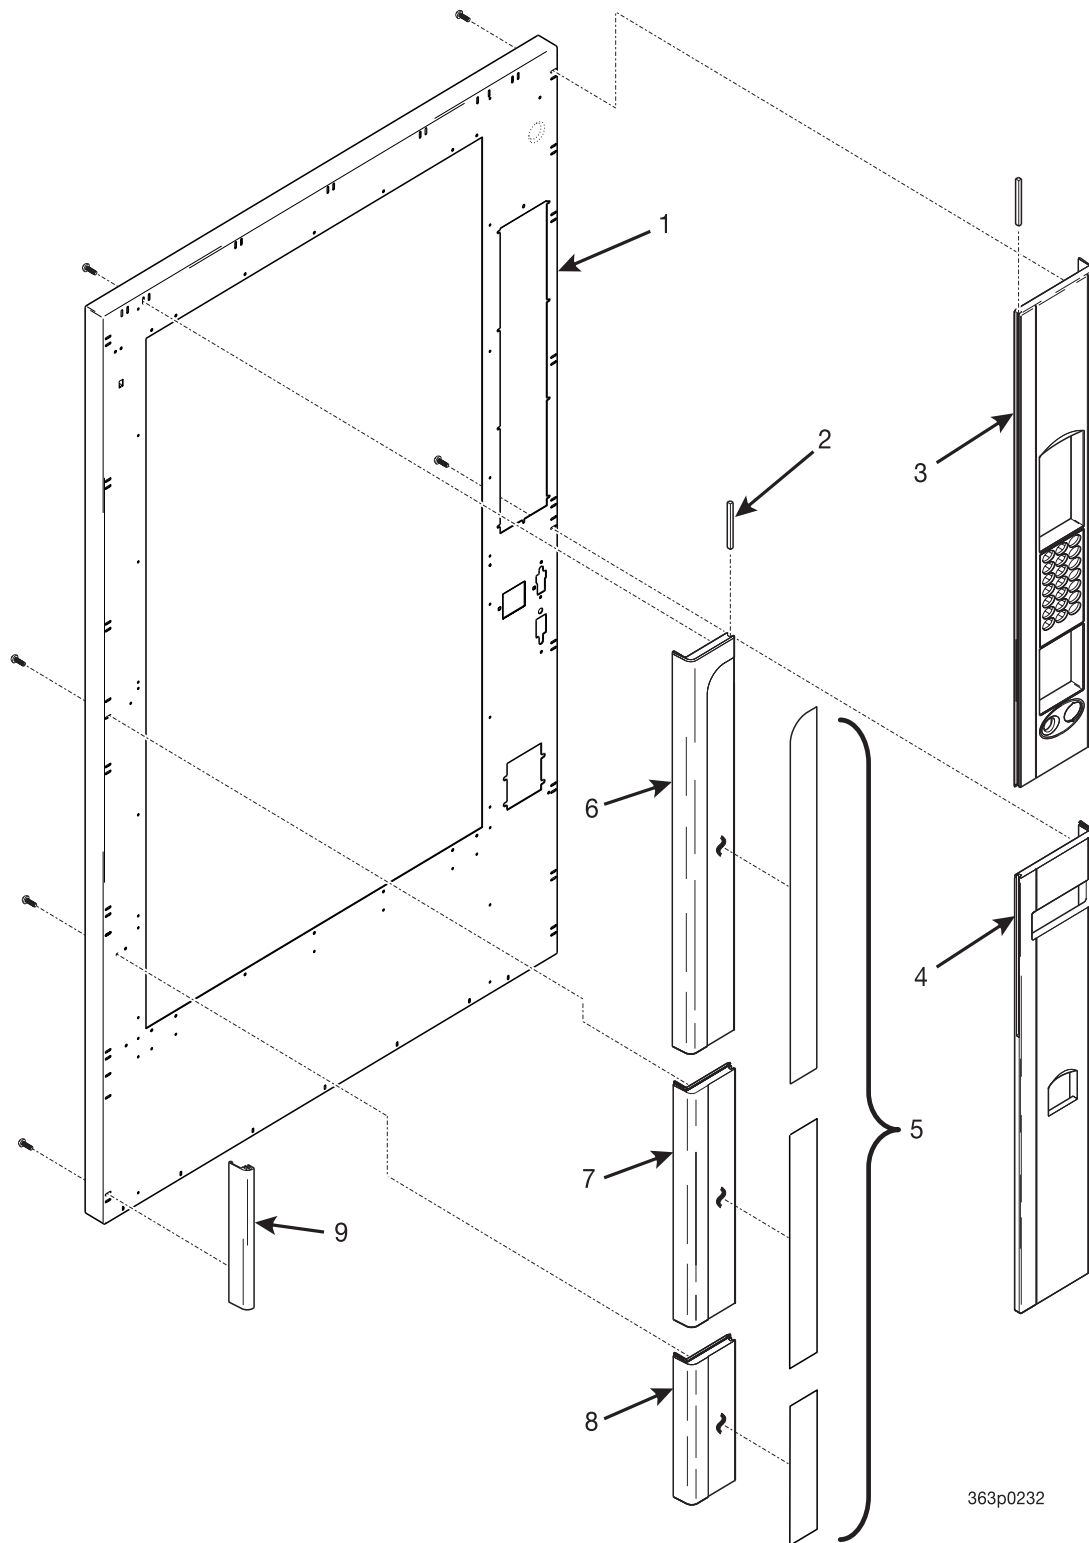

Hot Drink Center Parts Manual

Figure 3. Trim - Millennium Style (Part 1 of 3)

Hot Drink Center Parts Manual

TABLE 3. TRIM - MILLENNIA STYLE (PART 1 OF 3)

INDEX	PART NUMBER	DESCRIPTION	QTY
1	1572072	DOOR WELD ASSEMBLY - BLACK	1
	1572429	DOOR WELD ASSEMBLY - SELECTA WHITE	
2	1572259	FILLER - GROOVE - SHORT	2
	4872018	FILLER - GROOVE - SHORT - SELECTA WHITE	
3	1572254	RIGHT PANEL - MONETARY & BUTTON ASSEMBLY (FIGURE 5)	1
4	1572214	RIGHT HAND TRIM - LOWER - "B"	1
5	1572258	DECAL - DOOR TRIM - VERTICAL ASSEMBLY	1
6	4552058	TRIM - UPPER - LEFT HAND - "C"	1
	4872007	LEFT HAND TRIM - UPPER - SELECTA WHITE	
7	4552059	TRIM - MIDDLE - LEFT HAND - "D"	1
	4872008	LEFT HAND TRIM - MIDDLE - SELECTA WHITE	
8	4552060	TRIM - BOTTOM - LEFT HAND - "E"	1
	4872009	LEFT HAND TRIM - BOTTOM - SELECTA WHITE	
9	1572267	TRIM - LOWER - DOOR SIDE - GRAY	1
	4872013	TRIM - LOWER - DOOR SIDE - SELECTA WHITE	