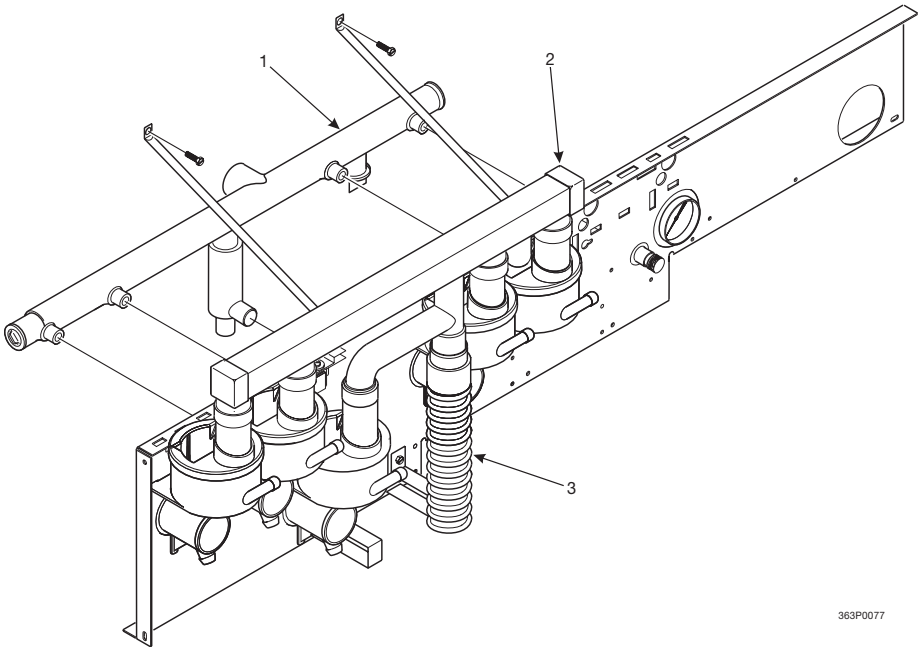

Hot Drink Center Parts Manual

TABLE 61. BREWER EXHAUST FILTER LOCATOR AND BRACKET ASSEMBLY

INDEX	PART NUMBER	DESCRIPTION	QTY
1	6237354	HOSE ASSEMBLY - EXHAUST - COFFEE CHUTE	1
2	6237353	FILTER - EXHAUST - CHUTE	1
3	6234979	LOCATOR AND BRACKET ASSY - DUAL BREWER	OPT
4	6237352	LOCATOR AND BRACKET ASSY - SINGLE BREWER	OPT

Hot Drink Center Parts Manual

363P0077

Figure 62. Mixing Bowl Ventilation Assembly