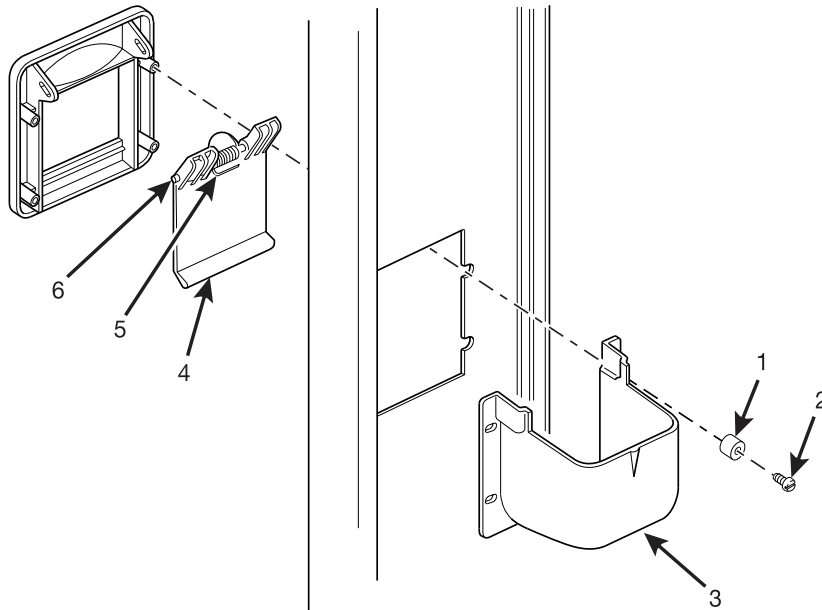

Hot Drink Center Parts Manual

COIN RECEPTACLE ASSEMBLY - STANDARD
AND NESTLE FULL P.O.P. STYLE