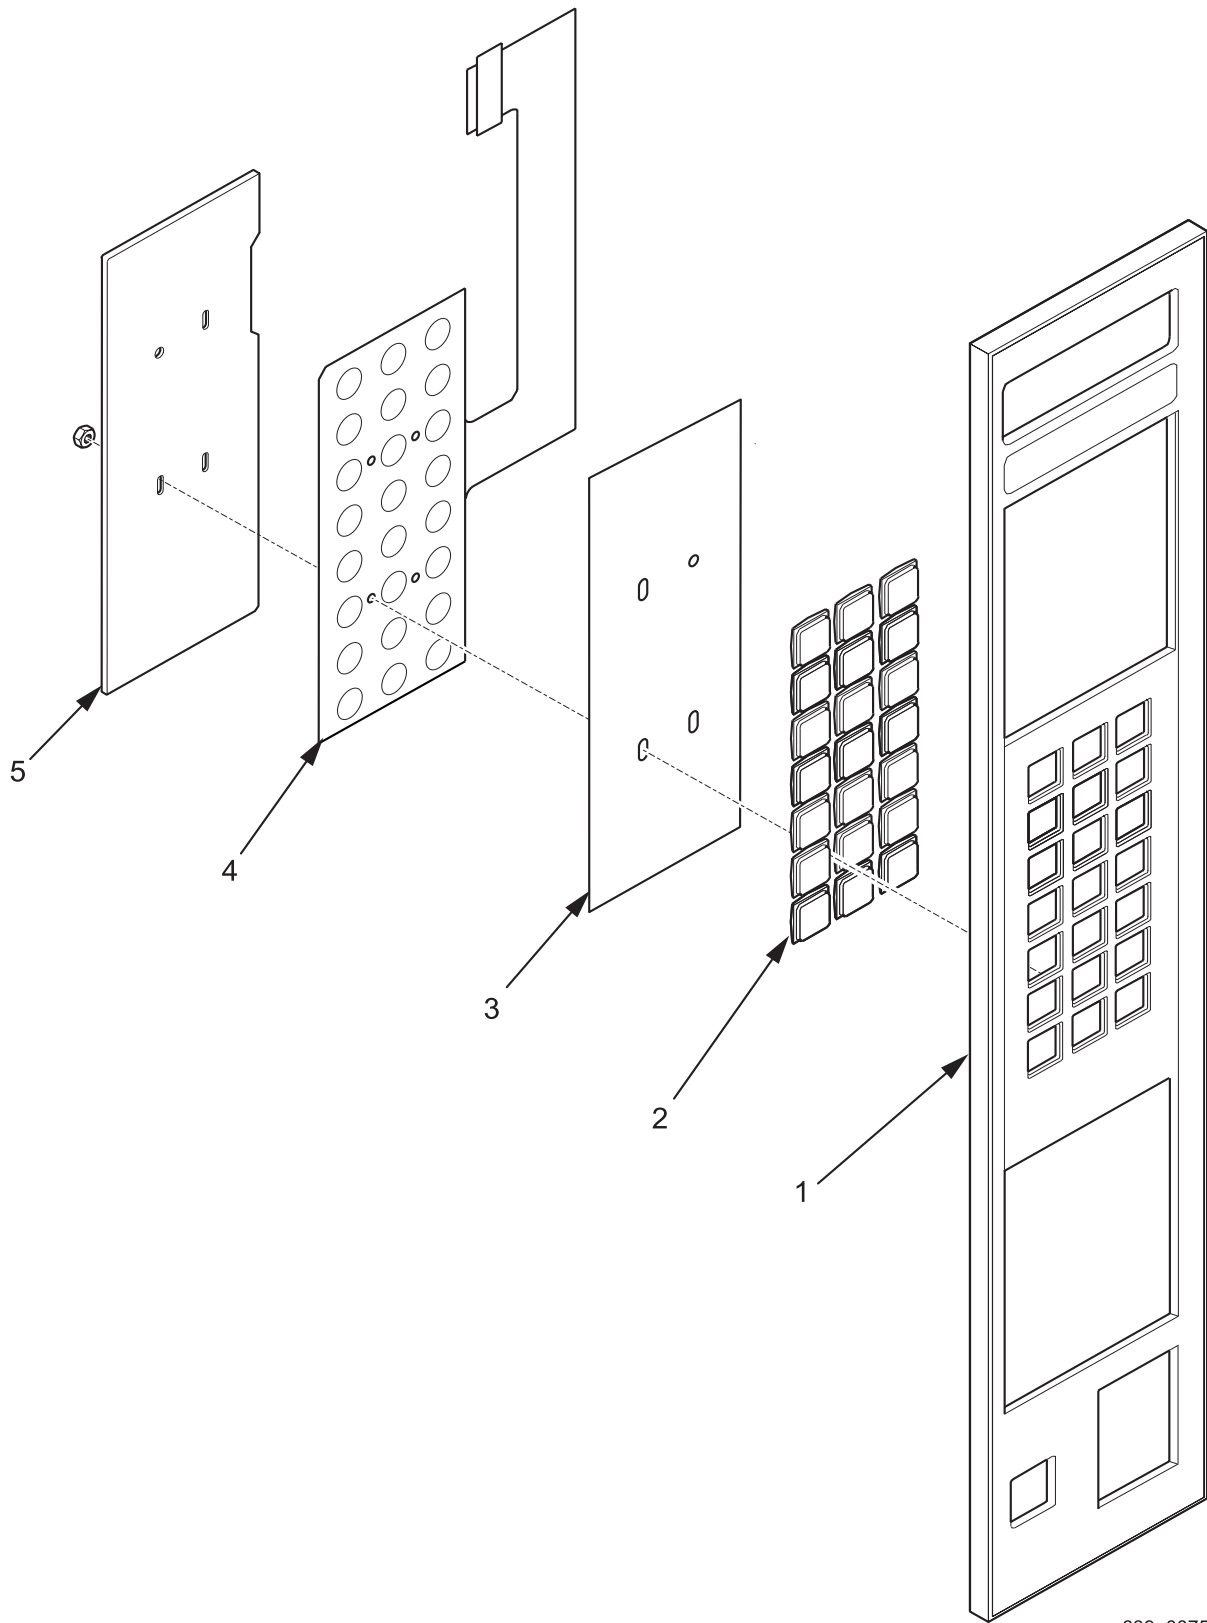

Hot Drink Center Parts Manual

639p0075

Figure 41. Monetary Panel Assembly (Part 3 of 3)

Hot Drink Center Parts Manual

TABLE 41. MONETARY PANEL ASSEMBLY (PART 3 OF 3)

INDEX	PART NUMBER	DESCRIPTION	QTY
-	1575098	FACE PLATE ASSEMBLY - WITH COIN	-
	1575099	FACE PLATE ASSEMBLY - NO COIN	
1	1575001	SELECTION PANEL (WITH COIN OPTION)	1
	1575043	FACE PLATE ASSEMBLY (NO COIN OPTION)	
2	1472251	LENS - PUSHBUTTON	21
3	1575010	LETTER SHEET - SELECTION SWITCH	1
4	9984630	MEMBRANE SWITCH ASSEMBLY - SELECT	1
5	1575091	PLATE - SELECT SWITCH - BACK UP - W/STUD	1
6	1475089	1/8" NUT - SELF-THREADING	4