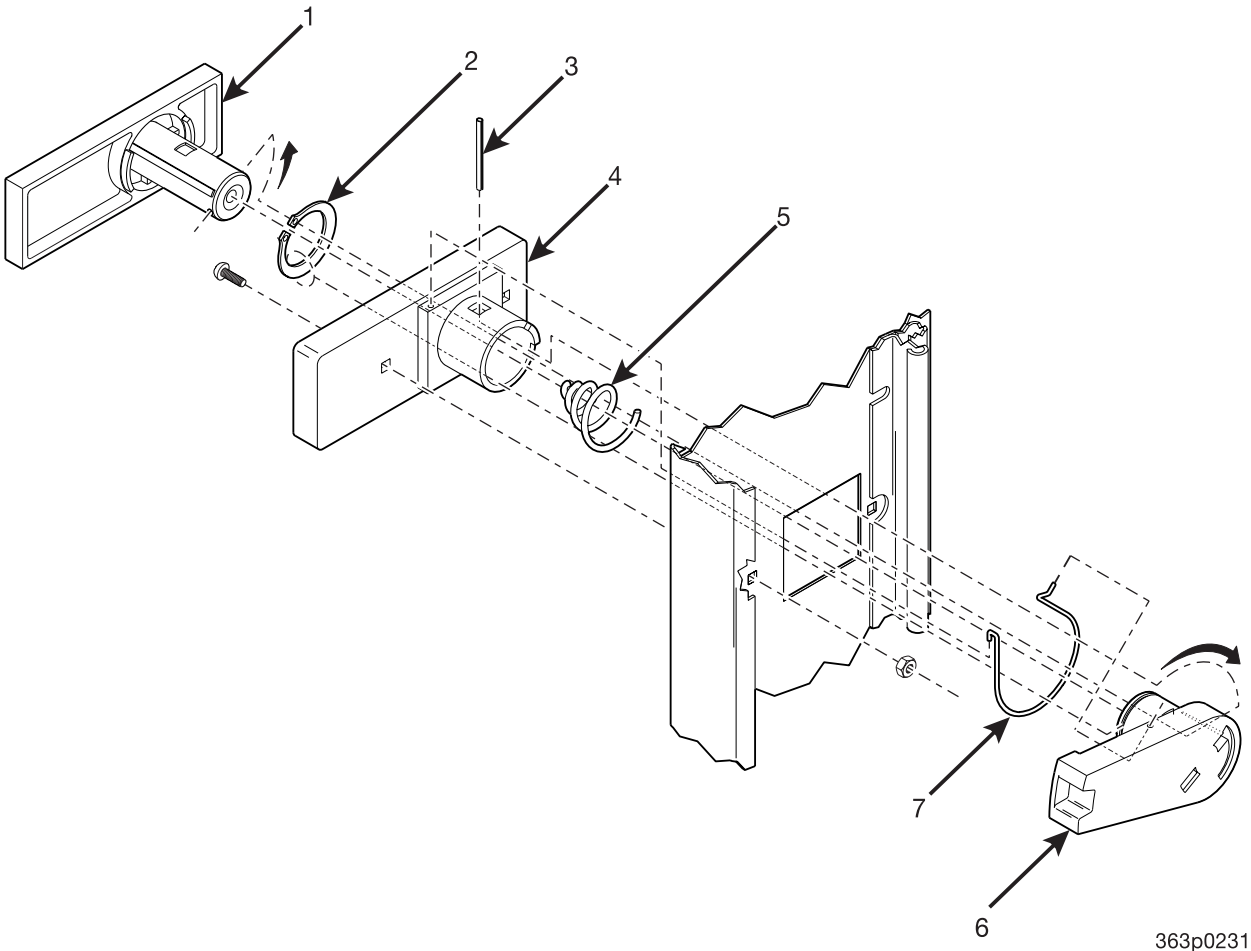

Hot Drink Center Parts Manual

Figure 14. Millennium Door Lock and Handle Assembly

Hot Drink Center Parts Manual

TABLE 14. MILLENNIA DOOR LOCK AND HANDLE ASSEMBLY

INDEX	PART NUMBER	DESCRIPTION	QTY
1	1572397	LEVER - HANDLE	1
2	1572199	RETAINING RING - LOCK ACTUATOR	1
3	6104218	ROLL PIN 1/8 X 1 1/8	1
4	1572396	BASE - LOCK HANDLE	1
5	1572203	SPRING - LOCK	1
6	1572398	ACTUATOR - LOCK BAR	1
7	1572204	SPRING - LIFT - ACTUATOR	1