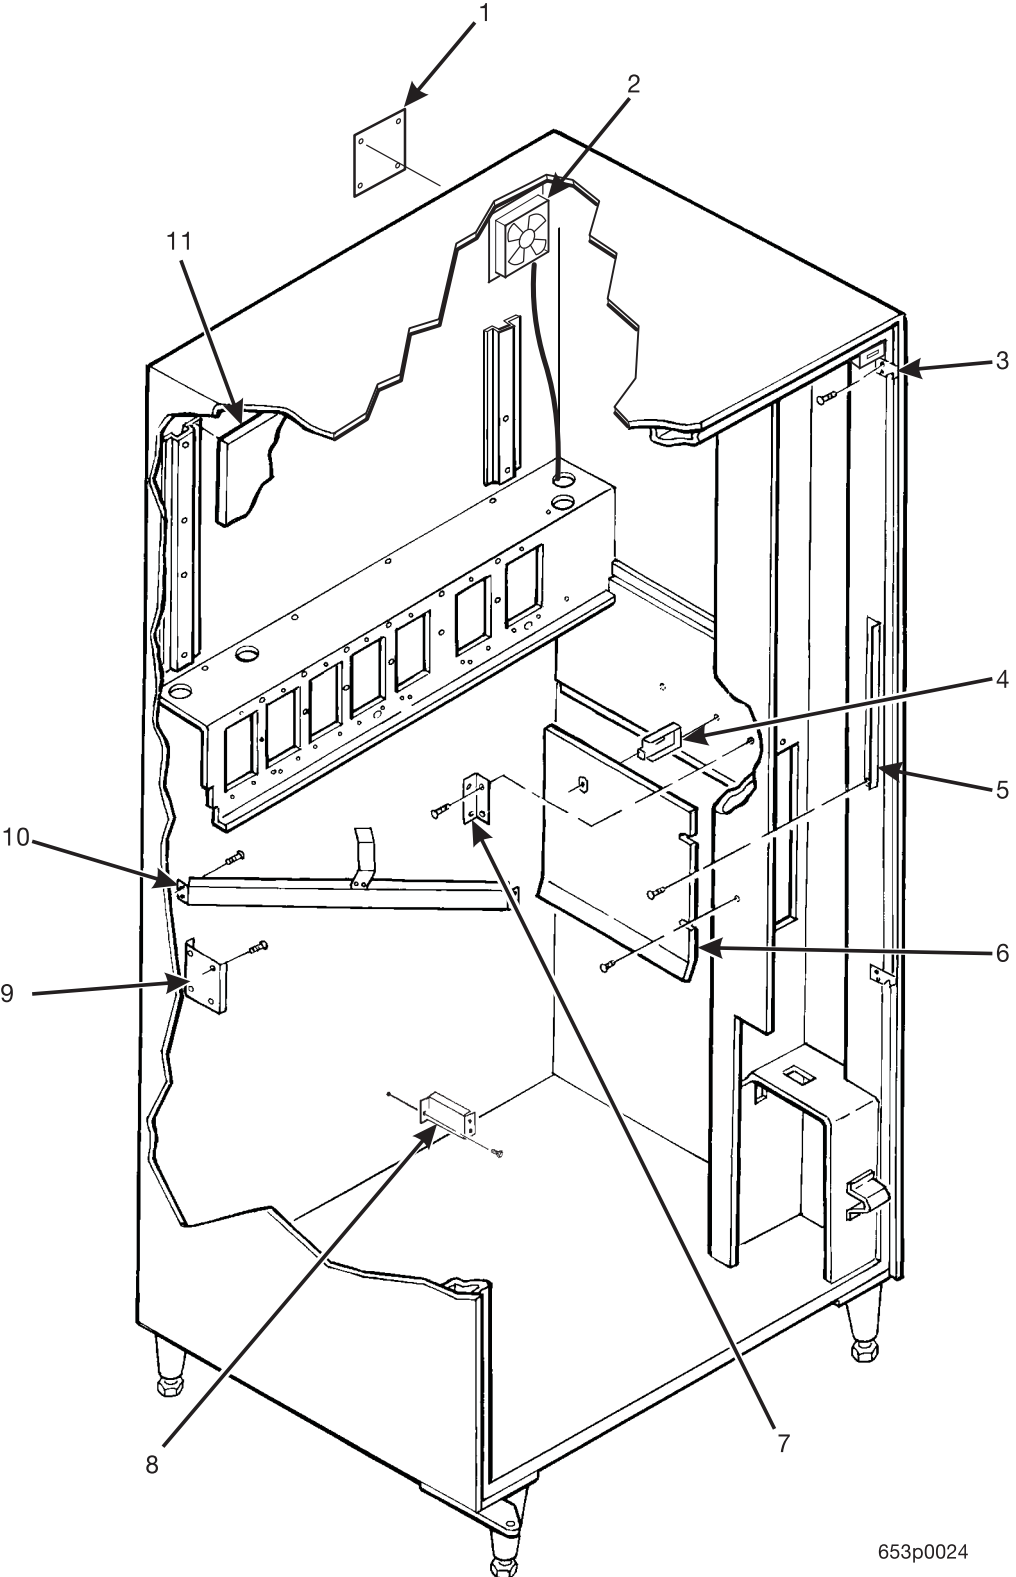

Hot Drink Center Parts Manual

653p0024

Figure 29. Cabinet Assembly - Miscellaneous Mounted Parts

Hot Drink Center Parts Manual

TABLE 29. CABINET ASSEMBLY - MISCELLANEOUS MOUNTED PARTS

INDEX	PART NUMBER	DESCRIPTION	QTY
1	6231529	COVER - EXHAUST FAN (WITHOUT FAN OPTION)	(OPT)
	6231528	SCREEN - EXHAUST FAN (WITH FAN OPTION - NOT SHOWN)	
2	6231526	EXHAUST FAN - 115V (WITH FAN OPTION)	1
	6331025	EXHAUST FAN - 230V	
3	1571074	LOCK ARM - CABINET	2
4	6231143	BRACKET - POWER PANEL RETAINER	1
5	1571022	STOP - MONETARY PANEL	1
6	6231138	WATER SHIELD	1
7	6231033	BRACKET - CANISTER SUPPORT	1
8	6234516	BRACKET - MOUNTING PLATE (WITH BREW MODES ONLY)	2
9	6231142	PLATE - WATER FILTER (WITH WATER FILTER OPTION)	(OPT)
10	6331009	BRACE - CANISTER SUPPORT	1
11	6338022	INSULATION - BACK - HOT WATER TANK	1