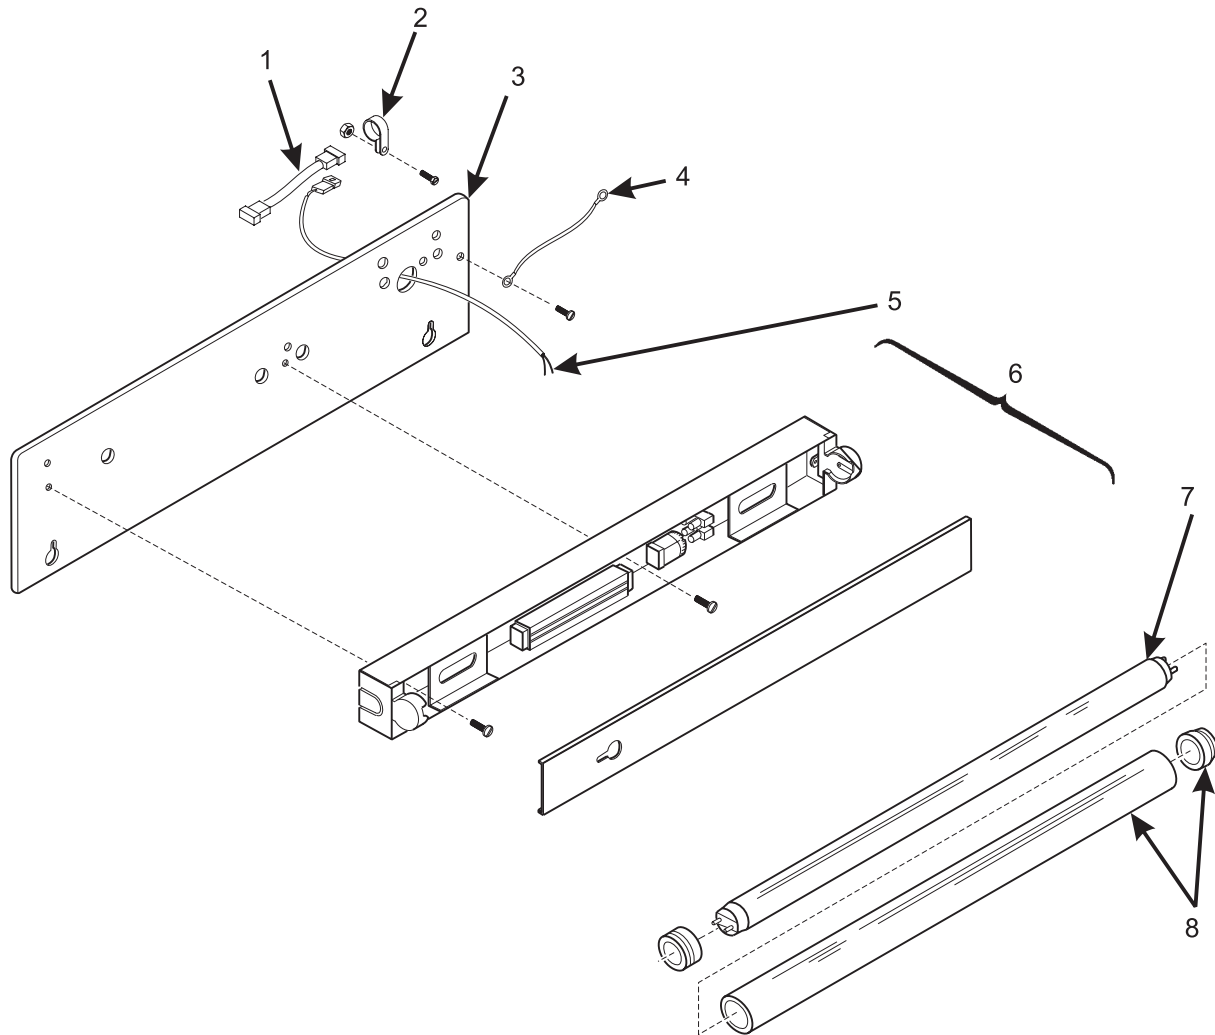

Hot Drink Center Parts Manual

633p0049

Figure 36. Service Light/Bracket Assembly (ARG./AUS./FR./GER./N.Z./SP./U.K.)

Hot Drink Center Parts Manual

TABLE 36. SERVICE LIGHT/BRACKET ASSEMBLY (ARG./AUS./FR./GER./N.Z./SP./U.K.)

INDEX	PART NUMBER	DESCRIPTION	QTY
-	6339012	LIGHT AND BRACKET ASSEMBLY - FLUORESCENT - 230 V	1
1	6332010	SUPPRESSION ASSEMBLY - 230 V	1
2	4305043	CABLE CLAMP - RICHCO #N4	3
3	6231559	BRACKET - SERVICE LIGHT	1
4	9984165	JUMPER - GROUND WIRE	1
5	6339011	JUMPER - SERVICE LIGHT - INTERNATIONAL	1
6	6239053	LIGHT ASEMBLY - FLUORESCENT - 230 V	1
7	2222096	FLUORESCENT LAMP #F15T8CW, 96/CS	1
8	6232305	LAMP SLEEVE AND END CAPS ASSEMBLY - 16.35" LONG	1