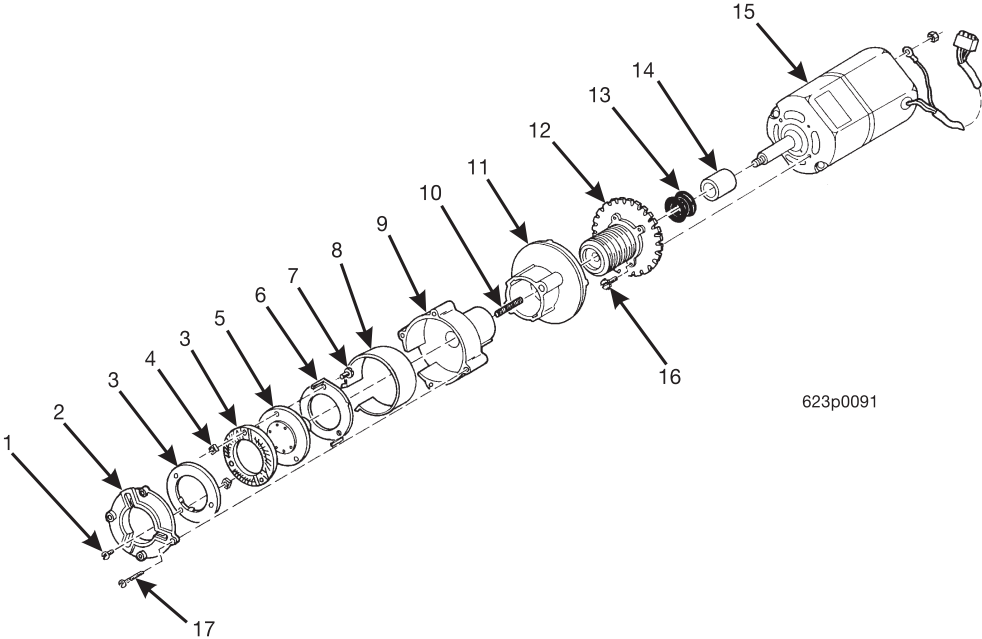

Hot Drink Center Parts Manual

623p0091

Figure 92. Grinder Assembly - Bean

Hot Drink Center Parts Manual

TABLE 92. GRINDER ASSEMBLY - BEAN

INDEX	PART NUMBER	DESCRIPTION	QTY
-	6237202	GRINDER ASSEMBLY - BEAN (MEX./U.S.)	REF
	6337002	GRINDER ASSEMBLY - BEAN (ARG./AUS./FR./GER./N.A./S.A./SP./U.K.)	
1	6207518	SCREW, #4-40 X .312 PHS W/LW	3
2	6237224	COVER - GRINDER HOUSING	1
3	6277202	GRINDING WHEEL - MACHINED	2
4	6207519	NUT - GRINDING WHEEL	6
5	6237223	ROTOR - GRIND WHEEL	1
6	6237271	DISPENSING BLADE - GRIND WHEL	1
7	6237272	SCREW, #4-40 X 5/16 PHS	3
8	6224035	LINER - GRINDER HOUSING	1
9	6237225	GRINDER HOUSING ASSEMBLY	1
10	6207515	SPRING - INDEX	2
11	6237222	COLLAR - LOCKING	1
12	6237227	PLATE - MOTOR MOUNTING	1
13	6227513	RUBBER GROMMET	1
14	6227514	BEARING - GRINDER	1
15	6237201	MOTOR - UNIVERSAL - MEX./U.S.	1
	6337011	MOTOR - UNIVERSAL - (ARG./AUS./FR./GER./N.A./S.A./SP./U.K.)	
16	9900023	SCREW, #8-32 X .38 PHS W/LW	4
17	6207516	SCREW, #4-40 X 1.25 PHS W/LW	2

AVAILABLE KITS

6220002	GRINDER WHEEL REPLACEMENT KIT (INCLUDES ITEM 3)
6237273	DISPENSING BLADE REPLACEMENT KIT (INCLUDES ITEMS 6 AND 7)