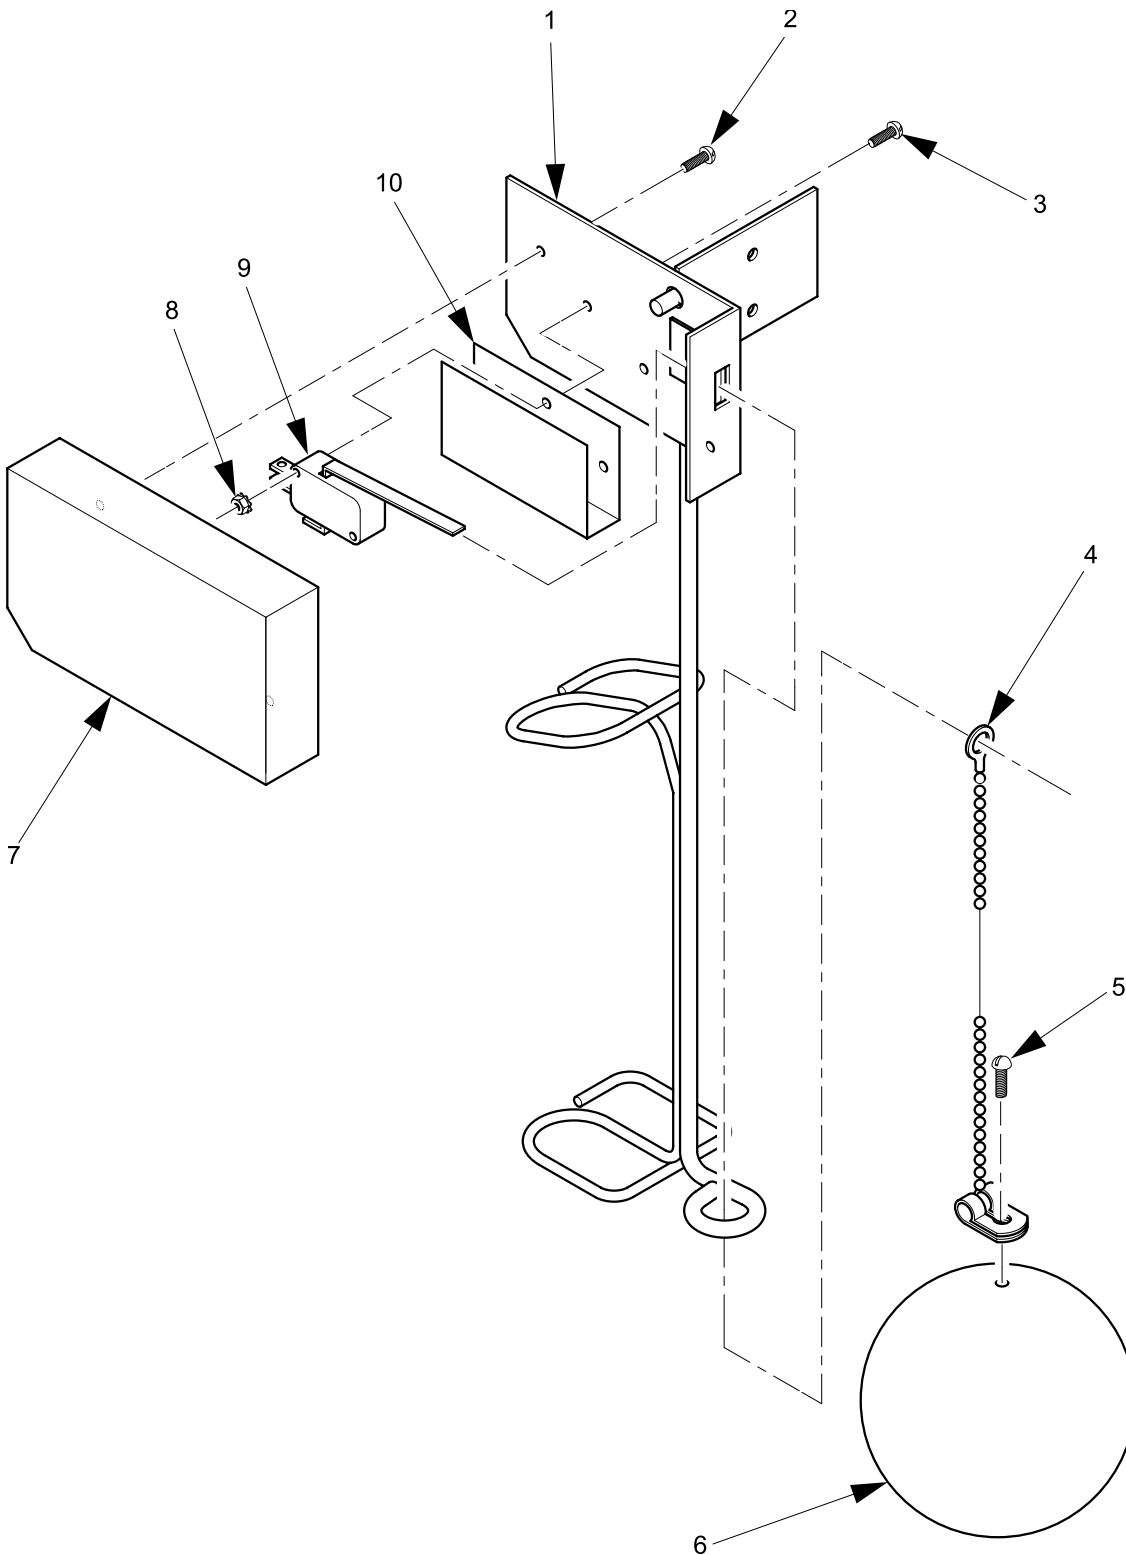

Hot Drink Center Parts Manual

630p004

Figure 33. Overflow Switch Assembly

Hot Drink Center Parts Manual

TABLE 33. OVERFLOW SWITCH ASSEMBLY

INDEX	PART NUMBER	DESCRIPTION	QTY
-	6231223	OVERFLOW SWITCH ASSEMBLY (INDEX NUMBERS 3 AND 7 NOT INCLUDED)	REF
1	6231507	BRACKET ASSEMBLY - OVERFLOW SWITCH	1
2	9900012	SCREW - #6-32 X 1/4 THS S/T	2
3	1217160	SCREW - 4-40 X 5/8 RHS	2
4	6151131	CHAIN - OVERFLOW SWITCH	1
5	4047054	SCREW - #8-18 X 1/2 RHS T/C	2
6	3116127	FLOAT - OVERFLOW SWITCH	1
7	6231135	COVER - OVERFLOW SWITCH	1
8	3116127	NUT - 4-40 KEPS W/EXT L/WASHER	2
9	2304108	SWITCH LEVER V3L -131-D8	1
10	3121150	INSULATION - OVERFLOW SWITCH	1