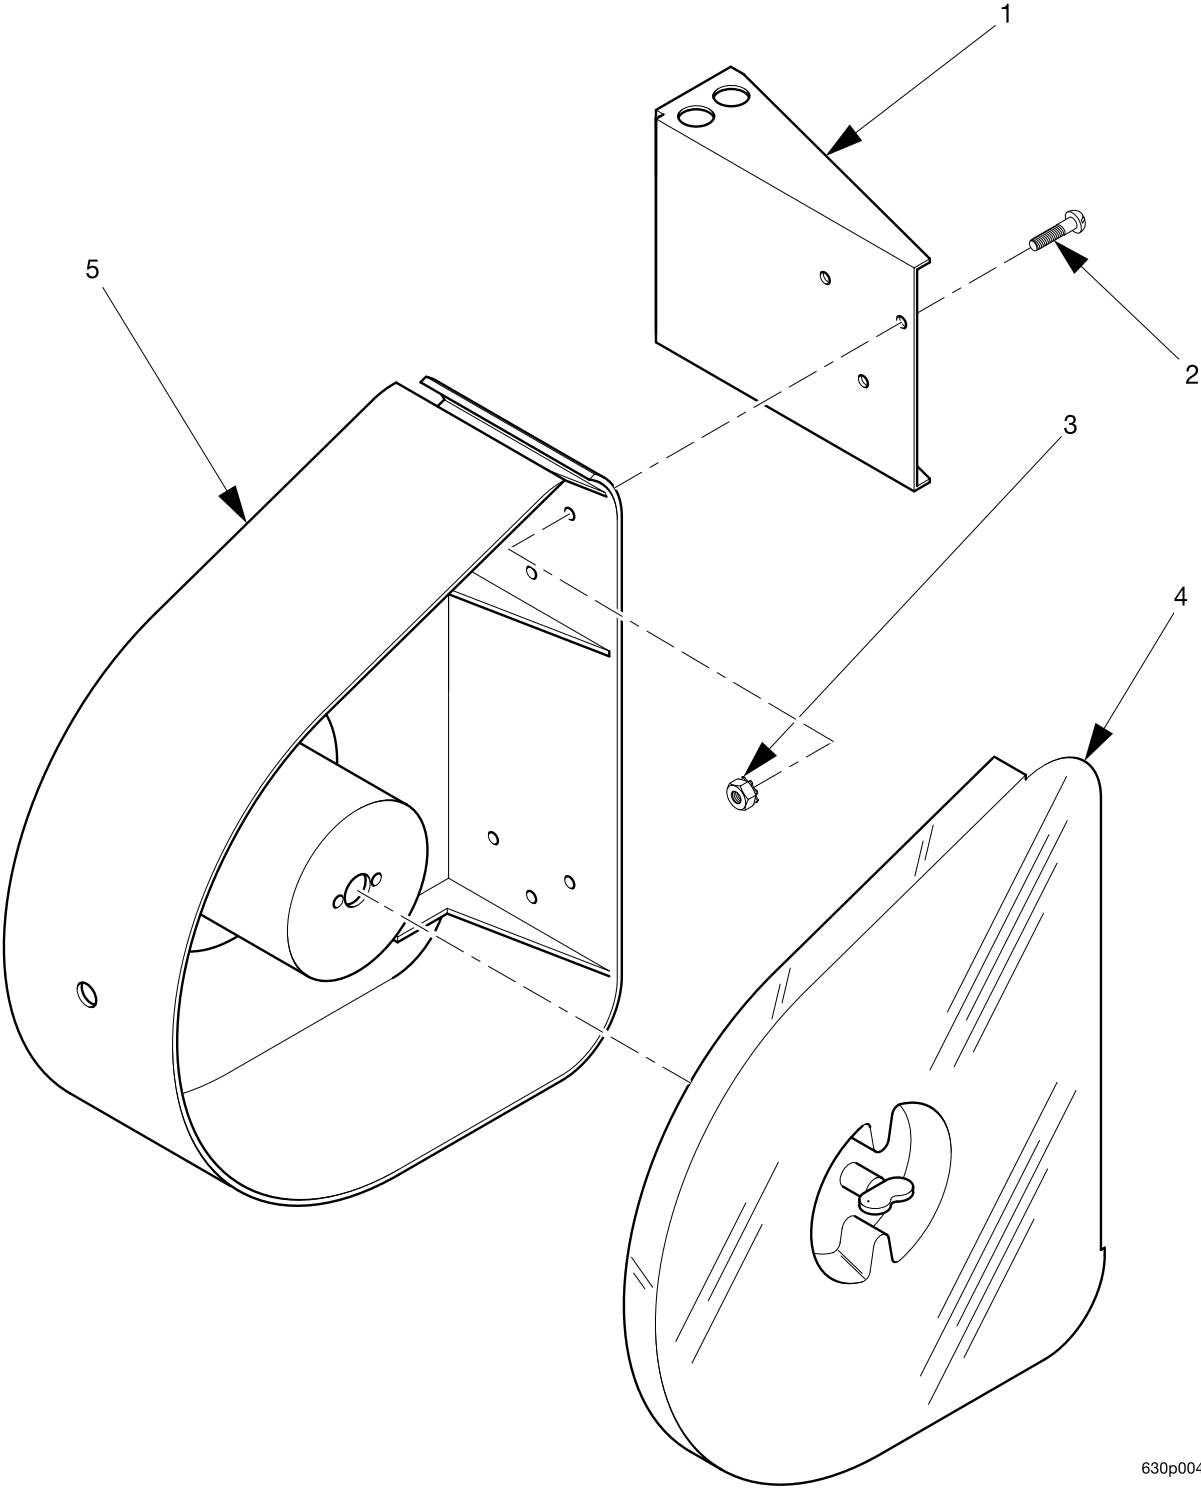

Hot Drink Center Parts Manual

630p0043

Figure 34. Filter Paper Housing and Cover

Hot Drink Center Parts Manual

TABLE 34. FILTER PAPER HOUSING AND COVER

INDEX	PART NUMBER	DESCRIPTION	QTY
-	6234622	PAPER ROLL ASSEMBLY (INCLUDES INDEX NUMBER 1, 2, 3, AND 5)	1
1	6234625	BRACKET - PAPER ROLL	1
2	9900020	SCREW - #8-32 X 1/2 RHS MACH. ZINC	3
3	9900081	NUT - #8-32 KEPS ZINC PLATE	3
4	6154238	COVER ASSEMBLY - FILTER PAPER HOUSING	1
5	6234630	HOUSING ASSEMBLY - FILTER PAPER	1
*	P6104459	FILTER PAPER PACKAGE ASSEMBLY	*