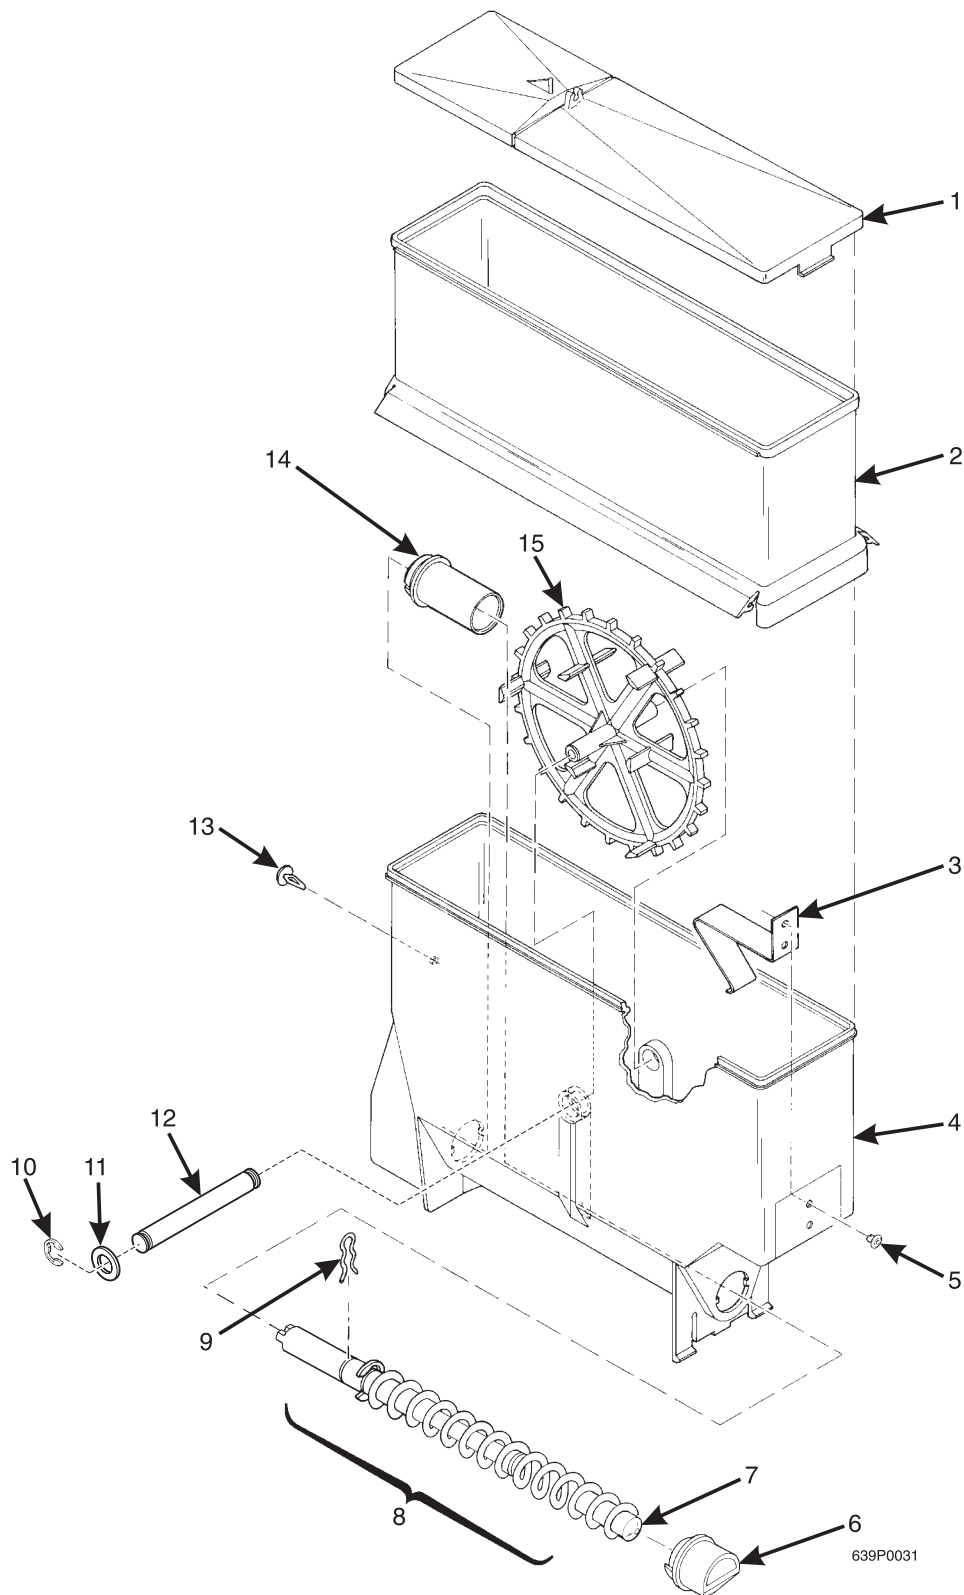

TABLE 78. CANISTER ASSEMBLY 6237447

Hot Drink Center Parts Manual

Figure 78. Canister Assembly 6237447

Hot Drink Center Parts Manual

TABLE 78. CANISTER ASSEMBLY 6237447

INDEX	PART NUMBER	DESCRIPTION	QTY
-	6237447	CANISTER ASSEMBLY - CHOCOLATE	-
1	6237023	LID - CANISTER	1
2	6237439	SLEEVE - CANISTER	1
3	6237108	SPRING - THUMPER	1
4	6237177	BASE - CANISTER - THUMPER	1
5	6237019	ALUMINUM "POP" RIVET - .187 DIA	2
6	6237080	NOZZLE - DISPENSING - F.D. COFFEE	1
7	6237046	PLUG - AUGER	1
8	6237178	AUGER AND SHAFT ASSEMBLY (INCLUDES THE NEXT 3 ITEMS)	1
-	6237015	AUGER-CANISTER	1
-	6237025	RETAINING RING-"E"-.500	1
-	6337016	SHAFT-AUGER-LONG	1
9	6337020	CLIP - SPRING	1
10	9900415	RETAINING RING REINF E TYP.1	2
11	6237116	WAHER - SEAL - WEAR PLATE	2
12	6237167	SHAFT - CANISTER	1
13	6237053	FASTENER - PUSH IN	1
14	6237014	BEARING - CANISTER	1
15	6237181	MIXING WHEEL	1