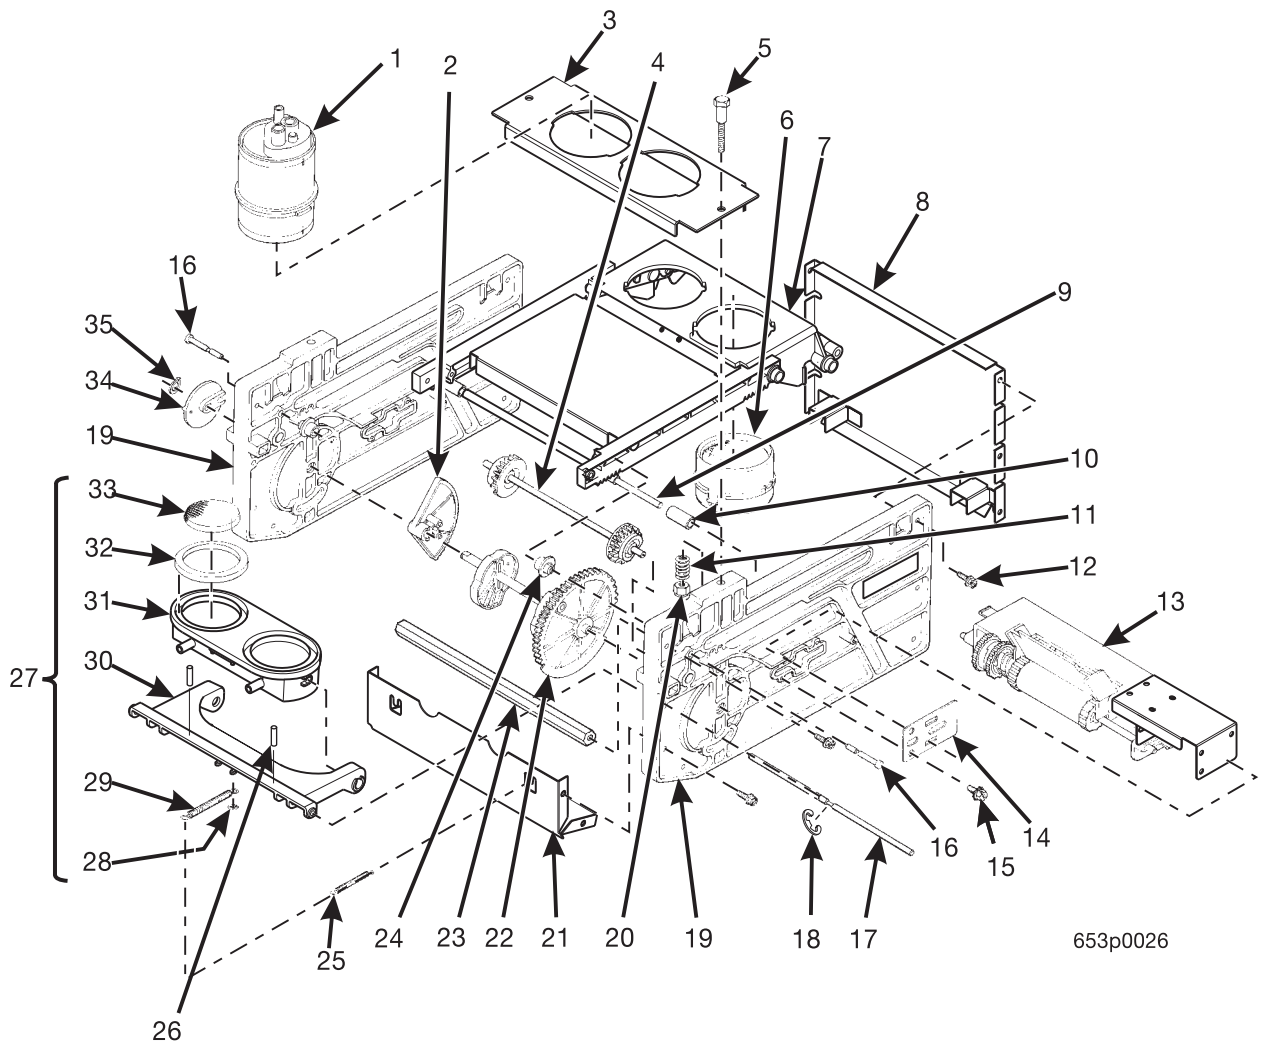

Hot Drink Center Parts Manual

Figure 53. Dual Brewer Assembly (With Filter)

Hot Drink Center Parts Manual

TABLE 53. DUAL BREWER ASSEMBLY (WITH FILTER)

INDEX	PART NUMBER	DESCRIPTION	QTY
-	6234900	DUAL BREWER ASSEMBLY WITH FILTER	REF.
1	6234300	BARREL ASSEMBLY - BREWER (FIGURE 55)	2
2	6234601	RATCHER DRIVE - PAPER MECH.	1
3	6234923	BARREL SUPPORT - DUAL BREWER	1
4	6234009	PINION GEAR ASSEMBLY - DUAL BREWER	1
5	6234288	BOLT - 1/4-20 X 1 1/2	2
6	6234297	BASKET - BREWER PAPER	1
-	6234296	TEA BASKET ASSEMBLY (NOT SHOWN)	1
7	6234901	RACK ASSEMBLY - DUAL BREWER (FIGURE 57)	1
8	6234915	REAR WALL ASSEMBLY - DUAL BREWER	1
9	6234924	SHAFT - FLIP STOP - DUAL BREWER	1
10	6234270	ROLLER - STOP	2
11	6234225	SPRING - BREWER	2
12	6234295	SCREW - #8-32 X .38 HHS W/LW	14
13	6234907	PAPER MECHANISM ASSEMBLY - DUAL BREWER (FIGURE 59)	1
14	6234608	SPRING COVER - PAPER MECH	3
15	9900021	SCREW #8-32 X 5/8 RHS	A/R
16	6234223	PIN - ROLLER - SIDEWALL	2
17	6234914	SHAFT - SWING ARM - DUAL BREWER	2
18	6104220	RETAINING RING	2
19	6234273	SIDEWALL - BREWER	2
20	6234289	LOCKNUT - #1/4-20	2
21	6234919	BOTTOM FRONT WALL ASSEMBLY - DUAL BREWER	1
22	6234966	TIME GEAR/CAM ASSEMBLY - DUAL BREWER	1
23	6234944	SPACER - DUAL BREWER	1
24	6234222	ROLLER - BREWER	2
25	6234205	SPRING	2
26	3127034	ROLL PIN 1/8 X 13/16	2
27	6234905	SWING ARM ASSEMBLY - W/PAPER (INCLUDES INDEX NUMBERS 28 THROUGH 33)	1
28	6234205	EXT. SPRING - SWING ARM	2
29	6234243	SHAFT - RETAINER - .125 DIA	2
30	6234906	SWING ARM ASSEMBLY - DUAL BREWER	1
31	6234913	FUNNEL - DUAL BREWER	2
32	6234375	SEAL - BREWER	2
33	6334019	FILTER SUPPORT - 30 MESH	2
34	6234310	DRIVE CONNECTION - BREWER	1
35	6234303	RETAINING RING - .375 DIA.	1