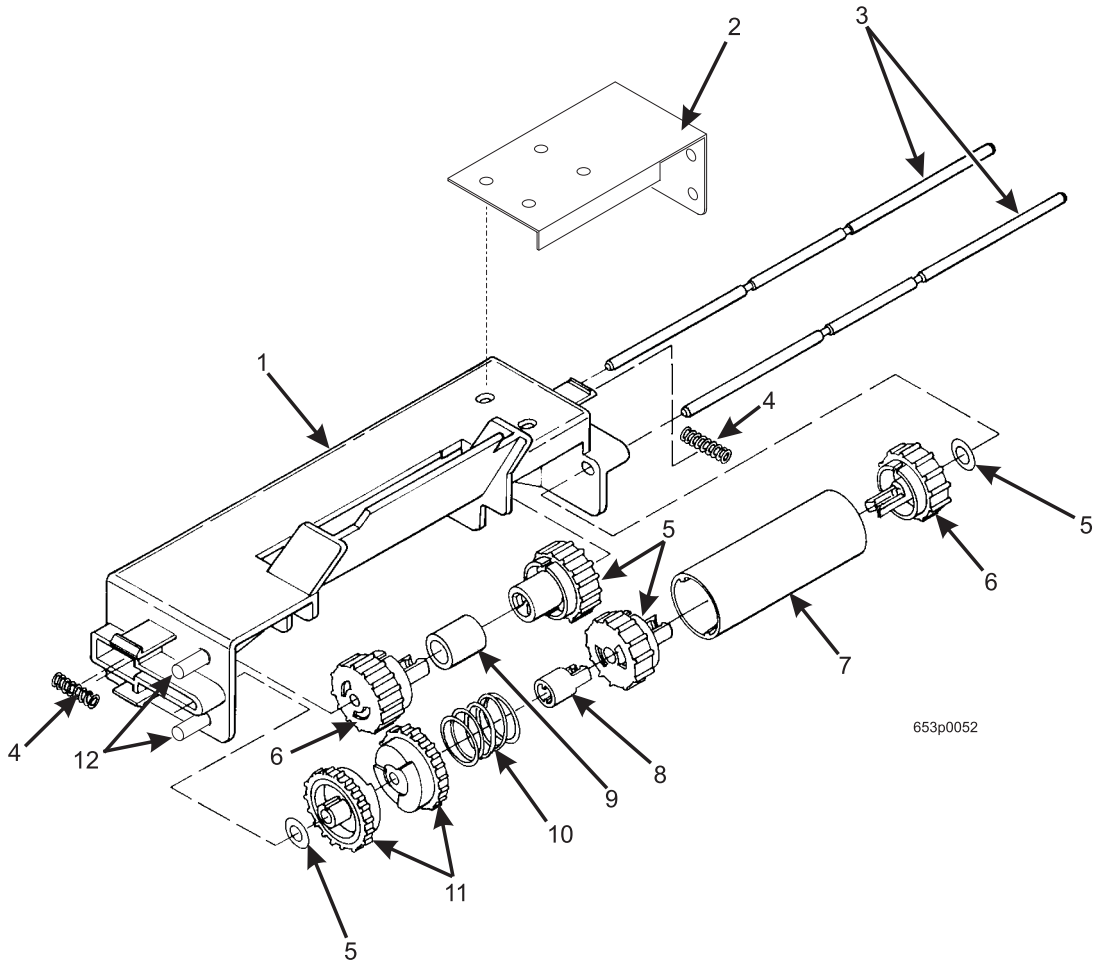

Hot Drink Center Parts Manual

Figure 59. Paper Mechanism Assembly - Dual Brewer

Hot Drink Center Parts Manual

TABLE 59. PAPER MECHANISM ASSEMBLY - DUAL BREWER

INDEX	PART NUMBER	DESCRIPTION	QTY
-	6234907	PAPER MECHANISM ASSEMBLY - DUAL BREWER	REF
1	6234626	PAPER MECH. HOUSING	1
2	6234948	BRACKER ASSEMBLY - PAPER MECH (NOT PART OF ASSEMBLY)	1
3	6234612	SHAFT - PAPER MECH.	2
4	6234614	COMPRESSION SPRING - PAPER MECH SHAFT (NOT PART OF ASSEMBLY)	2
5	6234628	WASHER - PAPER MECH.	2
6	6234620	ROLLER END CAP - PAPER MECH	4
7	6234619	PAPER ROLLER EXTRUSION	1
8	6234603	ROLLER DRIVE - PAPER MECH	1
9	6234634	TUBE-6108090 - .50 LG	2
10	6234615	SPRING - PAPER MECH RATCHET	1
11	6234607	RATCHER - PAPER MECH	2
12	6234942	PIN - PAPER MECH - DUAL BREW	2