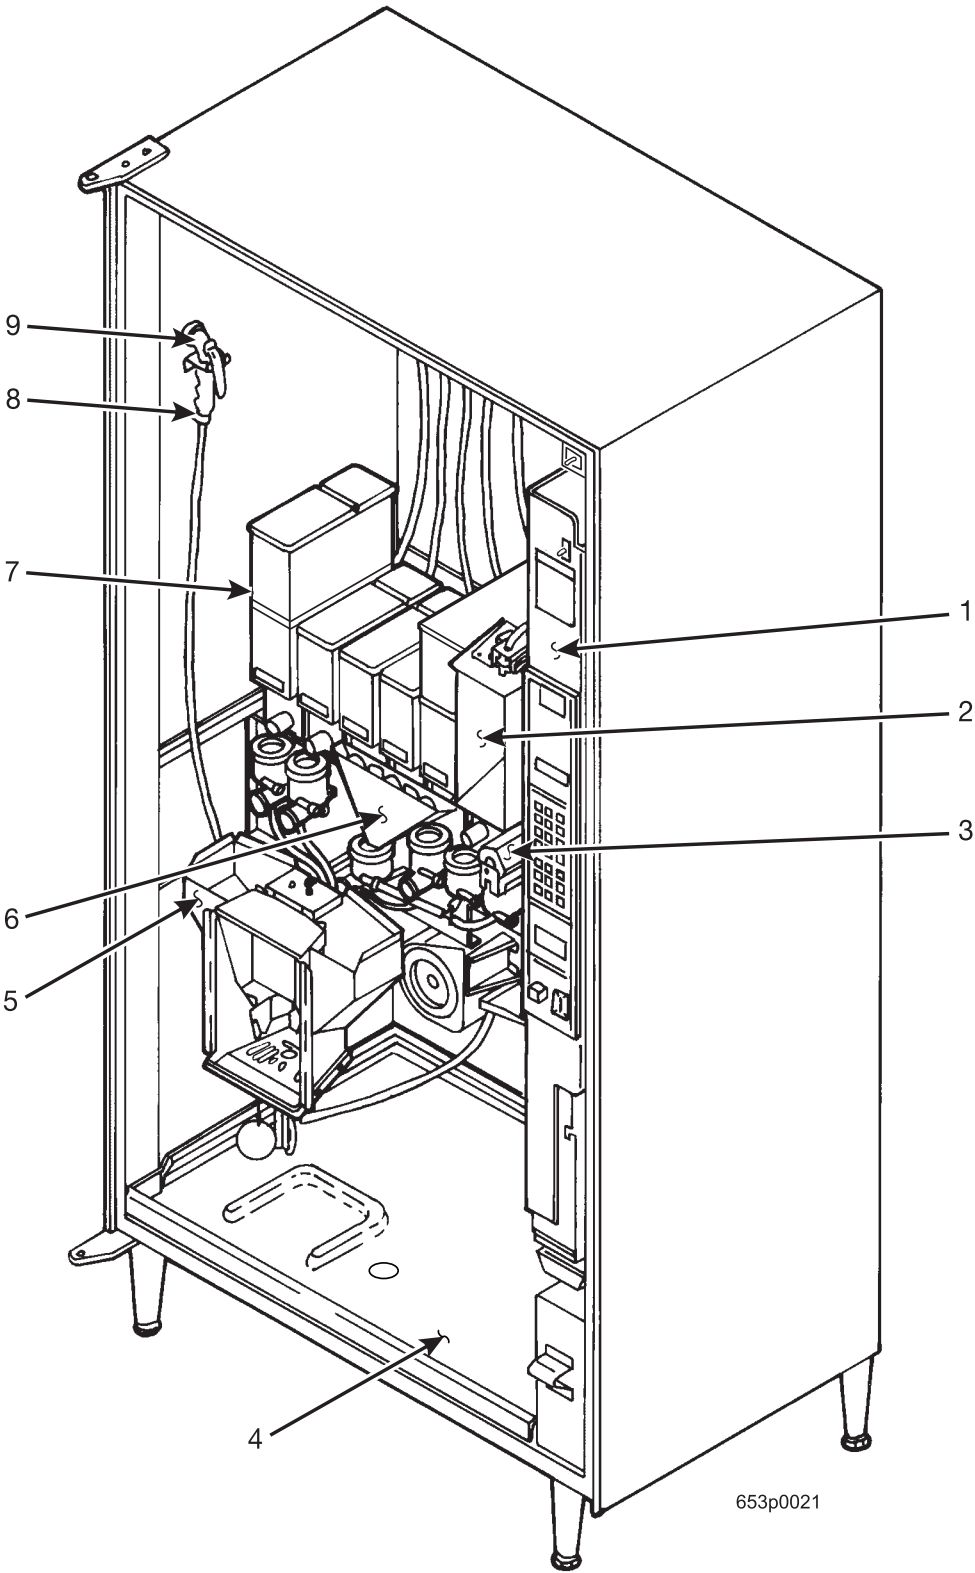

TABLE 27. CABINET ASSEMBLY - OUTER LAYER

Hot Drink Center Parts Manual

Figure 27. Cabinet Assembly - Outer Layer

Hot Drink Center Parts Manual

TABLE 27. CABINET ASSEMBLY - OUTER LAYER

INDEX	PART NUMBER	DESCRIPTION	QTY
1	-	MONETARY PANEL ASSEMBLY (FIGURE 39)	-
2	-	BEAN WINDOW ASSEMBLIES (MODEL 657 ONLY) (FIGURE 73)	OPT
3		BEAN GRINDER ASSEMBLY (MODEL 657 ONLY) (FIGURE 92)	OPT
4	6231476	LINER - FLOOR	1
5		CUP DELIVERY ASSEMBLY (FIGURE 31)	1
6	-	PRODUCT AND CONDIMENT CHUTES (FIGURE 98)	-
7	-	INGREDIENT CANISTER ASSEMBLIES (FIGURE 77)	-
8	6238051	FITTING - SPRAY HOSE	1
9	6238050	SPRAY HEAD	1
-	6201025	WASTE BUCKET (NOT SHOWN)	1
-	6231475	GROUNDS BUCKET (NOT SHOWN)	1
-	6231230	BRUSH - 1/2" DIAMETER (NOT SHOWN)	1
-	6231231	BRUSH - 1 1/4" DIAMETER (NOT SHOWN)	1
-	1571029	MONEY BOX ASSEMBLY (NOT SHOWN)	1