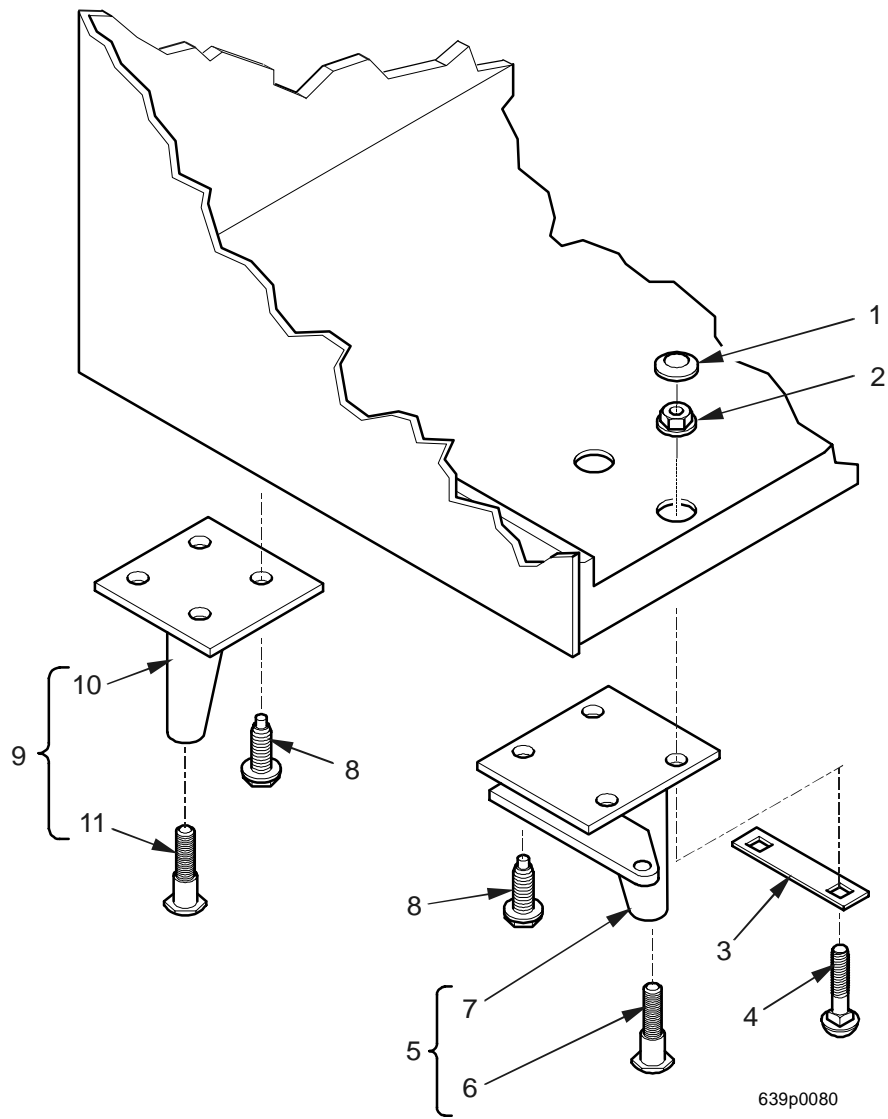

Hot Drink Center Parts Manual

Figure 30. Leg, Leveler, and Leg and Hinge Assemblies

Hot Drink Center Parts Manual

TABLE 30. LEG, LEVELER, AND LEG AND HINGE ASSEMBLIES

INDEX	PART NUMBER	DESCRIPTION	QTY
1	6231034	PLUG - HOLE (NOT USED IN ALL APPLICATIONS)	2
2	1172021	NUT - 1/4-20 WHIZ-LOCK	2
3	6231203	PLATE - HINGE LEG BOLT	1
4	1211112	TRAY BOLT	2
5	6231163	LEG, HINGE, AND LEVELER ASSEMBLY	1
6	1471098	LEVELER - CABINET	1
7	1571115	LEG AND HINGE ASSEMBLY	1
8	9900218	SCREW - # 5/16 X 1 W/LOCKING RING	14
9	1471237	LEG AND LEVELER ASSEMBLY - CABINET	3
10	1571127	LEG ASSEMBLY - CABINET	1
11	1471098	LEVELER - CABINET	1