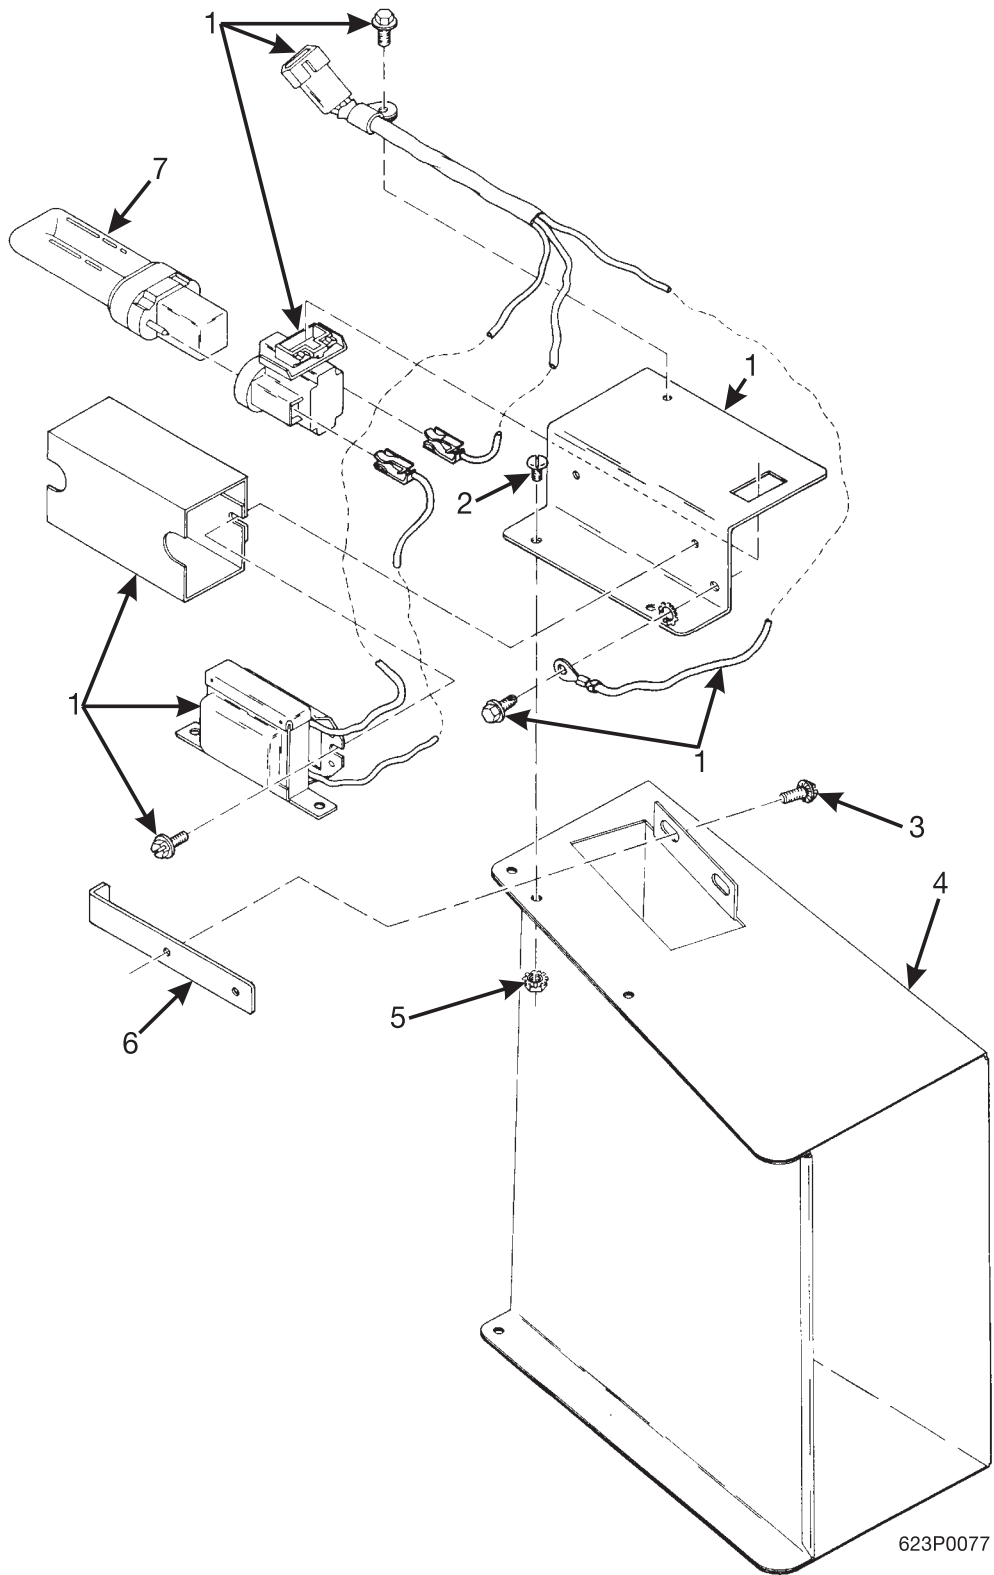

Hot Drink Center Parts Manual

623P0077

Figure 75. Single Bean Window Assembly - U.S.

Hot Drink Center Parts Manual

TABLE 75. SINGLE BEAN WINDOW ASSEMBLY - U.S.

INDEX	PART NUMBER	DESCRIPTION	QTY
-	6237520	SINGLE BEAN WINDOW ASSEMBLY - FINAL (U.S.)	REF
1	6237513	BRACKET AND BALLAST ASSEMBLY (SHOWN EXPLODED FOR CLARITY) (U.S.)	1
2	9900118	SCREW, #8-32 X 3/8 PHS	2
3	3157060	SCREW, #8-32 X .31 HEX W/HD SLOTTED	2
4	6237528	BEAN WINDOW ASSEMBLY - SINGLE	1
5	9900081	NUT, #8-32 KEPS ZINC PLATE	2
6	6237512	STOP - BEAN WINDOW	1
7	6222011	TWIN TUDE - FLUORESCENT LAMP	1