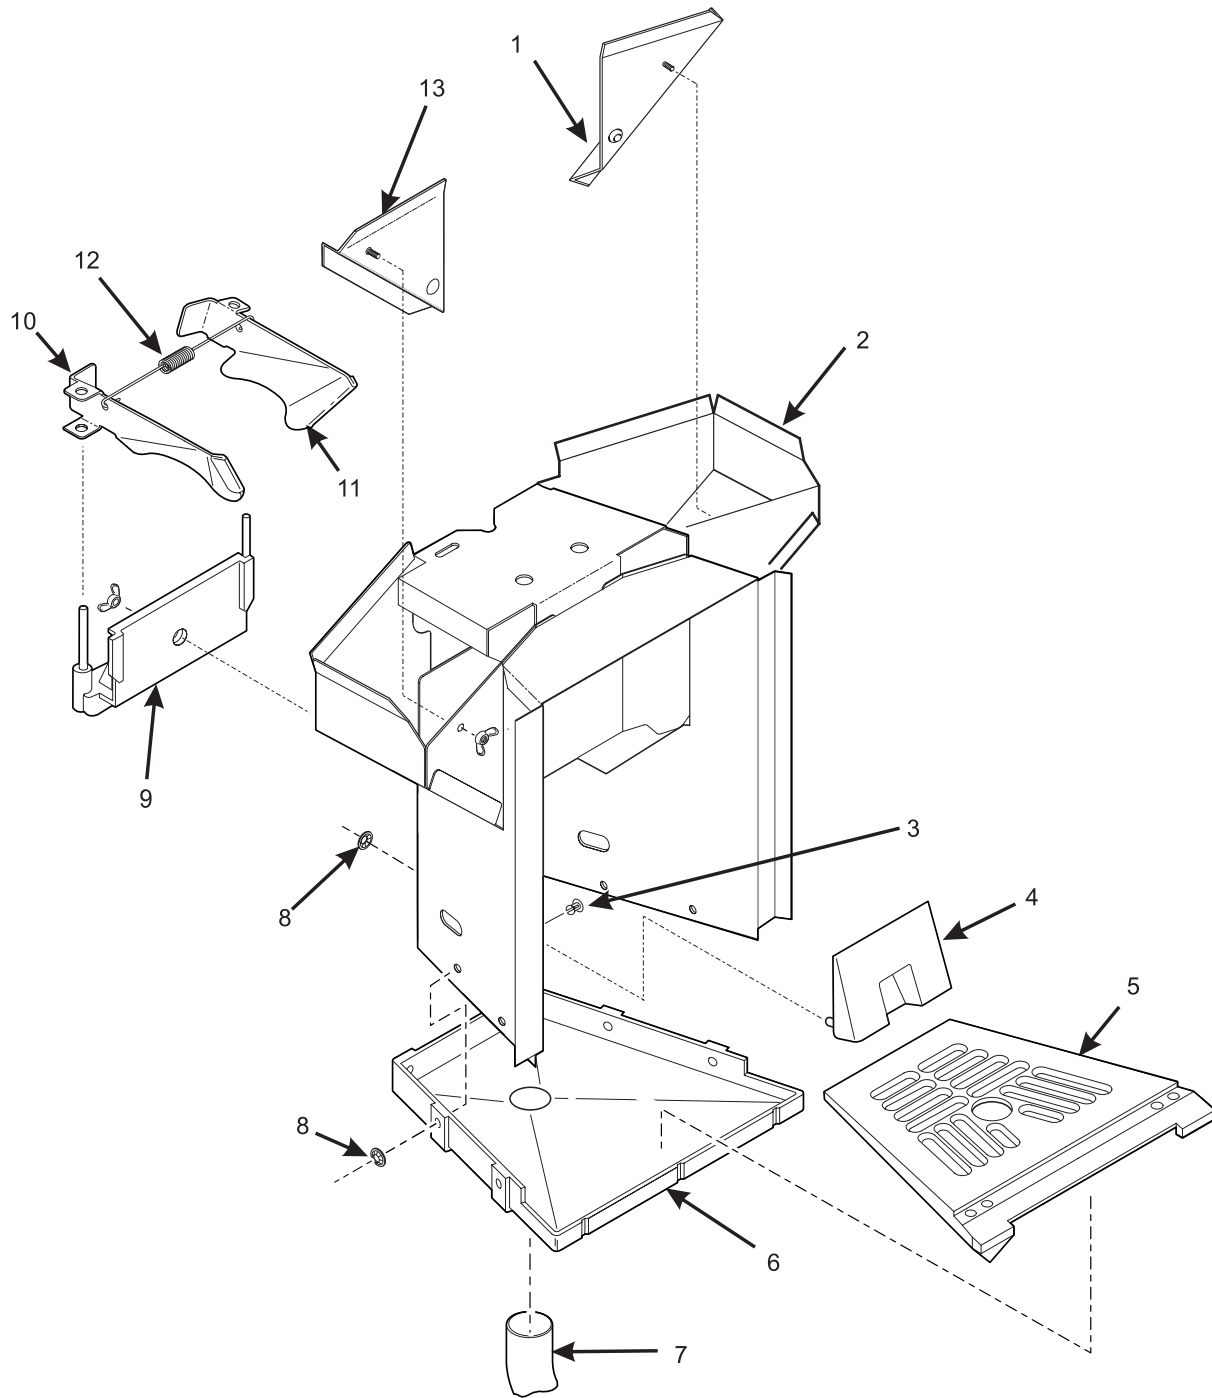

Hot Drink Center Parts Manual

633p0053

Figure 31. Cup Delivery Assembly

Hot Drink Center Parts Manual

TABLE 31. CUP DELIVERY ASSEMBLY

INDEX	PART NUMBER	DESCRIPTION	QTY
-	6231460	CUP DELIVERY ASSEMBLY - FINAL (U.K., FRANCE, SPANISH, NEW ZEALAND, AUSTRALIA, BRAZIL 230 V, SWEDEN, SINGAPORE, SAUDI ARABIA) (INCLUDES PART NUMBER 6231447 PLUS INDEX NUMBERS 1 AND 13)	-
	6231543	CUP DELIVERY ASSEMBLY - FINAL (GERMANY) (INCLUDES PART NUMBER 6231544 PLUS INDEX NUMBERS 1 AND 13)	
-	6231447	CUP DELIVERY ASSEMBLY - STANDARD (USA, BRAZIL 120V, MEXICO, CANADA, EL SALVADOR, ARGENTINA)(INCLUDES INDEX NUMBERS 2A, 3 - 12)	1
	6231544	CUP DELIVERY ASSEMBLY - GERMANY (INCLUDES INDEX NUMBERS 2B, 3 - 12)	
1	6231413	CHUTE ADAPTER ASSEMBLY - RIGHT (ARG./AUS./BRZ./FR./MEX./N.Z./S.A./SP./U.K./U.S.)	1
2A	6231448	WELD ASSEMBLY - CUP DELIVERY (ARG./AUS./BRZ./FR./MEX./N.Z./S.A./SP./U.K./U.S.)	1
2B	6231545	WELD ASSEMBLY - CUP DELIVERY (GER.)	
3	6231492	PUSH-IN FASTENER	6
4	6231443	CUP SPACER/SENSOR LENS	1
5	6231432	DRAIN TRAY	1
6	6231489	BASE - CUP DELIVERY STATION	1
7	6231430	TUBE - DRAIN	1
8	6231431	RETAINER - .188	10
9	6231488	MOUNTING ASSEMBLY - CUP DEFLECTOR	1
10	6231438	CUP DEFLECTOR - R.H.	1
11	6231439	CUP DEFLECTOR - L.H.	1
12	6231495	SPRING - CUP DEFLECTOR	1
13	6231411	CHUTE ADAPTER ASSEMBLY - LEFT (ARG./AUS./BRZ./FR./MEX./N.Z./S.A./SP./U.K./U.S.)	1