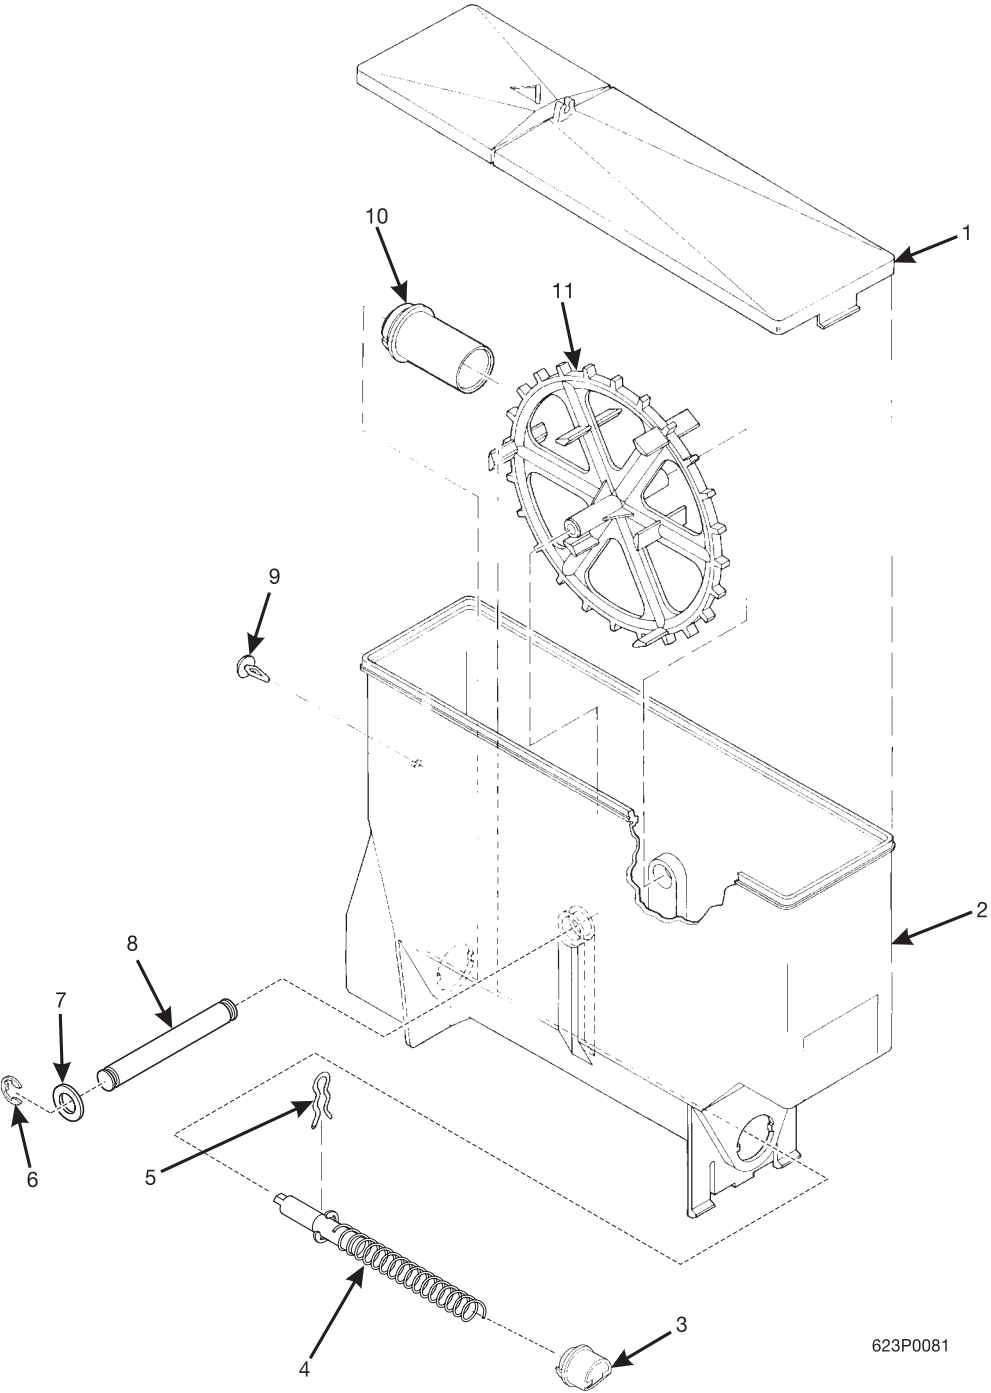

Hot Drink Center Parts Manual

Figure 89. Canister Assembly 6237450

Hot Drink Center Parts Manual

TABLE 89. CANISTER ASSEMBLY 6237450

INDEX	PART NUMBER	DESCRIPTION	QTY
-	6237450	CANISTER ASSEMBLY - NO SLV - W/WHEEL	-
1	6237023	LID - CANISTER	1
2	6237176	BASE - CANISTER	1
3	6237063	NOZZLE - DISPENSING - CANISTER	1
4	6237178	AUGER & SHAFT ASSEMBLY (INCLUDES THE NEXT 3 ITEMS)	1
-	6237015	AUGER-CANISTER	1
-	6237025	RETAINING RING-"E"-.500	1
-	6337016	SHAFT-AUGER-LONG	1
5	6337020	CLIP - SPRING	1
6	9900415	RETAINING RING REINF E TYP.1	2
7	6237116	WASHER - SEAL - WEAR PLATE	2
8	6237167	SHAFT - CANISTER	1
9	6237053	FASTENER - PUSH IN	1
10	6237014	BEARING - CANISTER	1
11	6237181	MIXING WHEEL	1