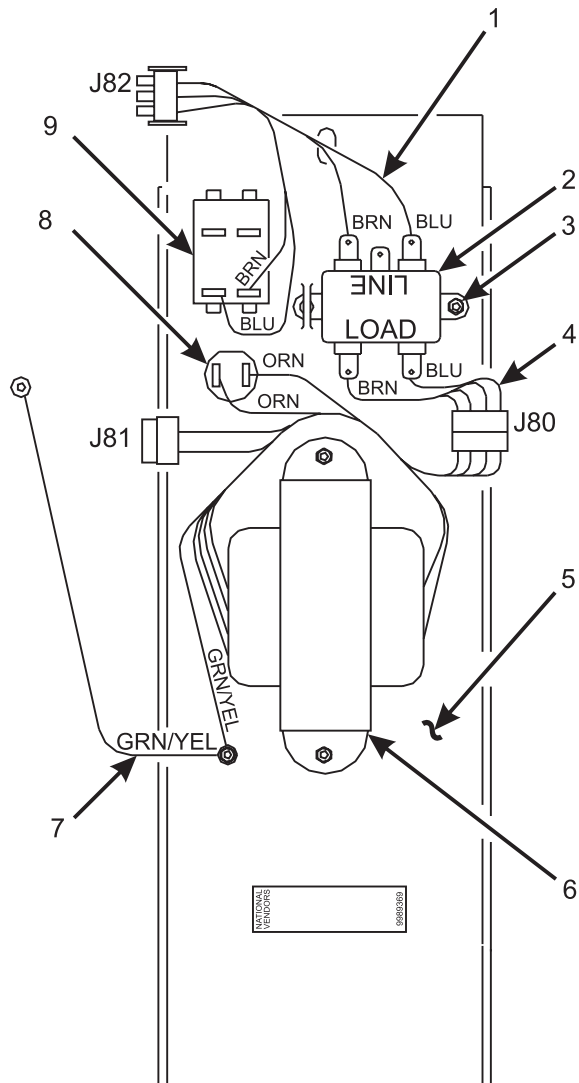

Hot Drink Center Parts Manual

633P0004

Figure 48. Power Panel Assembly (FR./GER./S.A./SP.)

Hot Drink Center Parts Manual

TABLE 48. POWER PANEL ASSEMBLY (FR./GER./S.A./SP.)

INDEX	PART NUMBER	DESCRIPTION	QTY
-	4521041	POWER PANEL ASSEMBLY FR./GER.	REF
1	1579014	HARNESS - POWER PANEL - FOREIGN	1
2	9989100	INTERFERENCE FILTER	1
3	9900081	NUT #8-32 KEPS ZINC PLATE	-
4	1579016	JUMPER - TRANSFORMER - FOREIGN	1
5	1571038	PLATE & STUD ASSEMBLY - POWER	1
6	9989042	TRANSFORMER - 115V/230V PRIMARY, 24V SECONDARY	1
7	9984165	JUMPER - GROUND WIRE	1
8	9989674	CIRCUIT BREAKER - 4 AMP	1
9	9984627	CIRCUIT BREAKER/SWITCH - 16 AMP	1