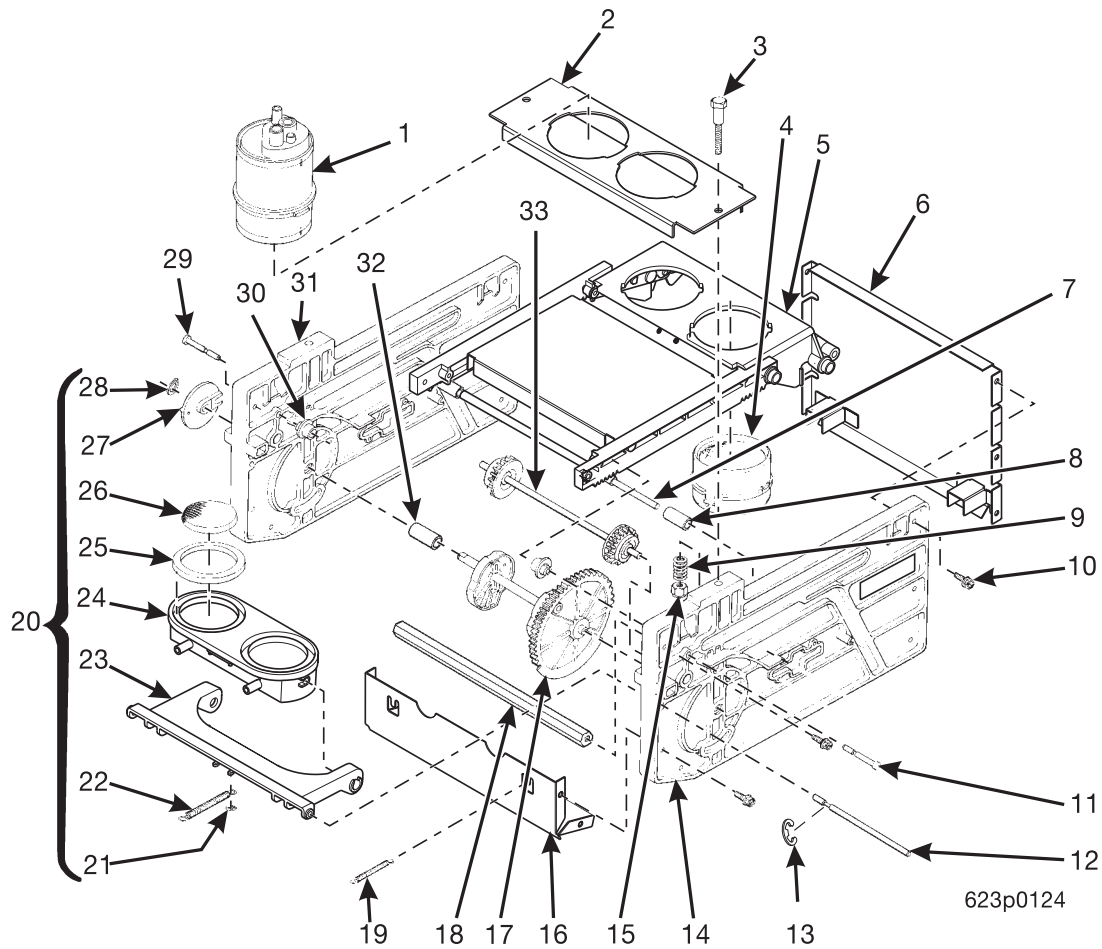

Hot Drink Center Parts Manual

Figure 52. Dual Brewer Assembly (No Filter)

Hot Drink Center Parts Manual

TABLE 52. DUAL BREWER ASSEMBLY (NO FILTER)

INDEX	PART NUMBER	DESCRIPTION	QTY
-	6234917	DUAL BREWER ASSEMBLY - NO FILTER - TEA	REF
1	6234300	BARREL ASSEMBLY - BREWER (FIGURE 52)	2
2	6234923	BARREL SUPPORT - DUAL BREWER	1
3	6234288	BOLT 1/4-20 X 1 1/2	2
4	6234104	BASKET - BREWER	1
5	6234296	TEA BASKET ASSEMBLY (NOT SHOWN)	1
-	6234901	RACK ASSEMBLY - DUAL BREWER (FIGURE 57)	1
6	6234915	REAR WALL ASSEMBLY - DUAL BREWER	1
7	6234924	SHAFT - FLIP STOP - DUAL BREWER	1
8	6234270	ROLLER - STOP	2
9	6234225	SPRING - BREWER	2
10	6234295	SCREW - #8-32 X .38 HHS W/LW	12
11	6234223	PIN - ROLLER - SIDEWALL	1
12	6234914	SHAFT - SWING ARM - DUAL BREWER	2
13	6104220	RETAINING RING	1
14	6234273	SIDEWALL - BREWER	1
15	6234289	LOCKNUT - #1/4-20	2
16	6234919	BOT FRT WALL ASSEMBLY - DUAL BREWER	1
17	6234966	TIME GEAR/CAM ASSEMBLY - DUAL BREWER	1
18	6234944	SPACER - DUAL BREWER	1
19	6234205	EXTERNAL SPRING	2
20	6234905	SWING ARM ASSEMBLY - DUAL BREWER - NO FILTER	1
21	6234243	SHAFT-RETAINER - .125 DIA	2
22	6234205	EXT. SPRING - SWING ARM	2
23	6234906	SWING ARM ASSEMBLY - DUAL BREWER	1
24	6234913	FUNNEL - DUAL BREWER	2
25	6234375	SEAL - BREWER	2
26	6334019	FILTER SUPPORT - 30 MESH	2
27	6234310	DRIVE CONNECTION - BREWER	1
28	6234303	RETAINING RING - .375 DIA	1
29	6234223	PIN-ROLLER - SIDEWALL	1
30	6234222	ROLLER - BREWER	2
31	6234273	SIDEWALL - BREWER	1
32	6234803	SPACER - CAM	1
33	6234009	PINION GEAR ASSEMBLY - DUAL BREWER	1