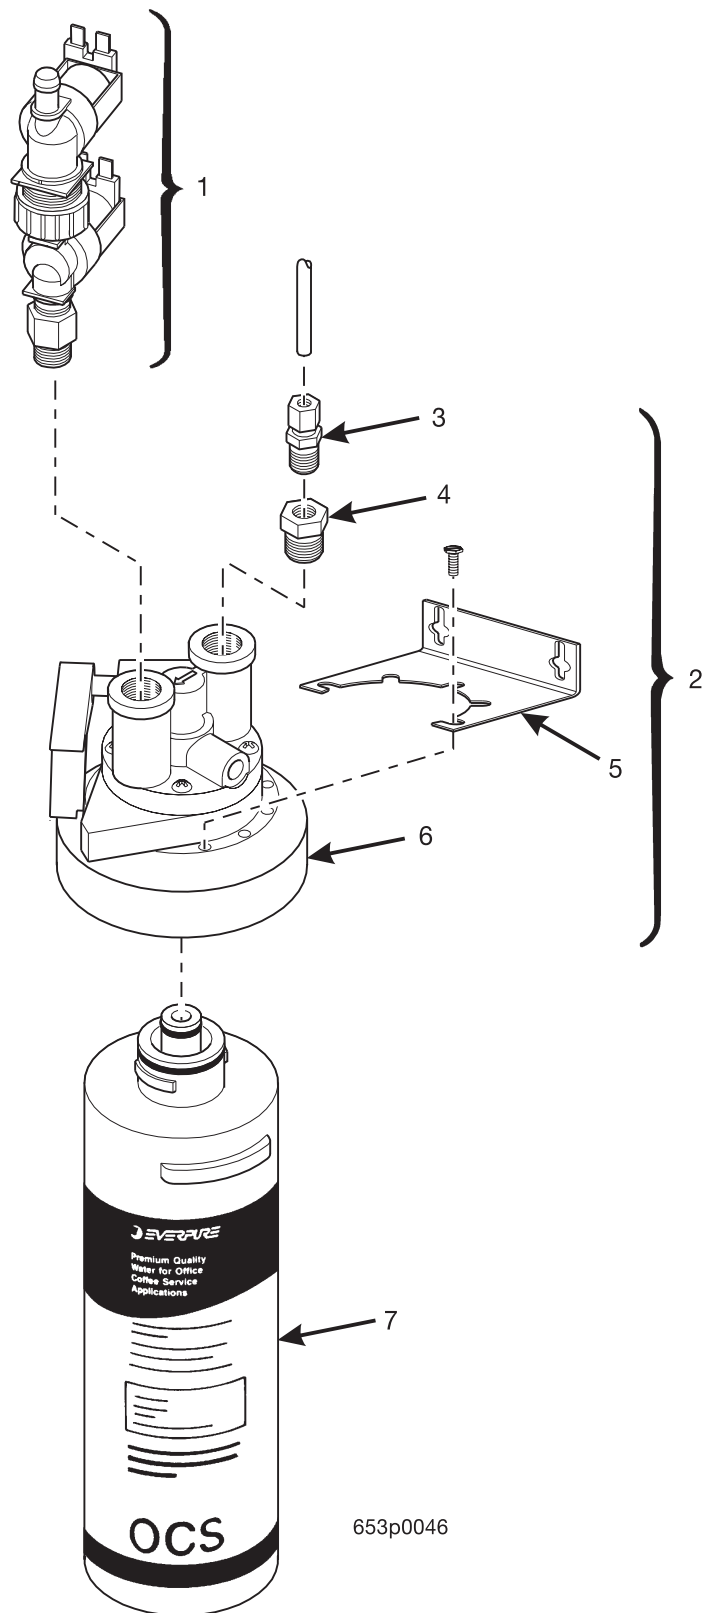

Hot Drink Center Parts Manual

TABLE 65A. AVAILABLE ASSEMBLIES (CONTINUED)

PART NUMBER	DESCRIPTION	INDEX	QTY
6337103	VENT ASSEMBLY - F.D. - DUAL CONDIMENT	1	2
		2	2
		2	1
		4	5
		7	1
		8	1
		11	1

Hot Drink Center Parts Manual