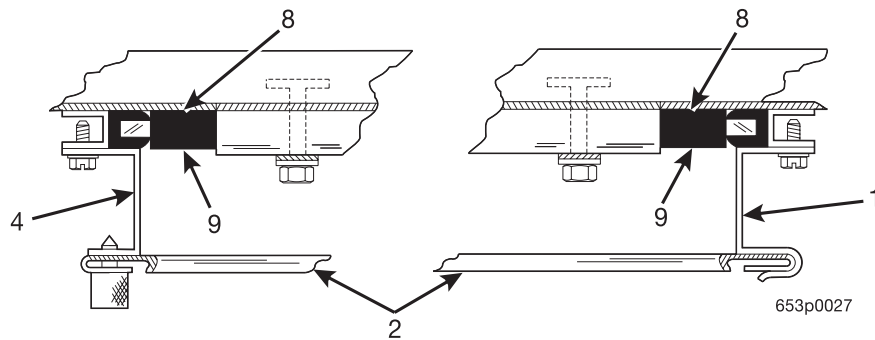

Hot Drink Center Parts Manual

TABLE 16. FLUORESCENT LAMP ASSEMBLY AND BALLAST (STANDARD AND MILLENNIA STYLES)

INDEX	PART NUMBER	DESCRIPTION	QTY
1	-	MOUNTING HARDWARE	
2	1451124	SUPPRESSION NETWORK ASSEMBLY (BRZ/MEX/US)	1
3	3156032	JUMPER - FILTER AND FLUORESCENT LIGHT	1
4	-	NOT USED IN THIS APPLICATION	1
5	-	NOT USED IN THIS APPLICATION	1
6	3151058	BALLAST ASSEMBLY - 14-20 WATT (BRZ./MEX/U.S.)	1
	6332009	BALLAST ASSY - 18 WATT (ARG./AUS./FR./GER./N.Z./S.A./SP./U.K.)	1
7	-	MOUNTING HARDWARE	1
8	6332006	LIGHT BRACKET ASSEMBLY (INCLUDES INDEX NUMBERS 9 - 11, AND 16)	1
9	6339006	HARNESS - FLUORESCENT LAMP	1
10	6232068	BRACKET - LIGHT TUBE	1
11	1452076	SCREW #4-36 X .437 RHS	2
12	2222095	FLUORESCENT LAMP STARTER	1
13	2222535	FLUORESCENT LAMP	1
14	6232159	END CAP - SLEEVE	2
15	6232158	SAFETY SLEEVE - LAMP	1
16	3107171	SCREW #4-36 X 5/8 RHS	2

TABLE 17. DISPLAY ASSEMBLY - PART 1 OF 2 (STANDARD AND MILLENNIA STYLE)

Hot Drink Center Parts Manual

Figure 17. Display Assembly - Part 1 of 2 (Standard and Millennium Style)