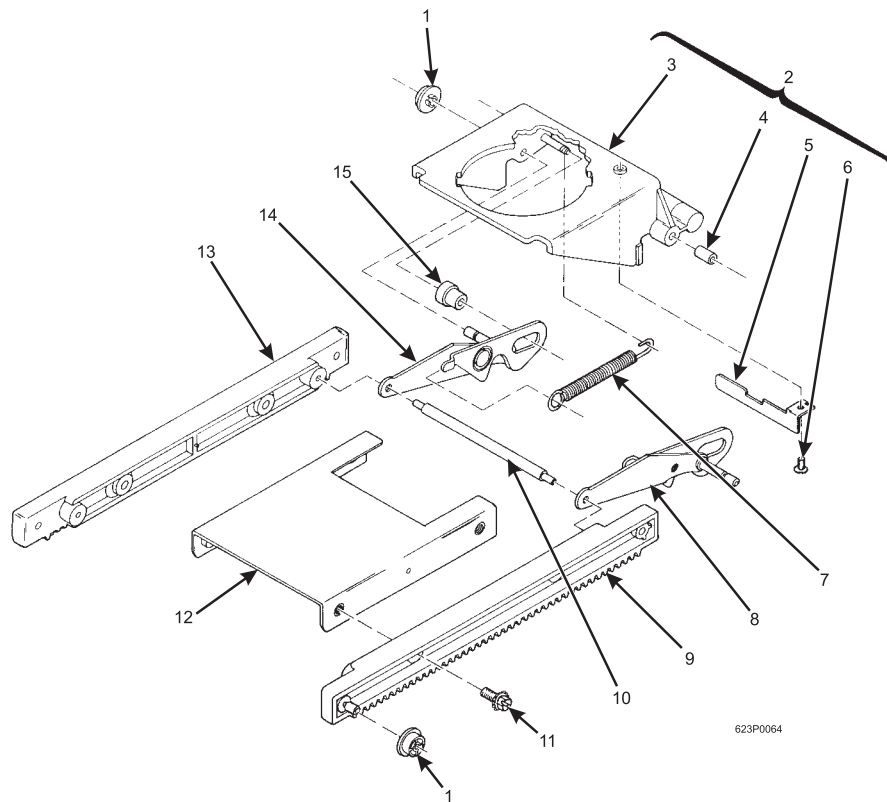

Hot Drink Center Parts Manual

Figure 55. Barrel Assembly - Dual Brewer

Hot Drink Center Parts Manual

TABLE 55. BARREL ASSEMBLY - DUAL BREWER

INDEX	PART NUMBER	DESCRIPTION	QTY
-	6234300	BARREL ASSEMBLY - DUAL BREWER	REF
1	6234306	MANIFOLD ASSEMBLY - HOSE-BREW BARREL (INCLUDES INDEX NUMBERS 2 THROUGH 10)	1
2	6134192	PLUG BREWER MANIFOLD	1
3	6234207	TUBE - .375 ID X .562 OD X .75 L	1
4	6134178	MANIFOLD & INSERT ASSEMBLY - BREWER	1
5	6104193	QUAD RING SEAL	1
6	6204229	DEFLECTOR - MANIFOLD	1
7	6234304	TUBE - AIR JET	1
8	6106107	ROLL PIN	1
9	6134173	SHOULDER SCREW	2
10	6134155	VALVE - MANIFOLD - BREWER BARREL	1
11	6234305	LOWER INSERT ASSEMBLY - BREWER BARREL (INCLUDES INDEX NUMBERS 12 THROUGH 15)	1
12	6104193	QUAD RING SEAL	1
13	6234375	SEAL - BREWER	1
14	6104181	LOWER INSERT BREWER BARREL	1
15	6234302	SCREEN - BREWER BARREL	1
16	6104184	BREWER BARREL	1

Hot Drink Center Parts Manual

TABLE 56. RACK ASSEMBLY - SINGLE BREWER

INDEX	PART NUMBER	DESCRIPTION	QTY
-	6234001	RACK ASSEMBLY - BREWER	REF
1	6234222	ROLLER - BREWER	4
2	6234116	BASKET HOUSING ASSEMBLY (INCLUDES INDEX NUMBERS 3 THROUGH 6)	1
3	6234250	BASKET HOUSING & WIPER ASSEMBLY	1
4	6234278	BEARING - RETURN LEVER ROLLER	2
5	6234118	FLAT SPRING - BASKET HOUSING	1
6	6204211	SCREW - #6-32 X 1/4 PHS T/C SS	1
7	6234256	SPRING - FLIP	2
8	6234261	ROLLER LINKAGE ASSEMBLY - RIGHT	1
9	6234275	RACK ASSEMBLY - RIGHT - BREWER	1
10	6234110	SHAFT - FLIP	1
11	6234295	SCREW - #8-32 X .38 HHS W/LW	4
12	6234120	BRACKER ASSEMBLY - RACK	1
13	6234274	RACK ASSEMBLY - LEFT - BREWER	1
14	6234260	ROLLER LINKAGE ASSEMBLY - LEFT	1
15	6234292	RETURN LEVER ROLLER ASSEMBLY	2