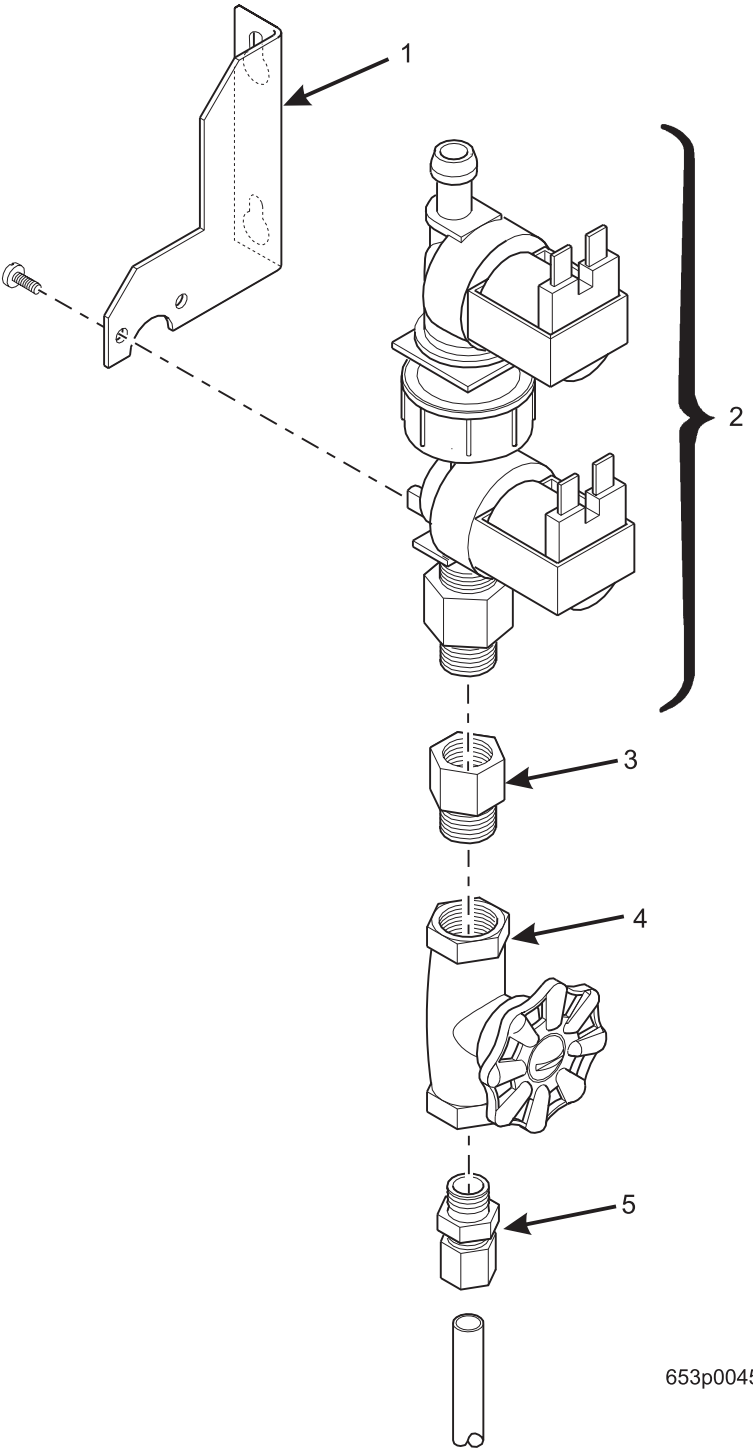

Hot Drink Center Parts Manual

Figure 69. Water Supply - Without Water Filter Option

Hot Drink Center Parts Manual

TABLE 69. WATER SUPPLY - WITHOUT WATER FILTER OPTION

INDEX	PART NUMBER	DESCRIPTION	QTY
1	6338017	TUBING - INLET LINE - NO FILTER	1
2	6331040	BRACKET/INLET VALVE ASSEMBLY (MEX./U.S.) (INCLUDES INDEX NUMBERS 1 - 5)	1
	6331038	BRACKET/INLET VALVE ASSEMBLY (ARG./FR./GER./N.Z./SP./U.K.) (INCLUDES INDEX NUMBERS 1 - 5)	
3	6231501	SUPPORT - INLET WATER VALVE	1
4	3158061	VALVE ASSEMBLY - WATER INLET (U.S.)	1
	6408003	VALVE ASSEMBLY - WATER INLET (ARG./FR./GER./N.Z./SP./U.K.)	
5	6231503	ADAPTER - 3/8-1/4 #120B 06 X 0	1
6	3108048	VALVE WATER - CONBRACO #57-001-	1
7	6408119	MALE CONNECTOR - BRASS - #4-4-FBI12	1