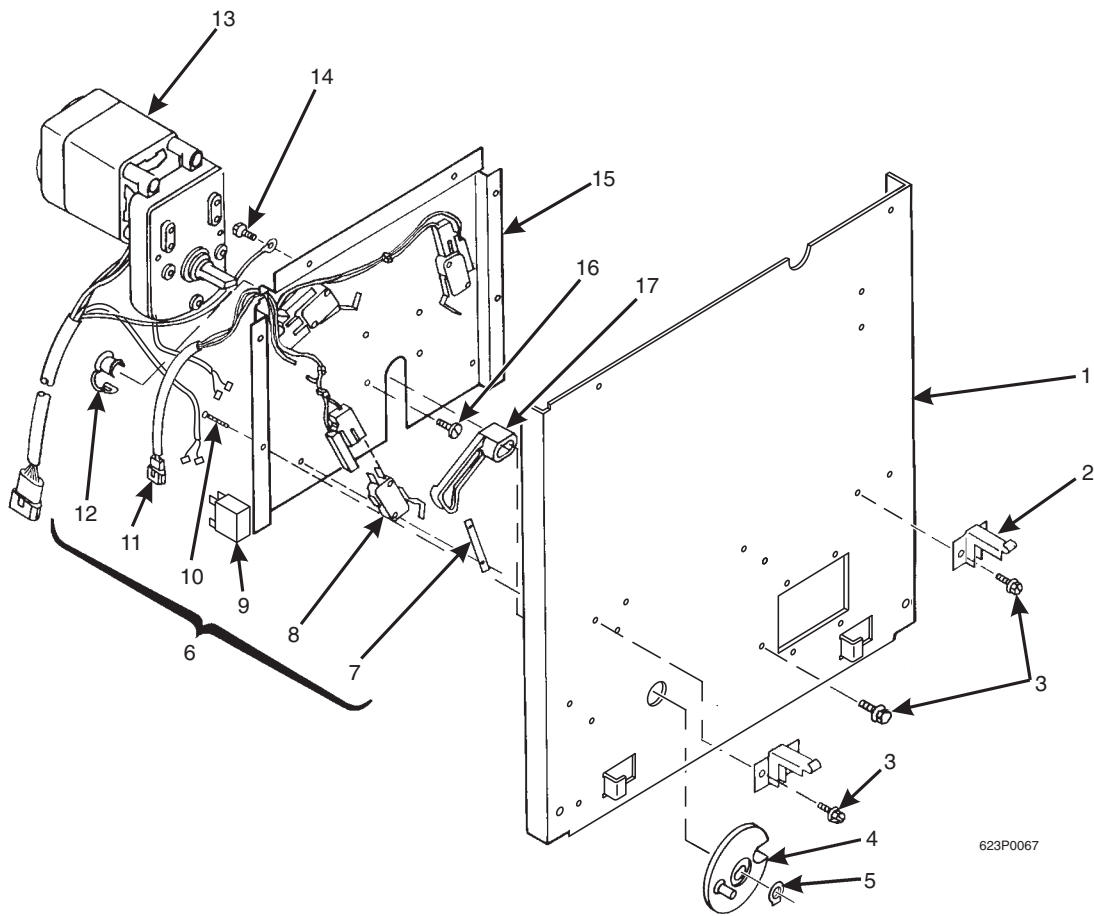

Hot Drink Center Parts Manual

Figure 60. Brewer Drive Assembly

Hot Drink Center Parts Manual

TABLE 60. BREWER DRIVE ASSEMBLY

INDEX	PART NUMBER	DESCRIPTION	QTY
-	6334005	BREWER DRIVE ASSEMBLY - SINGLE - 115 V (INCLUDES INDEX NUMBERS 1 - 6) - BRZ./MEX./U.S.	1
	6334002	BREWER DRIVE ASSEMBLY - SINGLE - 230 V (INCLUDES INDEX NUMBERS 1 - 6) ARG./FR./GER./N.Z./SP./U.K.	
1	6234510	PANEL MOUNTING - BREWER	1
2	6234294	MOUNTING BRACKET - BREWER	2
3	1451097	SCREW - #8-32 X .31 HEX HD T.F. - BLACK BRACKET	10
4	6234310	DRIVE CONNECTION - BREWER	1
5	6234303	RETAINING RING - .375 DIA.	1
6	6334007	SWITCH/MOTOR ASSEMBLY - 115V (INCLUDES INDEX NUMBERS 7 THROUGH 17) (U.S.)	1
	6334001	SWITCH/MOTOR ASSEMBLY - 230 V(INCLUDES INDEX NUMBERS 7 THROUGH 17) (ARG./FR./GER./N.Z./SP./U.K.)	
7	1217159	#4-40 KEPS NUT (2 EACH SWITCH)	6
8	6234279	SWITCH - BREWER	3
9	9988208	CAPACITOR - MOTOR RUN - 17 μ F (115V)	1
	9988209	CAPACITOR - MOTOR RUN - 4.5 μ F (230V)	
10	1217160	SCREW, #4-40 X 5.8 RHS (2 EACH SWITCH)	6
11	6239016	HARNESS - SWITCH - BREWER	1
12	9985887	BUSHING - STRAIN RELIEF	1
13	6334012	MOTOR - BREWER - 115V (U.S.)	1
	6334011	MOTOR - BREWER - 230V (ARG./FR./GER./N.Z./SP./U.K.)	
14	3157060	SCREW, #8-32 X .31 HEX HD - T/F - W/LOCKING SERRATIONS	2
15	6334018	HOUSING - SWITCHES AND BREWER MOTOR	1
16	4245186	SCREW, #8-32 X 1/4 PHS -T/F	4
17	6234515	SWITCH - ACTUATOR	1