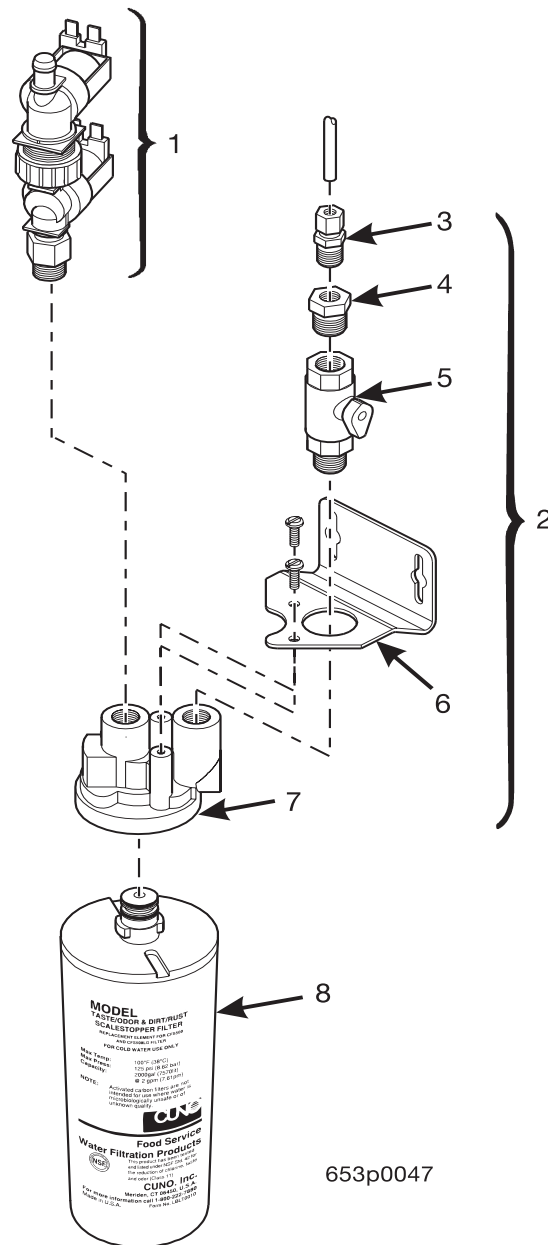

Hot Drink Center Parts Manual

Figure 67. Water Supply - With Cuno Water Filter Option

Hot Drink Center Parts Manual

TABLE 67. WATER SUPPLY - WITH CUNO WATER FILTER OPTION

INDEX	PART NUMBER	DESCRIPTION	QTY
1	3158061	VALVE ASSEMBLY - WATER INLET - U.S.	1
	6408003	VALVE ASSEMBLY - WATER INLET (ARG./FR./GER./N.Z./SP./U.K.)	
2	6338018	FILTER HEAD ASSEMBLY - CUNO - 115V (INCLUDES INDEX NUMBERS 1 AND 3 THROUGH 7) (U.S.)	1
	6338019	FILTER HEAD ASSEMBLY - CUNO - 115V (INCLUDES INDEX NUMBERS 1 AND 3 THROUGH 7) (ARG./FR./GER./N.Z./SP./U.K.)	
3	6408119	MALE CONNECTOR - BRASS #4-4 FBI 12-B PARKER	1
4	6408117	BUSHING - 1/4 X 3/8 - BRASS - 209P-6-4	1
5	6408113	BALL VALVE - 3/8" - TTC	1
6	6408115	BRACKET - CUNO WATER FILTER HEAD #69682-31 MODEL CFS570	1
7	6408114	FILTER HEAD - CUNO #68375-01	1
8	6338015	WATER FILTER - CUNO - HOT - 12/CD MODEL CD-71	1