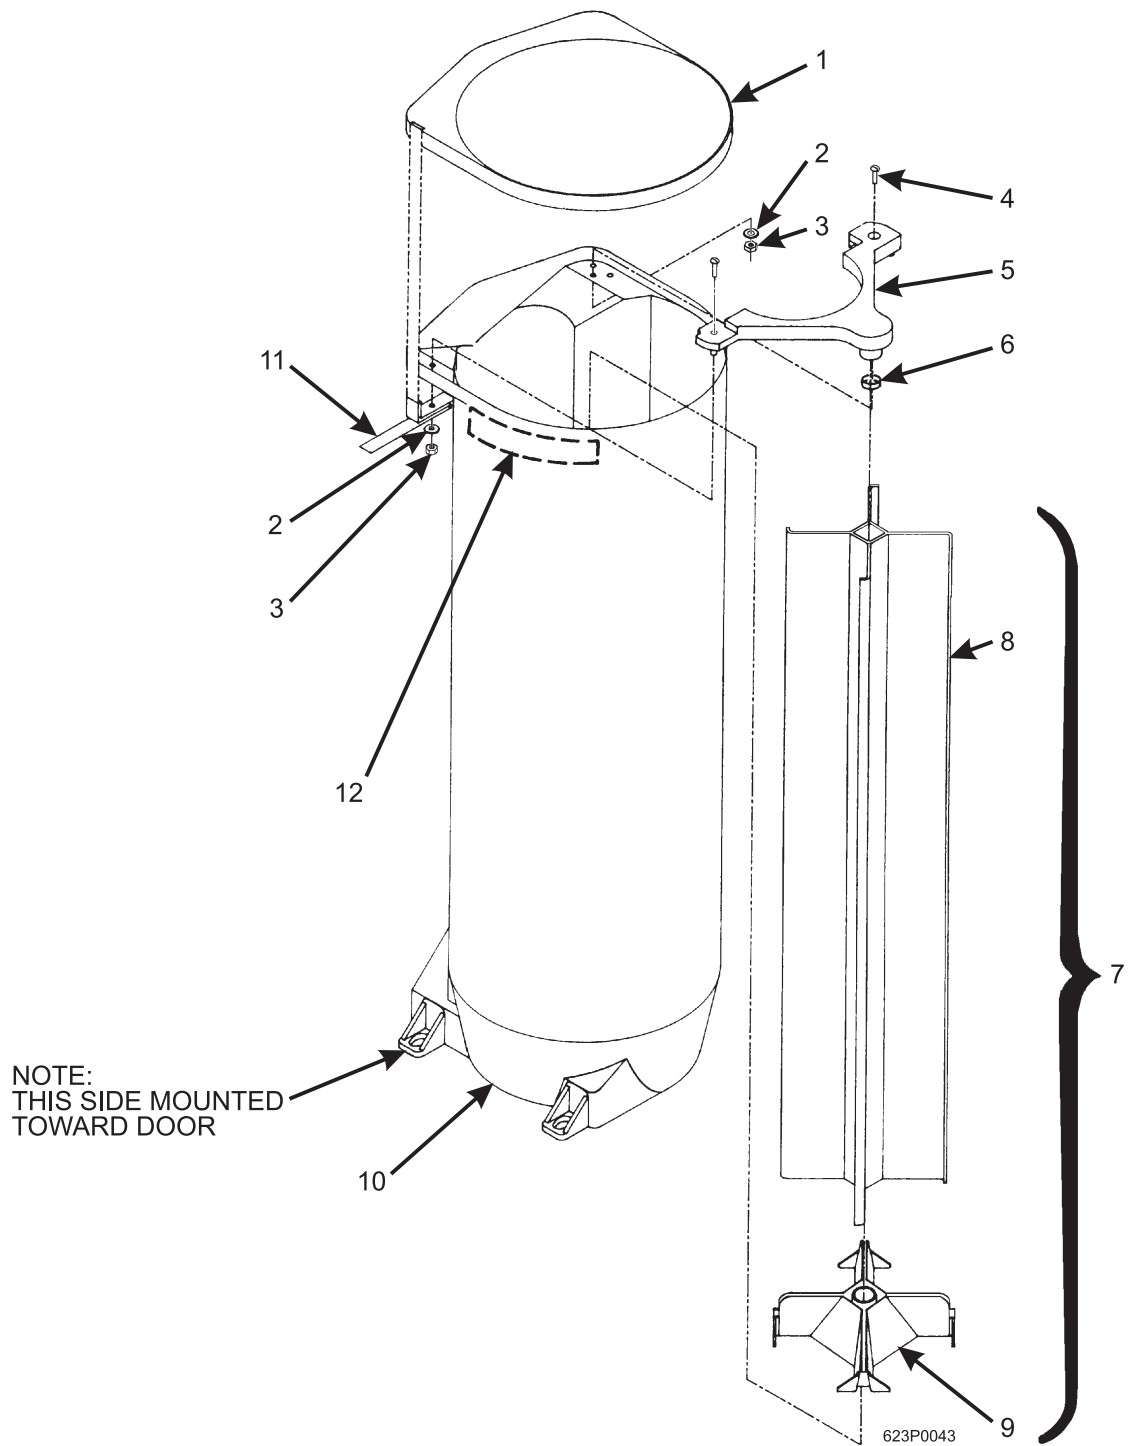

TABLE 21. TURRET AND CANISTER ASSEMBLY - 4 COLUMN

Hot Drink Center Parts Manual

Figure 21. Turret and Canister Assembly - 4 Column

Hot Drink Center Parts Manual

TABLE 21. TURRET AND CANISTER ASSEMBLY - 4 COLUMN

INDEX	PART NUMBER	DESCRIPTION	QTY
-	6233103	TURRET AND CANISTER ASSEMBLY - 4 COLUMN	REF
1	6233089	LID - CANISTER - 4	1
2	6138181	WASHER PLATE	2
3	9900081	NUT - #8-32 KEPS	2
4	9900115	SCREW - #8-32 X 3	2
5	6233030	BEARING TURRET	1
6	2302053	SPACER CUP	1
7	6233109	TURRET ASSEMBLY 1B (INCLUDES INDEX NUMBER 8 AND 9)	1
8	6233061	TURRET CENTER	1
9	6233048	BASE - TURRET	1
10	6233088	CANISTER - CUP -4	1
11	6333003	STRAP - CANISTER	1
12	6233095	LABEL - FILL LINE	1