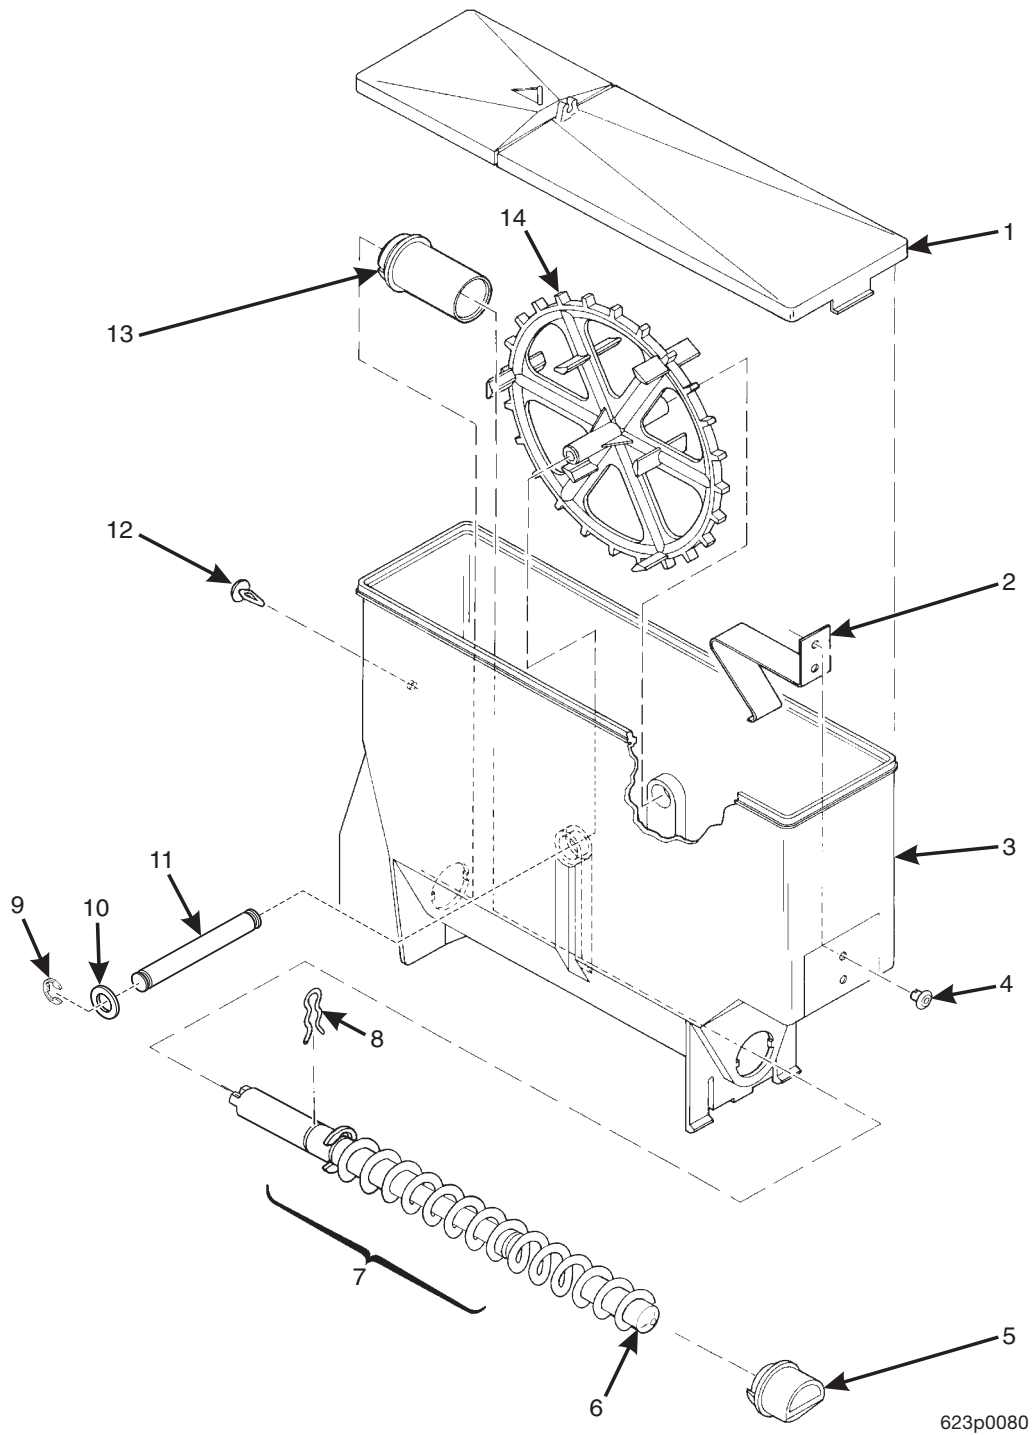

Hot Drink Center Parts Manual

Figure 79. Canister Assembly 6237448

Hot Drink Center Parts Manual

TABLE 79. CANISTER ASSEMBLY 6237448

INDEX	PART NUMBER	DESCRIPTION	QTY
-	6237448	CANISTER ASSEMBLY - SOUP/6TH PRODUCT	-
1	6237023	LID - CANISTER	1
2	6237108	SPRING - THUMPER	1
3	6237177	BASE - CANISTER - THUMPER	1
4	6237019	ALUMINUM "POP" RIVET - .187 DIA	2
5	6237080	NOZZLE - DISPENSING - CANISTER	1
6	6237046	PLUG - AUGER	1
7	6237178	AUGER AND SHAFT ASSEMBLY (INCLUDES THE NEXT 3 ITEMS)	1
-	6237015	AUGER-CANISTER	1
-	6237025	RETAINING RING-"E"-.500	1
-	6337016	SHAFT-AUGER-LONG	1
8	6237020	CLIP - SPRING	1
9	9900415	RETAINING RING REINF E TYP.1	2
10	6237116	WASHER - SEAL - WEAR PLATE	2
11	6237167	SHAFT - CANISTER	1
12	6237053	FASTENER - PUSH IN	1
13	6237014	BEARING - CANISTER	1
14	6237181	MIXING WHEEL	1