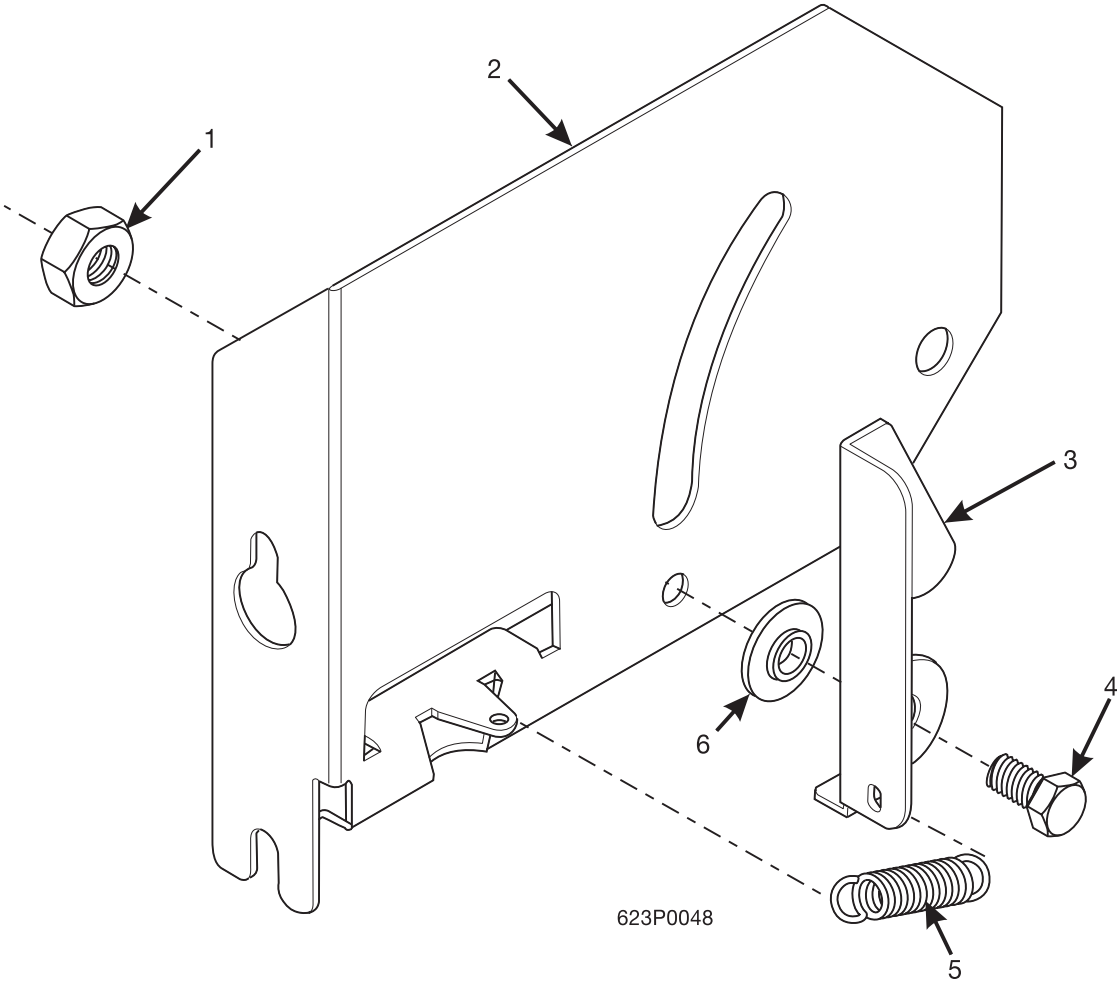

Figure 25. Actuator Assembly - Cup Ring

Hot Drink Center Parts Manual

Figure 26. Mounting Bracket Assembly - Right

Hot Drink Center Parts Manual

TABLE 26. MOUNTING BRACKET ASSEMBLY - RIGHT

INDEX	PART NUMBER	DESCRIPTION	QTY
-	6233057	MOUNTING BRACKET ASSEMBLY - RIGHT	REF
1	4041241	NUT - 1/4 20 SELF LOCKING	1
2	6233018	BRACKET - MECH MOUNTING - RIGHT	1
3	6233037	LATCH	1
4	6233021	SCREW -1 1/4 X 20 X .5 HEX HD	1
5	2301057	SPRING ELEVATOR STOP	1
6	6233028	BUSHING	1