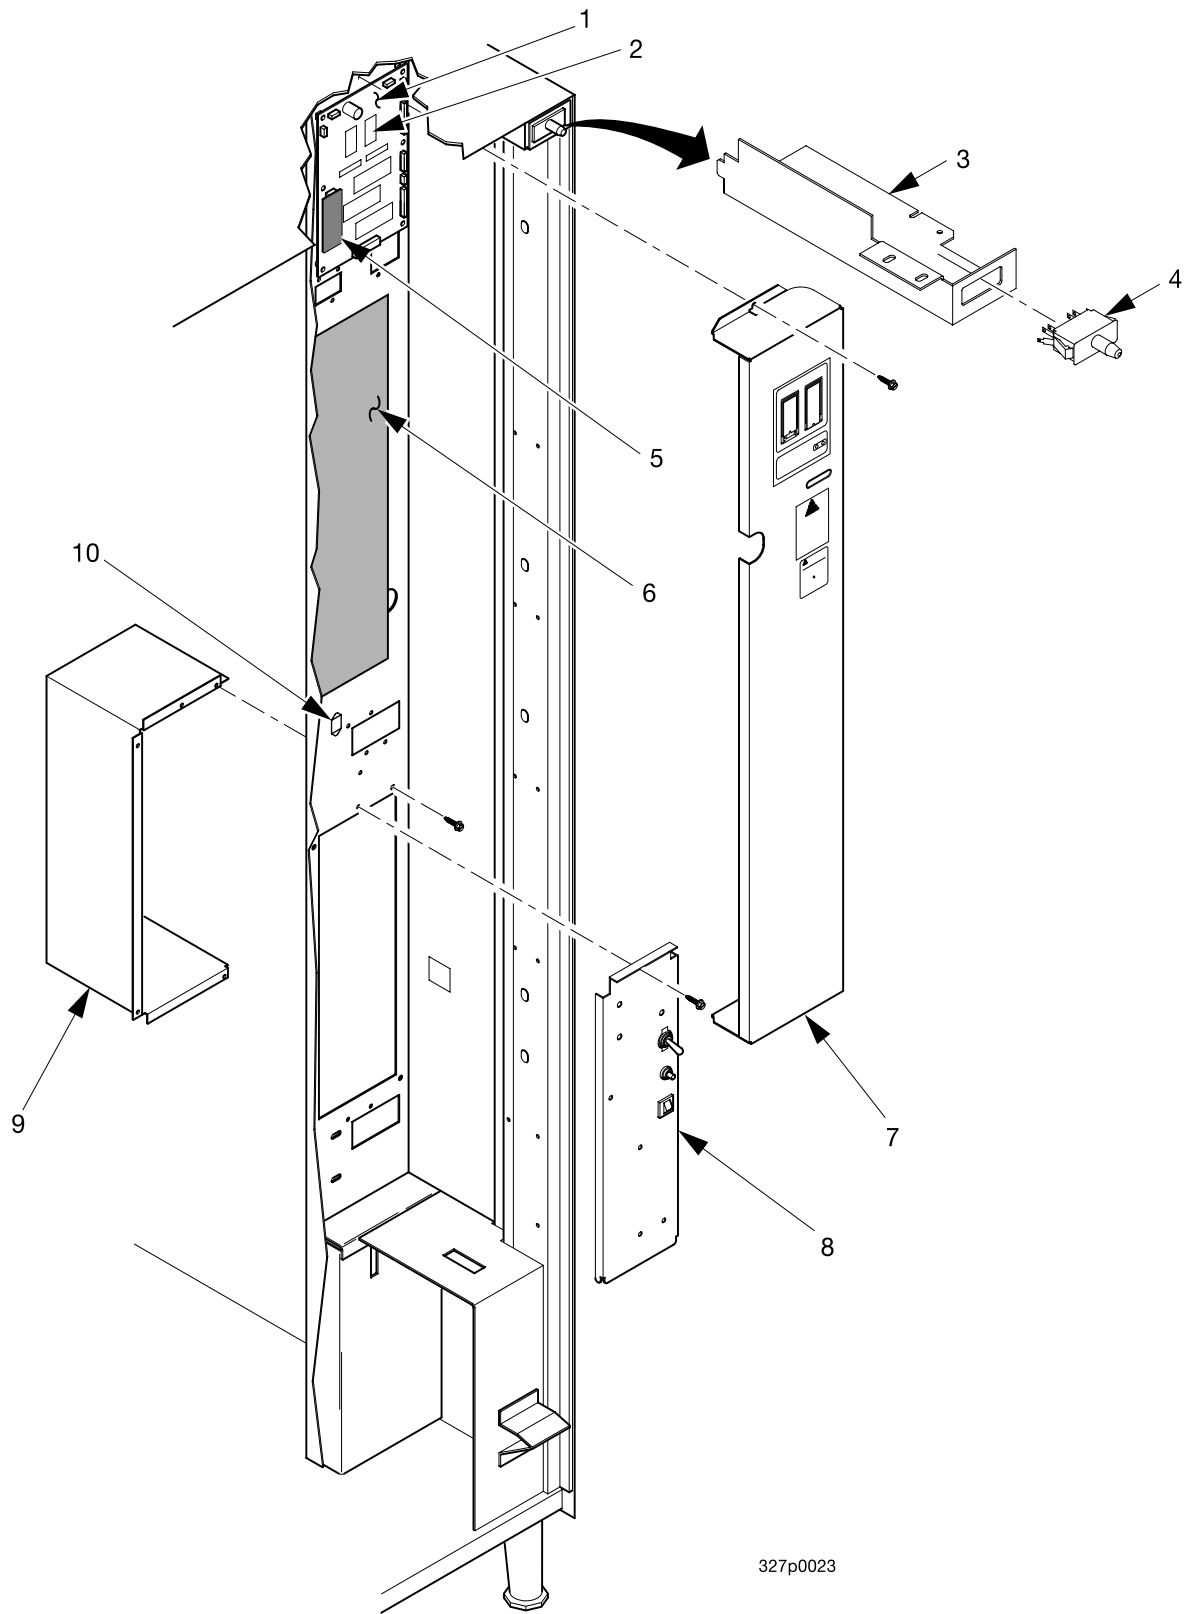

Hot Drink Center Parts Manual

327p0023

Figure 45. Monetary Channel

Hot Drink Center Parts Manual

TABLE 45. MONETARY CHANNEL

INDEX	PART NUMBER	DESCRIPTION	QTY
1	9989755	PCB ASSEMBLY - MAIN CONTROLLER	1
2	SEE LABEL	IC ASSEMBLY	1
3	1571021	BRACKET - SWITCH - INTERLOCK	1
4	1211141	SWITCH - 115V	1
	2366135	SWITCH - INTERLOCK - 230 V	
5	6336022	PCB ASSEMBLY - EXECUTIVE INTERFACE	1
6	6336028	PCB ASSEMBLY - HOT DRINK INTERFACE	1
7	1571112	COVER - CONTROLLER / INTERFACE PCB	1
8	4841012	POWER PANEL ASSEMBLY - 115V	1
	1571083	POWER PANEL ASSEMBLY - U.K. - 230 V	
	4521041	POWER PANEL ASSEMBLY - 230 V	
	1701015	POWER PANEL ASSEMBLY - 115 V - MEXICO	
9	1571032	HOUSING - POWER PANEL	1
10	9983778	TRIAC - 35AMP - 600V	1