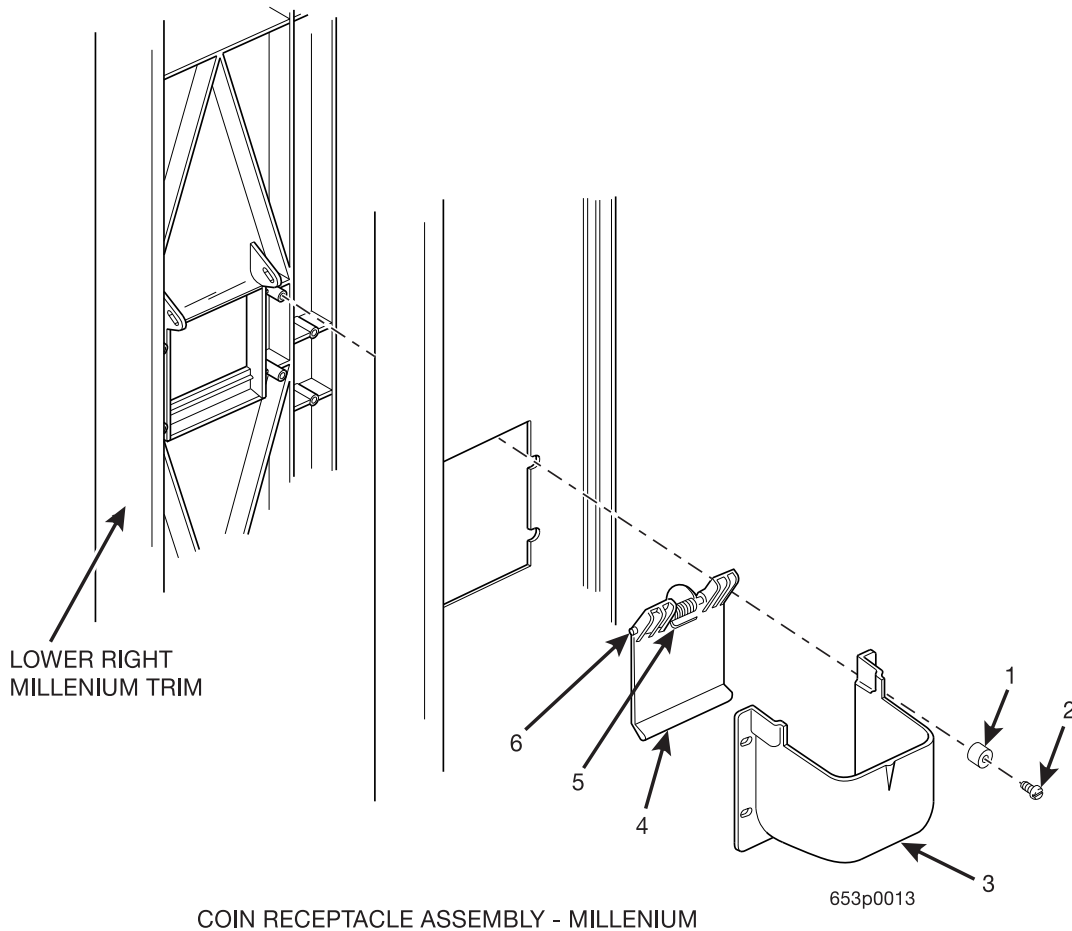

Figure 10. Superior Style - Full P.O.P. - Door Assembly - Interior

Hot Drink Center Parts Manual

TABLE 10. SUPERIOR STYLE - FULL P.O.P. - DOOR ASSEMBLY - INTERIOR

INDEX	PART NUMBER	DESCRIPTION	QTY
1	6332005	DOOR WELD ASSY - PAINTED	1
2	6233103	TURRET & CSTR ASSY - 4 COL.	2
3	6233102	TURRET & CSTR ASSY - 7 COL.	1
4	6233077	BOLT - #1/4 X 20 X 2.38 HHS	7
5	6131066	WASHER 5/8 X .265 X .048 ZINC/YEL	7
6	6263002	SPACER - .227ID X .375OD X 1.94	7
7	6233007	FUNNEL - 3.25 CUP DIAMETER	2
8	6233101	MECHANISM ASSY - 11 COLUMN	1
9	6232040	CENTER PLATE & TRIM ASSY - STERL	1
10	1452151	FILLER STRIP - SANITATION	1
11	6231164	BRACKER - DOOR SUPPORT	1
12	3142138	HANGER CUP STATION	1

Hot Drink Center Parts Manual

COIN RECEPTACLE ASSEMBLY - STANDARD
AND NESTLE FULL P.O.P. STYLE

COIN RECEPTACLE ASSEMBLY - MILLENNIUM

Figure 11. Coin Receptacle Assemblies

Hot Drink Center Parts Manual

TABLE 11. COIN RECEPTACLE ASSEMBLIES