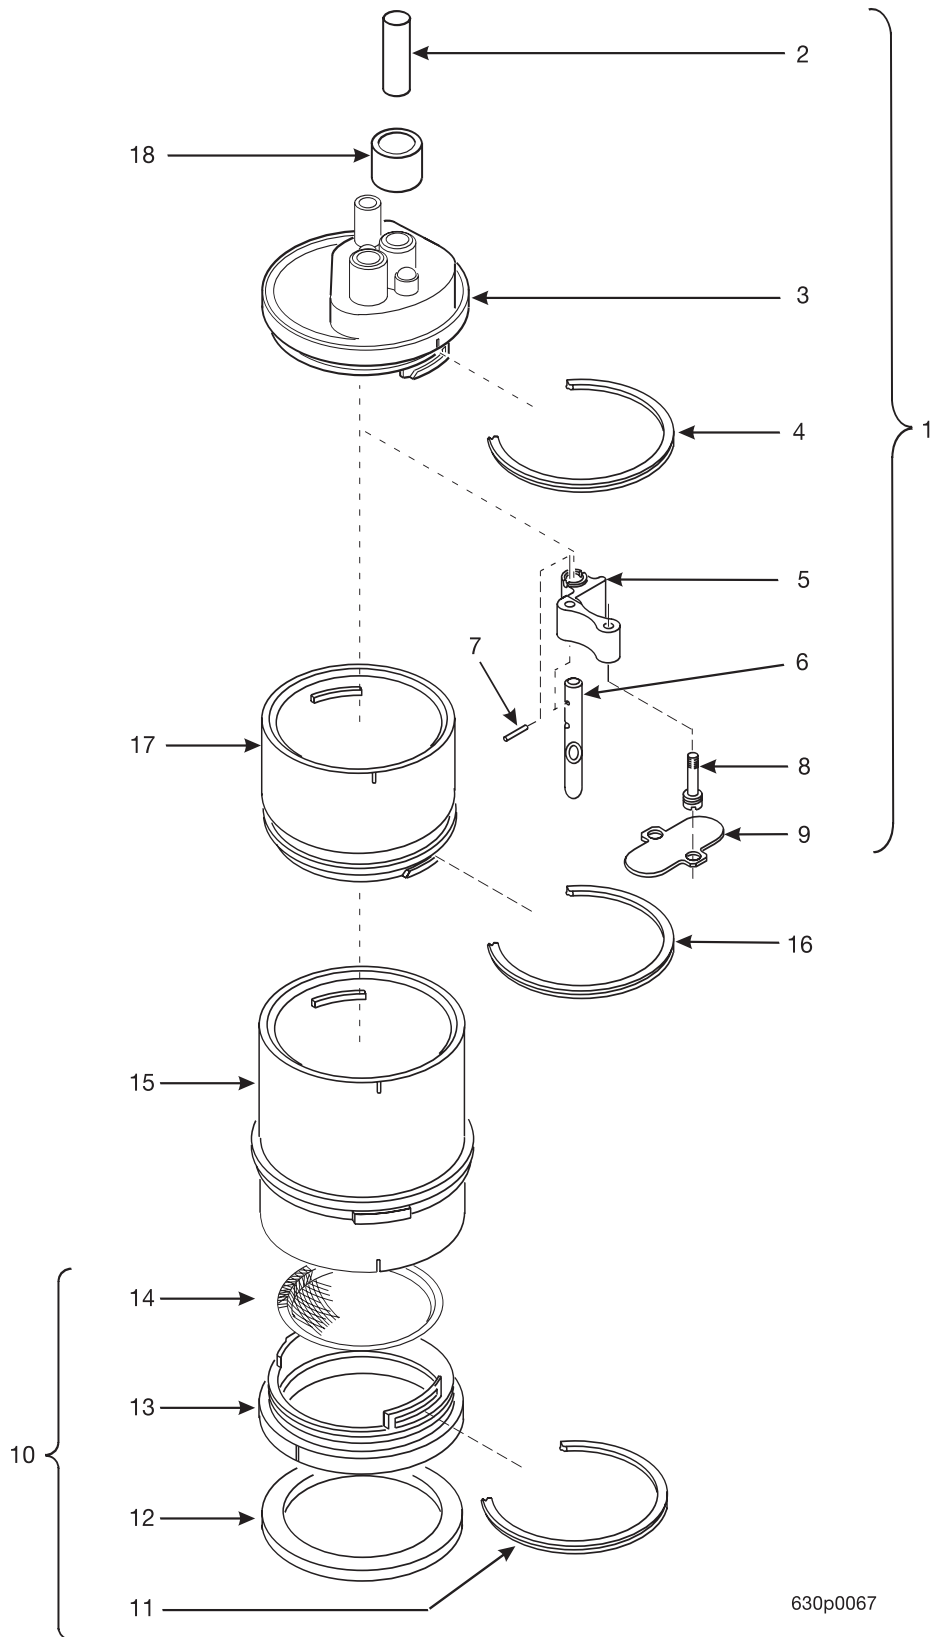

Hot Drink Center Parts Manual

Figure 54. Barrel Assembly - Single Brewer

Hot Drink Center Parts Manual

TABLE 54. BARREL ASSEMBLY - SINGLE BREWER

INDEX	PART NUMBER	DESCRIPTION	QTY
-	6234328	BARREL ASSEMBLY - SINGLE BREWER	REF
1	6134152	MANIFOLD ASSEMBLY - HOSE-BREW BARREL (INCLUDES INDEX NUMBERS 2 THROUGH 9)	1
2	6134192	PLUG BREWER MANIFOLD	1
3	6134178	MANIFOLD & INSERT ASSEMBLY - BREWER	1
4	6104193	QUAD RING SEAL	1
5	6204229	DEFLECTOR - MANIFOLD	1
6	6134197	TUBE - AIR JET	1
7	6106107	ROLL PIN	1
8	6134173	SHOULDER SCREW	2
9	6134155	VALVE - MANIFOLD - BREWER BARREL	1
10	6234305	LOWER INSERT ASSEMBLY - BREWER BARREL (INCLUDES INDEX NUMBERS 11 THROUGH 14)	1
11	6104193	QUAD RIND SEAL	1
12	6234375	SEAL - BREWER	1
13	6104181	LOWER INSERT BREWER BARREL	1
14	6234302	SCREEN - BREWER BARREL	1
15	6104184	BREWER BARREL	1
16	6104193	QUAD RING SEAL	1
17	6234213	EXTENTION - BREWER BARREL	1
18	6234207	TUBE - .375 ID X .562 OD X .75 L	1

Hot Drink Center Parts Manual

Figure 55. Barrel Assembly - Dual Brewer

Hot Drink Center Parts Manual

TABLE 55. BARREL ASSEMBLY - DUAL BREWER

INDEX	PART NUMBER	DESCRIPTION	QTY
-	6234300	BARREL ASSEMBLY - DUAL BREWER	REF
1	6234306	MANIFOLD ASSEMBLY - HOSE-BREW BARREL (INCLUDES INDEX NUMBERS 2 THROUGH 10)	1
2	6134192	PLUG BREWER MANIFOLD	1
3	6234207	TUBE - .375 ID X .562 OD X .75 L	1
4	6134178	MANIFOLD & INSERT ASSEMBLY - BREWER	1
5	6104193	QUAD RING SEAL	1
6	6204229	DEFLECTOR - MANIFOLD	1
7	6234304	TUBE - AIR JET	1
8	6106107	ROLL PIN	1
9	6134173	SHOULDER SCREW	2
10	6134155	VALVE - MANIFOLD - BREWER BARREL	1
11	6234305	LOWER INSERT ASSEMBLY - BREWER BARREL (INCLUDES INDEX NUMBERS 12 THROUGH 15)	1
12	6104193	QUAD RING SEAL	1
13	6234375	SEAL - BREWER	1
14	6104181	LOWER INSERT BREWER BARREL	1
15	6234302	SCREEN - BREWER BARREL	1
16	6104184	BREWER BARREL	1