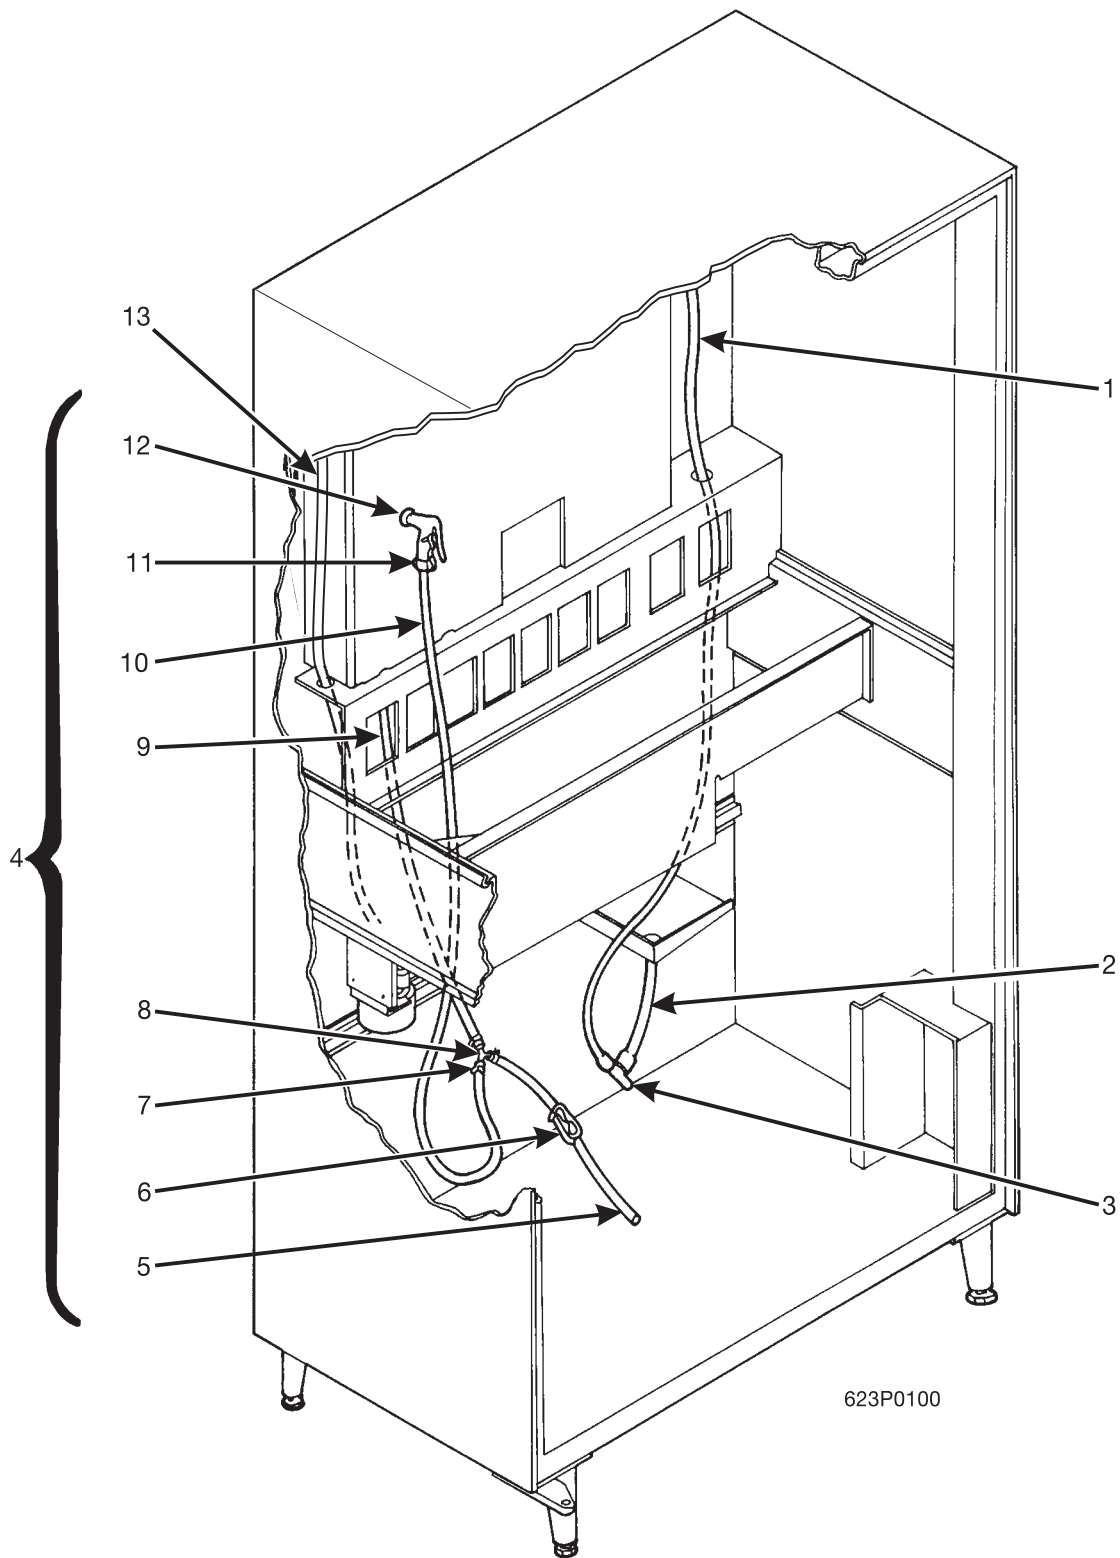

TABLE 102. LIQUID DISTRIBUTION AND DRAIN SYSTEM (PART 1 OF 2)

Hot Drink Center Parts Manual

Figure 102. Liquid Distribution and Drain System (Part 1 of 2)

Hot Drink Center Parts Manual

TABLE 102. LIQUID DISTRIBUTION AND DRAIN SYSTEM (PART 1 OF 2)

INDEX	PART NUMBER	DESCRIPTION	QTY.	BULK (SEE USAGE KEY) (TABLE 102A)
1	-	TUBE - 62" LG	1	B
2	-	TUBE - 12" LG (633/637 ONLY)	1	B
3	6108057	TEE (633/637 ONLY)	1	-
4	6238071	SPRAY HOSE ASSEMBLY (INCLUDES INDEX NUMBERS 5 THROUGH 12)	1	-
5	-	TUBE, .38 X .56 X 20.0	1	A
6	6238154	CLAMP - PLASTIC - THROTTLING	1	-
7	6158063	CLAMP HOSE	3	-
8	6138094	Y CONNECTOR - 3/8 OD 1/4 ID	1	-
9	-	TUBE 18.0	1	A
10	-	TUBE 60.0	1	A
11	6338059	FITTING - SPRAY HOSE	1	-
12	6338060	SPRAY HEAD	1	-
13	3618123	TUBE - 31" LG	1	-

TABLE 102A. USAGE KEY FOR BULK TUBING

CODE (SEE TABLES 102, 103)	PART NUMBER	DESCRIPTION
A	6338021	TUBING - SILICONE - .375 I.D. X .562 O.D.
B	6238090	TUBING - BLACK - 5/8 X 13/16 O.D.
C	6208037	TUBING - SILICONE - .250 I.D. X .437 O.D.