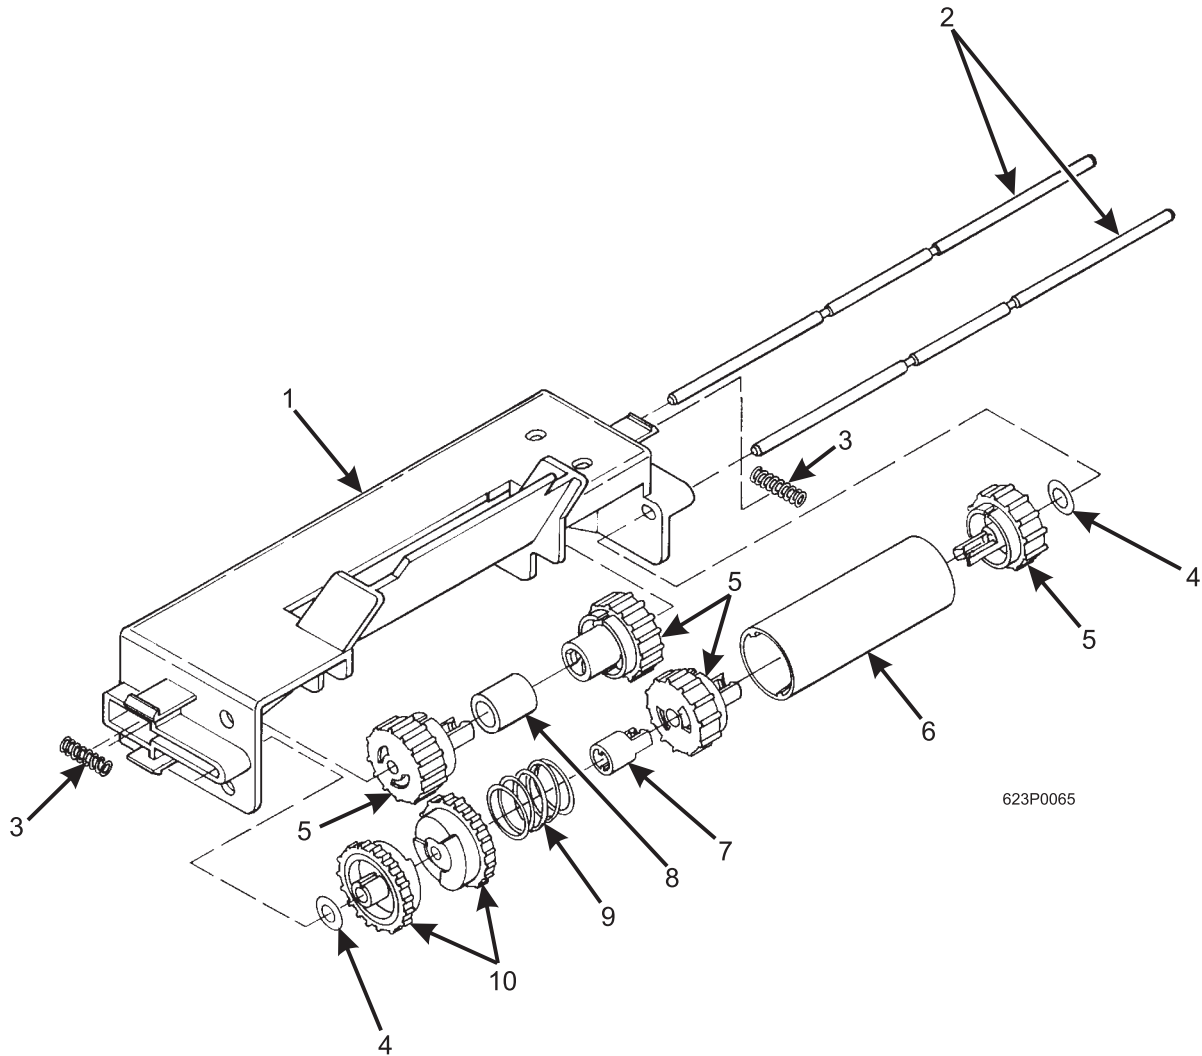

TABLE 58. PAPER MECHANISM ASSEMBLY - SINGLE BREWER

Hot Drink Center Parts Manual

Figure 58. Paper Mechanism Assembly - Single Brewer

Hot Drink Center Parts Manual

TABLE 58. PAPER MECHANISM ASSEMBLY - SINGLE BREWER

INDEX	PART NUMBER	DESCRIPTION	QTY
-	6234600	PAPER MECHANISM ASSEMBLY - SINGLE BREWER	REF
1	6234626	PAPER MECH. HOUSING	1
2	6234612	SHAFT - PAPER MECH.	2
3	6234614	COMPRESSION SPRING - PAPER MECH SHAFT (NOT PART OF ASSEMBLY)	2
4	6234628	WASHER-PAPER MECH.	2
5	6234620	ROLLER END CAP - PAPER MECH	4
6	6234619	PAPER ROLLER EXTRUSION	1
7	6234603	ROLLER DRIVE - PAPER MECH	1
8	6234634	TUBE-6108089 - .50 LG.	2
9	6234615	SPRING - PAPER MECH RATCHET	1
10	6234607	RATCHET - PAPER MECH.	2