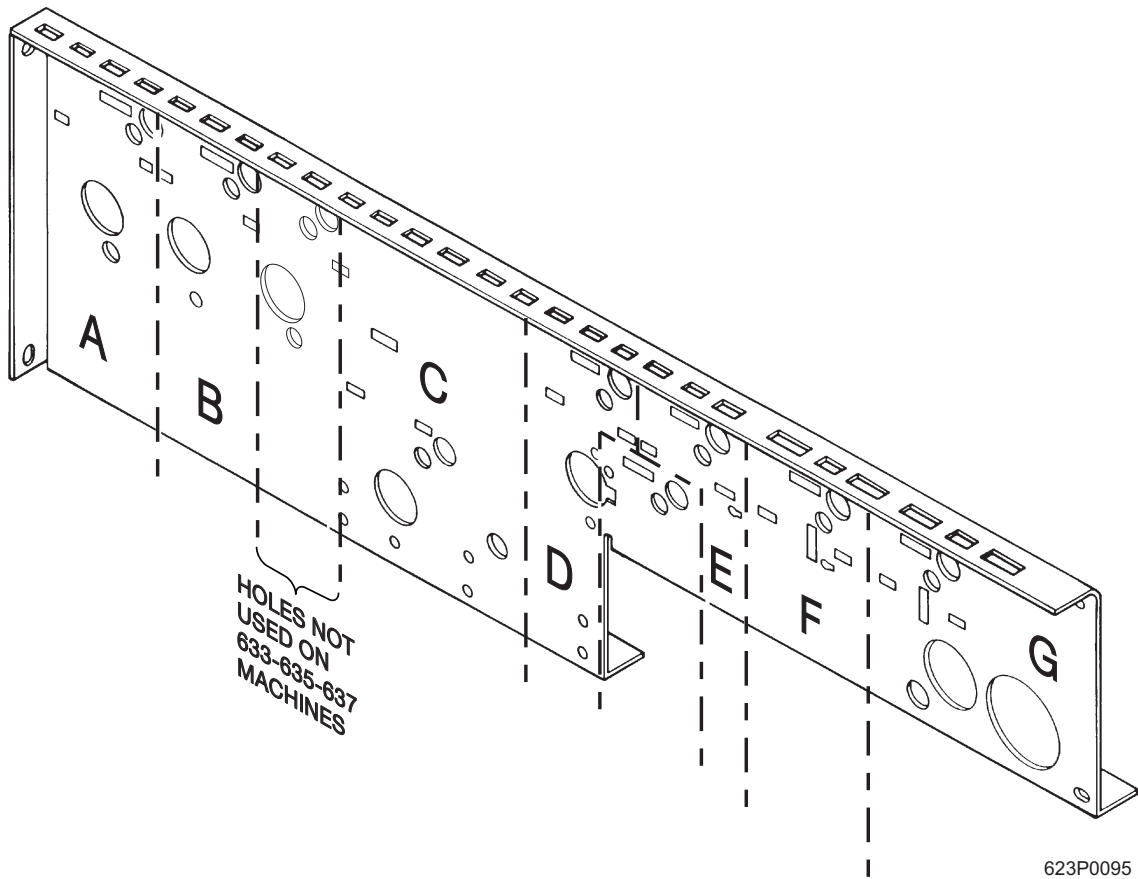

Hot Drink Center Parts Manual

Figure 95. Mixing Bowl and Whipper Positions

Hot Drink Center Parts Manual

TABLE 95. MIXING BOWL AND WHIPPER POSITIONS

POSITION	SELECTION	WHIPPER	COMPONENT	QTY	PART NUMBER
A	CHOCOLATE	YES	MIXING BOWL ASSEMBLY	1	6337078
			RETAINER TUBE - MIXING BOWL	1	6237315
			GROMMET - WHIPPER MOUNTING	1	6237115
			GROMMET 3/16	1	2302223
			WHIPPER ASSEMBLY	1	6237195
B	SOUP	YES	MIXING BOWL ASSEMBLY	1	6337078
			RETAINER TUBE - MIXING BOWL	1	6237315
			GROMMET - WHIPPER MOUNTING	1	6237115
			GROMMET 3/16	1	2302223
			WHIPPER ASSEMBLY	1	6237195
		NO	MIXING BOWL ASSEMBLY	1	6337077
RETAINER TUBE - MIXING BOWL	1	6237315			
C	CONDI- MENTS	YES	MIXING BOWL ASSEMBLY	1	6337078
			RETAINER TUBE - MIXING BOWL	1	6237315
			GROMMET - WHIPPER MOUNTING	1	6237115
			GROMMET 3/16	1	2302223
			WHIPPER ASSEMBLY	1	6237195
		NO	MIXING BOWL ASSEMBLY	1	6337077
RETAINER TUBE - MIXING BOWL	1	6237315			
D	6TH PRODUCT	YES	MIXING BOWL ASSEMBLY	1	6337079
			RETAINER TUBE - MIXING BOWL	1	6237315
			GROMMET - WHIPPER MOUNTING	1	6237115
			GROMMET 3/16	1	2302223
			WHIPPER ASSEMBLY	1	6237195
		NO	MIXING BOWL ASSEMBLY	1	6337076
RETAINER TUBE - MIXING BOWL	1	6237315			
E	FREEZE DRY TEA	NO	MIXING BOWL ASSEMBLY	1	6337076
			RETAINER TUBE - MIXING BOWL	1	6237315
F	FREEZE DRY DECAF	NO	MIXING BOWL ASSEMBLY	1	6337076
	RETAINER TUBE - MIXING BOWL		1	6237315	
	FRESH BREW DECAF		NONE	-	-
BEAN DECAF	NONE	-	-		
G	FRESH BREW COFFEE	NO	NONE	-	-
	BEAN COF- FEE		NONE	-	-
	FREEZE DRY COFFEE		MIXING BOWL ASSEMBLY	1	6337076
	RETAINER TUBE - MIXING BOWL		1	6237315	