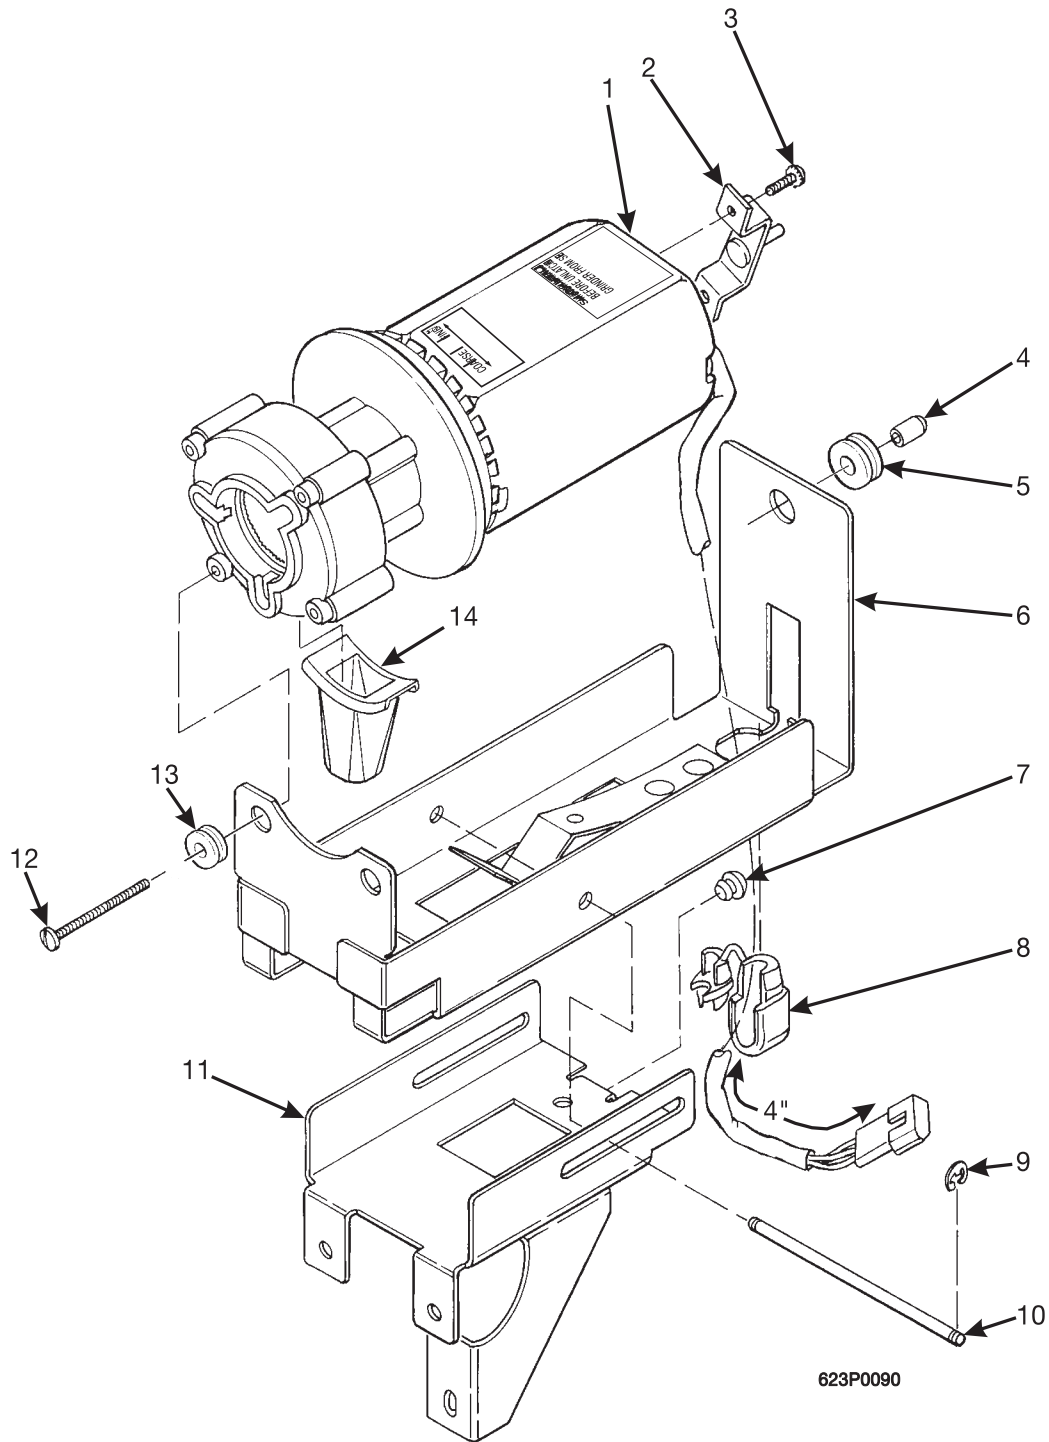

Hot Drink Center Parts Manual

Figure 91. Grinder and Bracket Assembly - Bean

Hot Drink Center Parts Manual

TABLE 91. GRINDER AND BRACKET ASSEMBLY - BEAN

INDEX	PART NUMBER	DESCRIPTION	QTY
-	6237378	GRINDER AND BRACKET ASSEMBLY - BEAN (MEX./U.S.)	REF.
	6337000	GRINDER AND BRACKET ASSEMBLY - BEAN (ARG./AUS./FR./GER./N.Z./S.A./SP./U.K.)	
1	6237202	GRINDER ASSEMBLY - BEAN (MEX./U.S.) - (FIGURE 92)	1
	6337002	GRINDER ASSEMBLY - BEAN -(ARG./AUS./FR./GER./N.Z./S.A./SP./U.K.) (FIGURE 92)	
2	6237206	BRACKET ASSEMBLY - GRINDER MOTOR	1
3	9900138	SCREW, #8-32 X 1/4 PHS, W/LOCKWASHER	2
4	6237381	COVER - GRINDER SHAFT	1
5	6237213	GROMMET - 3/16	1
-	6237016	EYELET - FLAT FLANGE - .155 DIA (NOT SHOWN)	2
6	6237377	BRACKET ASSEMBLY - GRINDER	1
7	6224010	PLUG - BUMPER	1
8	7101028	HEYCO - RIGHT ANGLE	1
9	9900418	RETAINING RING REINF E TYPE - .187	2
10	6237221	SHAFT - GRINDER BRACKET	1
11	6237291	BRACKET ASSEMBLY - GRINDER SHELF	1
12	6237214	SCREW, #4-40 X 1.50 PHS, W/LW	2
13	6237030	GROMMET - 5/32	2
14	6237252	CHUTE - GRINDER	1