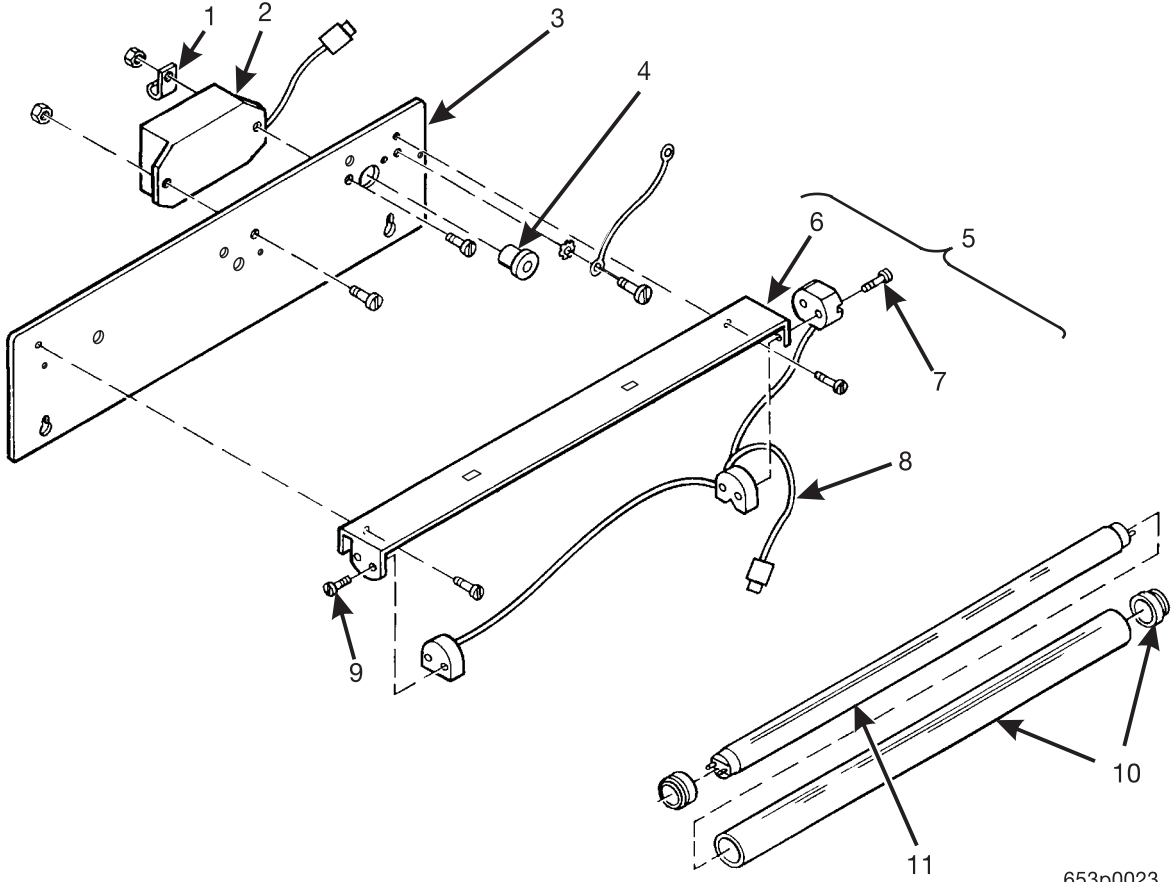

Hot Drink Center Parts Manual

653p0023

Figure 35. Service Light/Bracket Assembly - U.S.

Hot Drink Center Parts Manual

TABLE 35. SERVICE LIGHT/BRACKET ASSEMBLY - U.S.

INDEX	PART NUMBER	DESCRIPTION	QTY
-	6231372	SERVICE LIGHT/BRACKER ASSEMBLY - 115V	1
1	1452139	RETAINER - HARNESS	1
2	3151058	BALLAST ASSEMBLY	1
3	6231559	BRACKET - SERVICE LIGHT	1
4	3106154	BUSHING - #SB875	1
5	6231232	LIGHT ASSEMBLY - FLUORESCENT (INCLUDES INDEX NUMBERS 6-9)	1
6	2272036	BRACKER - LOWER LIGHT	1
7	3107171	SCREW - #4-36 X 5/8	2
8	2346016	HARNESS - FLUORESCENT LIGHT	1
9	1452076	SCREW - #4-36 X .437	2
10	6232305	LAMP SLEEVE AND END CAPS ASSEMBLY	1
11	2222096	FLUORESCENT LAMP	1