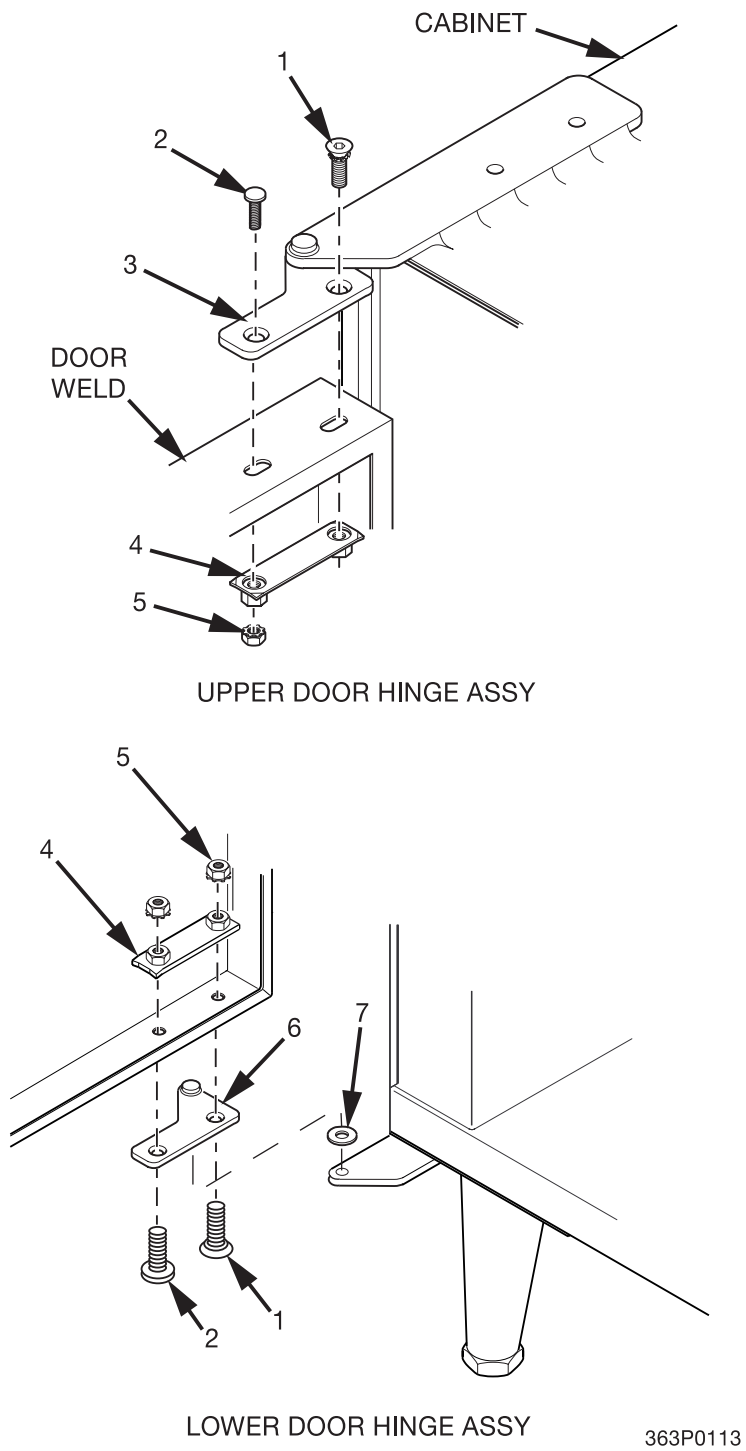

Hot Drink Center Parts Manual

Figure 19. Door Hinge Assemblies

Hot Drink Center Parts Manual

TABLE 19. DOOR HINGE ASSEMBLIES

INDEX	PART NUMBER	DESCRIPTION	QTY
1	6232036	SCREW - 5/16 - 18 X .75 FLT.HD SOCKET	4
2	6232208	WELD SCREW - #1/4-20 X 1" LONG	2
3	6232028	PLATE ASSEMBLY - HINGE MOUNTING	2
4	1211105	1/4-KEPS NUT EXT LW ZP	2
5	6232031	HINGE ASSEMBLY - DOOR - LOWER	1
	4872016	HINGE ASSEMBLY - DOOR - LOWER - SELECTA WHITE	
6	4242145	BEARING - THRUST - LOWER HINGE	1