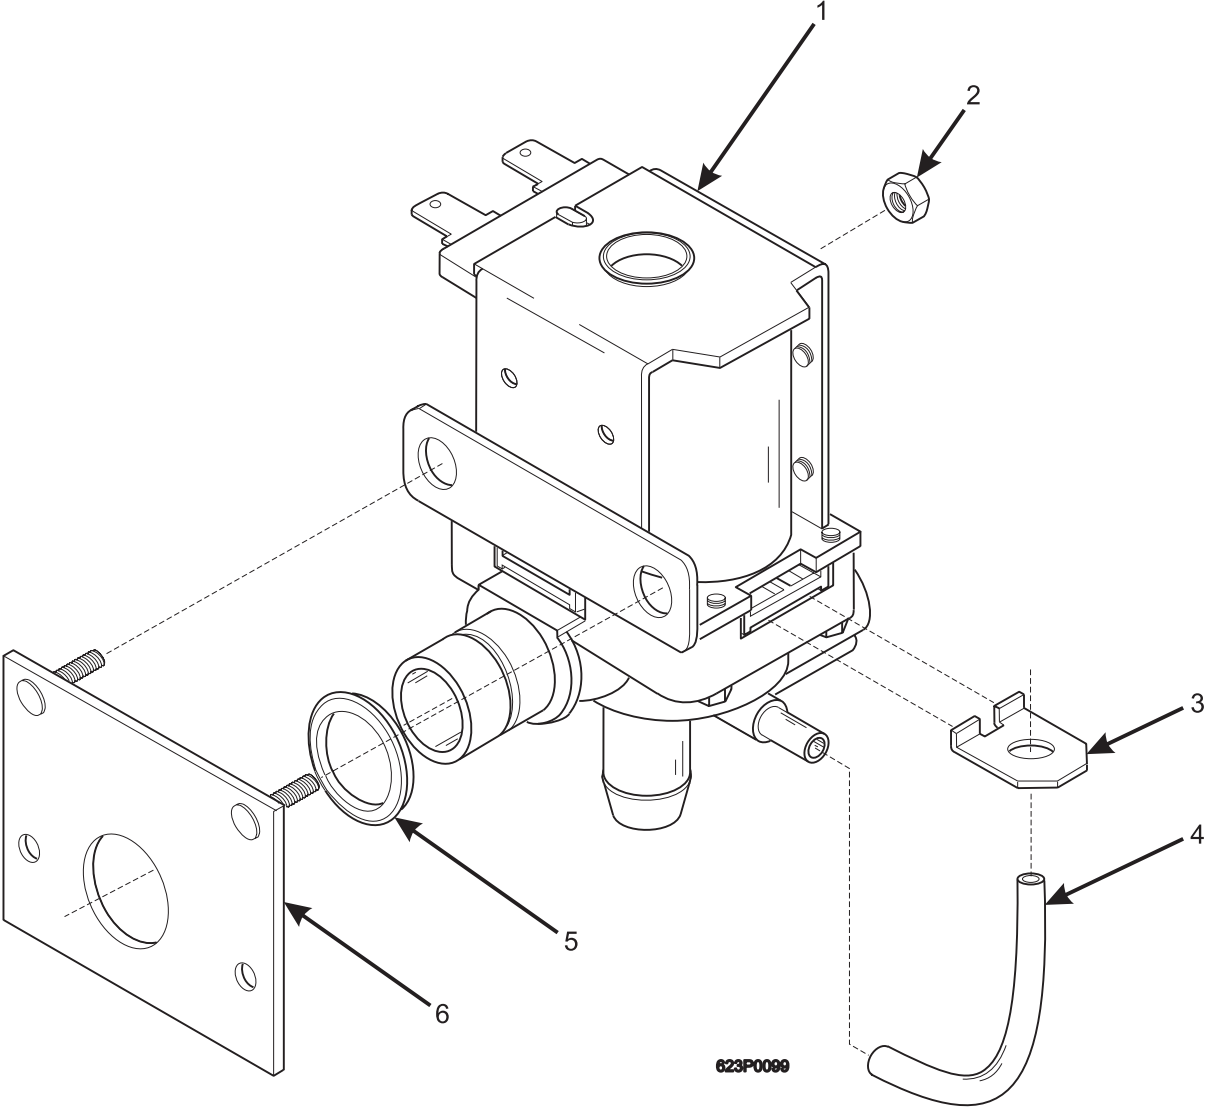

TABLE 72. VALVE ASSEMBLY - HOT WATER TANK

Hot Drink Center Parts Manual

Figure 72. Valve Assembly - Hot Water Tank

Hot Drink Center Parts Manual

TABLE 72. VALVE ASSEMBLY - HOT WATER TANK

INDEX	PART NUMBER	DESCRIPTION	QTY
1	6238112	VALVE ASSEMBLY, HOT WATER TANK (BRZ./MEX./U.S.)	REF
	6238116	VALVE ASSEMBLY, HOT WATER TANK (ARG./AUS./FR./GER./N.Z./S.A./SP./U.K.)	
1	6238111	VALVE - HOT WATER TANK - PUR-EATON GS-56 (BRZ./MEX./U.S.)	1
	6238115	VALVE - HOT WATER TANK - 230 V (ARG./AUS./FR./GER./N.Z./S.A./SP./U.K.)	
2	9900081	NUT - #8-32	2
3	6238196	RETAINER - TUBE	1
4	6118106	TUBING - PLASTIC 1/4 OD X 1/8 ID	3.5"
5	6238074	"O" RING - .48 IDX.10	1
6	6238113	VALVE MOUNTING PLATE AND STUD ASSEMBLY	1