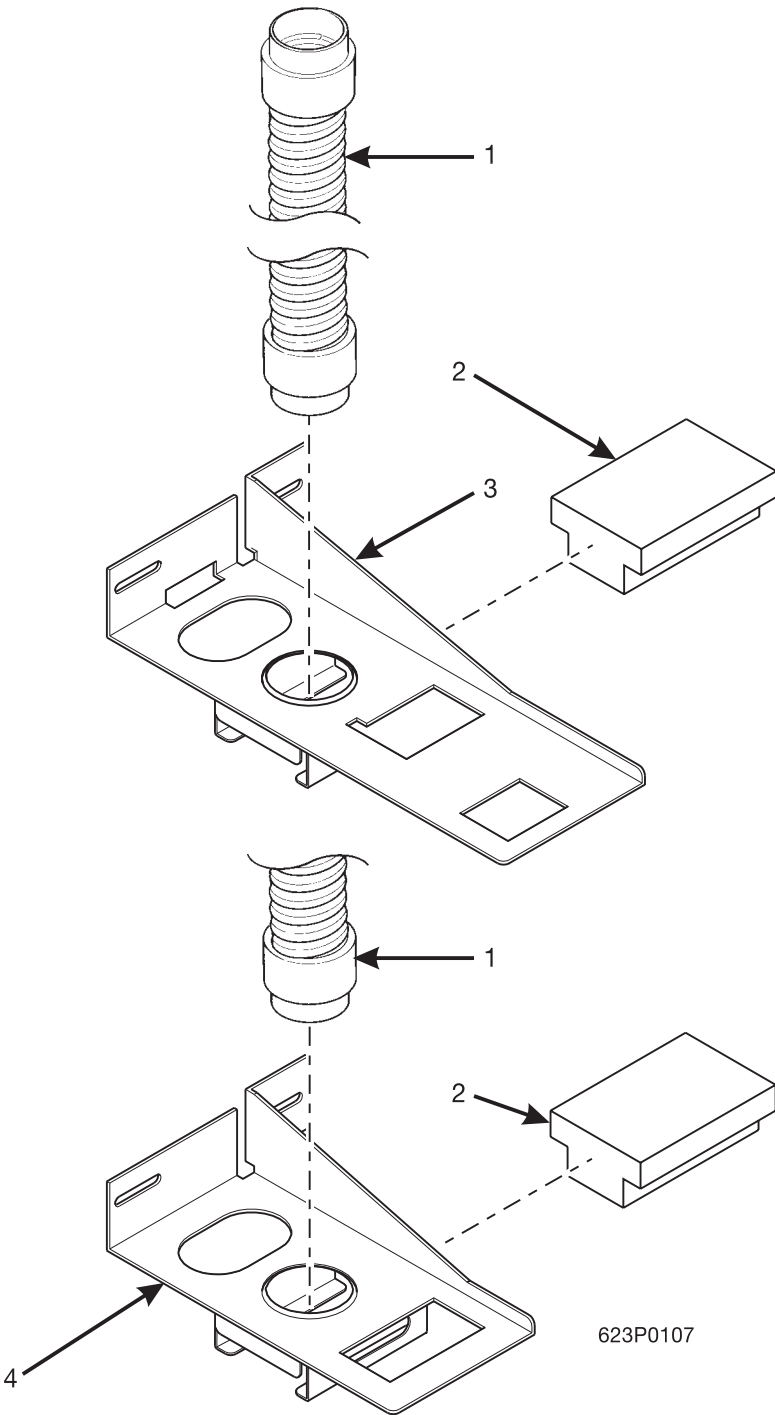

TABLE 61. BREWER EXHAUST FILTER LOCATOR AND BRACKET ASSEMBLY

Hot Drink Center Parts Manual

Figure 61. Brewer Exhaust Filter Locator and Bracket Assembly

Hot Drink Center Parts Manual

TABLE 61. BREWER EXHAUST FILTER LOCATOR AND BRACKET ASSEMBLY

INDEX	PART NUMBER	DESCRIPTION	QTY
1	6237354	HOSE ASSEMBLY - EXHAUST - COFFEE CHUTE	1
2	6237353	FILTER - EXHAUST - CHUTE	1
3	6234979	LOCATOR AND BRACKET ASSY - DUAL BREWER	OPT
4	6237352	LOCATOR AND BRACKET ASSY - SINGLE BREWER	OPT