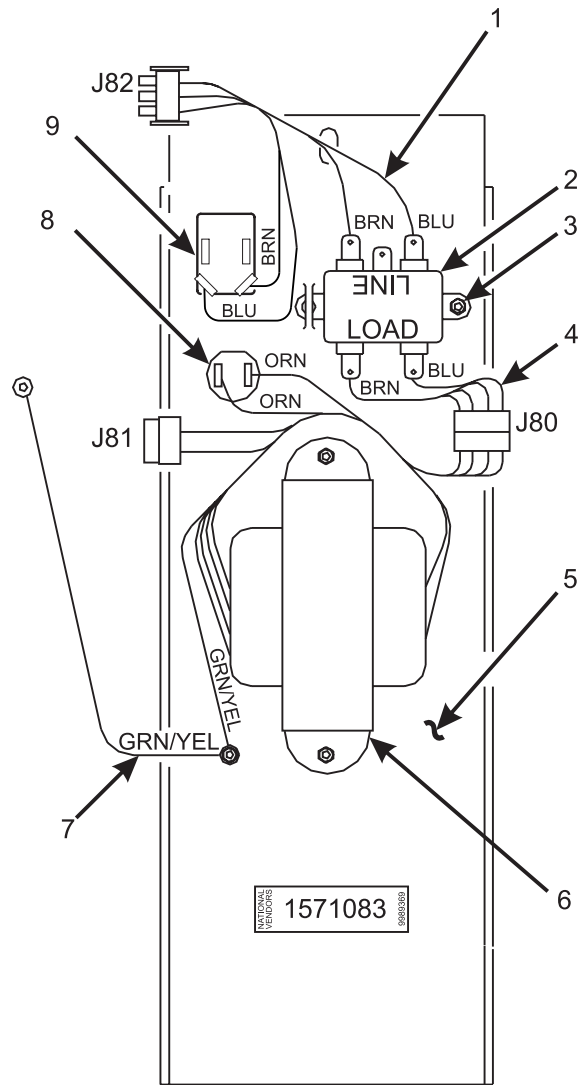

Hot Drink Center Parts Manual

633P0006

Figure 47. Power Panel Assembly - ARG./AUS./N.Z./U.K.

Hot Drink Center Parts Manual

TABLE 47. POWER PANEL ASSEMBLY - ARG./AUS./N.Z./U.K.

INDEX	PART NUMBER	DESCRIPTION	QTY
-	1571083	POWER PANEL ASSEMBLY - U.K.	REF.
1	1579014	HARNESS - POWER PANEL - INTERNATIONAL	1
2	9989100	INTERFERENCE FILTER	1
3	9900081	NUT - #8-32 KEPS ZINC PLATE	-
4	1579016	JUMPER - TRANSFORMER - INTERNATIONAL	1
5	1571048	PLATE AND STUD ASSEMBLY - POWER - U.K.	1
6	9989042	TRANSFORMER - 115V/230V PRIMARY, 24 V SECONDARY	1
7	9984165	JUMPER - GROUND WIRE	1
8	9989674	CIRCUIT BREAKER - 4 AMP	1
9	9984624	SWITCH - DPST - TOGGLE - 20 AMP	1