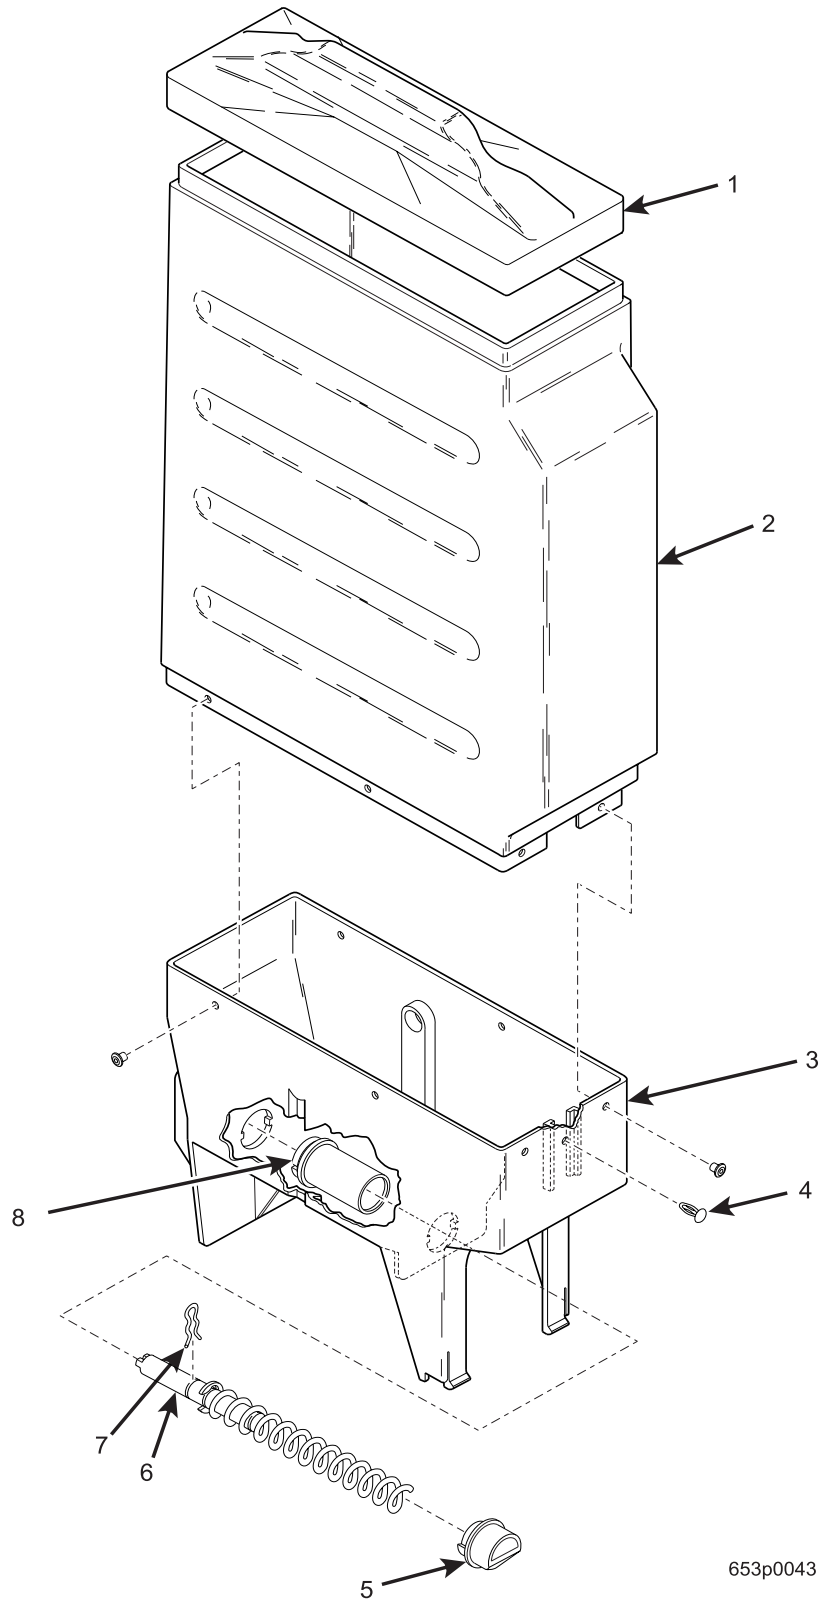

Hot Drink Center Parts Manual

653p0043

Figure 84. Canister Assembly 6237423

Hot Drink Center Parts Manual

TABLE 84. CANISTER ASSEMBLY 6237423

INDEX	PART NUMBER	DESCRIPTION	QTY
-	6237423	CANISTER ASSEMBLY - LEAF TEA - LOW CAPACITY	-
1	6237069	LID - CANISTER	1
2	6337027	SLEEVE - CAN. - DECAF COFFEE	1
3	6237062	CANISTER BASE	1
4	6237053	FASTENER - PUSH IN	1
5	6237080	NOZZLE - DISPENSING - CANISTER	1
6	6237095	AUGER AND SHAFT ASSEMBLY (INCLUDES THE NEXT 3 ITEMS)	1
-	6237025	RETAINING RING-"E"-.500	1
-	6237045	AUGER-CANISTER-COFFEE	1
-	6237097	SHAFT-AUGER	1
7	6337020	CLIP - SPRING	1
8	6237014	BEARING - CANISTER	1