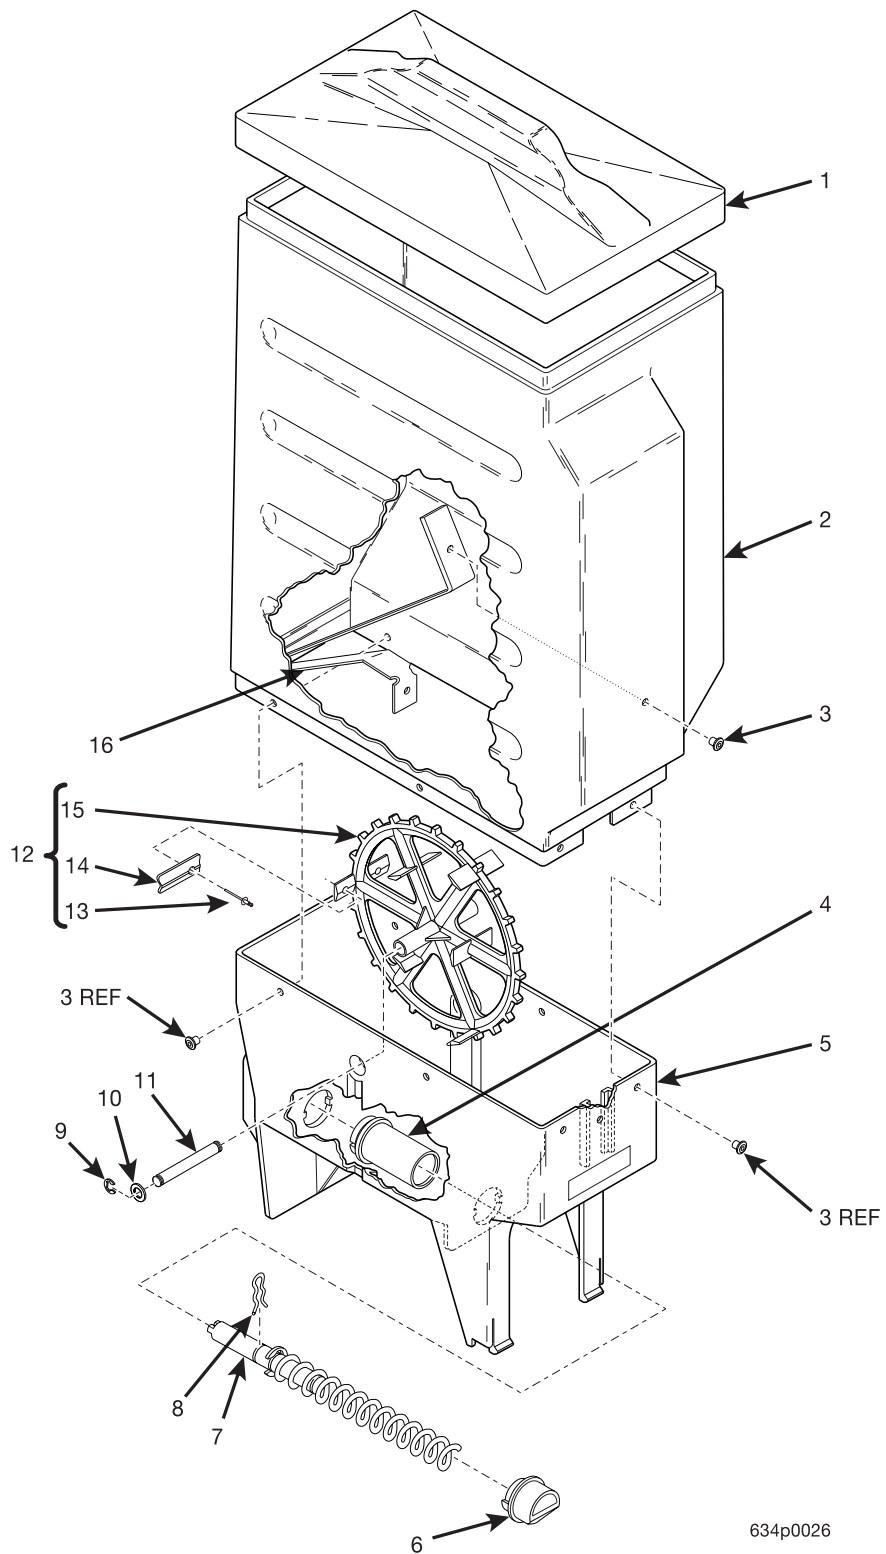

Hot Drink Center Parts Manual

634p0026

Figure 85. Canister Assembly 6337022

Hot Drink Center Parts Manual

TABLE 85. CANISTER ASSEMBLY 6337022

INDEX	PART NUMBER	DESCRIPTION	QTY
-	6337022	CANISTER ASSEMBLY - COFFEE - FRESH BREW	-
1	6237066	LID - CANISTER	1
2	6337024	SLEEVE - CAN. - PUNCHED - PRE GROUND COFFEE	1
3	6237019	ALUMINUM "POP: RIVETS - .187 DIA	8
4	6237014	BEARING - CANISTER	1
5	6337021	CANISTER BASE - F.B. COFFEE	1
6	6237063	NOZZLE - DISPENSING - CANISTER	1
7	6237095	AUGER AND SHAFT ASSEMBLY (INCLUDES THE NEXT 3 ITEMS)	1
-	6237025	RETAINING RING-"E"-.500	1
-	6237045	AUGER-CANISTER-COFFEE	1
-	6237097	SHAFT-AUGER	1
8	6337020	CLIP - SPRING	1
9	9900415	RETAINING RING - REINFORCED "E" TYPE - .156	2
10	6237116	WASHER - SEAL - WEAR PLATE	2
11	6337032	SHAFT - CANISTER - COFFEE	1
12	6337030	MIXING WHEEL ASSEMBLY (INCLUDES INDEX NUMBERS 13 THROUGH 16)	1
13	6237019	ALUMINUM "POP: RIVETS - .187 DIA	2
14	6337087	EXTENSION - WHEEL - F.B.	2
15	6337086	MIXING WHEEL - F.B. COFFEE	1
16	6237020	THUMPER SPRING - GROUND COFFEE	1