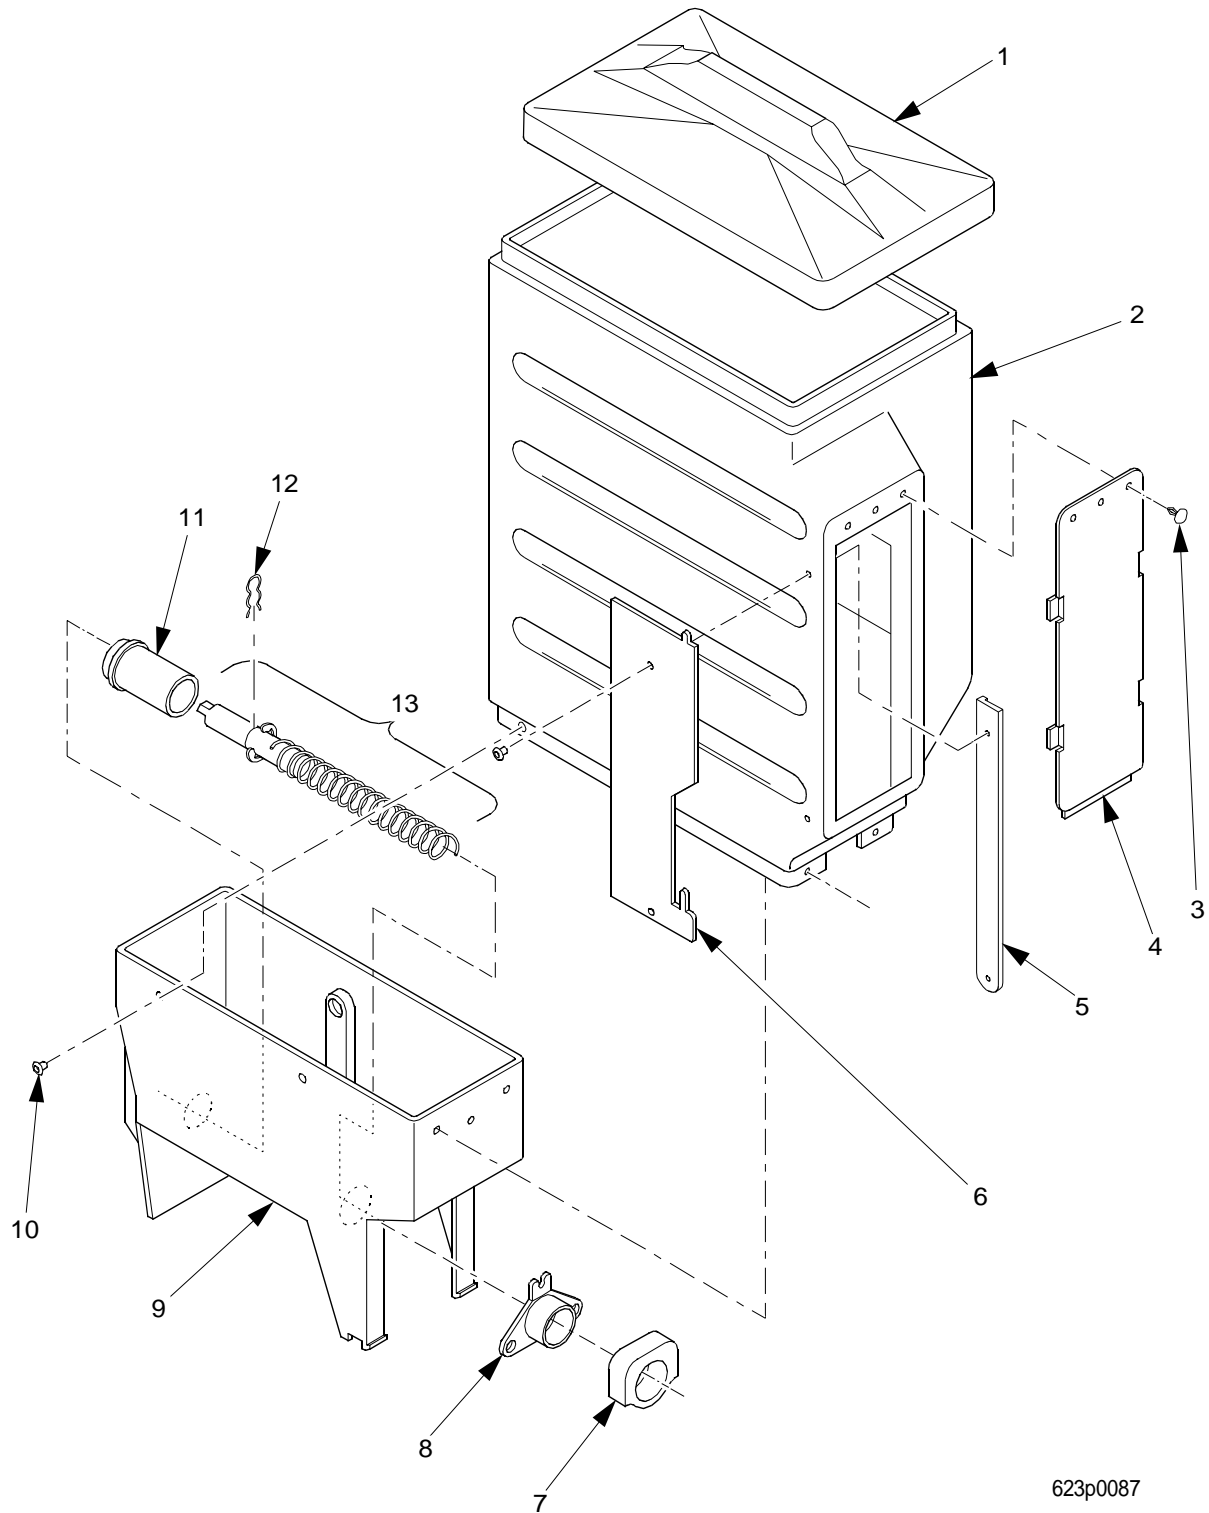

Hot Drink Center Parts Manual

623p0087

Figure 86. Canister Assembly 6237422

Hot Drink Center Parts Manual

TABLE 86. CANISTER ASSEMBLY 6237422

INDEX	PART NUMBER	DESCRIPTION	QTY
-	6237422	CANISTER ASSEMBLY - COFFEE BEAN	-
1	6237066	LID - CANISTER	1
2	6237065	SLEEVE - CANISTER	1
3	6237053	FASTENER - PUSH IN	4
4	6237087	WINDOW INSERT	1
5	6237518	STIFFENER - HINGE PLATE	1
6	6237517	HINGE PLATE - BEAN WINDOW	1
7	6237288	GASKET - GRINDER	1
8	6237031	NOZZLE	1
9	6237064	CANISTER BASE	1
10	6237019	ALUMINUM "POP" RIVETS - .187 DIA	8
11	6237014	BEARING - CANISTER	1
12	6337020	CLIP - SPRING	1
13	6237095	AUGER AND SHAFT ASSEMBLY (INCLUDES THE NEXT 3 ITEMS)	1
-	6237025	RETAINING RING-"E"-.500	1
-	6237045	AUGER-CANISTER-COFFEE	1
-	6237097	SHAFT-AUGER	1