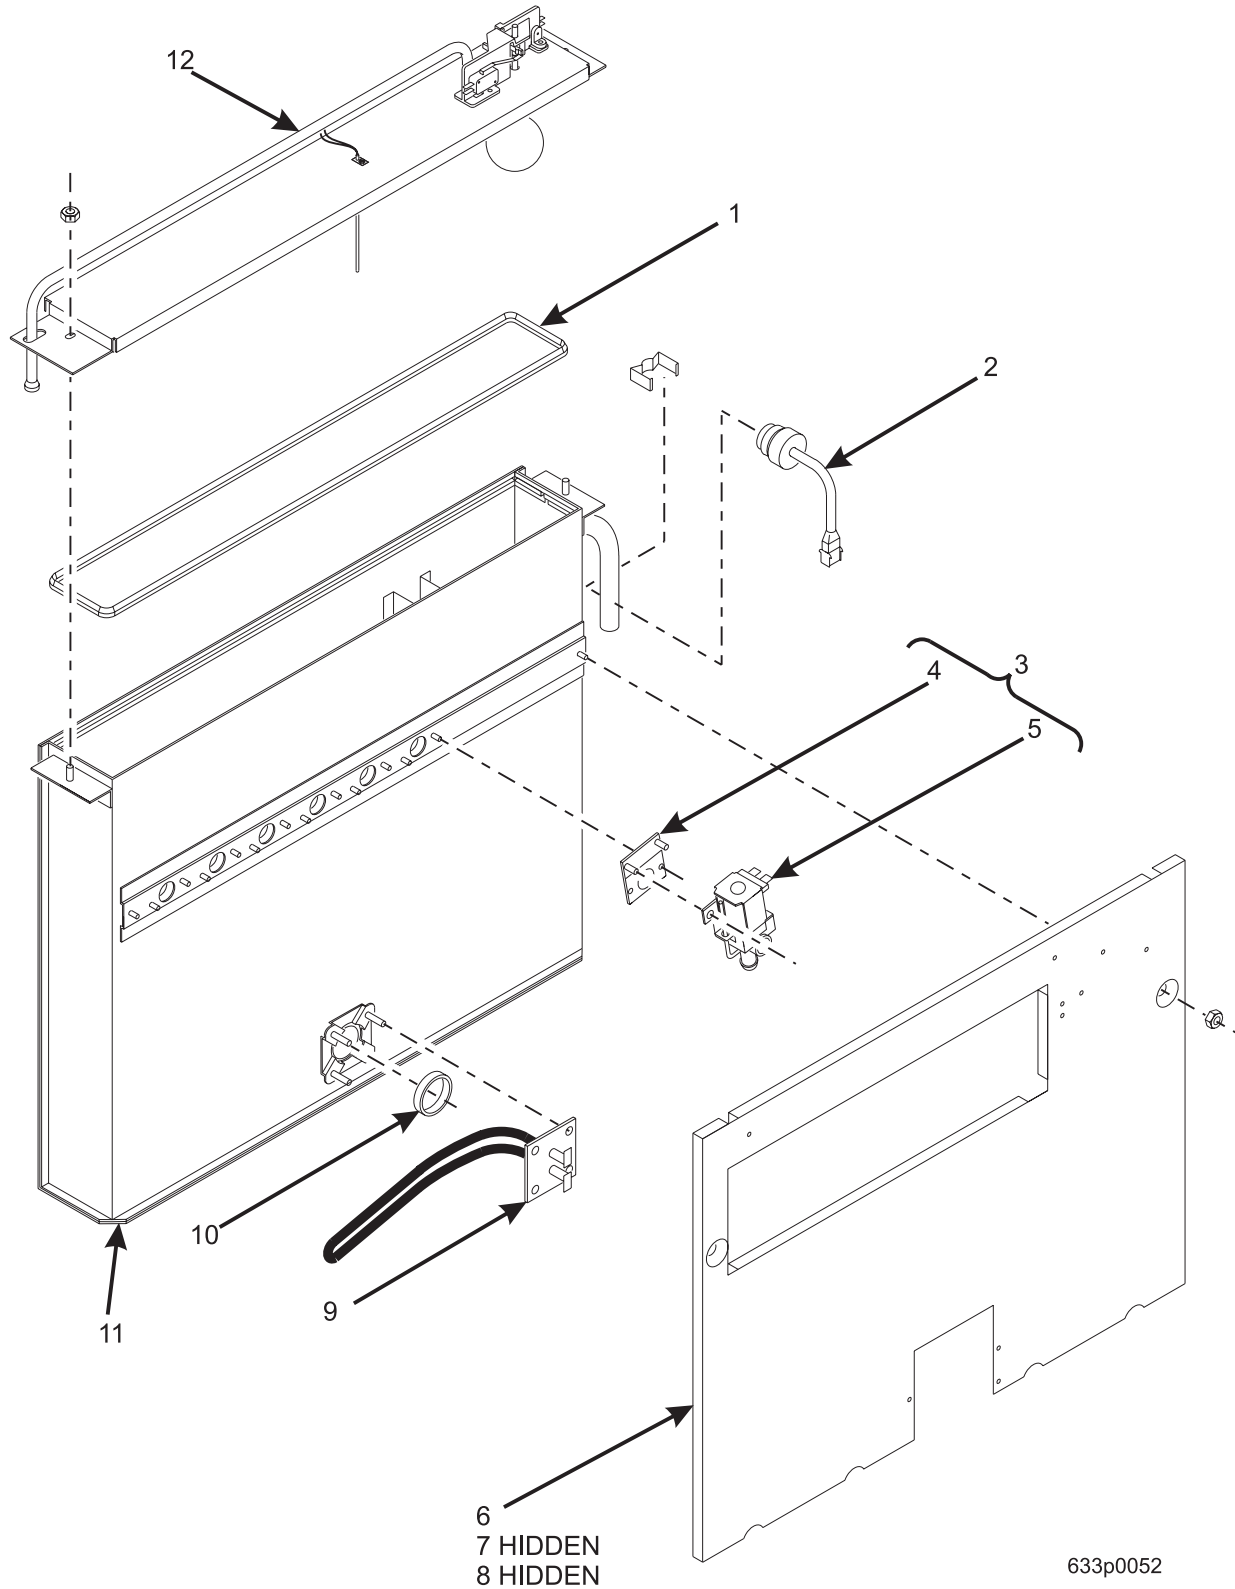

Hot Drink Center Parts Manual

Figure 70. Hot Water Tank Assembly

Hot Drink Center Parts Manual

TABLE 70. HOT WATER TANK ASSEMBLY

INDEX	PART NUMBER	DESCRIPTION	QTY
-	6338044	WATER TANK ASSEMBLY - 115 V	1
	6338045	WATER TANK ASSEMBLY - 230 V	
1	6238026	GASKET - VULCANIZED - WATER TANK	1
2	6338003	THERMOSTAT ASSEMBLY - AUTO RESET	1
3	6238112X	VALVE ASSEMBLY - H.W.T. - 115V (INCLUDES THE FOLLOWING 5 ITEMS)	OPT.
4	6238113	VALVE - MOUNTING PLATE & STUD ASSEMBLY	1
5	6338053	VALVE - 120V - H.W.T.	1
	6238116X	VALVE ASSEMBLY - HWT - 230 V	
-	6338054	VENT - ELBOW - SIEBE K72876	1
-	6238074	"O" RING - .48 ID X .10 (NOT SHOWN)	1
-	9900081	NUT - #8-32 KEPS ZINC PLATE (NOT SHOWN)	1
6	6238075	COVER - FRONT - WATER TANK	1
7	6238137	INSULATION - TOP - HOT WATER TANK (NOT SHOWN)	1
8	6238136	INSULATION - BOTTOM - HOT WATER TANK (NOT SHOWN)	1
9	6338041	HEATER - 1250W - 120V	1
	6338042	HEATER - 2000W - 230V	
10	6238042	GASKET - HEATER	1
11	6338007	WELD ASSEMBLY - WATER TANK - 115V (SHOWN) (NOTE: THIS ASSEMBLY HAS A SINGLE OVERFLOW OUTLET)	1
	6338008	WELD ASSEMBLY - WATER TANK - 230V (NOTE: THIS ASSEMBLY HAS TWO OVERFLOW OUTLETS)	
12	6338046	LID ASSEMBLY - FINAL - H.W.T.	1
ALSO AVAILABLE			
-	9905010	REPL. PKG - WATER VALVE - HOT DRINK (CONTAINS 10 EACH OF "O" RING PART NUMBER 6238074)	