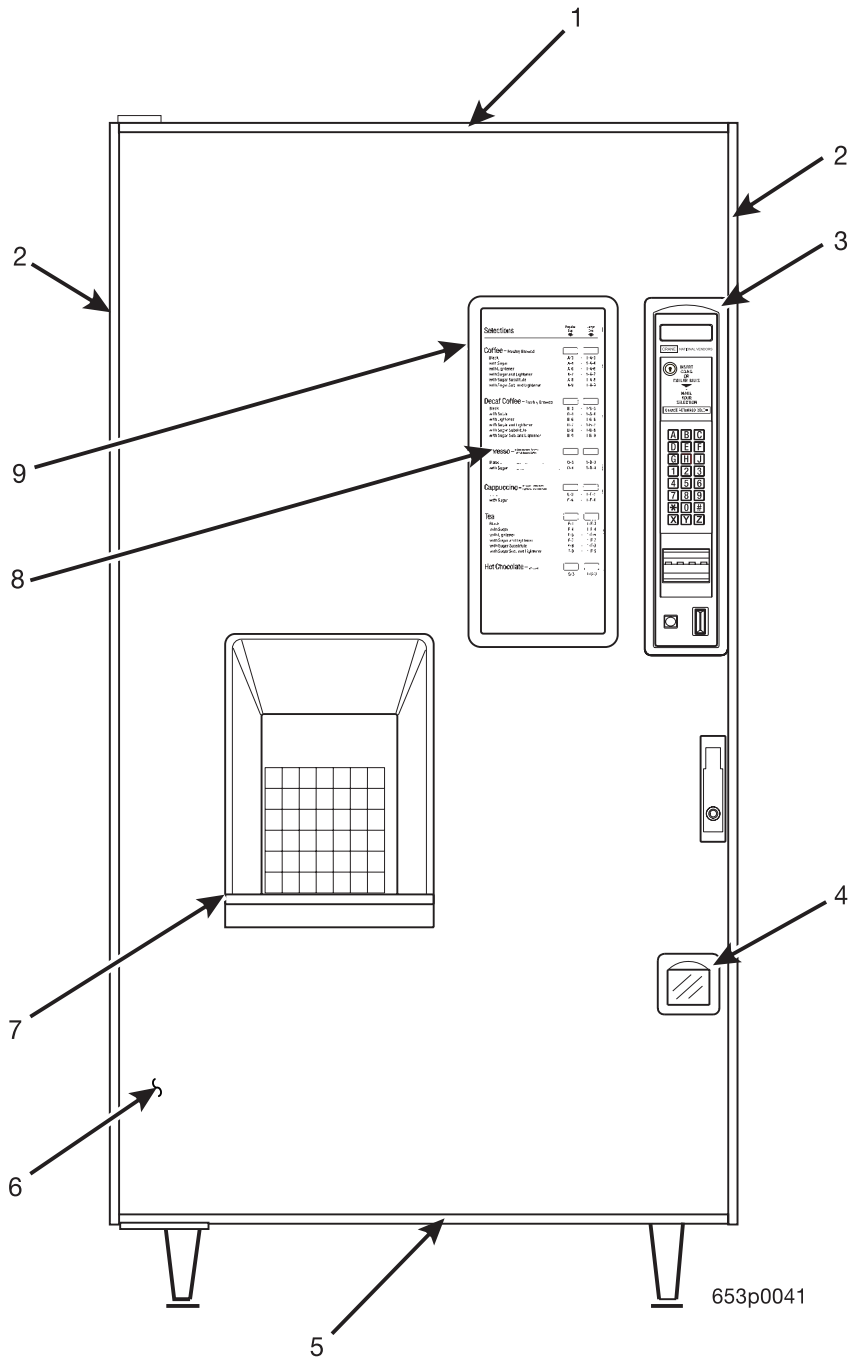

Hot Drink Center Parts Manual

Figure 6. Trim - Superior Full P.O.P.

Hot Drink Center Parts Manual

TABLE 6. TRIM - SUPERIOR FULL P.O.P.

INDEX	PART NUMBER	DESCRIPTION	QTY
1	1592067	TRIM - DOOR - HORIZONTAL - BLACK	1
2	1592069	TRIM - DOOR - SIDE - BLACK	2
3	1575047	CASTING - MONETARY FRAME - BLACK	1
4	1572011	TRIM - COIN CUP - BLACK	1
5	6232099	EDGE PROTECTOR - BOTTOM	1
6	6332063	PHOTO POP - DOOR - SUPERIOR	1
7	3152045	FRAME - CUP DELIVERY DOOR	1
8	6332083	LENS - SELECTION INSERT	1
9	6232044	FRAME - PRODUCT IDENTIFIER	1