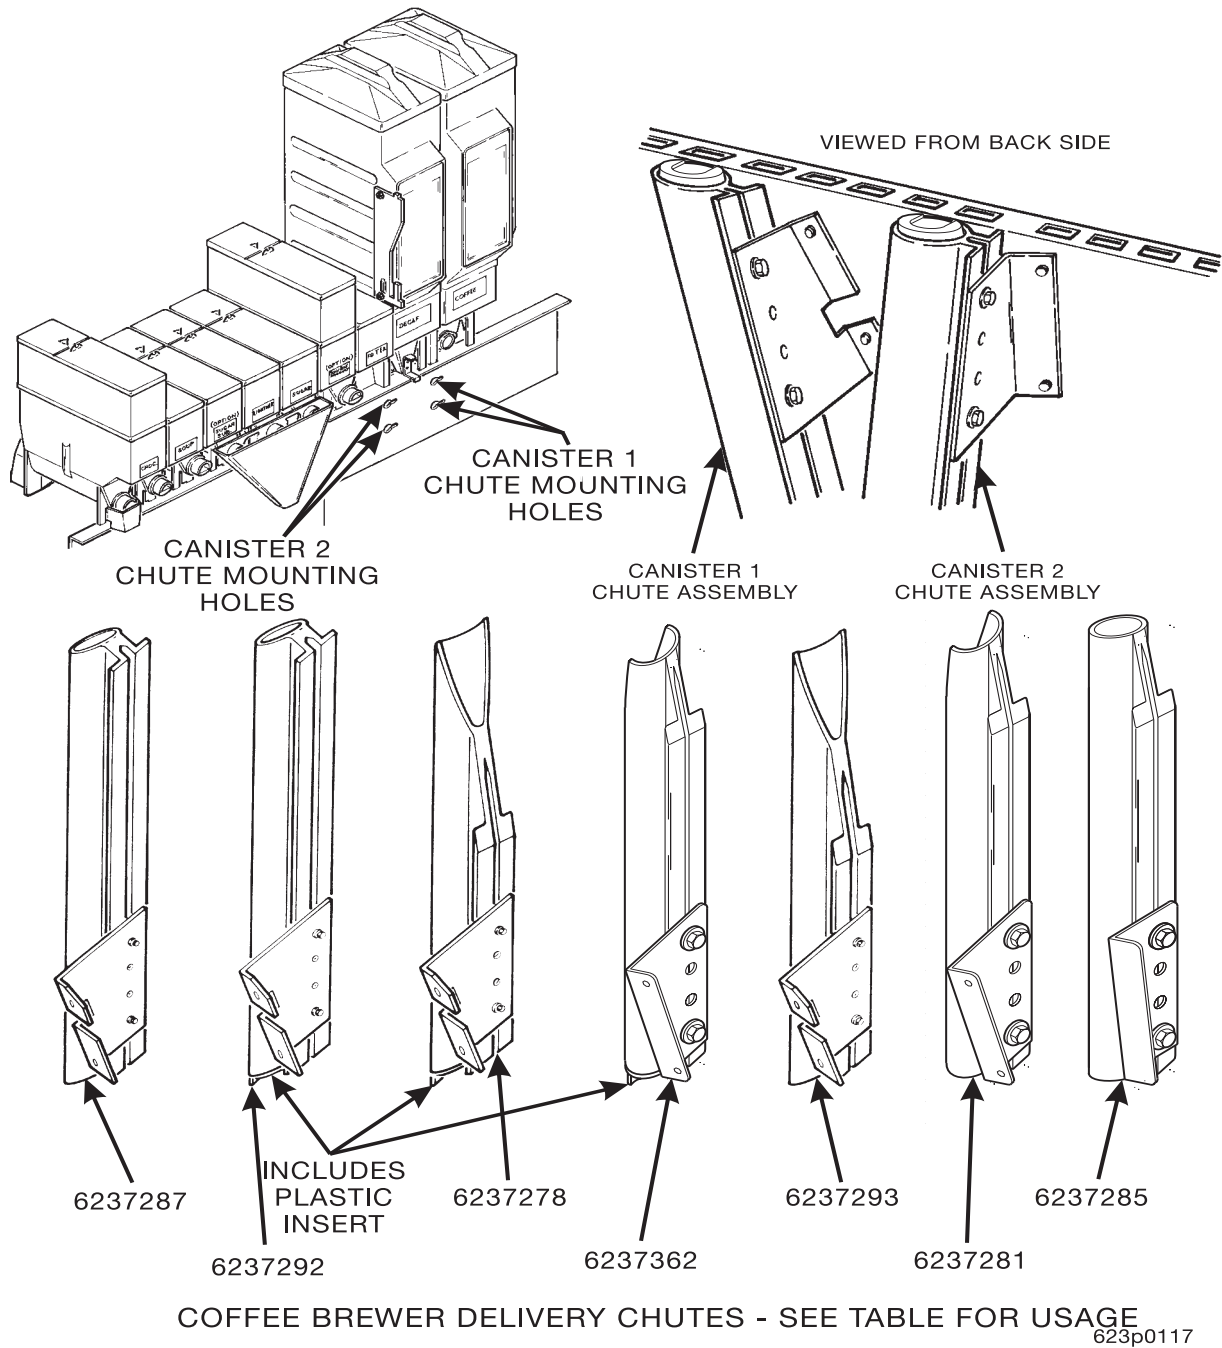

Hot Drink Center Parts Manual