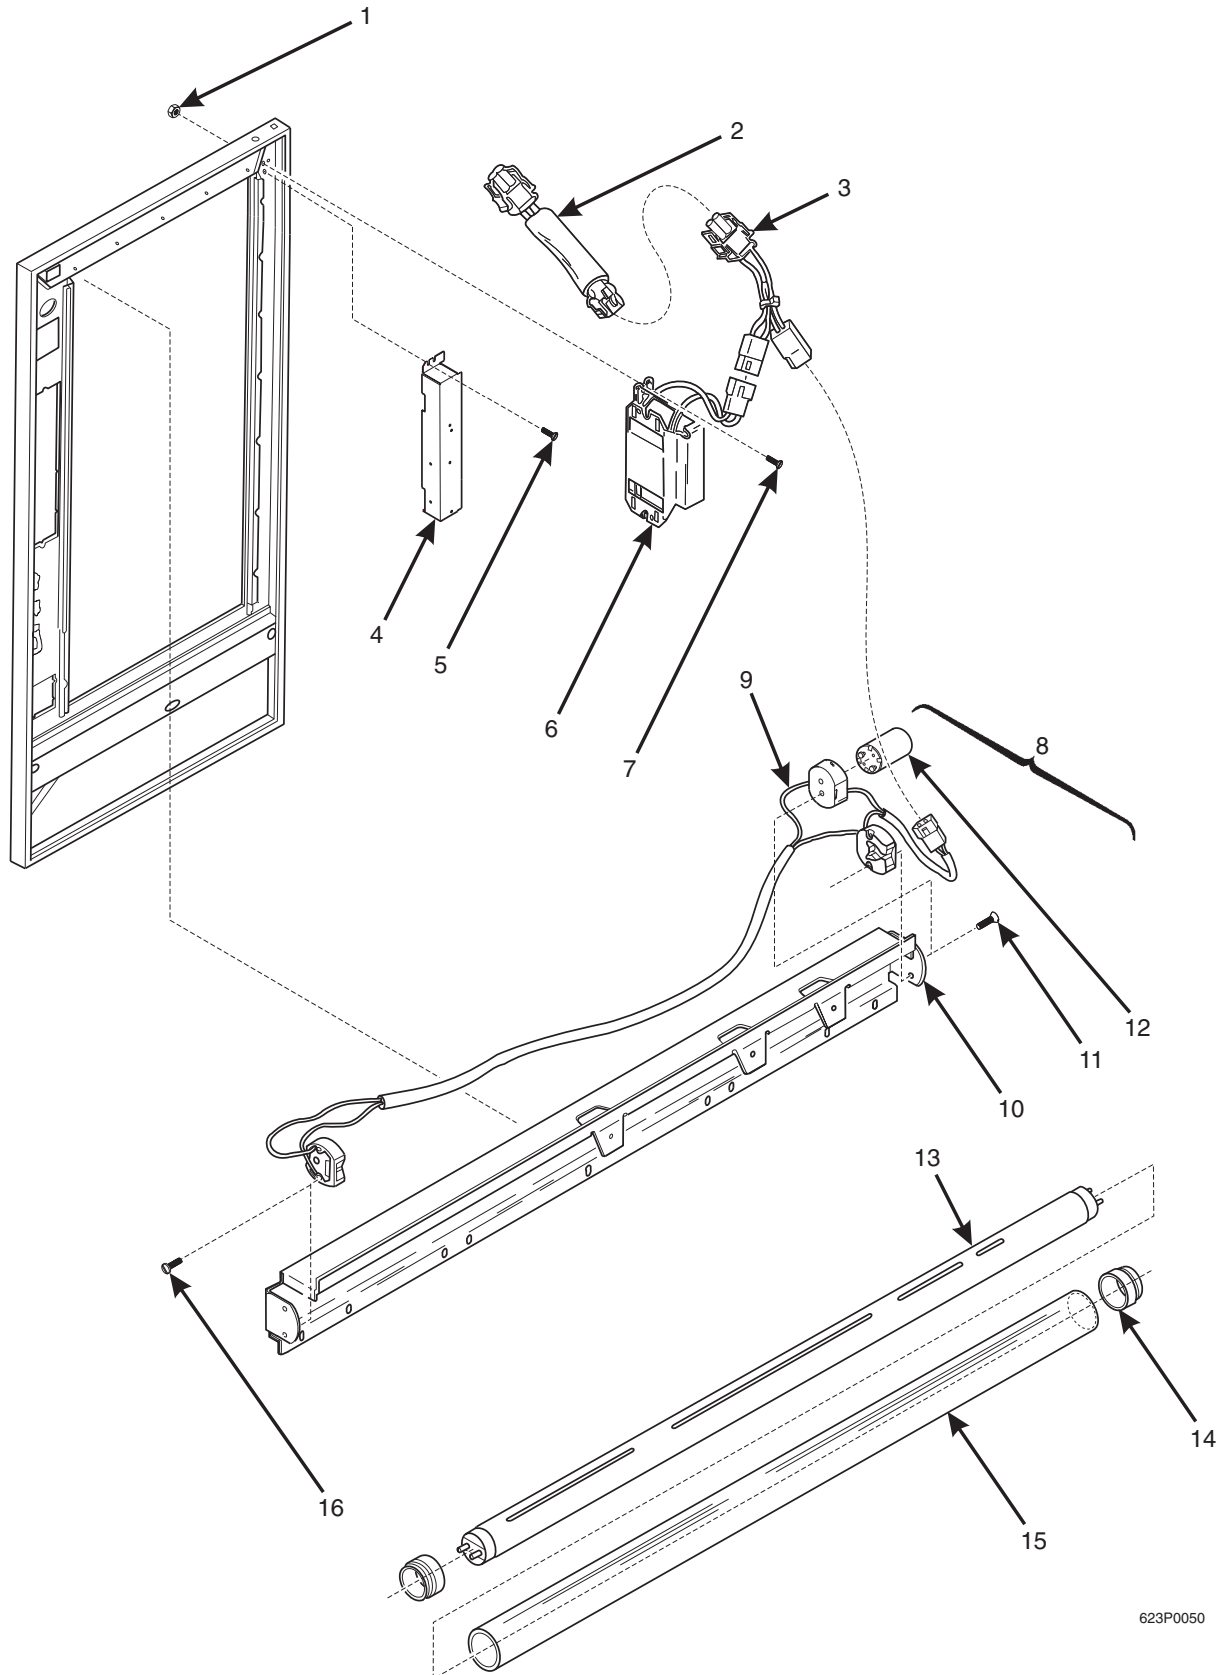

Hot Drink Center Parts Manual

TABLE 15. AUTOMATIC DELIVERY DOOR

INDEX	PART NUMBER	DESCRIPTION	QTY
-	6239026	HARNESS - AUTO DOOR (NOT SHOWN) (TABLE 100)	1
-	1452139	RETAINER - HARNESS (NOT SHOWN)	3
1	1477020	GEAR - TRAY	1
2	1477113	COUPLING - SPIRAL	1
3	5220108	SWITCH	1
5	1577035	MOTOR AND PCB ASSEMBLY	1
6	6232263	COVER - MOTOR - VEND DOOR	1
7	6532010	TRACK - GEAR RACK	1
8	6232172	TRACK - VEND DOOR	1
9	6232096	STOP - VEND DOOR	1
10	6232084	SPOOL - SPRING	1
11	6232065	DOOR - VEND	1
12	6232091	SPRING - VEND DOOR	1
13	6232085	SHAFT - SPOOL	1
14	3108141	SPRING COVER AIR GAP	1
15	6232160	PLATE ASSEMBLY - RACK	1
16	6234106	RACK - BREWER	1
17	6232089	HOUSING - SPRING	1
18	6332143	BRACE - CUP MECH	1

Hot Drink Center Parts Manual

623P0050

Figure 16. Fluorescent Lamp Assembly and Ballast (Standard and Millennium Styles)