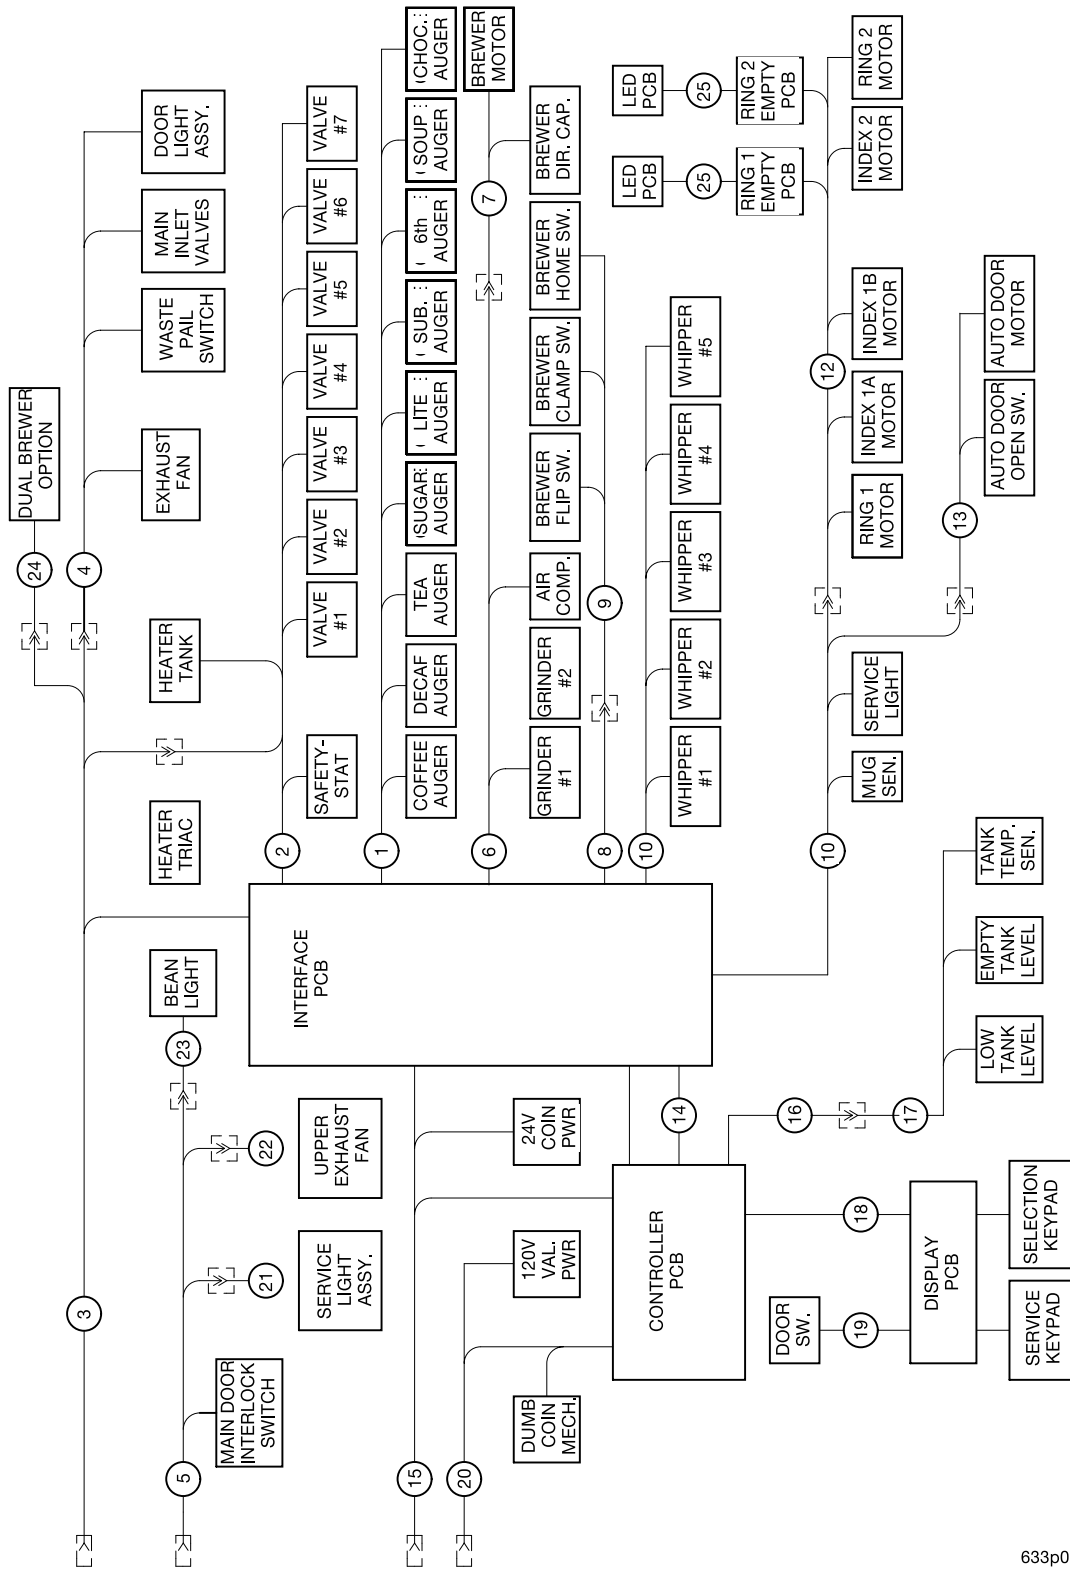

Hot Drink Center Parts Manual

633p005E

Figure 100. Overall Wiring Harnesses

Hot Drink Center Parts Manual

TABLE 100. OVERALL WIRING HARNESES

INDEX	PART NUMBER	DESCRIPTION	633	635	637
1	6339001	HARNESS - HDC AUGERS			
2	6339019	HARNESS - HDC VALVES AND HEATER			
3	6339004	HARNESS - HDC - AC1			
4	6339013	HARNESS - HDC - AC2			
5	1579010	JUMPER - INTERLOCK - DOMESTIC			
6	6339003	HARNESS - BREW AND GRIND			
7	6239016	HARNESS - BREWER			
8	3639015	HARNESS - PCB TO BREW SWITCHES			
9	6239016	HARNESS - BREWER			
10	6339005	HARNESS - HDC DC - CABINET			
11	-	NOT USED			
12	6239048	HARNESS - CUP MECHANISM			
13	6239026	HARNESS - AUTO DOOR			
14	1579008	CABLE - RIBBON - 16 CONDUCTOR			
15	9989750	HARNESS - 24 VAC - PCB & COIN POWER			
16	6339009	JUMPER - PCB TO FLOAT SWITCHES			
17	6339021	HARNESS - FLOAT SWITCHES			
18	6339017	FLAT CABLE - DISPLAY TO CONTROLLER			
19	1579009	JUMPER - MONETARY DOOR SWITCH			
20	1579003	HARNESS - COIN MECHANISM			
21	6339007	JUMPER - CABINET SERVICE LIGHT			
22	6339000	HARNESS - INTERLOCK TO EXHAUST			
23	6339008	JUMPER - FLOAT SWITCH ASSEMBLY			
24	6239013	HARNESS - DUAL BREWER			
25	6233106	HARNESS - CUP DETECTOR LED			
-	1451124	SUPPRESSION NETWORK ASSEMBLY			
-	1475117	HARNESS - INTERFACE - DEB - VALIDATOR - COIN MECH			
-	1475119	JUMPER - GROUND WIRE			
-	1579005	HARNESS - MARS PULSE VALIDATOR			
-	1579006	HARNESS - MAKA PULSE VALIDATOR			
-	1579013	HARNESS - POWER PANEL DOMESTIC			
-	1579017	HARNESS - COIN HANDLING - POWER			
-	1579018	HARNESS - DATA PRINTER INTERFACE