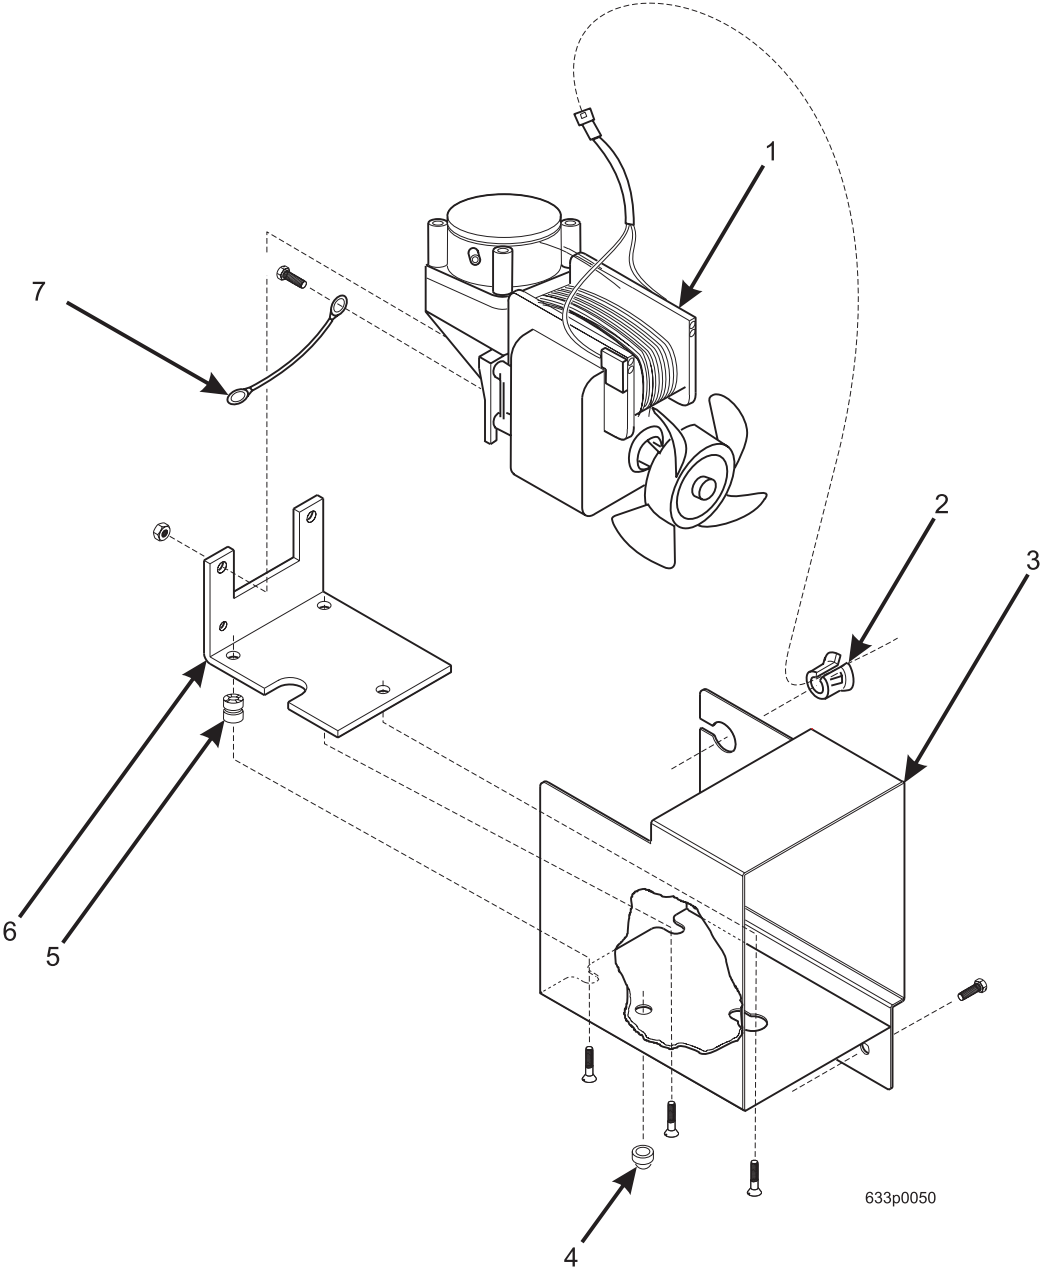

Hot Drink Center Parts Manual

Figure 38. Air Compressor Assembly (ARG./US./FR./GER./S.A./SP./U.K.)

Hot Drink Center Parts Manual

TABLE 38. AIR COMPRESSOR ASSEMBLY (ARG./US./FR./GER./S.A./SP./U.K.)

INDEX	PART NUMBER	DESCRIPTION	QTY
-	6334000	AIR COMPRESSOR ASSEMBLY - 230 V	1
1	6334010	AIR COMPRESSOR - BREWER - 230 V	1
2	3502907	BUSHING #OCB-500	1
3	6334008	COVER - AIR COMPRESSOR	1
4	6231319	BUMPER - PLUG	1
5	6237205	VIBRATION ISOLATOR - .250 DIAMETER	3
6	6334009	BRACKET - AIR COMPRESSOR	1
7	9984165	JUMPER - GROUND WIRE	1