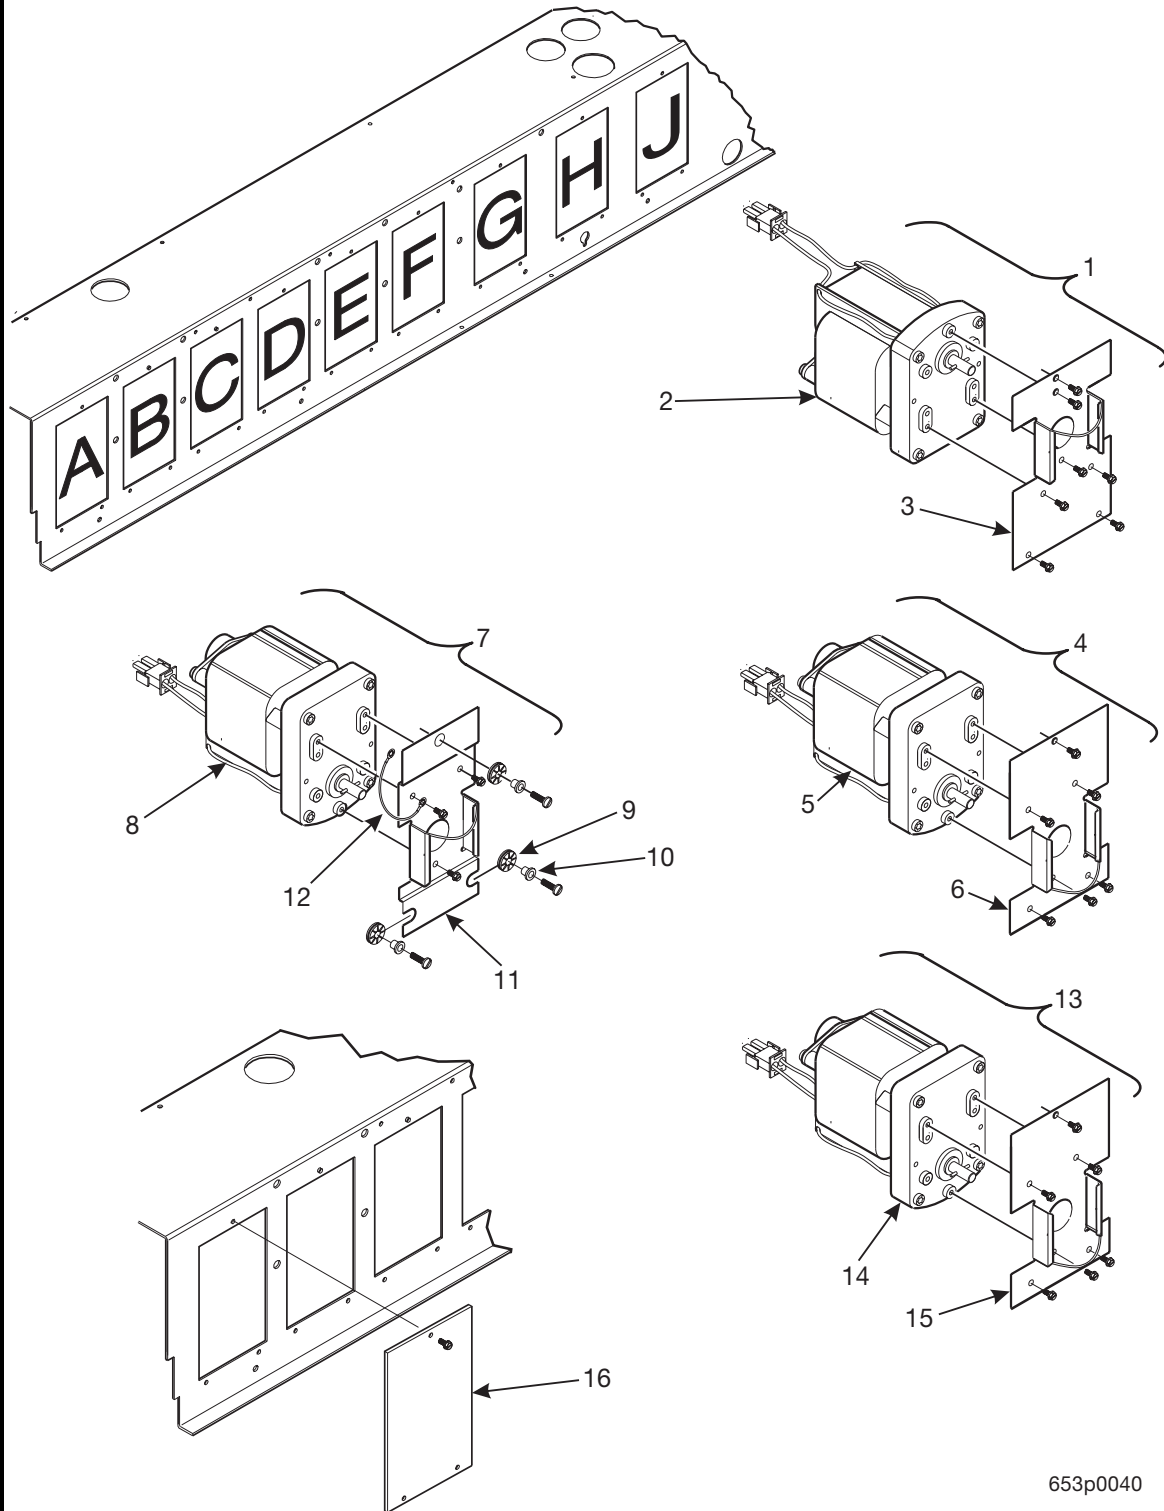

Hot Drink Center Parts Manual

Figure 97. Canister Motor and Plate Assemblies

Hot Drink Center Parts Manual

TABLE 97. CANISTER MOTOR AND PLATE ASSEMBLIES

INDEX	PART NUMBER	DESCRIPTION	QTY
1	6237438	MOTOR AND PLATE ASSEMBLY - 115V AC - COFFEE (INCLUDES ITEMS 2 AND 3)	-
2	6237165	MOTOR - CANISTER - 200 RPM - 115V	1
3	6237077	PLATE - MOTOR MOUNTING - COFFEE	1
4	6237436	MOTOR AND PLATE ASSEMBLY - 200 RPM - 115V (INCLUDES ITEMS 5 AND 6)	-
5	6237165	MOTOR - CANISTER - 200 RPM - 115V	1
6	6237074	PLATE - MOTOR MOUNTING	1
7	6237184	MOTOR AND PLATE ASSEMBLY - LIGHTENER - 115V (INCLUDES ITEMS 8, 11, AND 12)	1
8	6237165	MOTOR - CANISTER - 200 RPM - 115V	1
9	6237356	VIBRATION ISOLATOR	3
10	6237170	BUSHING - CANISTER	3
11	6237172	PLATE - MOTOR MOUNTIN	1
12	1475119	JUMPER - GROUND WIRE	1
13	6237437	MOTOR AND PLATE ASSEMBLY - 60 RPM - 115V (INCLUDES ITEMS 14 AND 15)	-
14	6237057	MOTOR - CANISTER - 61 RPM - 115V	1
15	6237074	PLATE - MOTOR MOUNTING	1
16	6231376	MOTOR CHANNEL COVER (USED WHEN THERE IS NOT A MOTOR IN A POSITION)	OPT