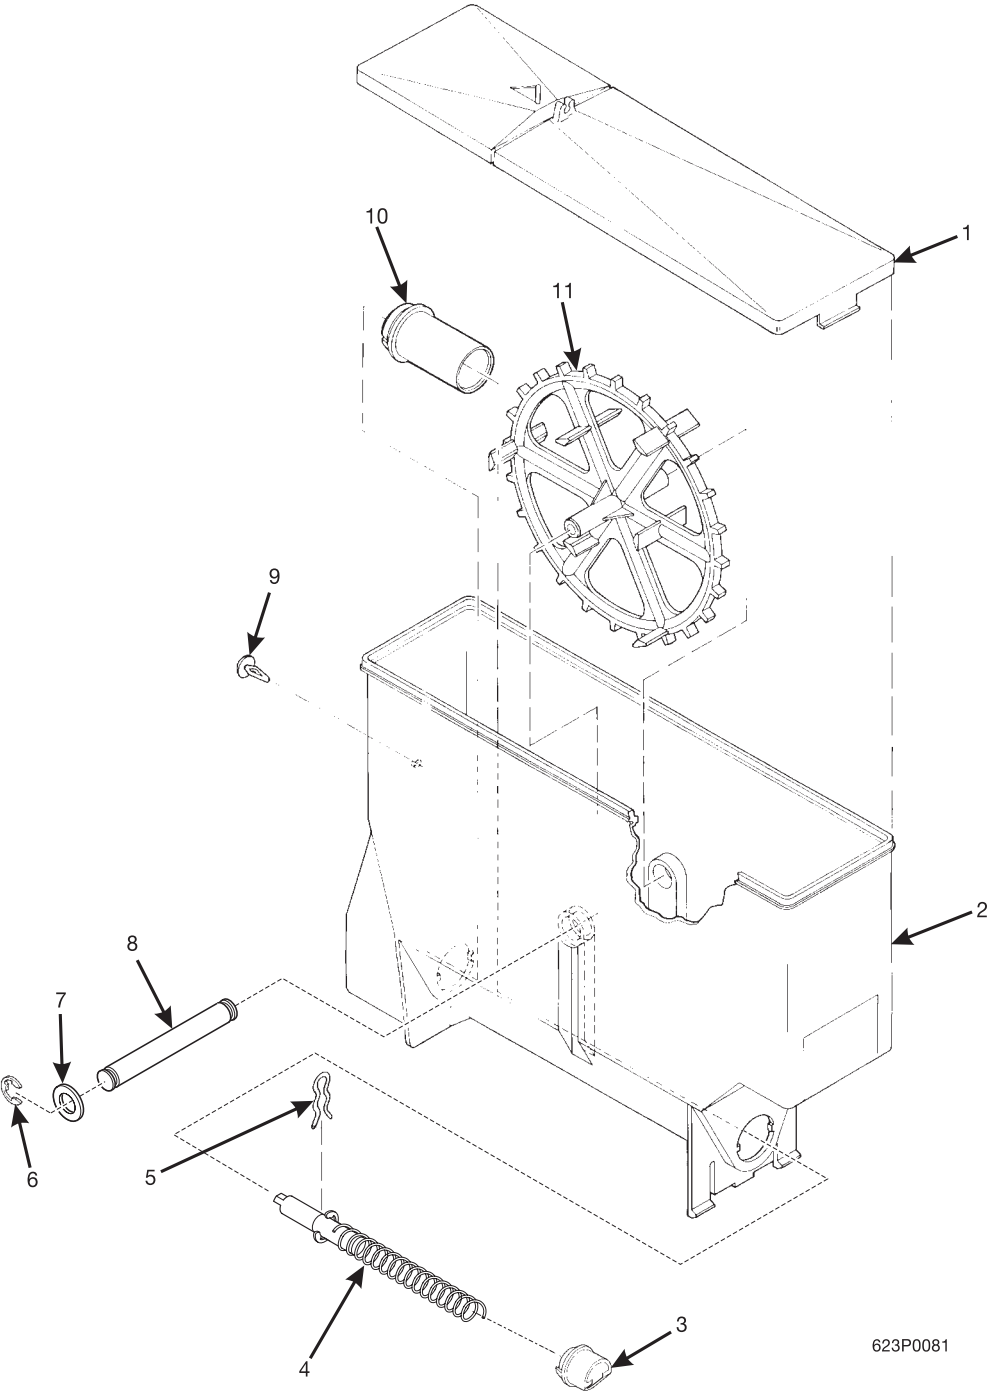

Hot Drink Center Parts Manual

623P0081

Figure 80. Canister Assembly 6237446

Hot Drink Center Parts Manual

TABLE 80. CANISTER ASSEMBLY 6237446

INDEX	PART NUMBER	DESCRIPTION	QTY
-	6237446	CANISTER ASSEMBLY - LIGHTENER	-
1	6237023	LID - CANISTER	1
2	6237176	SPRING - THUMPER	1
3	6237106	NOZZLE - DISPENSING - CANISTER	1
4	6237180	PLUG AND AUGER ASSEMBLY (INCLUDES INDEX NUMBERS 5 AND 6)	1
5	6237046	PLUG - AUGER	1
6	6237179	AUGER ASSEMBLY (INCLUDES THE NEXT 3 ITEMS)	1
-	6237025	RETAINING RING-"E"-.500	1
-	6237129	AUGER-CANISTER	1
-	6337016	SHAFT-AUGER-LONG	1
7	6237020	CLIP - SPRING	1
8	9900415	RETAINING RING REINF E TYP.1	2
9	6237116	WASHER - SEAL - WEAR PLATE	2
10	6237167	SHAFT - CANISTER	1
11	6237053	FASTENER - PUSH IN	1
12	6237014	BEARING - CANISTER	1
13	6237181	MIXING WHEEL	1