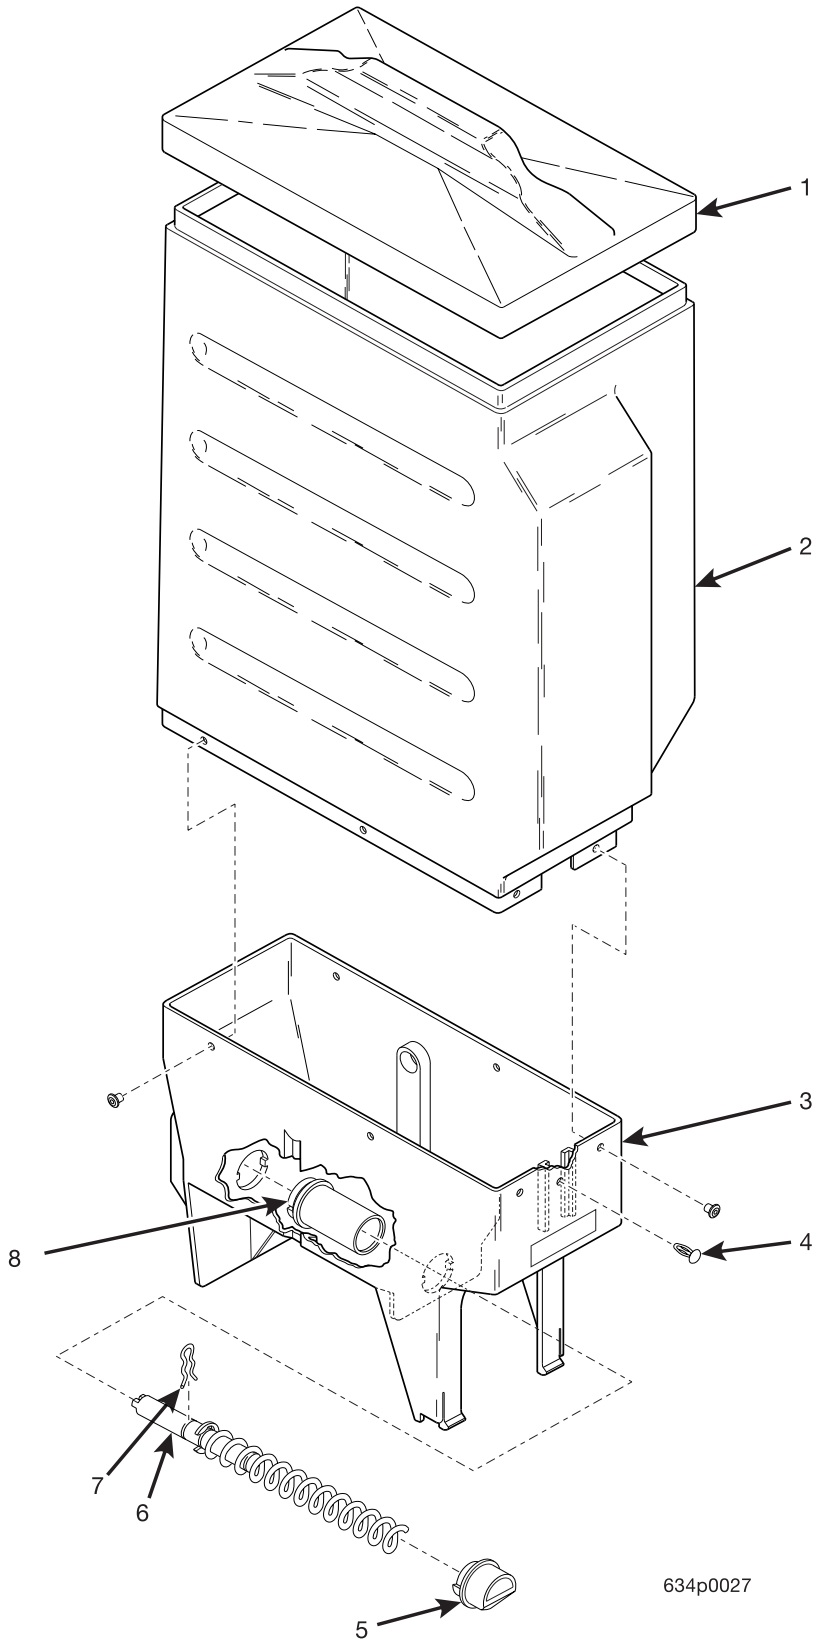

TABLE 87. CANISTER ASSEMBLY 6237420

Hot Drink Center Parts Manual

Figure 87. Canister Assembly 6237420

Hot Drink Center Parts Manual

TABLE 87. CANISTER ASSEMBLY 6237420

INDEX	PART NUMBER	DESCRIPTION	QTY
-	6237420	CANISTER ASSEMBLY - LEAF TEA - HIGH CAPACITY	-
1	6237066	LID - CANISTER	1
2	6337026	SLEEVE - CANISTER	1
3	6237062	CANISTER BASE	1
4	6237053	FASTENER - PUSH IN	1
5	6237080	NOZZLE - DISPENSING	1
6	6237095	AUGER AND SHAFT ASSEMBLY (INCLUDES THE NEXT 3 ITEMS)	1
-	6237025	RETAINING RING-"E"-.500	1
-	6237045	AUGER-CANISTER-COFFEE	1
-	6237097	SHAFT-AUGER	1
7	6337020	CLIP - BEARING	1
8	6237014	BEARING - CANISTER	1