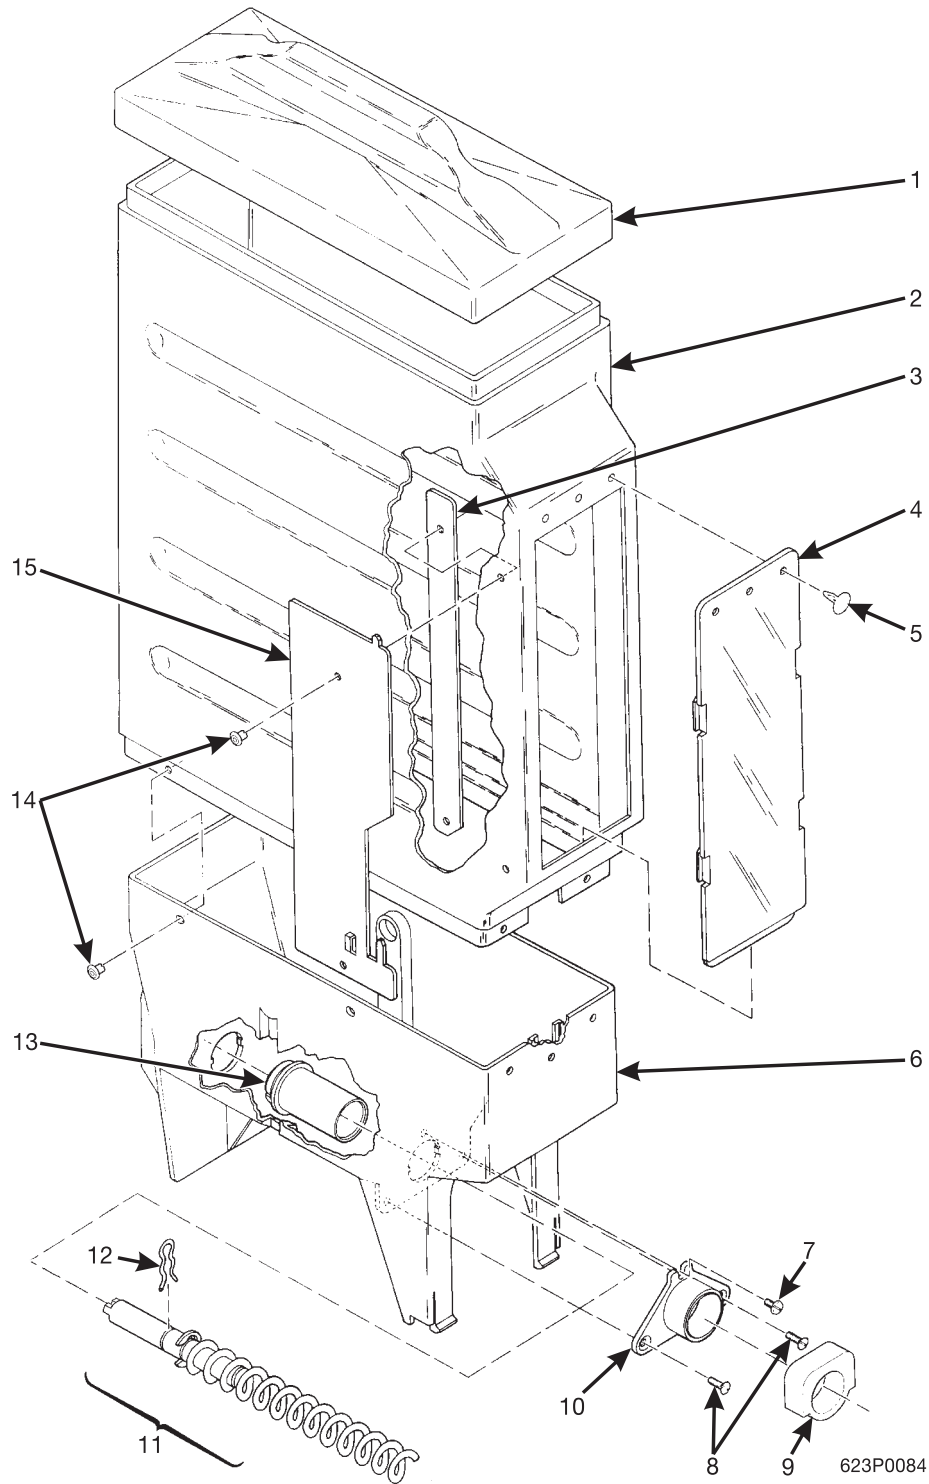

Hot Drink Center Parts Manual

Figure 83. Canister Assembly 6237421

Hot Drink Center Parts Manual

TABLE 83. CANISTER ASSEMBLY 6237421

INDEX	PART NUMBER	DESCRIPTION	QTY
-	6237421	CANISTER ASSEMBLY - DECAF BEAN	-
1	6237069	LID - CANISTER	1
2	6237068	SLEEVE - CANISTER	1
3	6237518	STIFFENER - HINGE PLATE	1
4	6237087	WINDOW INSERT - CANISTER	1
5	6237053	FASTENER - PUSH IN	4
6	6237064	CANISTER BASE	1
7	6237049	SCREW, #8-16 X .25 - SLTD - PHS	1
8	6237050	SCREW, #8-16 X .44 - SLTD - FLHD	2
9	6237288	GASKET - GRINDER	1
10	6237031	NOZZLE	1
11	6237095	AUGER AND SHAFT ASSEMBLY (INCLUDES THE NEXT 3 ITEMS)	1
-	6237025	RETAINING RING-"E"-.500	1
-	6237045	AUGER-CANISTER-COFFEE	1
-	6237097	SHAFT-AUGER	1
12	6337020	CLIP - SPRING	1
13	6237014	BEARING - CANISTER	1
14	6237019	ALUMINUM "POP" RIVER - .187 DIA	8
15	6237517	HINGE PLATE - BEAN WINDOW	1