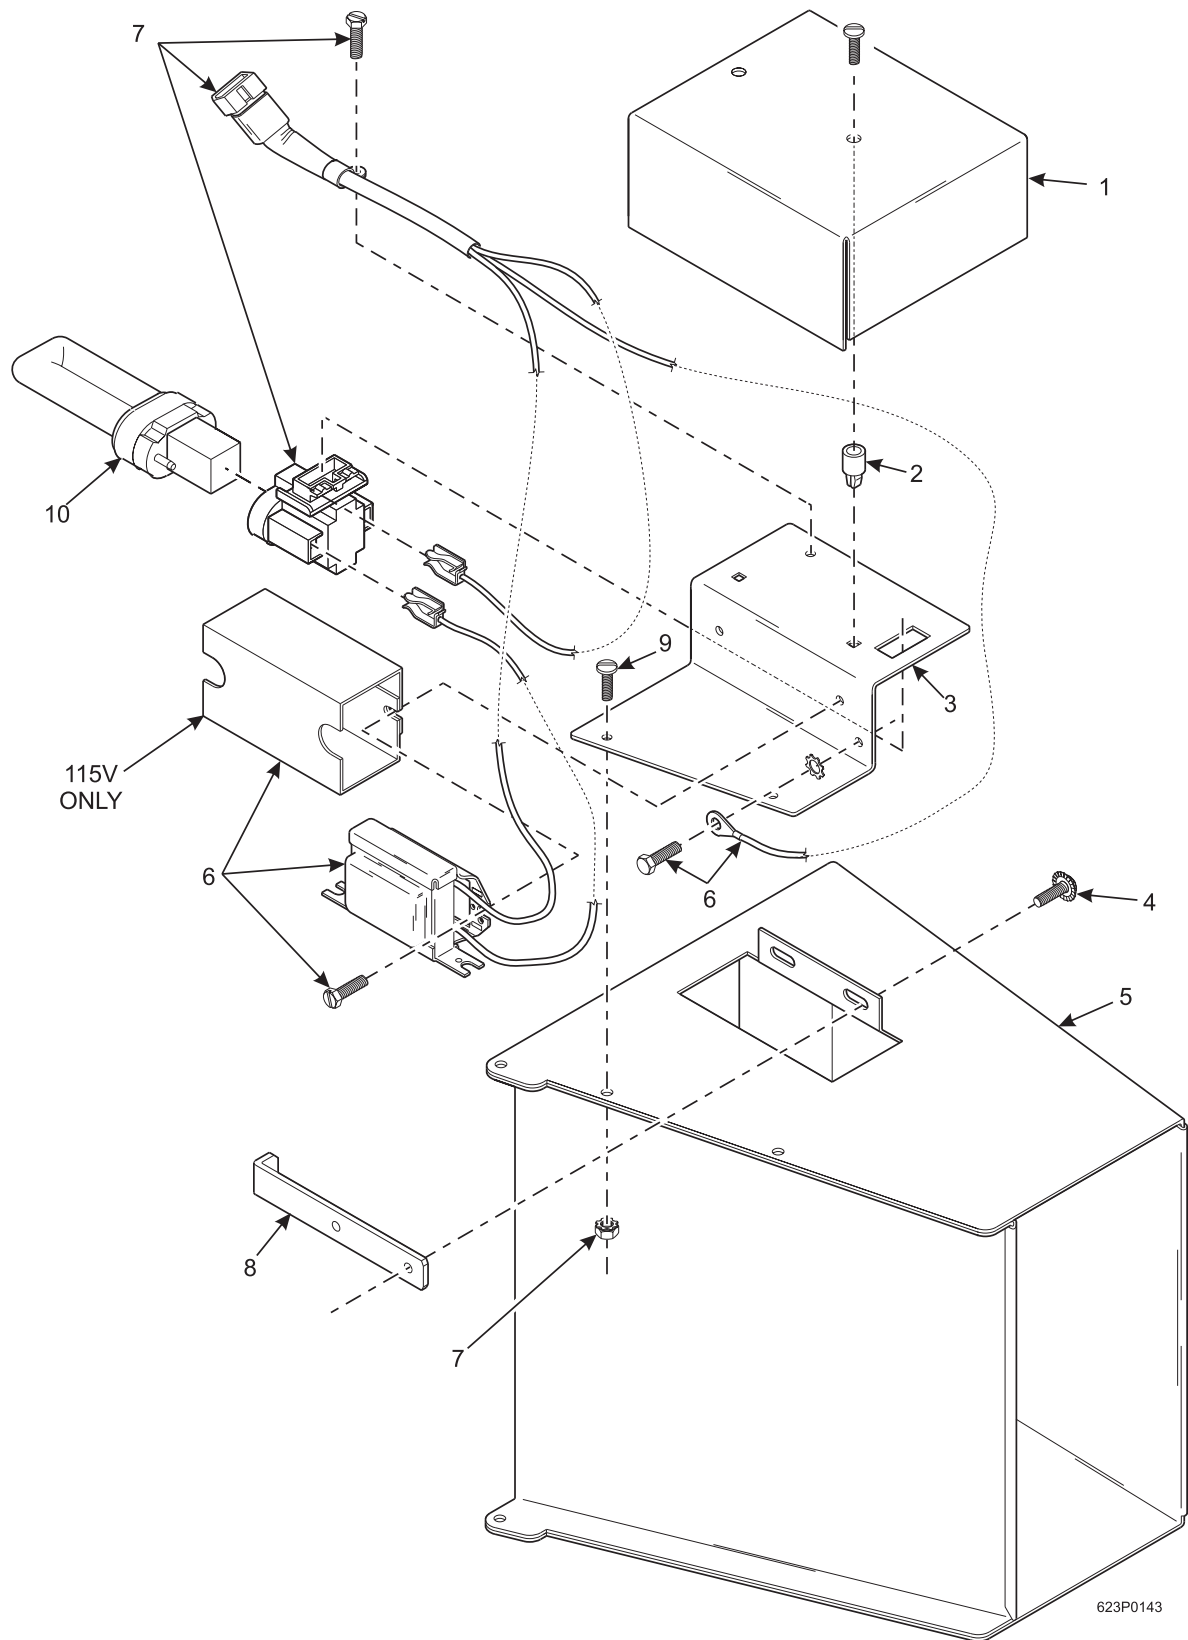

Hot Drink Center Parts Manual

Figure 74. Dual Bean Window Assembly

Hot Drink Center Parts Manual

TABLE 74. DUAL BEAN WINDOW ASSEMBLY

INDEX	PART NUMBER	DESCRIPTION	QTY
-	6237519	DUAL BEAN WINDOW ASSEMBLY - FINAL (U.S.)	REF
	6337007	DUAL BEAN WINDOW ASSEMBLY - FINAL - 230V (GER.)	
1	6337005	COVER - BALLAST (GER.)	1
2	4301230	SPACER - .500 LG. X .50 DIA. (GER.)	2
3	6337009	BRACKET - LIGHT - DUAL BEAN WINDOW (PART OF INDEX 6)	1
4	3157060	SCREW - #8-32 X .31 HEX W/HD. SLOTTED - T/F - ZINC PL	2
5	6237530	BEAN WINDOW ASSEMBLY - DUAL	1
6	6237514	BRACKET AND BALLAST ASSEMBLY (SHOWN EXPLODED FOR CLARITY) - 115V	1
	6337042	BRACKET AND BALLAST ASSEMBLY - DUAL - 230V (SHOWN EXPLODED FOR CLARITY)	
7	9900081	NUT, #8-32 KEPS ZINC PLATE	2
8	6237512	STOP - BEAN WINDOW	1
9	9900118	SCREW #8-32 X 3/8 PHS	2
10	6222011	TWIN TUBE - FLUORESCENT LAMP	1