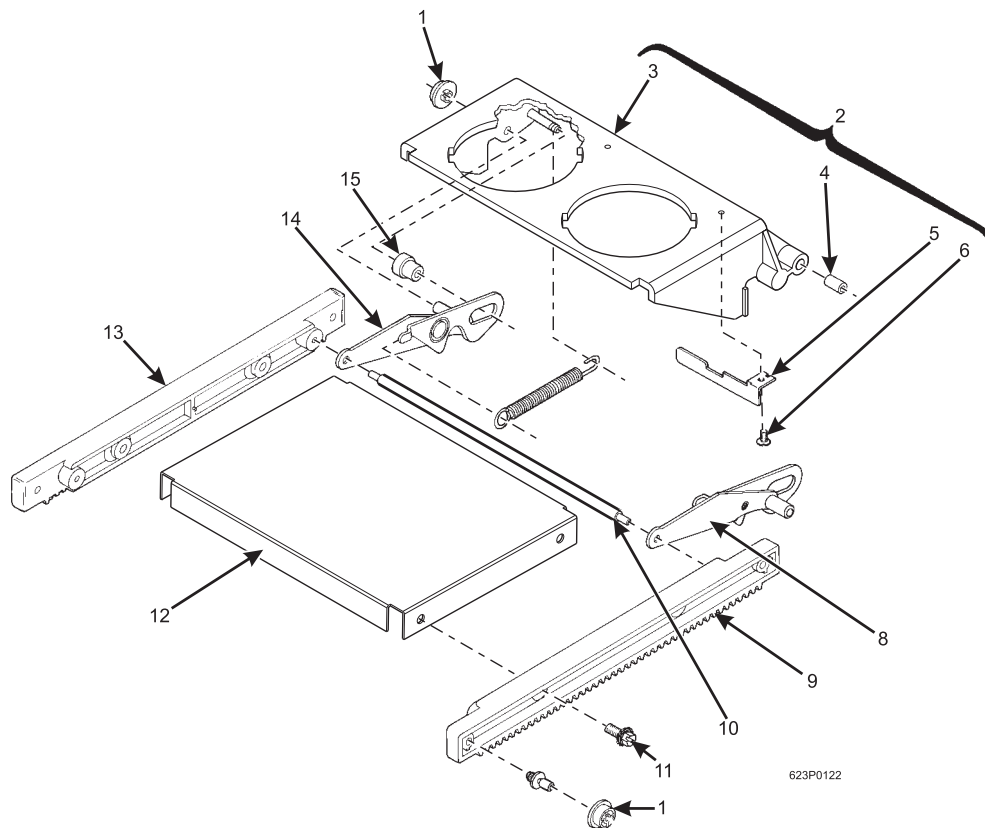

Figure 56. Rack Assembly - Single Brewer

Hot Drink Center Parts Manual

TABLE 57. RACK ASSEMBLY - DUAL BREWER

INDEX	PART NUMBER	DESCRIPTION	QTY
-	6234901	RACK ASSEMBLY - DUAL BREWER	REF
1	6234222	ROLLER - BREWER	4
2	6234902	BASKET HOUSING ASSEMBLY - DUAL BREWER (INCLUDES INDEX NUMBERS 3 THROUGH 7)	1
3	6234281	PIN - BASKET HOUSING - D.B.	1
4	6234928	BASKET HOUSING & WIPER ASSEMBLY	2
5	6234278	BEARING - RETURN LEVER ROLLER	2
6	6234118	FLAT SPRING - BASKET HOUSING	2
7	6204211	SCREW - #6-32 X 1/4 PHS T/C SS	2
8	6234256	SPRING - FLIP	2
9	6234962	ROLLER LINK ASSEMBLY - RIGHT	1
10	6234275	RACK ASSEMBLY - RIGHT	1
11	6234910	SHAFT - FLIP - DUAL BREW	1
12	6234295	SCREW - #8-32 X .38 HHS W/LW	4
13	6234926	BRKT ASSEMBLY - RACK - DUAL BREW	1
14	6234274	RACK ASSEMBLY - LEFT	1
15	6234958	ROLLER LINK ASSEMBLY - LEFT	1
16	6234292	RETURN LEVER ROLLER ASSEMBLY	2