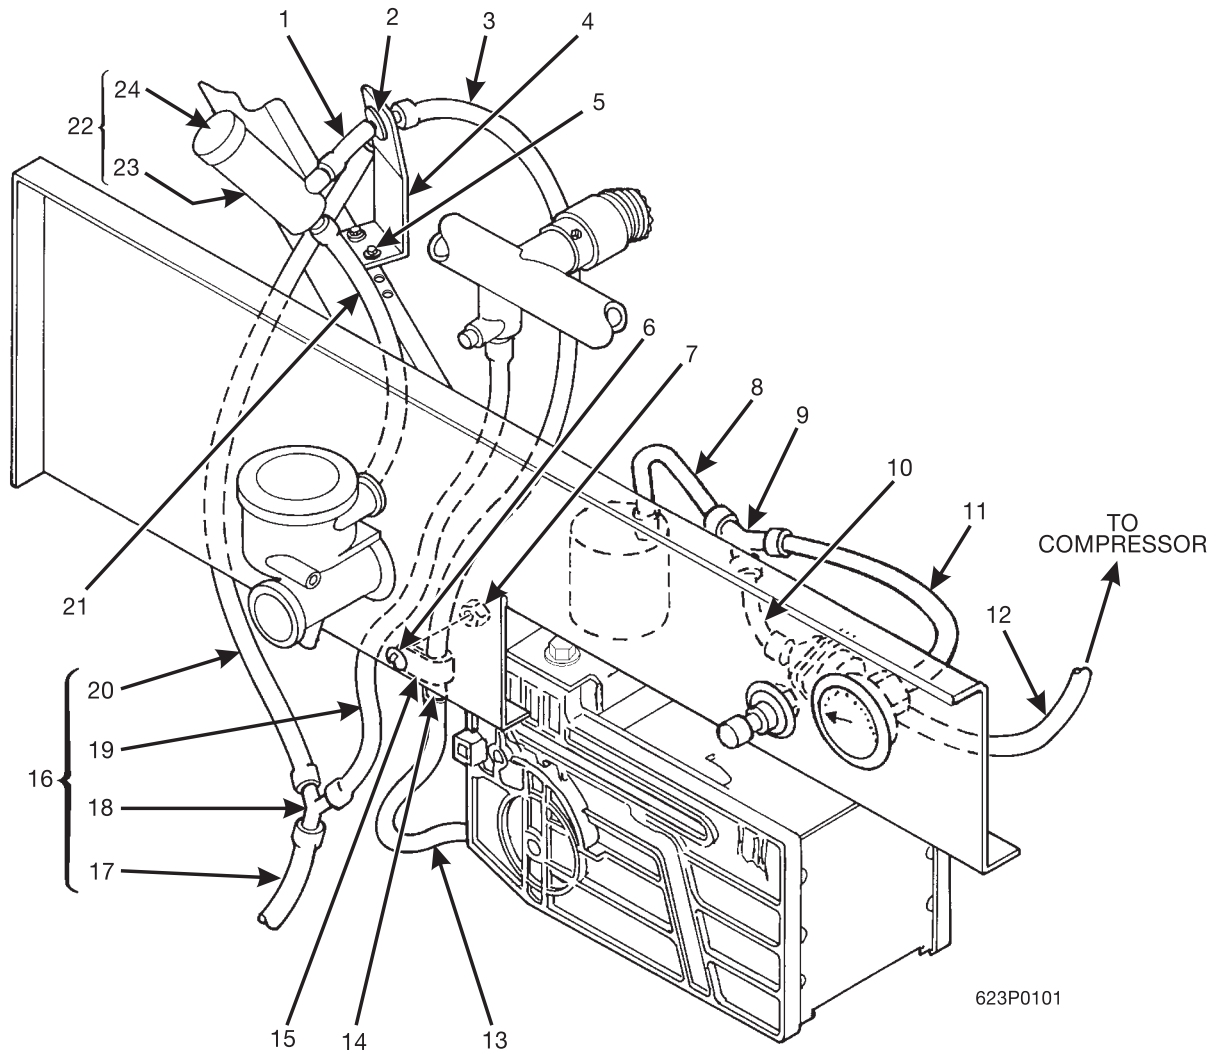

Hot Drink Center Parts Manual

Figure 103. Liquid Distribution and Drain System (Part 2 of 2)

Hot Drink Center Parts Manual

TABLE 103. LIQUID DISTRIBUTION AND DRAIN SYSTEM (PART 2 OF 2)

INDEX	PART NUMBER	DESCRIPTION	QTY.	BULK (SEE USAGE KEY) (TABLE 102A)
1	6237134	TUBE - .38 I.D. X .56 O.D. X 4.5" LONG	1	A
2	6237311	FLOW RESTICTOR	1	-
3	-	TUBE - 6108097 - 12.5" LG	1	A
4	6237359	BRACKET - FLOW RESTRICTOR	1	-
5	1451097	SCREW, #8-32 X .31 HEX HD. TF. - BLACK	2	-
6	9900118	SCREW, #8-32 X 3/8 PHS	1	-
7	9900081	NUT, #8-32 KEPS ZINC PLATE	1	-
8	-	TUBE - 6208036 - 4.5" LG	1	A
9	3017006	SYRUP TUBE TEE SPLICE	1	-
10	-	6108098 TUBE 7.0 LONG	1	C
11	-	6108097 TUBE 10.0	1	A
12	-	TUBE - .44 O.D. X .25 I.D. X 17" LONG	1	C
13	-	61080970 TUBE 6108097	1	C
14	6234315	TUBE - FUNNEL CONNECTION	1	-
15	3102348	CABLE CLAMP RICHCO #N8	1	-
16	6238038	TUBE AND Y ASSEMBLY (INCLUDES INDEX NUMBERS 17 THROUGH 21)	1	-
17	-	TUBE - .56 X .37 X 10.0	1	A
18	6138094	Y CONNECTOR - 3/8 OD 1/4 ID	1	-
19	6237037	61080970 TUBE 9.5 LONG	1	A
20	-	TUBE .56 X .37 X 18.0	1	A
21	-	TUBE	1	A
22	6237349	CHAMBER ASSEMBLY - EXPANSION (INCLUDES INDEX NUMBERS 23 AND 24)	1	-
23	6237316	TUBE AND EXTENSION ASSEMBLY	1	-
24	6237347	VINYL CAP - 1.00 ID . .50 LG	1	-