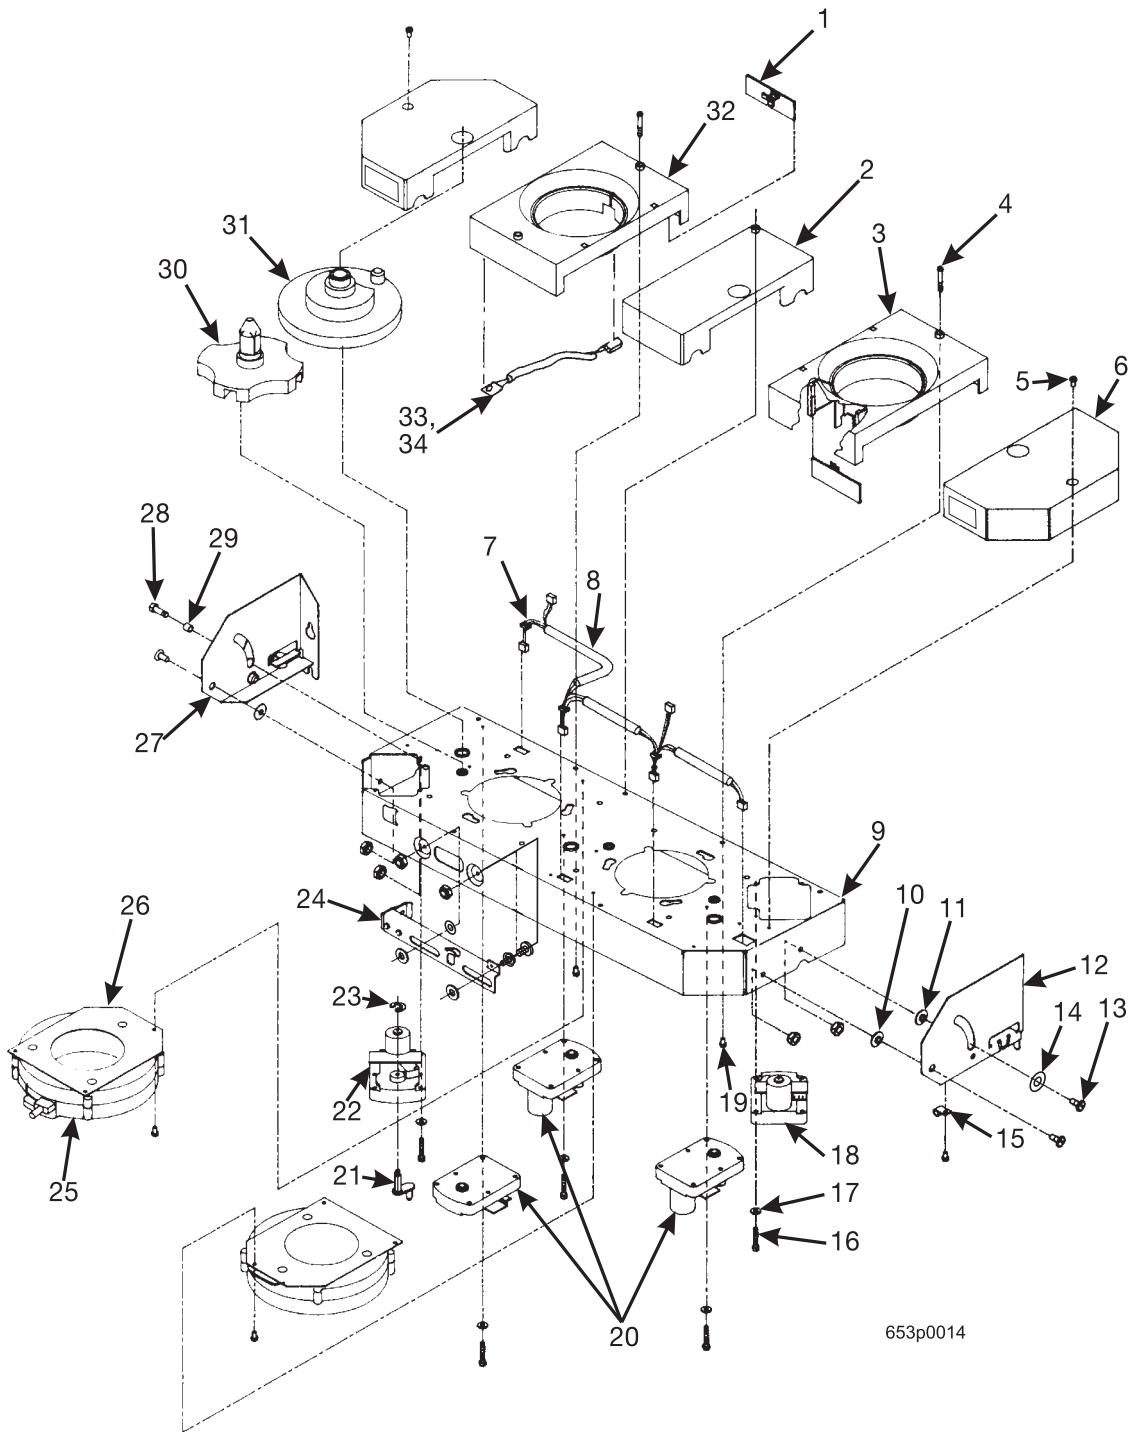

Hot Drink Center Parts Manual

Figure 23. Mechanism Assembly

Hot Drink Center Parts Manual

TABLE 23. MECHANISM ASSEMBLY

INDEX	PART NUMBER	DESCRIPTION	QTY
-	6233101	MECHANISM ASSEMBLY - 11 COLUMN	REF
1	6233105	PCB ASSEMBLY - DETECTOR - CUP SENSOR	2
2	6233082	COVER - CENTER - MOTOR	1
3	6233104	COVER AND LED ASSEMBLY (INCLUDES INDEX NUMBERS 32 THROUGH 34)	2
4	6233077	BOLT - #1/4 X 20 X 2.38 HHS	2
5	1451097	SCREW - #8-32 X .31 HEX T.F. - BLACK	9
6	6233010	COVER - END	2
7	6233072	GROMMET - STRAIN RELIEF	3
8	6239048	HARNESS - CUP MECHANISM	1
9	6233016	BASE PLATE - 11 COLUMN	1
10	4041241	NUT - 1/4 20 SELF LOCKING	8
11	6233028	BUSHING	7
12	6233019	BRACKET - MECHANISM MOUNTING - LEFT	1
13	6233021	SCREW - 1/4 X 20 X .5 HEX HD	7
14	6404034	WASHER	5
15	1452139	RETAINER HARNESS	1
16	1457027	8-32 X .81 HHSI TAPTITE	15
17	9900034	WASHER - STEEL 3/8 X .170 X .032	15
18	6233056	MOTOR AND CRANK ARM ASSEMBLY (INCLUDES INDEX NUMBERS 21 THROUGH 23)	2
19	6233065	SCREW - #8-16 X .38 PLASTIC HHS	8
20	1577035	MOTOR AND PCB ASSEMBLY	3
21	6233058	CRANK ARM AND ROLLER ASSEMBLY	1
22	1577035	MOTOR AND PCB ASSEMBLY	1
23	9900113	RETAINING RING - E TYPE .21	1
24	6233031	ACTUATOR ASSEMBLY - CUP RING (FIGURE 25)	2
25	6330008	CUP RING ASSEMBLY (FIGURE 24)	2
26	6233001	PLATE - CUP RING MOUNTING	2
27	6233057	MOUNTING BRACKET ASSEMBLY - RIGHT (FIGURE 26)	1
28	1141054	1/4 - 20 X 3/4 HEX HEAD BOLT ZIP	1
29	6233062	SPACER - .260 ID X .34OD X .312	1
30	6233014	INDEX PLATE - GENEVA	3
31	6233013	DRIVER - GENEVA	3
32	6233012	COVER - CENTER	1
33	6233106	HARNESS - CUP DETECT/LED JUMPER	1
34	6233107	PCB ASSEMBLY - LED - CUP SENSOR	1
-	4733035	SPRING - CUP RELEASE ARM (NOT SHOWN)	2