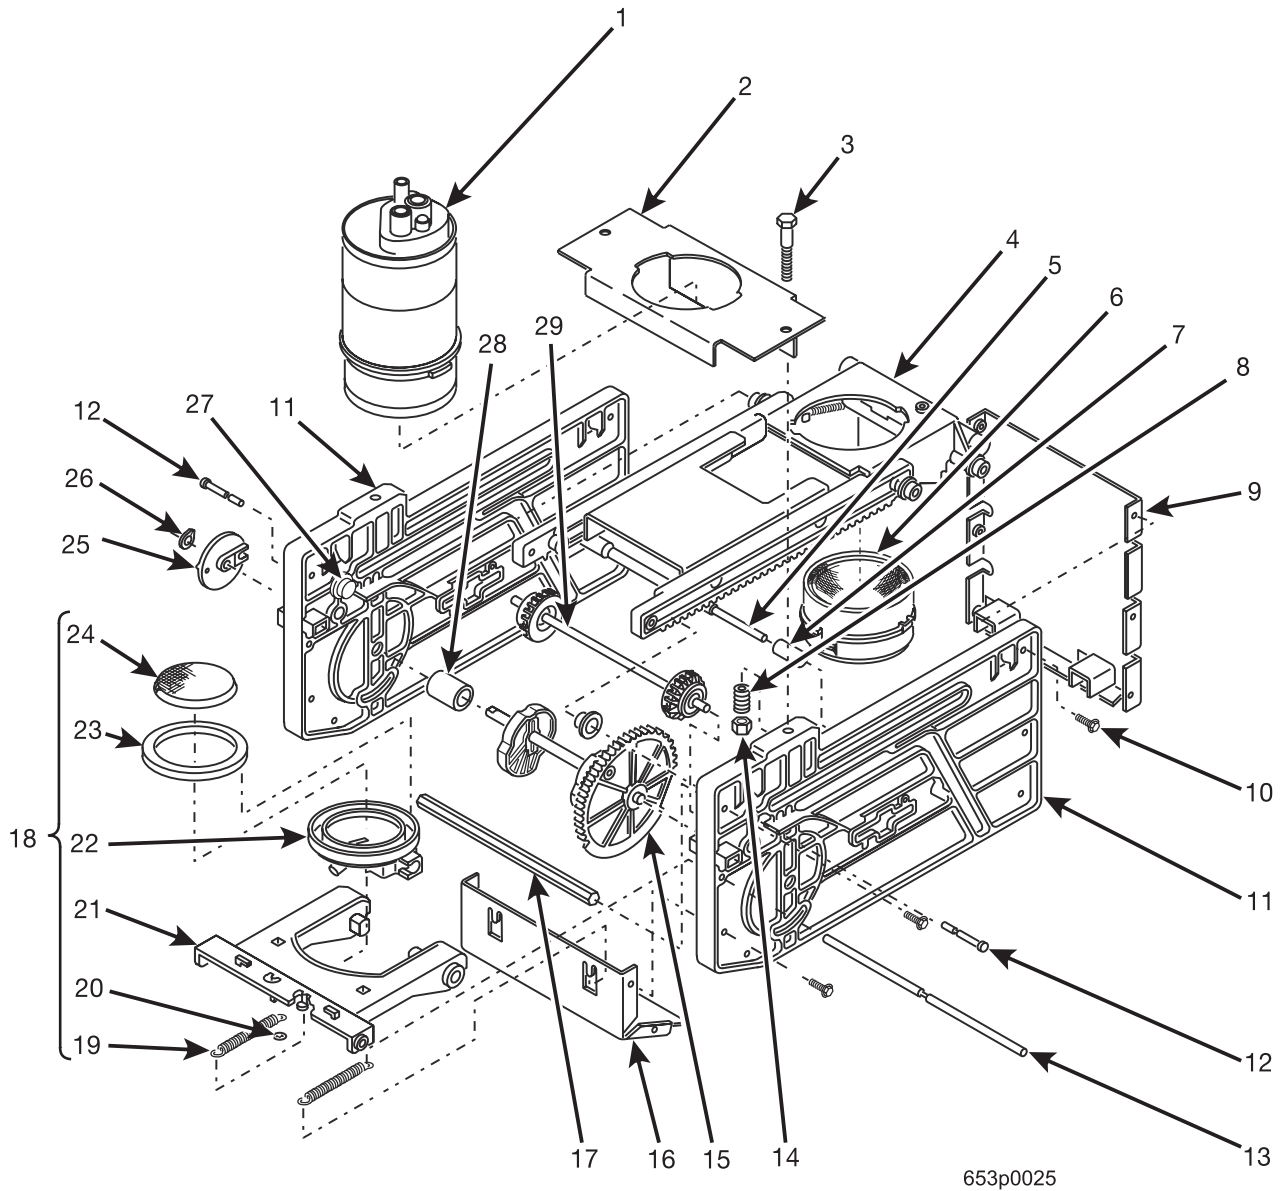

Hot Drink Center Parts Manual

Figure 50. Single Brewer Assembly (No Filter)

Hot Drink Center Parts Manual

TABLE 50. SINGLE BREWER ASSEMBLY (NO FILTER)

INDEX	PART NUMBER	DESCRIPTION	QTY
1	6234328	BARREL ASSEMBLY - BREWER (FIGURE 54)	REF
2	6234301	BARREL SUPPORT - BREWER	1
3	6234288	BOLT - 1/4-20 X 1 1/2	1
4	6234001	RACK ASSEMBLY (FIGURE 56)	2
5	6234271	SHAFT - FLIP STOP	1
6	6234104	BASKET - BREWER	1
7	6234270	ROLLER - STOP	2
8	6234225	SPRING - BREWER	2
9	6234215	WALL ASSEMBLY - REAR	1
10	6234295	SCREW - #8-32 X .38 HHS W/LW	12
11	6234273	SIDEWALL - BREWER	2
12	6234223	PIN-ROLLER - SIDEWALL	2
13	4234308	SHAFT - SWING ARM	1
14	6234289	LOCKNUT - #1/4-20	2
15	6234008	GEAR & CAM ASSEMBLY	1
16	6234220	WALL ASSEMBLY - BOTTOM - FRONT	1
17	6234293	SPACER - SINGLE BREWER	1
18	6234205	SPRING	2
19	6234200	SWING ARM ASSEMBLY (INCLUDES INDEX NUMBERS 20 THROUGH 25)	1
20	6234205	EXT. SPRING - SWING ARM	2
21	6234243	SHAFT - RETAINER - .125 DIA	2
22	6234002	SWING ARM ASSEMBLY	1
23	6234240	FUNNEL - COFFEE	1
24	6234375	SEAL - BREWER	1
25	6334019	FILTER SUPPORT - 30 MESH	1
26	6234310	DRIVE CONNECTION - BREWER	1
27	6234303	RETAINING RING - .375 DIA	1
28	6234222	ROLLER - BREWER	2
29	6234803	SPACER - CAM	1
30	6234007	PINION GEAR ASSEMBLY	1
-	6231197	LABEL - CAUTION: HOT WATER HAZARD (AUS./N.Z./U.K./U.S.)	1
	6231213	LABEL - CAUTION: HOT WATER HAZARD (GER)	
	6232293	LABEL - CAUTION: HOT WATER HAZARD (ARG./MEX./SP.)	
	6231220	LABEL - CAUTION: HOT WATER HAZARD (FR.)	