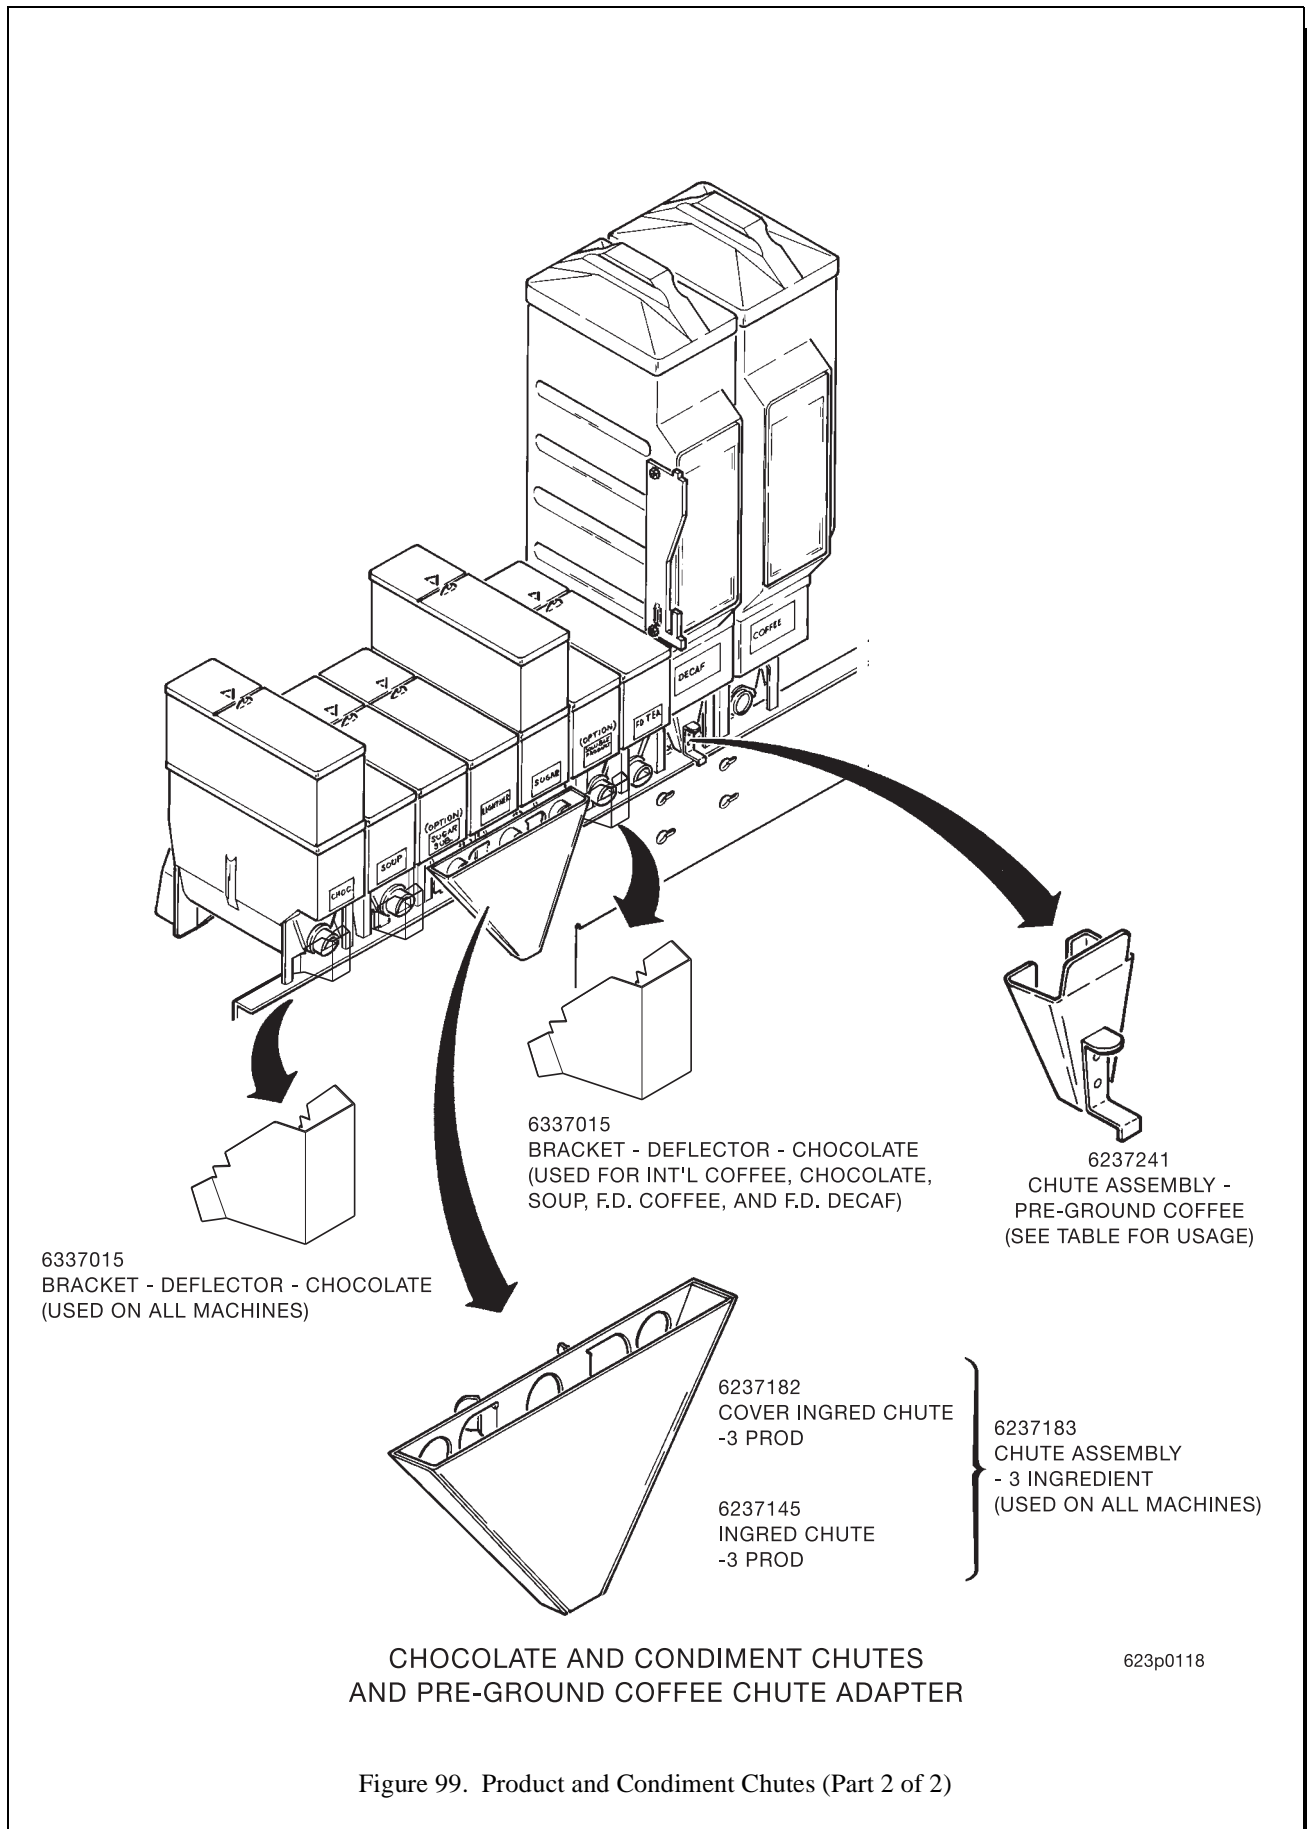

Figure 98. Product and Condiment Chutes (Part 1 of 2)

TABLE 99. PRODUCT DELIVERY CHUTE ASSEMBLY USAGE

Hot Drink Center Parts Manual

Figure 99. Product and Condiment Chutes (Part 2 of 2)