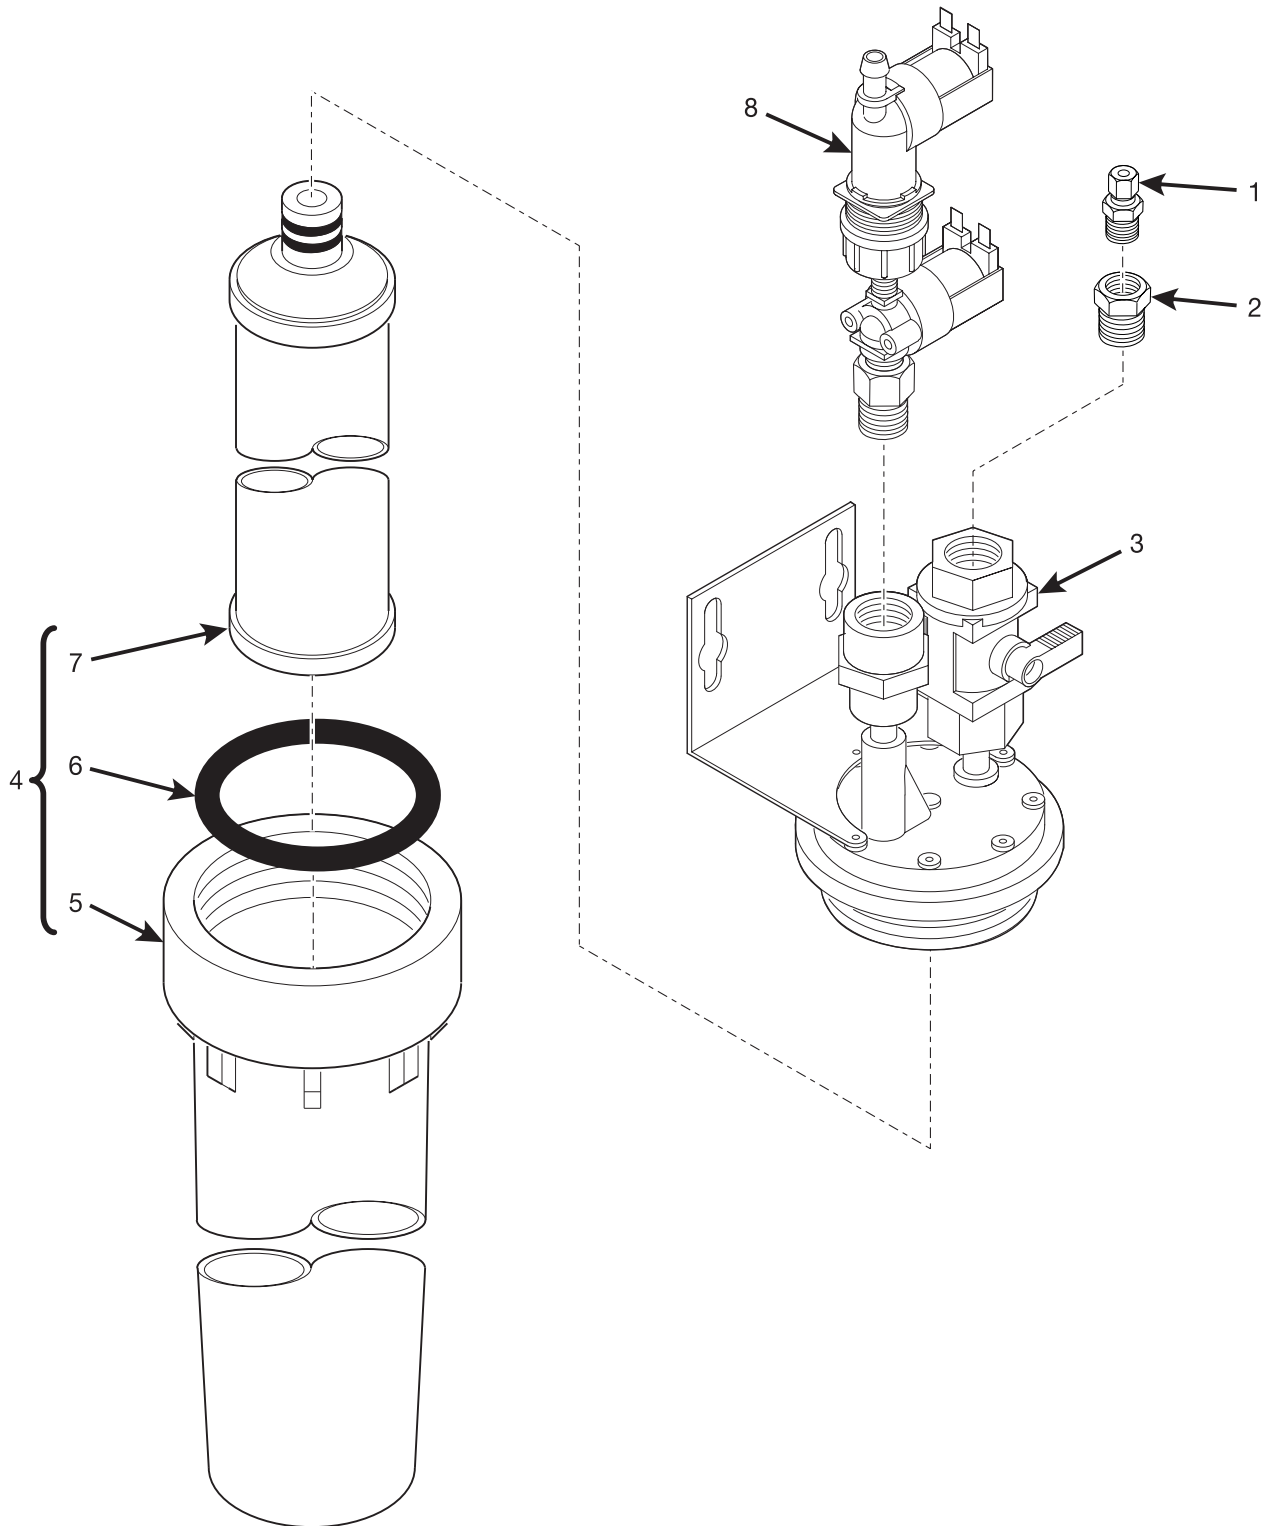

Hot Drink Center Parts Manual

634p0017

Figure 68. Water Supply - With Hydrolife Option

Hot Drink Center Parts Manual

TABLE 68. WATER SUPPLY - WITH HYDROLIFE OPTION

INDEX	PART NUMBER	DESCRIPTION	QTY
1	6408119	MALE CONNECTOR - BRASS #4-4 - FBI 2-B	1
2	6408117	BUSING - 1/4 X 3/8 - BRASS - 209P-6-4	1
3	6338027	HEAD - BRACKET ASSEMBLY	1
4	6408028	HOUSING, CARTRIDGE "O" RING	1
5	-	HOUSING (NOT AVAILABLE SEPERATELY)	1
6	-	"O" RING (NOT AVAILABLE SEPERATELY)	1
7	6408027	WATER FILTER CARTRIDE - HYDROLIFE	1
8	3158061	VALVE ASSEMBLY - WATER INLET - 115V	1
	6408003	VALVE ASSEMBLY - WATER INLET - U.K. - 230V