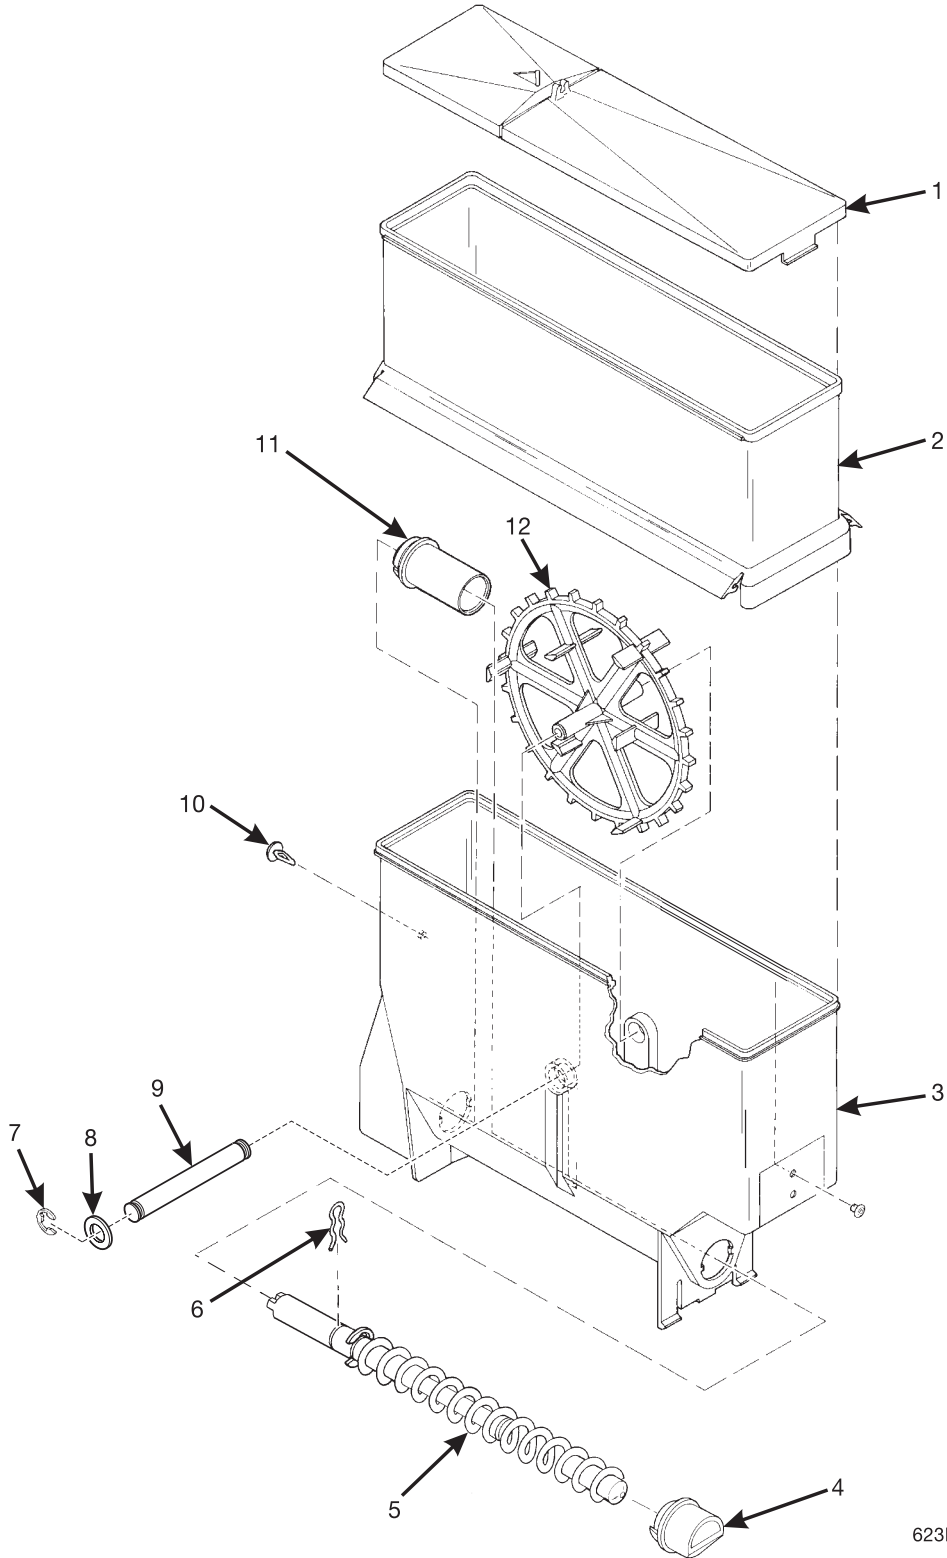

Hot Drink Center Parts Manual

623P0079

Figure 88. Canister Assembly 6237449

Hot Drink Center Parts Manual

TABLE 88. CANISTER ASSEMBLY 6237449

INDEX	PART NUMBER	DESCRIPTION	QTY
-	6237449	CANISTER ASSEMBLY - 1 SLV - W/MIXING	-
1	6237023	LID - CANISTER	1
2	6237008	SLEEVE - CANISTER 4 IN	1
3	6237176	BASE - CANISTER	1
4	6237063	NOZZLE - DISPENSING - CANISTER	1
5	6237178	AUGER AND SHAFT ASSEMBLY (INCLUDES THE NEXT 3 ITEMS)	1
-	6237015	AUGER-CANISTER	1
-	6237025	RETAINING RING-"E"-.500	1
-	6337016	SHAFT-AUGER-LONG	1
6	6337020	CLIP - SPRING	1
7	9900415	RETAINING RING REINF E TYP.1	2
8	6237116	WASHER - SEAL - WEAR PLATE	2
9	6237167	SHAFT - CANISTER	1
10	6237053	FASTENER - PUSH IN	1
11	6237014	BEARING - CANISTER	1
12	6237181	MIXING WHEEL	1