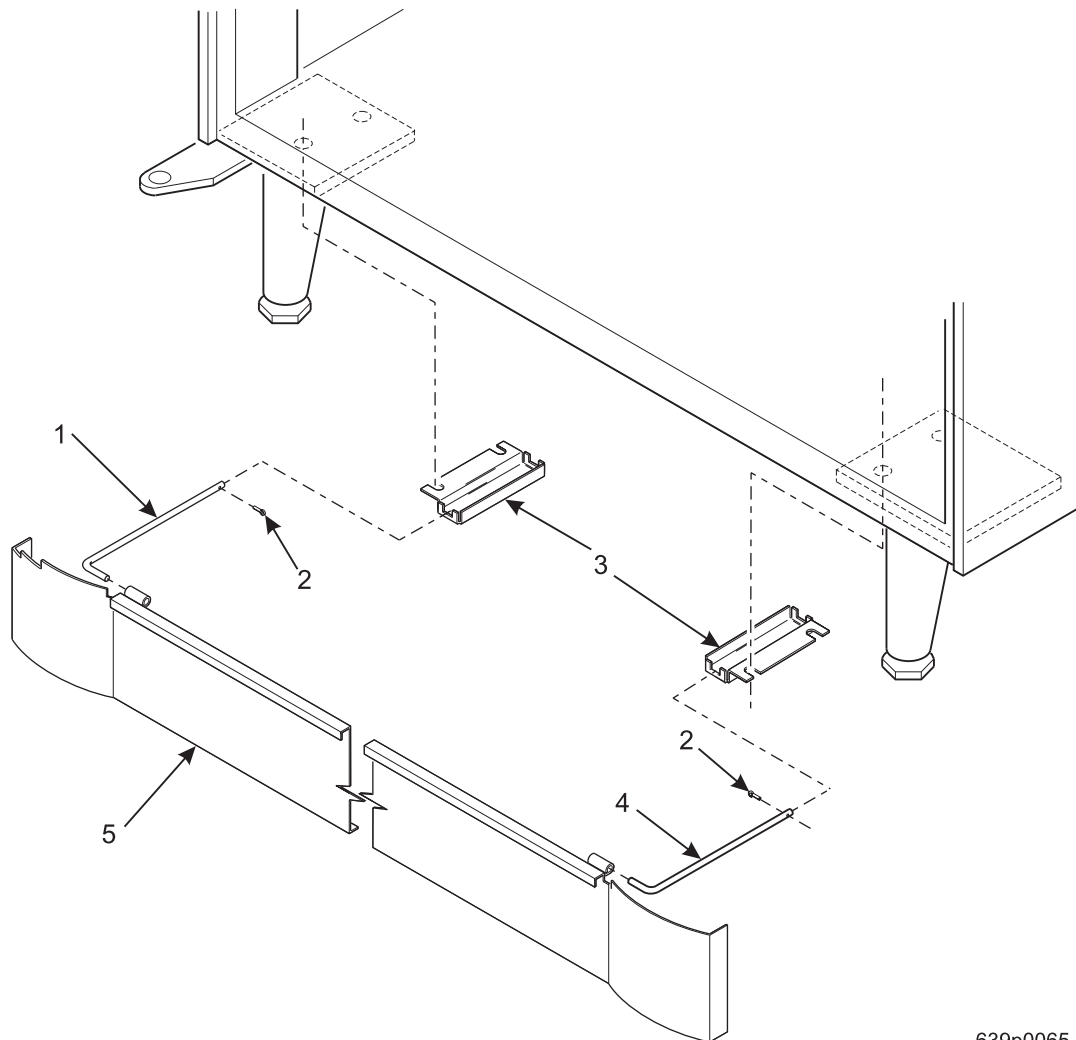

639p0064

Figure 104. Base Plate Accessory - Standard Style

Hot Drink Center Parts Manual

TABLE 105. BASE PLATE ACCESSORY - MILLENNIA STYLE

INDEX	PART NUMBER	DESCRIPTION	QTY.
-	1571159	BASE PLATE AND ACCESSORY ASSEMBLY - MILLENNIA	-
1	1411195	SLIDE - BASE PLATE - LEFT HAND	1
2	9900098	COTTER PIN 3/32 X 3/4 IN	2
3	6231087	BRACKET - BASE PLATE	2
4	1411194	SLIDE - BASE PLATE - RIGHT HAND	1
5	1571161	BASE PLATE ASSEMBLY - 42" - MILLENNIA	1