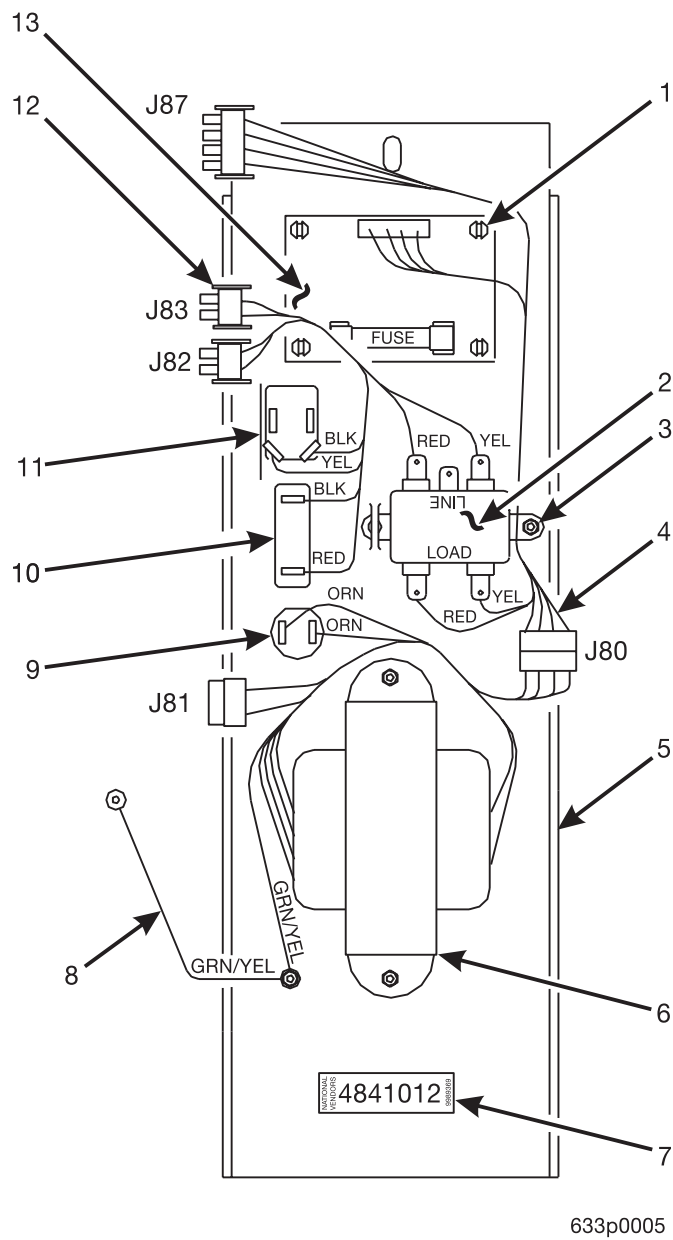

Hot Drink Center Parts Manual

Figure 46. Power Panel Assembly (Brazil/U.S.)

Hot Drink Center Parts Manual

TABLE 46. POWER PANEL ASSEMBLY (BRAZIL/U.S.)

INDEX	PART NUMBER	DESCRIPTION	QTY
-	4841012	POWER PANEL ASSY - DOMESTIC	REF
1	1571035	STANDOFF - PCB-3/8 SNAP LOCK	4
2	9989100	INTERFERENCE FILTER	1
3	9900081	NUT #8-32 KEPS ZINC PLATE	*
4	1579017	HARNESS - COIN HANDLING - POWER	1
5	1571040	PLATE & STUD ASSY - POWER - DOM.	1
6	9989042	TRANSFORMER - 115V/23-V PRIMARY, 24V SECONDARY	1
7	9989369	LABEL - N.V. BLACK	1
8	9984165	JUMPER - GROUND WIRE	1
9	9989674	CIRCUIT BREAKER - 4 AMP	1
10	9989672	CIRCUIT BREAKER - 15 AMP	1
11	9984622	SWITCH - SPDT - TOGGLE - 20 AMP	1
12	1579013	HARNESS - POWER PANEL - DOMESTIC	1
13	9989659	PCB ASSEMBLY - DUMB MECH POWER SUPPLY	1
-	5202048	FUSE - 1 AMP (PART OF INDEX NUMBER 13)	1

Hot Drink Center Parts Manual

633P0006

Figure 47. Power Panel Assembly - ARG./AUS./N.Z./U.K.

Hot Drink Center Parts Manual

TABLE 47. POWER PANEL ASSEMBLY - ARG./AUS./N.Z./U.K.

INDEX	PART NUMBER	DESCRIPTION	QTY
-	1571083	POWER PANEL ASSEMBLY - U.K.	REF.
1	1579014	HARNESS - POWER PANEL - INTERNATIONAL	1
2	9989100	INTERFERENCE FILTER	1
3	9900081	NUT - #8-32 KEPS ZINC PLATE	-
4	1579016	JUMPER - TRANSFORMER - INTERNATIONAL	1
5	1571048	PLATE AND STUD ASSEMBLY - POWER - U.K.	1
6	9989042	TRANSFORMER - 115V/230V PRIMARY, 24 V SECONDARY	1
7	9984165	JUMPER - GROUND WIRE	1
8	9989674	CIRCUIT BREAKER - 4 AMP	1
9	9984624	SWITCH - DPST - TOGGLE - 20 AMP	1