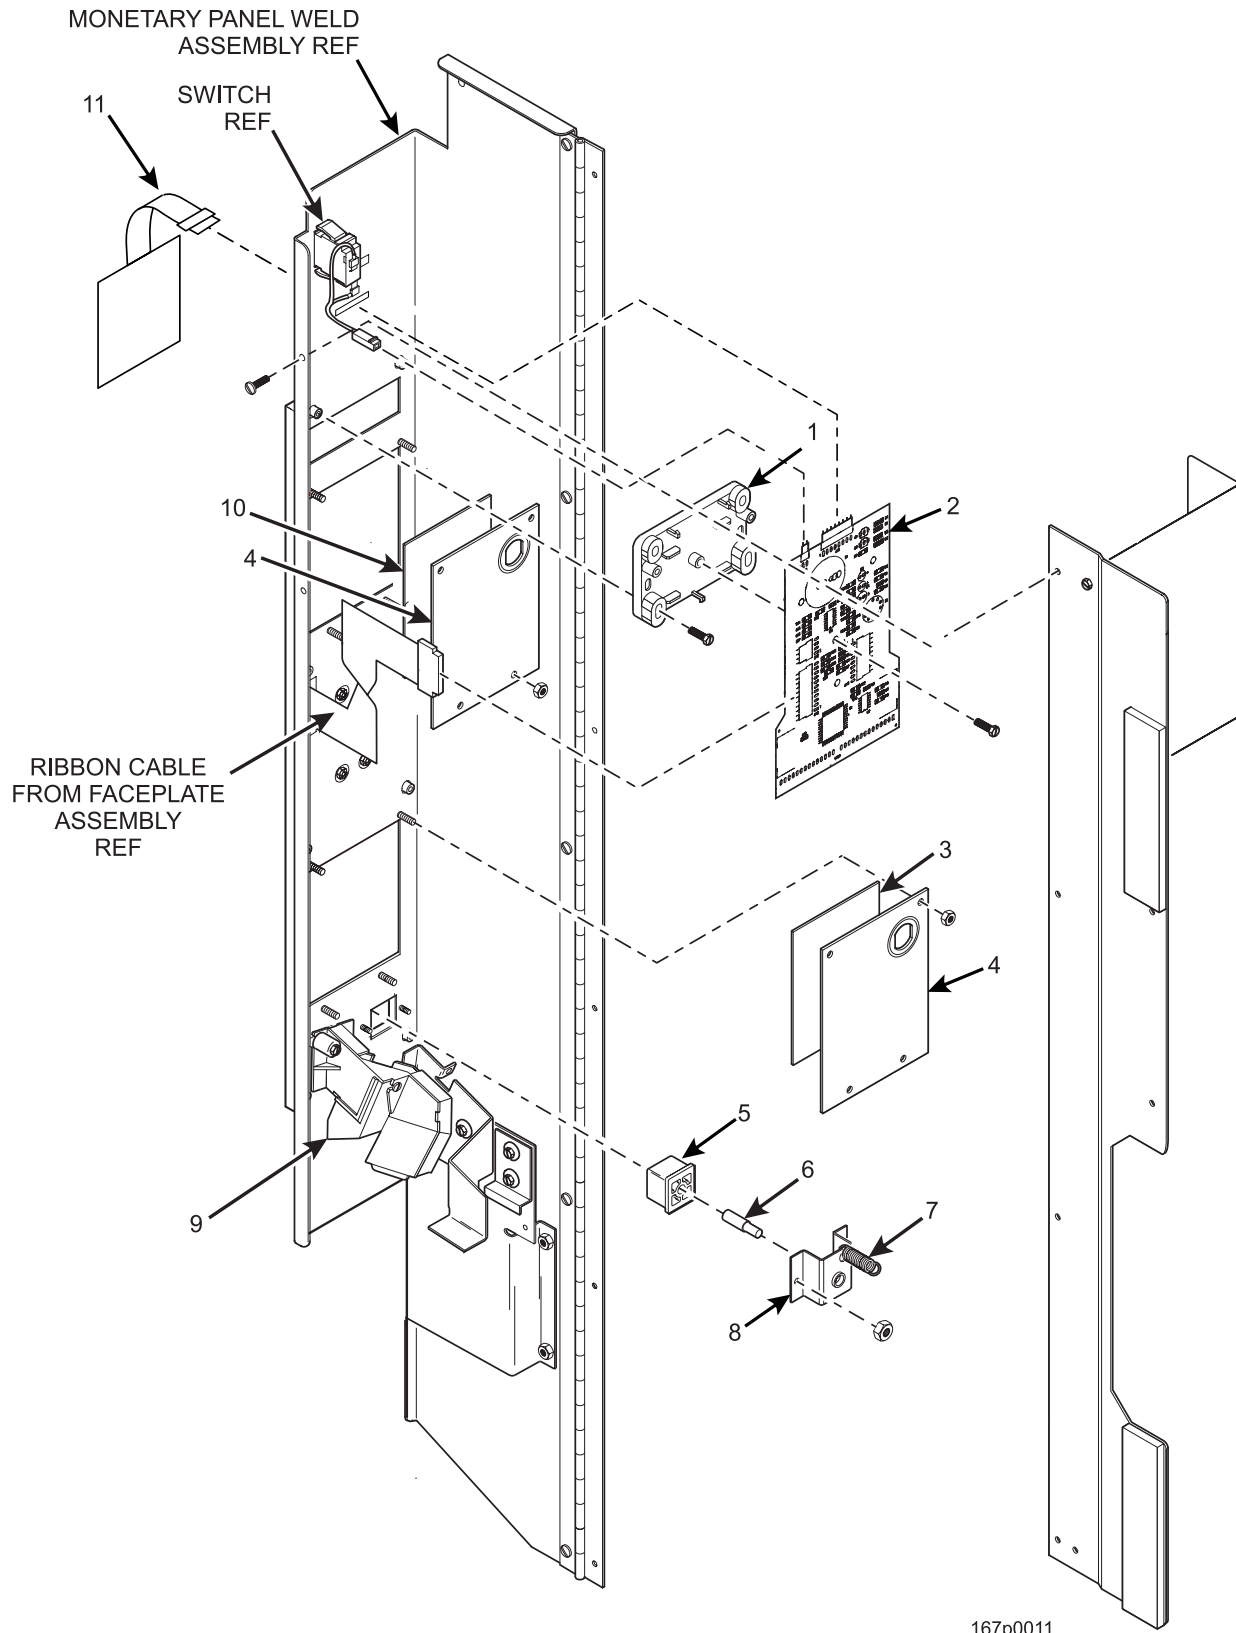

Hot Drink Center Parts Manual

Figure 40. Monetary Panel Assembly (Part 2 of 3)

Hot Drink Center Parts Manual

TABLE 40. MONETARY PANEL ASSEMBLY (PART 2 OF 3)

INDEX	PART NUMBER	DESCRIPTION	QTY
1	1475099	BRACKET - PCB DISPLAY	1
2	9989685	PCB ASSEMBLY - DISPLAY	1
3	-	INSERT - INSTRUCTIONS- LOWER (FIGURE 42)	1
4	1575048	PLATE - INSERT BACKING	OPT.
5	1475026	BUTTON - COIN RETURN	1
6	1475072	SHAFT - RETURN BUTTON	1
7	1127808	SPRING - SHELF RESET	1
8	1571079	BRACKER - COIN RETURN BUTTON	1
9	1575003	COIN CHUTE ASSEMBLY	1
10	-	INSERT - INSTRUCTIONS - UPPER (FIGURE 42)	OPT.
11	6335002	SERVICE KEYPAD ASSEMBLY	1