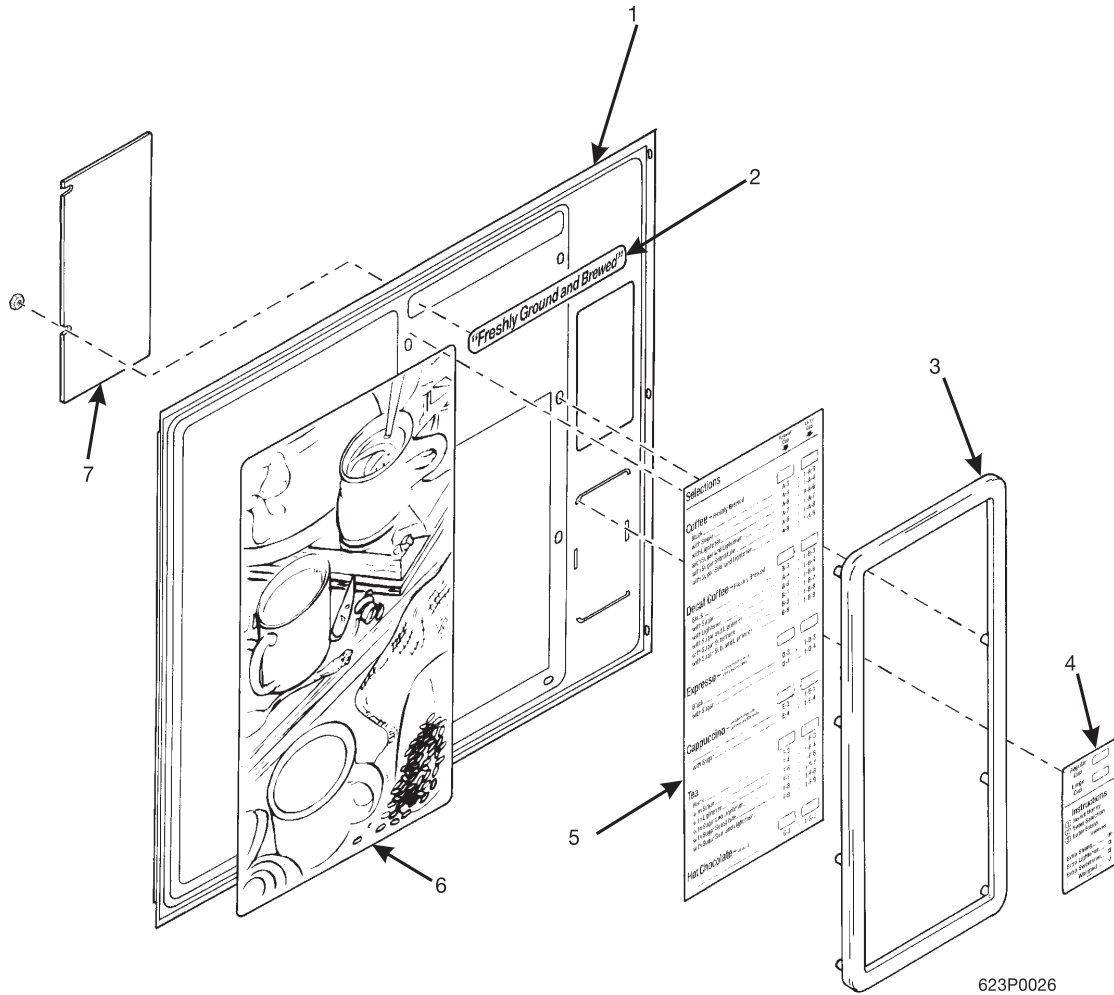

Hot Drink Center Parts Manual

Figure 18. Display Assembly - Part 2 of 2

Hot Drink Center Parts Manual

TABLE 18. DISPLAY ASSEMBLY - PART 2 OF 2

INDEX	PART NUMBER	DESCRIPTION	QTY
1	6232018	PANEL - DIPLAY - PRODUCT	1
2	6232132	LABEL - FRESHLY GROUND AND BREWED (637 ONLY) (U.S.)	1
	6232292	LABEL - FRESHLY GROUND AND BREWED (637 ONLY) (MEXICO)	
3	6232044	FRAME - PRODUCT IDENTIFIER	1
4	6232060	LABEL - INSTRUCTION AND CUP SIZE (BRZ./U.S.)	1
	6232148	LABEL - INSTRUCTIONS AND CUP SIZE (AUS./NZ./U.K.)	
	6232194	LABEL - INSTRUCTIONS AND CUP SIZE (GER.)	
	6232294	LABEL - INSTRUCTIONS AND CUP SIZE (MEX./SP.)	
	6239520	LABEL - INSTRUCTIONS AND CUP SIZE (ARG.)	
	6232257	LABEL - INSTRUCTIONS AND CUP SIZE (FR.)	
5	-	SELECTION INSERTS (SEE BAG ASSEMBLY TABLE)	1
	6332089	MENU INSERT BOARD - SUPERIOR (USED WITH FULL DOOR P.O.P.)	
	6232347	SELECTION INSERT - SUPERIOR (USED WITH SIGNATURE/IMPERIAL CROWN TRIM)	
6	6232063	DISPLAY - PHOTO - POINT OF PURCHASE	1
	6232345	CUSTOMER SUPPLIED P.O.P. - VETERAN'S ADMIN.	
	6332023	CUSTOMER SUPPLIED P.O.P. - CAN-CAN	
7	6232069	BEAN WINDOW FILLER (653 AND 655 ONLY)	1
	6232146	BEAN WINDOW FILLER (633 & 635) GERMANY	