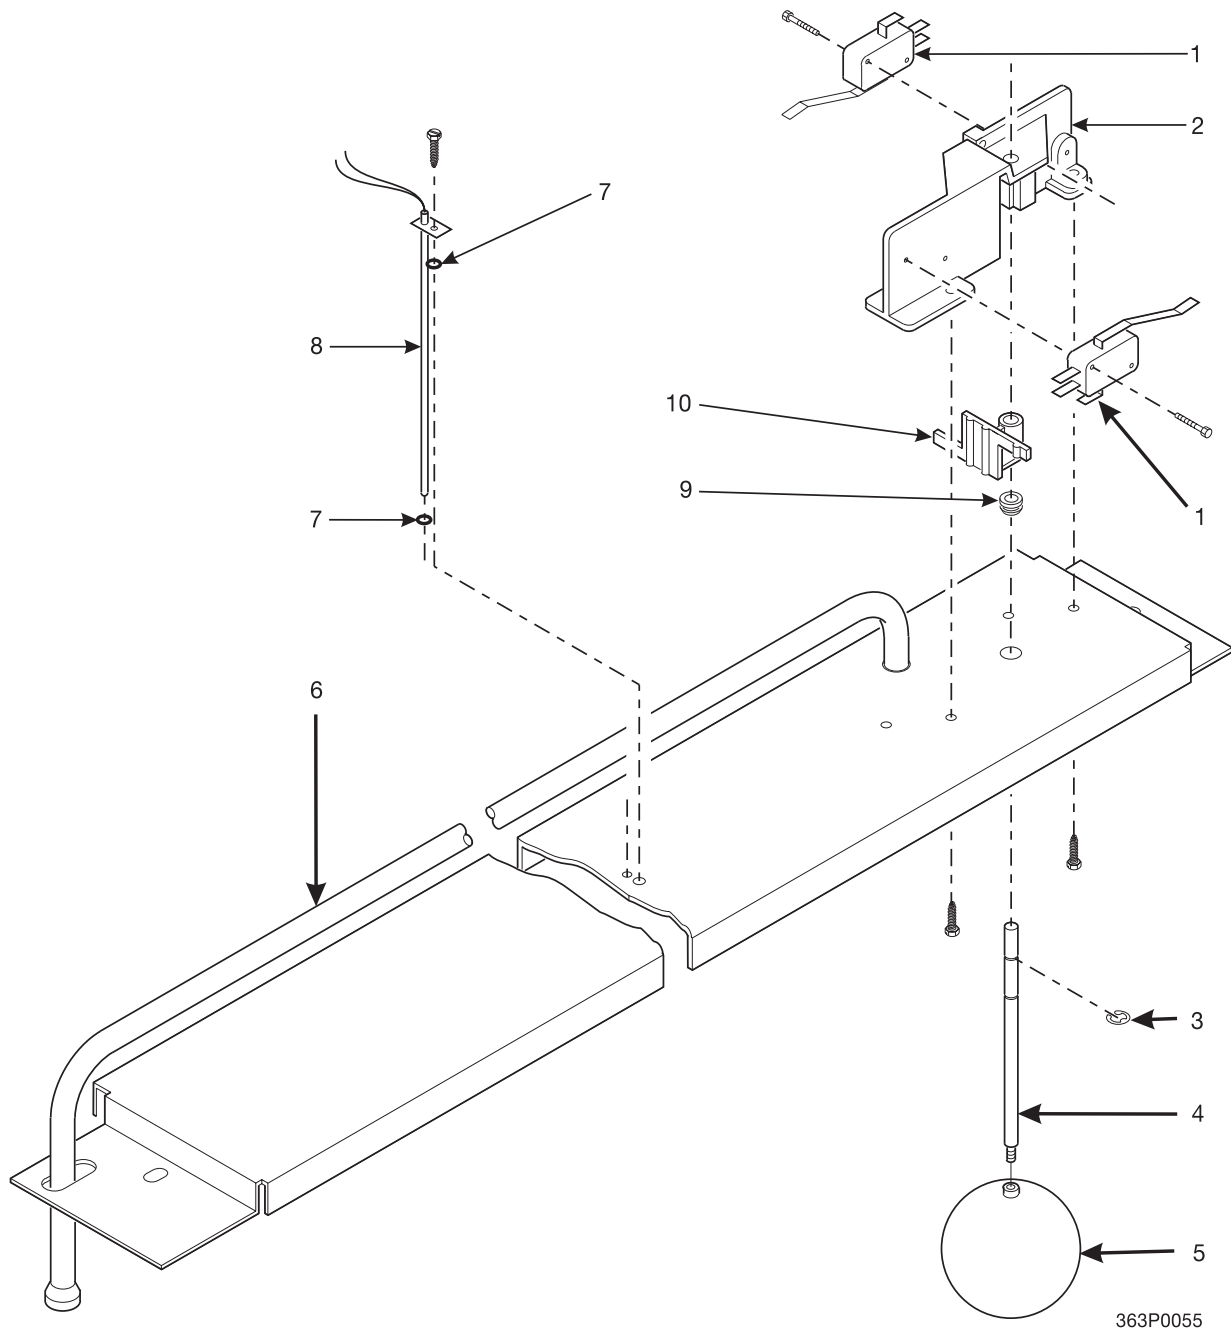

TABLE 71. WATER TANK LID ASSEMBLY

Hot Drink Center Parts Manual

Figure 71. Water Tank Lid Assembly

Hot Drink Center Parts Manual

TABLE 71. WATER TANK LID ASSEMBLY

INDEX	PART NUMBER	DESCRIPTION	QTY
-	6338046	LID ASSEMBLY - FINAL - H.W.T.	-
1	6238084	SWITCH - LEVER - 10 GRAM	2
2	6238068	BRACKET - MOUNTING - SWITCH	1
3	6124073	RETAINING RING REINF. E TYP.156	1
4	6338049	SHAFT - FLOAT	1
5	6508033	FLOAT - WATER TANK	1
6	6338047	WELD ASSEMBLY - COVER - LG. INLET - W.T.	1
7	6138287	O RING	2
8	6338051	SENSOR - TEMPERATURE - H.W.T.	1
9	6338050	BEARING - LID - HOT WATER TANK	1
10	6138183	ACTUATOR - SWITCH	1