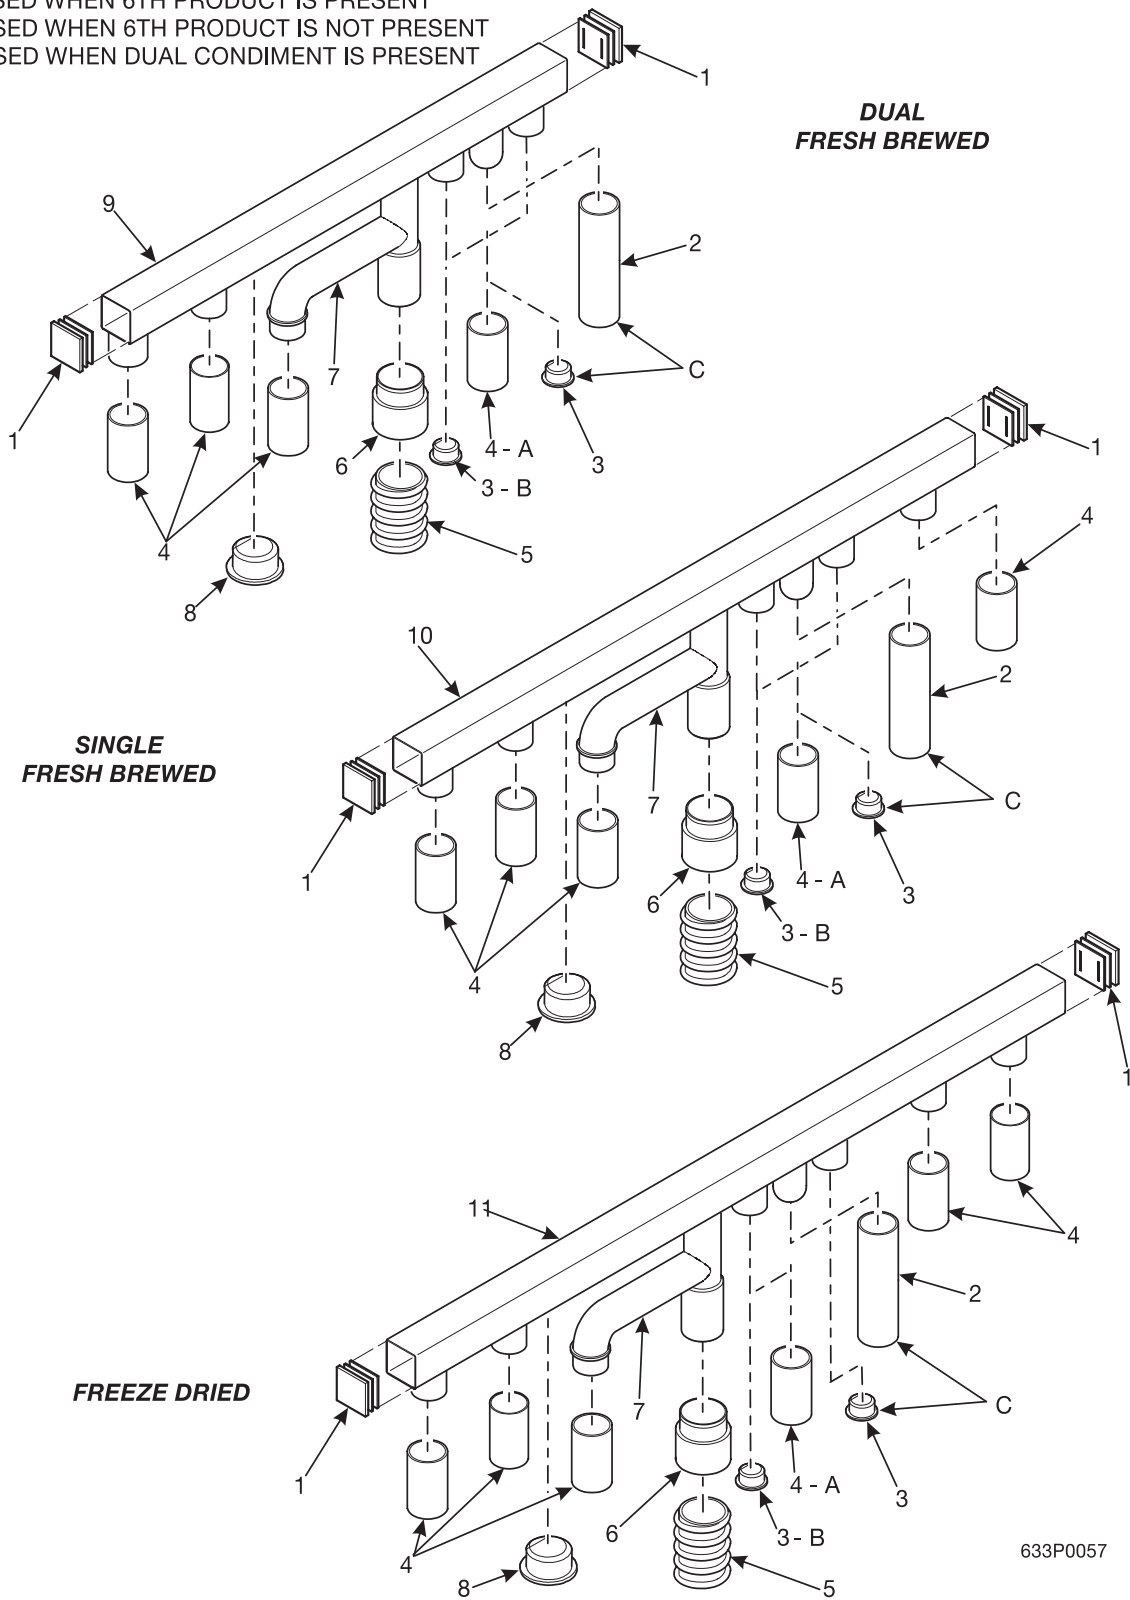

TABLE 65. FRONT VENT ASSEMBLIES

Hot Drink Center Parts Manual

A - USED WHEN 6TH PRODUCT IS PRESENT
B - USED WHEN 6TH PRODUCT IS NOT PRESENT
C - USED WHEN DUAL CONDIMENT IS PRESENT

Figure 65. Front Vent Assemblies

Hot Drink Center Parts Manual

TABLE 65. FRONT VENT ASSEMBLIES

INDEX	PART NUMBER	DESCRIPTION	QTY
1	6337082	CAP - END VENT	-
2	6337059	TUBE - EXTENSION - 2 INGREDIENT (USE WITH DUAL CONDIMENT ONLY)	-
3	6237301	PLUG - CENTER PULL - .93 (USE WITH DUAL CONDIMENT ONLY)	-
4	6337049	TUBE - EXTENSION - SILICONE	-
5	6237337	HOSE - EXHAUST - 18" LONG	-
6	6137157	COUPLING - VENT HOSE	-
7	6337044	VENT - SUGAR/LIGHTENER ADAPTOR	-
8	6337093	PLUG - HOLE - 7/8 DIAMETER	-
9	6337092	VENT - DUAL FRESH BREW - STANDARD CONDIMENT	-
	6337096	VENT SHELF - DUAL FRESH BREW - DUAL CONDIMENT	
10	6337091	VENT - SHELF - SINGLE FRESH BREW - STANDARD CONDIMENT	-
	6337095	VENT - SHELF - SINGLE FRESH BREW - DUAL CONDIMENT	
11	6337090	VENT - F.D. - STANDARD CONDIMENT	-
	6337094	VENT - F.D. - DUAL CONDIMENT