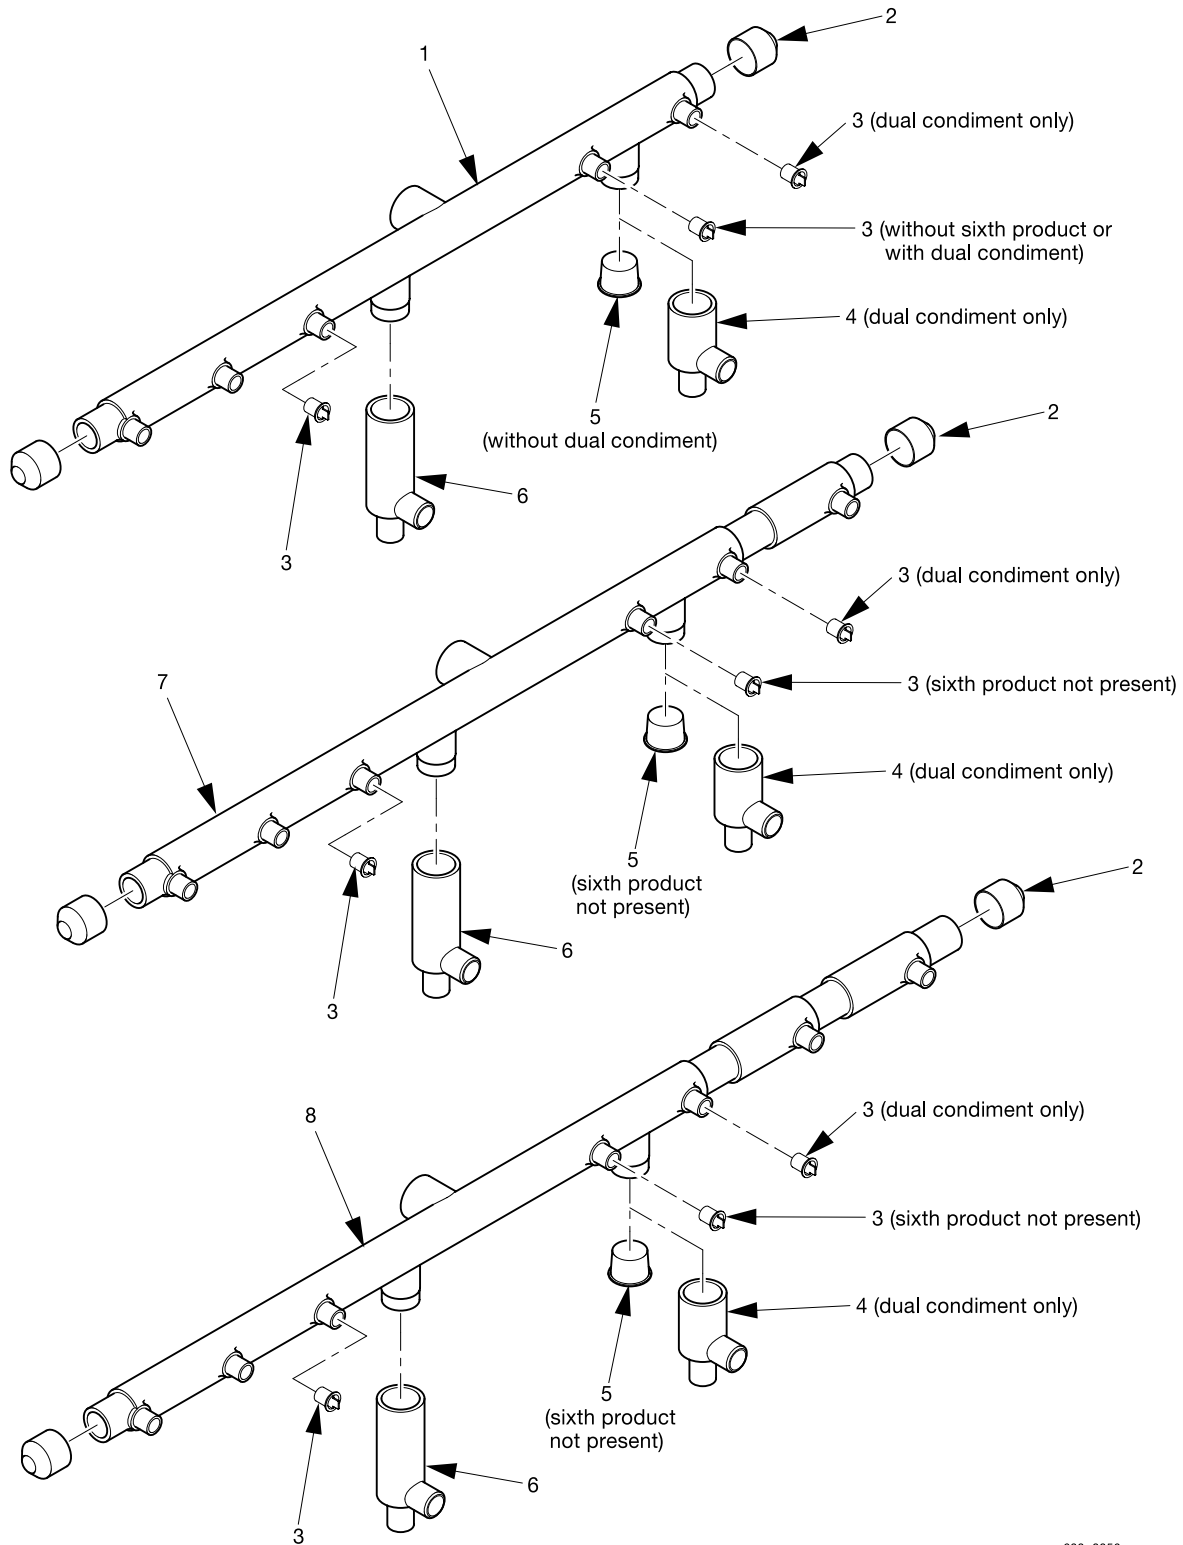

Hot Drink Center Parts Manual

633p0056

Figure 63. Rear Vent Assemblies

Hot Drink Center Parts Manual

TABLE 63. REAR VENT ASSEMBLIES

INDEX	PART NUMBER	DESCRIPTION	QTY
1	6247008	VENT SHELF - DUAL FRESH BREW	-
2	6237335	VINYL CAP - 1.00 I.D X .50 LONG - .38 HOLE	2
3	6237336	VENT - EXTENSION - SUGAR/LIGHTENER	1
4	6337109	VENT - SHELF - SINGLE FRESH BREW	(OPT)
5	6237303	PLUG - CENTER PULL - .56 (USE WHEN INTERNATIONAL COFFEE IS NOT PRESENT)	OPT.
6	6267301	VENT - SHELF - FREEZE DRY	(OPT)

TABLE 63A. AVAILABLE ASSEMBLIES

PART NUMBER	DESCRIPTION	INDEX	QTY
6337111	VENT ASSEMBLY - REAR - DUAL F.B. - NO 6TH PRODUCT	5	1
		3	2
		1	2
		2	1
6337112	VENT ASSEMBLY - REAR - DUAL F.B. - WITH 6TH PRODUCT	5	1
		3	1
		1	2
		2	1
6337113	VENT ASSEMBLY - REAR - DUAL F.B. - DUAL CONDIMENT	3	3
		1	2
		2	1
6337114	VENT ASSEMBLY - REAR - F.B. - NO 6TH PRODUCT	5	1
		3	2
		1	2
		7	1
6337115	VENT ASSEMBLY - REAR - F.B. - WITH 6TH PRODUCT	5	1
		3	1
		1	2
		7	1
6337116	VENT ASSEMBLY - REAR - F.B. - DUAL CONDIMENT	3	3
		1	2
		7	1
6337107	VENT ASSEMBLY - REAR - F.D. - WITH 6TH PRODUCT	5	1
		3	1
		1	2
		8	1
6337106	VENT ASSEMBLY - REAR - F.D. - NO 6TH PRODUCT	5	1
		3	2
		1	2
		8	1
6337108	VENT ASSEMBLY - REAR - F.D. - DUAL CONDIMENT	3	3
		1	2
		8	1