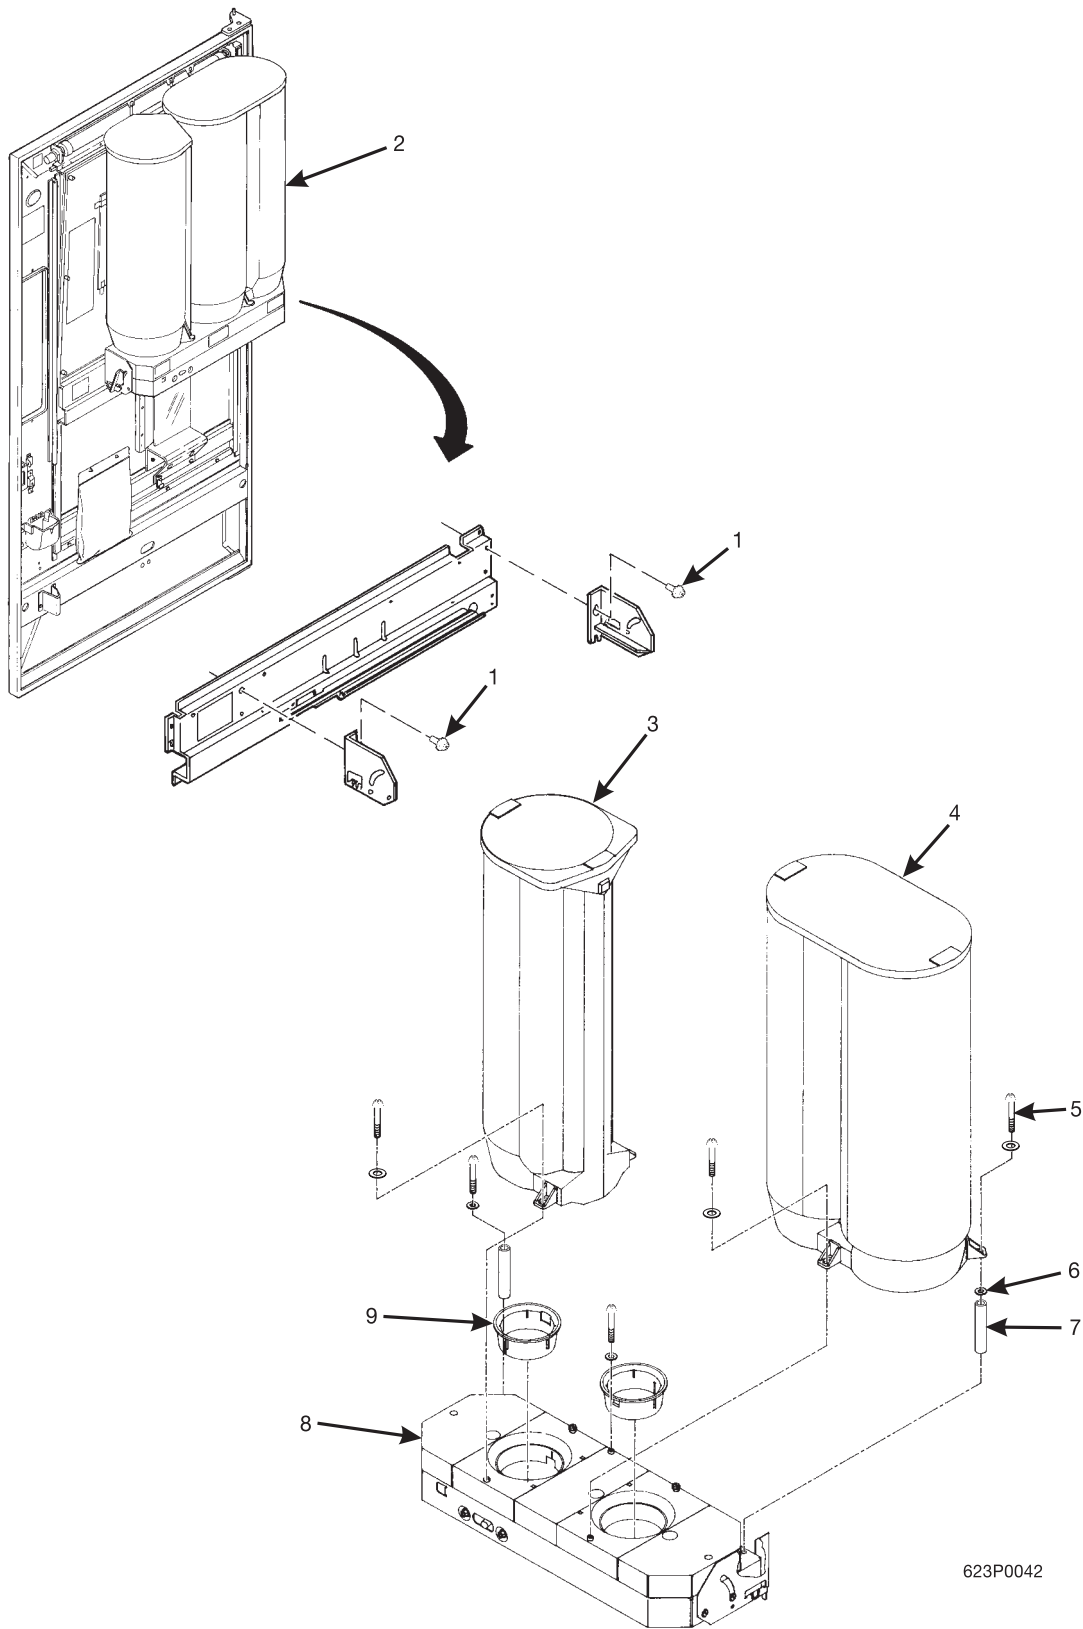

TABLE 20. MECH AND CANISTER ASSEMBLY - 11 COLUMN

Hot Drink Center Parts Manual

Figure 20. Mech and Canister Assembly - 11 Column

Hot Drink Center Parts Manual

TABLE 20. MECH AND CANISTER ASSEMBLY - 11 COLUMN

INDEX	PART NUMBER	DESCRIPTION	QTY
1	-	BOLT	2
2	6233100	MECH AND CANISTER ASSEMBLY (INCLUDES INDEX NUMBERS 3 THROUGH 9)	1
3	6233103	TURRET AND CANISTER ASSEMBLY - 4 COLUMN (FIGURE 21)	1
4	6233102	TURRET AND CANISTER ASSEMBLY - 7 COLUMN (FIGURE 22)	1
5	6233077	BOLT - #1/4 X 20 X 2	4
6	6131066	5/8 X .265 X .048 WASHER - ZINC	7
7	6263002	SPACER - .277 ID X .37	2
8	6233101	MECHANISM ASSEMBLY (FIGURE 23)	1
9	6233007	FUNNEL - 3.25	"2