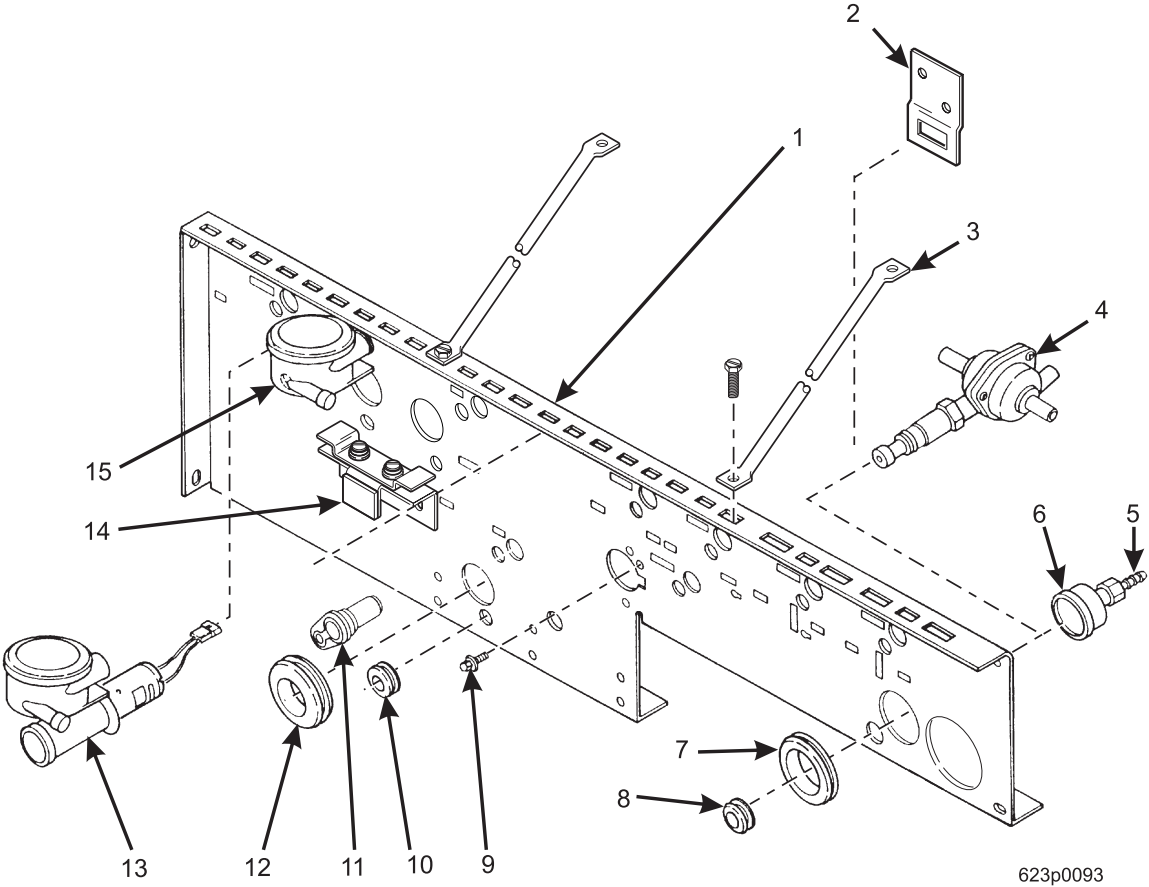

TABLE 93. CANISTER SUPPORT CHANNEL ASSEMBLY

Hot Drink Center Parts Manual

Figure 93. Canister Support Channel Assembly

Hot Drink Center Parts Manual

TABLE 93. CANISTER SUPPORT CHANNEL ASSEMBLY

INDEX	PART NUMBER	DESCRIPTION	QTY
1	6551002	CHANNEL ASSEMBLY - CANISTER SUPPORT	1
2	6231154	ADAPTER - MIXING BOWL MTG. (DUAL CONDIMENT ONLY)	1
3	6231533	BRACE CANISTER SUPPORT - UPPER	2
4	6234361	REGULATOR ASSEMBLY - SINGLE BREWER (FIGURE 94) *	1
	6234361	REGULATOR ASSEMBLY - DUAL BREWER (FIGURE 94)	
5	6204215	FITTING - 1/4 BARB X 1/8 FEMALE - NPT *	1
6	6108065	GAUGE - COMPRESSOR *	1
7	6237051	GROMMET - GAGE MOUNTING*	1
8	6237052	GROMMET - REGULATOR MOUNTING *	1
9	1451097	SCREW - #8-32 X .31 HEX HD T.F. - BLACK	5
10	2302223	GROMMET - 3/16	OPT
11	6237315	RETAINER - TUBE - MIXING BOWL	OPT
12	6237115	GROMMET - WHIPPER MOUNTING	OPT
13	-	MIXING BOWL AND WHIPPER ASSEMBLY (FIGURE 96)	-
14	6337057	CANISTER SUPPORT ASSEMBLY - LIGHTENER (CONSISTS OF THE FOLLOWING PARTS)	1
-	3102447	8-32 X 3/4 PHS TYPE 23 T/C-Z	2
-	6237170	BUSHING - CANISTER	2
-	6337058	BRACKET - CANISTER FRONT	1
-	6237174	SUPPORT - CANISTER FRON	1
-	6237356	VIBRATION ISOLATOR - .375 DIA	2
15	-	MIXING BOWL ASSEMBLY	-

* USED ON FRESH BREW MODELS ONLY