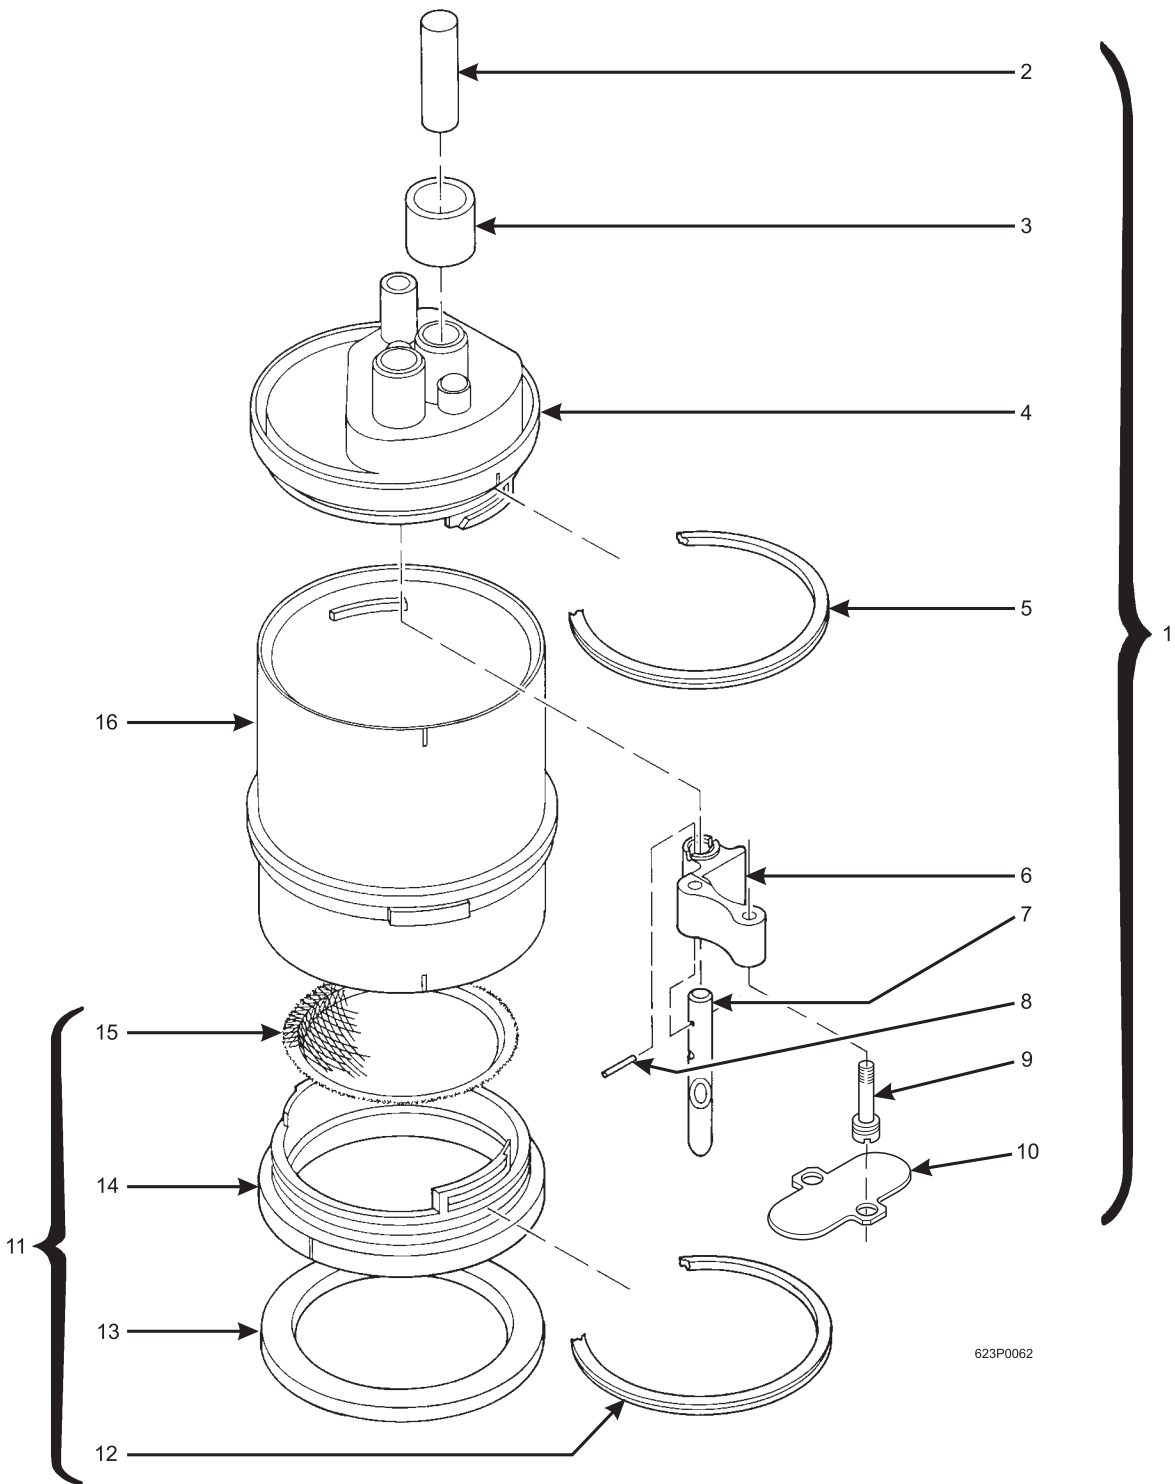

Hot Drink Center Parts Manual

Figure 54. Barrel Assembly - Single Brewer

Hot Drink Center Parts Manual

TABLE 54. BARREL ASSEMBLY - SINGLE BREWER

INDEX	PART NUMBER	DESCRIPTION	QTY
-	6234328	BARREL ASSEMBLY - SINGLE BREWER	REF
1	6134152	MANIFOLD ASSEMBLY - HOSE-BREW BARREL (INCLUDES INDEX NUMBERS 2 THROUGH 9)	1
2	6134192	PLUG BREWER MANIFOLD	1
3	6134178	MANIFOLD & INSERT ASSEMBLY - BREWER	1
4	6104193	QUAD RING SEAL	1
5	6204229	DEFLECTOR - MANIFOLD	1
6	6134197	TUBE - AIR JET	1
7	6106107	ROLL PIN	1
8	6134173	SHOULDER SCREW	2
9	6134155	VALVE - MANIFOLD - BREWER BARREL	1
10	6234305	LOWER INSERT ASSEMBLY - BREWER BARREL (INCLUDES INDEX NUMBERS 11 THROUGH 14)	1
11	6104193	QUAD RIND SEAL	1
12	6234375	SEAL - BREWER	1
13	6104181	LOWER INSERT BREWER BARREL	1
14	6234302	SCREEN - BREWER BARREL	1
15	6104184	BREWER BARREL	1
16	6104193	QUAD RING SEAL	1
17	6234213	EXTENTION - BREWER BARREL	1
18	6234207	TUBE - .375 ID X .562 OD X .75 L	1

Hot Drink Center Parts Manual

Figure 55. Barrel Assembly - Dual Brewer

Hot Drink Center Parts Manual

TABLE 55. BARREL ASSEMBLY - DUAL BREWER

INDEX	PART NUMBER	DESCRIPTION	QTY
-	6234300	BARREL ASSEMBLY - DUAL BREWER	REF
1	6234306	MANIFOLD ASSEMBLY - HOSE-BREW BARREL (INCLUDES INDEX NUMBERS 2 THROUGH 10)	1
2	6134192	PLUG BREWER MANIFOLD	1
3	6234207	TUBE - .375 ID X .562 OD X .75 L	1
4	6134178	MANIFOLD & INSERT ASSEMBLY - BREWER	1
5	6104193	QUAD RING SEAL	1
6	6204229	DEFLECTOR - MANIFOLD	1
7	6234304	TUBE - AIR JET	1
8	6106107	ROLL PIN	1
9	6134173	SHOULDER SCREW	2
10	6134155	VALVE - MANIFOLD - BREWER BARREL	1
11	6234305	LOWER INSERT ASSEMBLY - BREWER BARREL (INCLUDES INDEX NUMBERS 12 THROUGH 15)	1
12	6104193	QUAD RING SEAL	1
13	6234375	SEAL - BREWER	1
14	6104181	LOWER INSERT BREWER BARREL	1
15	6234302	SCREEN - BREWER BARREL	1
16	6104184	BREWER BARREL	1