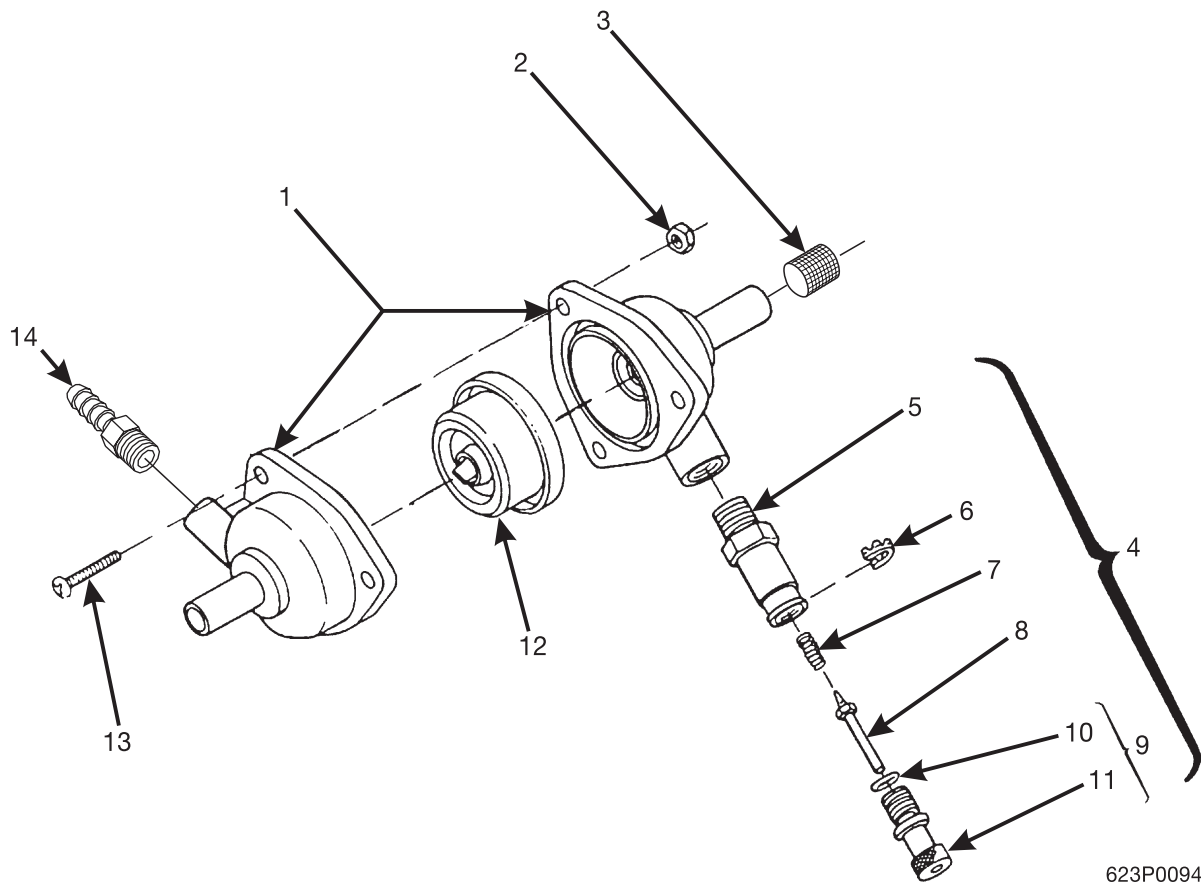

* USED ON FRESH BREW MODELS ONLY

Hot Drink Center Parts Manual

Figure 94. Regulator Assembly

Hot Drink Center Parts Manual

TABLE 94. REGULATOR ASSEMBLY

INDEX	PART NUMBER	DESCRIPTION	QTY
-	6234981	REGULATOR ASSEMBLY - SINGLE BREWER	1
	6234361	REGULATOR ASSEMBLY - DUAL BREWER	
1	6154214	BODY - REGULATOR	2
2	9900081	NUT, #8-32 X 3/4 RHS	3
3	6234335	FILTER - AIR REGULATOR (6234981 ONLY) (SINGLE BREWER APPLICATION)	1
4	6154284	CONTROL ASSEMBLY (INCLUDES INDEX NUMBER 4 - 9)	1
5	6154288	BODY - PRESSURE CONTROL	1
6	6154285	RETAINER - ADJUSTER	1
7	6154286	SPRING - PRESSURE CONTROL	1
8	6154287	PLUNGER - PRESSURE CONTROL	1
9	6154289	ADJUSTER ASSEMBLY (INCLUDES INDEX NUMBERS 9 & 10)	1
10	6154232	O RING - .239 X .07	1
11	6154290	ADJUSTER - CONTROL	1
12	6334016	DIAPHRAGM AND RESTRICTOR ASSEMBLY (6234981 ONLY)	1
	6338023	DIAPHRAGM/DUCKBILL (6234361 ONLY) (DUAL BREWER APPLICATION)	
13	9900115	SCREW, #8-32 X 3/4 RHS	3
14	3167128	FITTING - PARKER #P4MCB2	1