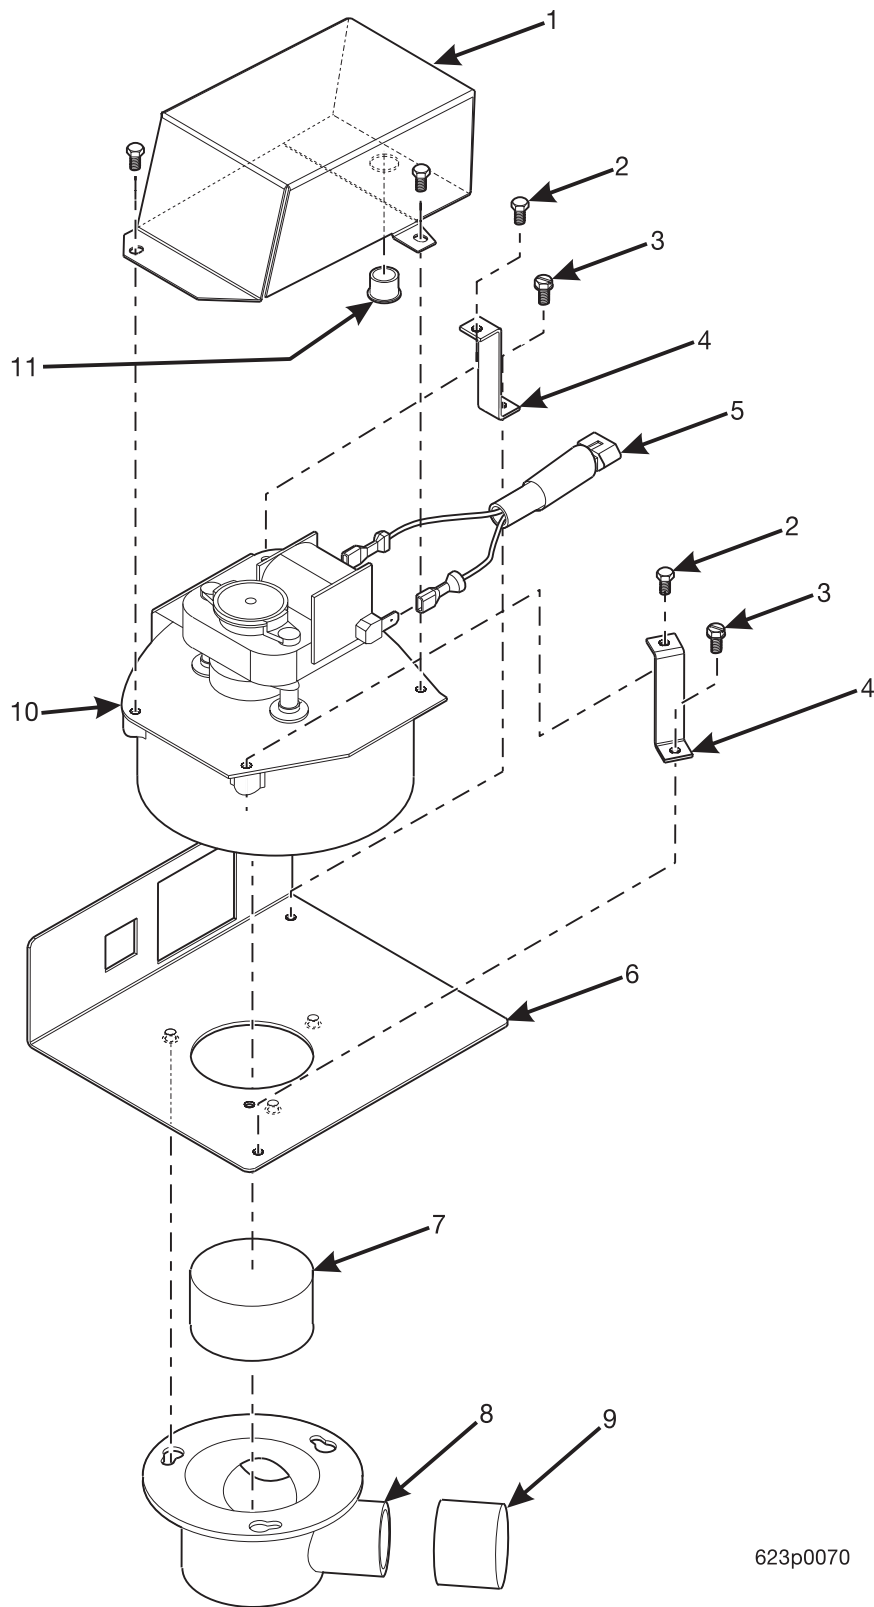

Hot Drink Center Parts Manual

623p0070

Figure 64. Bracket, Blower, and Cover Assembly

Hot Drink Center Parts Manual

TABLE 64. BRACKET, BLOWER, AND COVER ASSEMBLY

INDEX	PART NUMBER	DESCRIPTION	QTY
-	6231555	BRACKET, BLOWER, AND COVER ASSEMBLY (U.S.)	OPT
	6331039	BRACKET, BLOWER, AND COVER ASSEMBLY (ARG./AUS./FR./GER./N.Z./S.A./SP.)	
1	6231074	GUARD - BLOWER MOTOR	1
2	1437204	SCREW - #8-10 X .38 HEX HD.TF	2
3	1451097	SCREW - #8-32 X .31 HEX HD.TF-BL	2
4	6231553	TIE DOWN - BLOWER ASSEMBLY	2
5	9989676	JUMPER - BLOWER	1
6	6231550	BRACKET ASSEMBLY - BLOWER MOUNTING (U.S.)	1
7	6237340	FILTER - EXHAUST BLOWER	1
8	6237342	HOUSING - EXHAUST BLOWER	1
9	6237305	VINYL CAP - 1.25 I.D (FREEZE DRY APPLICATIONS)	1
10	6231548	BLOWER ASSEMBLY - 120V (U.S.)	1
	6401088	BLOWER ASSEMBLY - 230V (ARG./AUS./FR./GER./N.Z./S.A./SP.)	
11	6502097	BUSHING #OCB-500	1