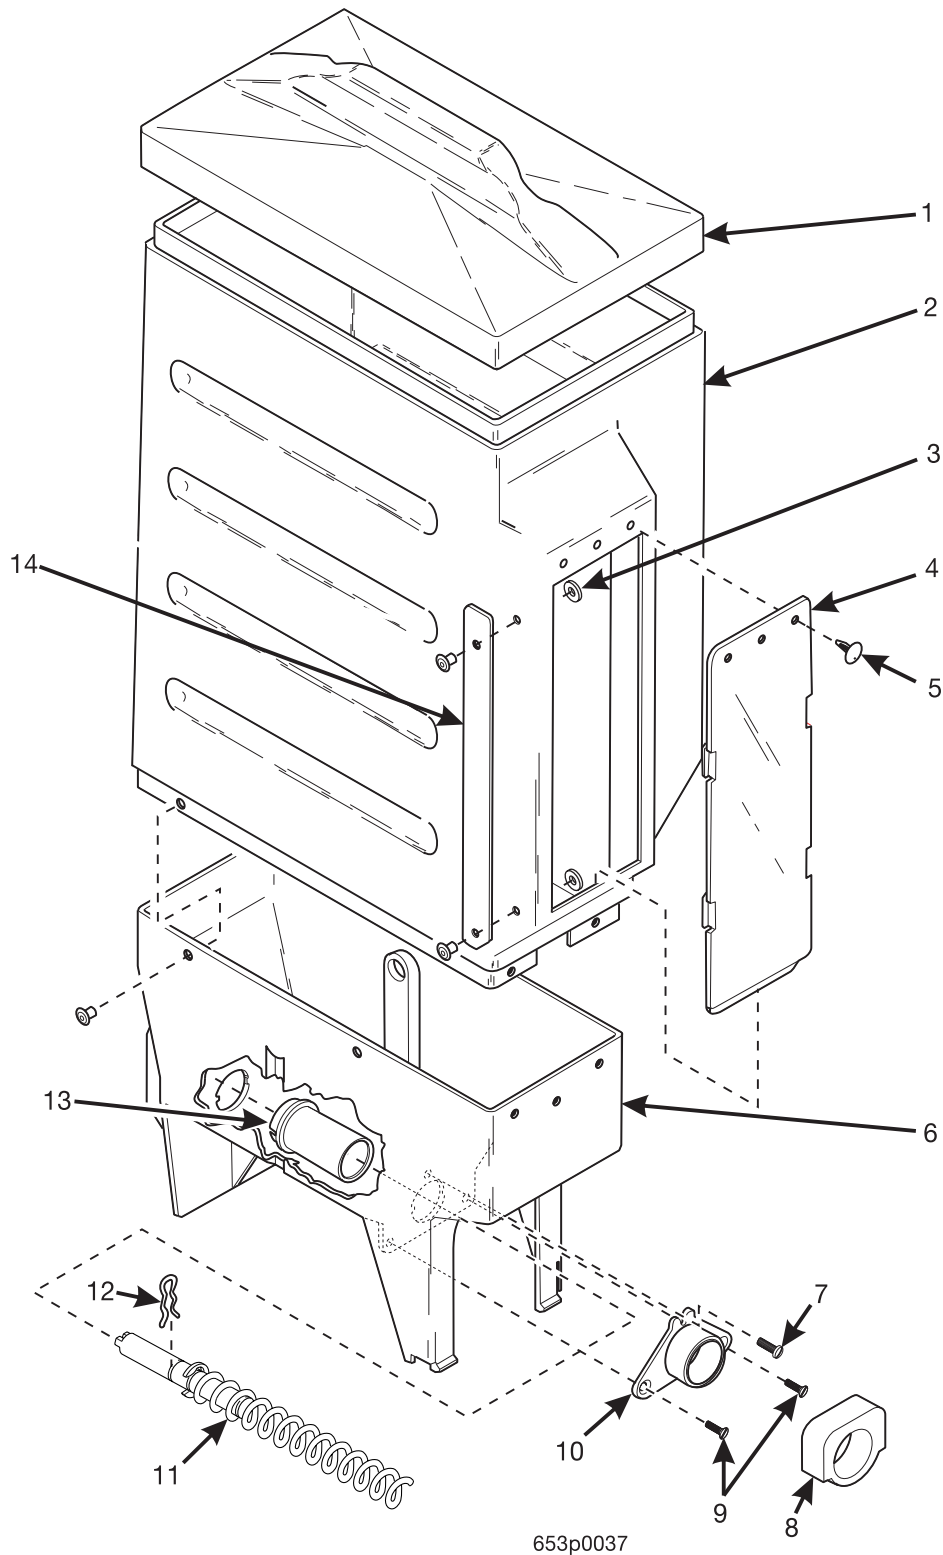

Hot Drink Center Parts Manual

Figure 90. Canister Assembly - 6237424

Hot Drink Center Parts Manual

TABLE 90. CANISTER ASSEMBLY - 6237424

INDEX	PART NUMBER	DESCRIPTION	QTY
-	6237424	CANISTER ASSEMBLY - COFFEE BEAN WITH WINDOW	-
1	6237066	LID - CANISTER	1
2	6237065	SLEEVE - CANISTER	1
3	5220042	NYLON WASHER	2
4	6237087	WINDOW INSERT	1
5	6237053	FASTENR - PUSH IN	4
6	6237064	CANISTER BASE - BEAN	1
7	6237049	SCREW, #8-12 X .25 - SLTD - PHS	1
8	6237288	GASKET - GRINDER	1
9	6237050	SCREW, #8-12 X .44 - SLTD - FLHD	2
10	6237031	NOZZLE	1
11	6237095	AUGER AND SHAFT ASSEMBLY (INCLUDES THE NEXT 3 ITEMS)	1
-	6237025	RETAINING RING-"E"-.500	1
-	6237045	AUGER-CANISTER-COFFEE	1
-	6237097	SHAFT-AUGER	1
12	6337020	CLIP - SPRING	1
13	6237014	BEARING - CANISTER	1
14	6237518	STIFFENER - HINGE PLATE	1