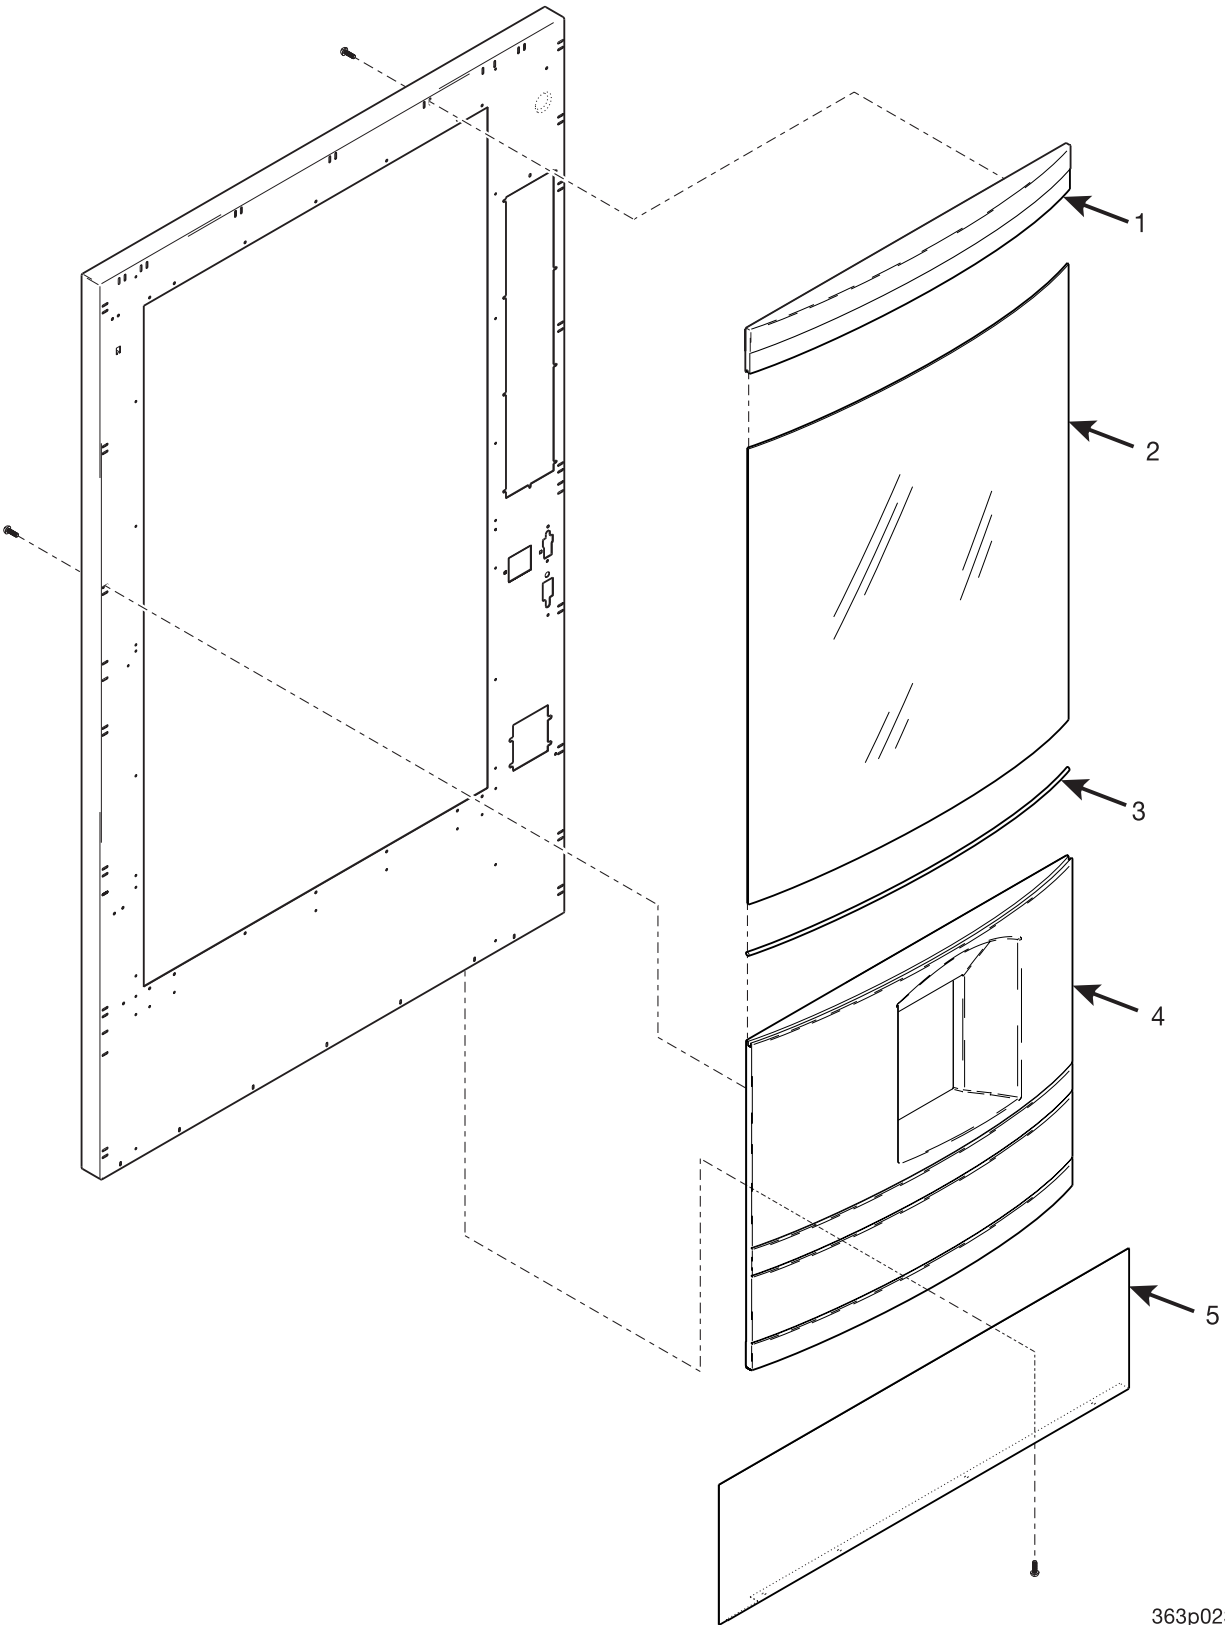

Hot Drink Center Parts Manual

363p0233

Figure 4. Trim - Millennium Style (Part 2 of 3)

Hot Drink Center Parts Manual

TABLE 4. TRIM - MILLENNIA STYLE (PART 2 OF 3)

INDEX	PART NUMBER	DESCRIPTION	QTY
1	1572218	HORIZONTAL TRIM - TOP - 38" - "H-1	1
	1572431	HORIZONTAL TRIM - TOP - 38" - SELECTA WHITE	
-	1572236	DECAL - DOOR TRIM - HORIZONTAL - 38" (NOT SHOWN) (USED WITH INDEX 1)	1
2	6332049	GLASS - CURVED FRONT - 38.31" - H.D.C.	1
3	1572235	GASKET - GLASS	1
4	6332141	HORIZONTAL TRIM	1
5	1572327	PANEL - BOTTOM TRIM - GRAY	1
	1572432	PANEL - BOTTOM TRIM - SELECTA WHITE