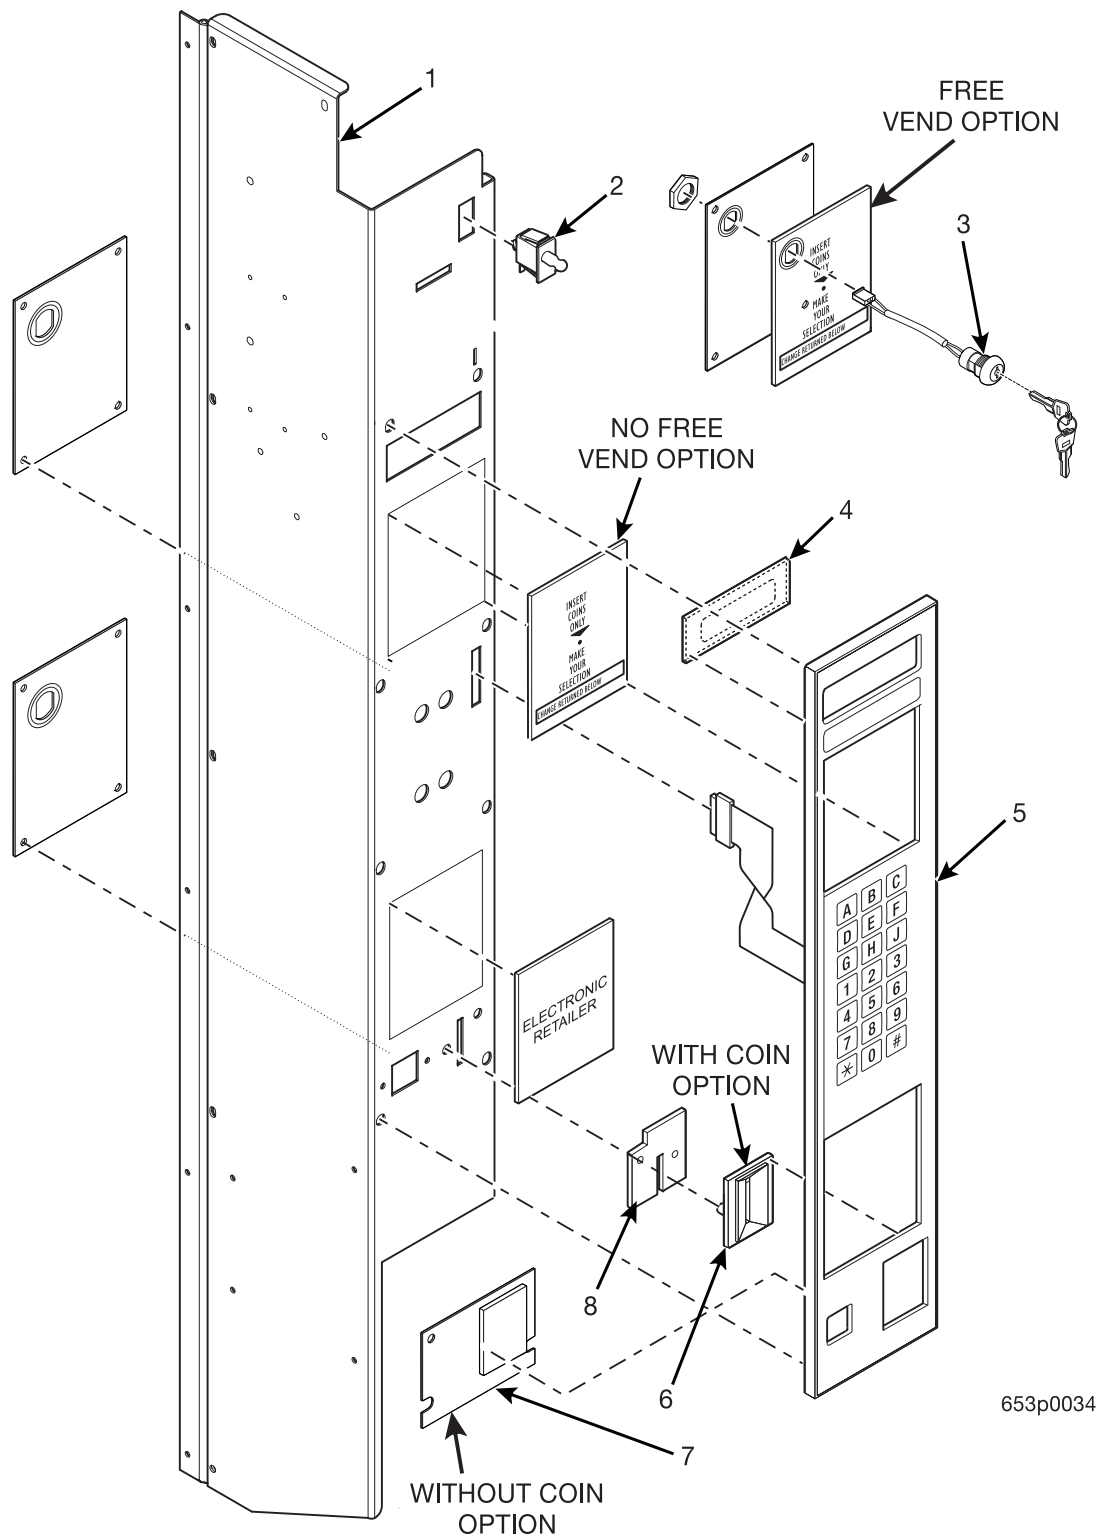

Hot Drink Center Parts Manual

653p0034

Figure 39. Monetary Panel Assembly (Part 1 of 3)

Hot Drink Center Parts Manual

TABLE 39. MONETARY PANEL ASSEMBLY (PART 1 OF 3)

INDEX	PART NUMBER	DESCRIPTION	QTY
1	1575094	MONETARY PANEL WELD ASSEMBLY - NV BLACK	1
	4875001	MONETARY PANEL WELD ASSEMBLY - SELECTA WHITE	
2	141110	SWITCH SERVICE	1
3	9989639	SWITCH ASSEMBLY - FREE VEND	1
4	1572013	LENS - DISPLAY	1
5	1575098	FACEPLATE ASSEMBLY (WITH COIN OPTION)	1
	1575099	FACEPLATE ASSEMBLY (NO COIN OPTION)	
6	1472223	COIN INSERT (WITH COIN OPTION)	1
	1672001	COIN INSERT - AUSTRALIA	
7	-	LOWER MONETARY POSITION	-
8	1472222	COIN BLOCK	1