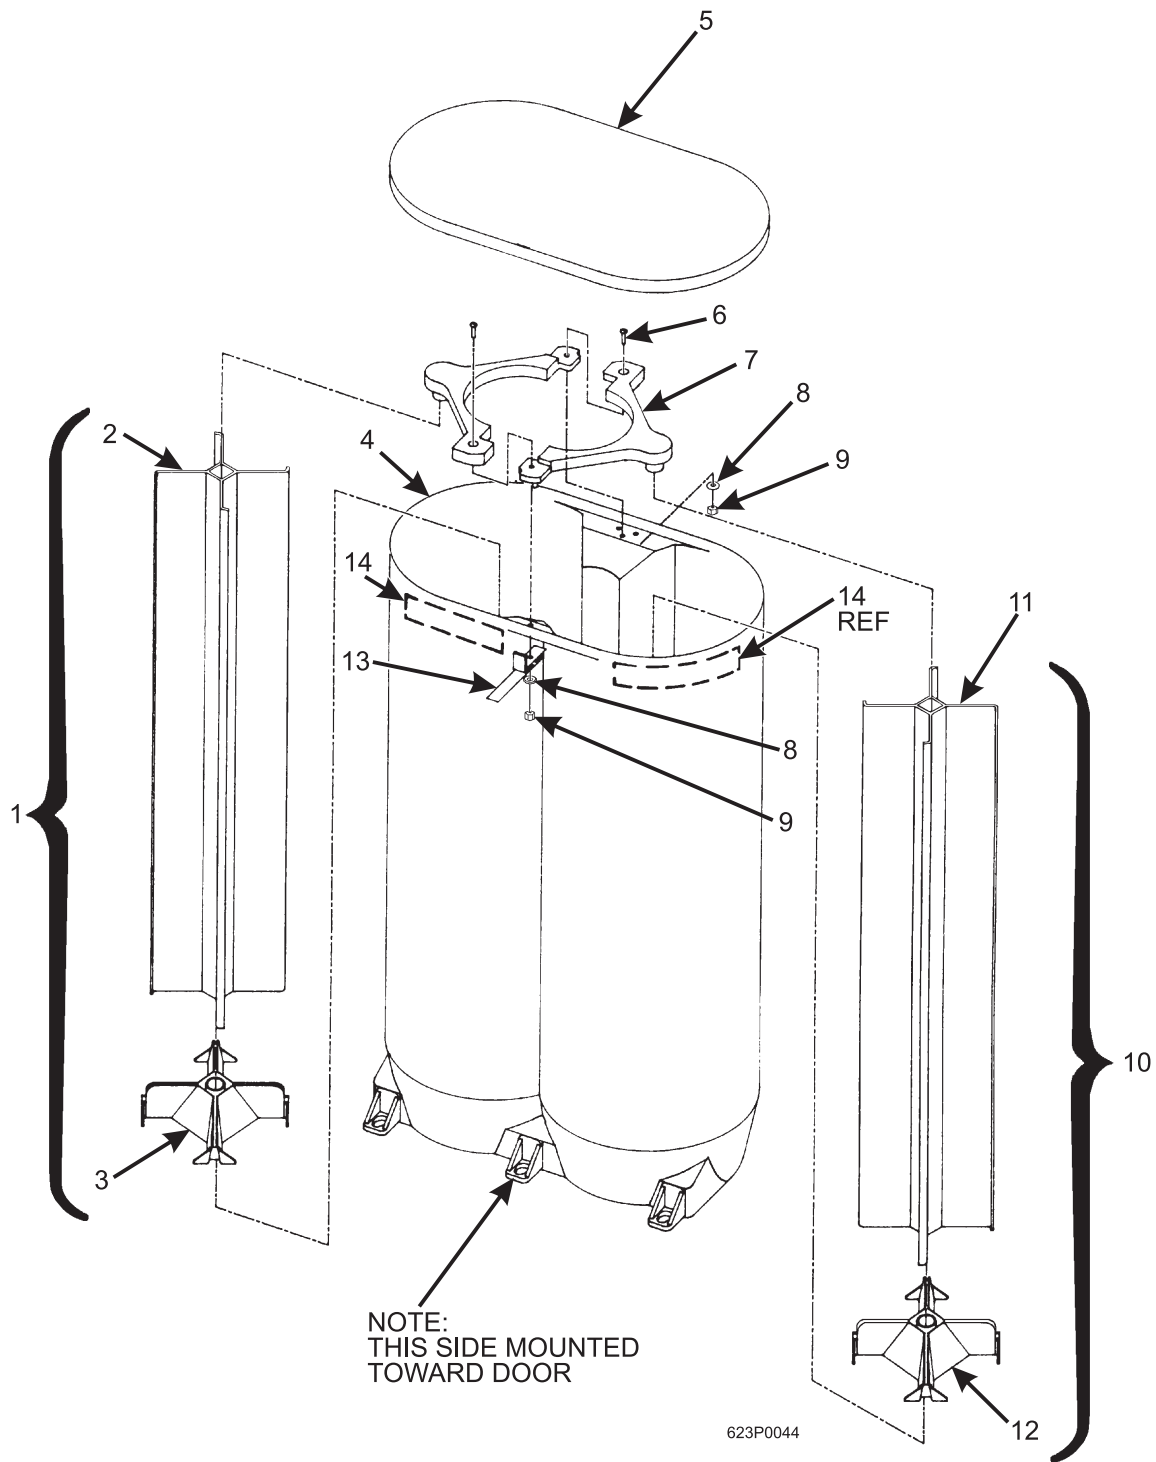

TABLE 22. TURRET AND CANISTER ASSEMBLY - 7 COLUMN

Hot Drink Center Parts Manual

Figure 22. Turret and Canister Assembly - 7 Column

Hot Drink Center Parts Manual

TABLE 22. TURRET AND CANISTER ASSEMBLY - 7 COLUMN

INDEX	PART NUMBER	DESCRIPTION	QTY
-	6233102	TURRET AND CANISTER ASSEMBLY - 7 COLUMN	REF
1	6233108	TURRET ASSEMBLY 1A (INCLUDES INDEX NUMBERS 2 AND 3)	1
2	6233061	TURRET CENTER	1
3	6233048	BASE - TURRET	1
4	6233092	CANISTER - CUP - 7	1
5	6233093	LID - CANISTER - 7	1
6	9900115	SCREW - #8-32 X 3	2
7	6233030	BEARING TURRET	2
8	6138181	WASHER PLATE	2
9	9900081	NUT - #8-32 KEPS	2
10	6233109	TURRET ASSEMBLY 1B (INCLUDES INDEX NUMBERS 11 AND 12)	1
11	6233061	TURRET CENTER	1
12	6233048	BASE - TURRET	1
13	6333003	STRAP - CANISTER	1
14	6233095	LABEL - FILL LINE	2