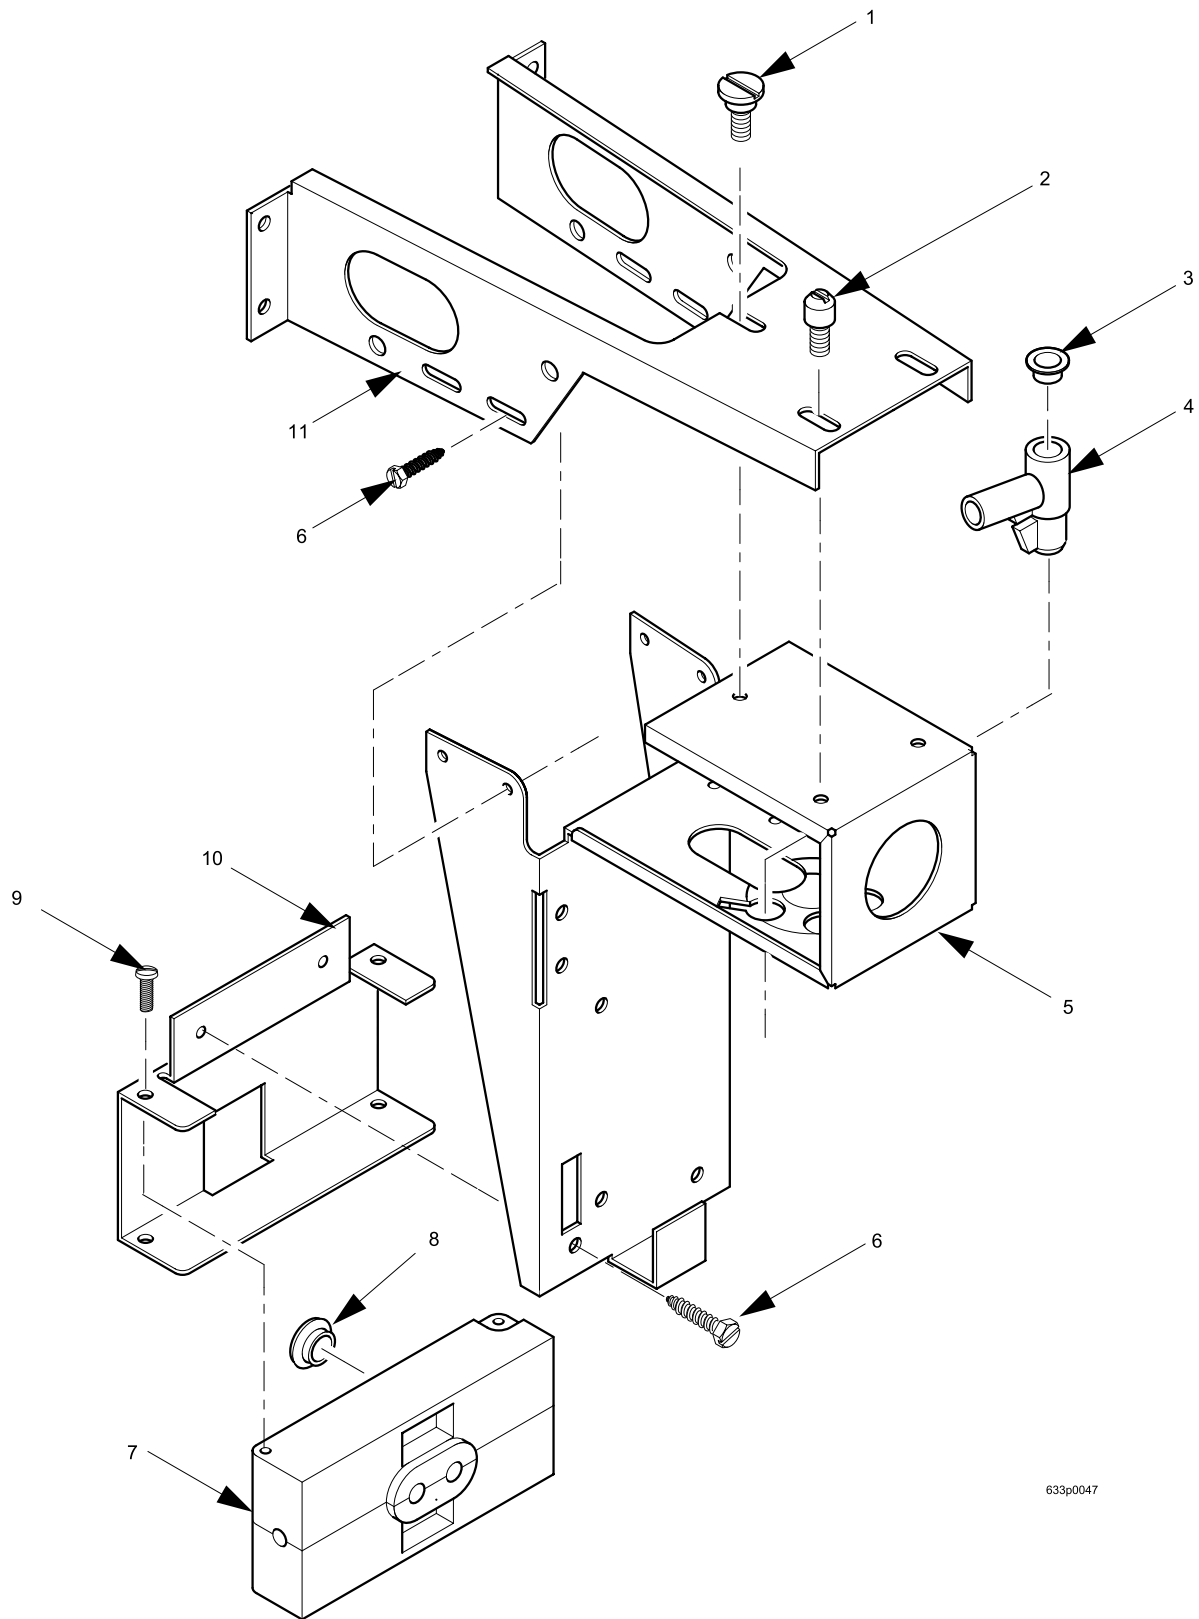

Hot Drink Center Parts Manual

Figure 32. Cup Station Support, Overflow Switch, and Cup Sensor

Hot Drink Center Parts Manual

TABLE 32. CUP STATION SUPPORT, OVERFLOW SWITCH, AND CUP SENSOR

INDEX	PART NUMBER	DESCRIPTION	QTY
-	6551014	SUPPORT ASSEMBLY - CUP STATION	1
-	6231536	MUG SENSOR & BRACKET ASSEMBLY (INCLUDES INDEX NUMBERS 7 - 10) (ARG./FR./MEX./U.K./U.S.)	1
-	6231540	MUG SENSOR & BRACKET ASSEMBLY - TRANSMISSIVE (GER.)	1
1	4247204	STUD - STORAGE TRAY	1
2	4041102	STUD - COLUMN LOCATOR	1
3	4711020	CAPLUG - SPOUT	*
4	6117010	SPOUT - DISPENSING	*
5	6551006	CUP STATION SUPPORT	1
6	1451097	SCREW - #8-32 X .31 HEX HD	2
7	6231537	SENSOR - ASSEMBLY - MUG	1
	6231557	SENSOR ASSEMBLY - MUG - TRANSMISSIVE	
8	9989641	CAPLUG - 3/8" - FLUSH TYPE	1
9	2226380	SCREW - #6 - 19 X .38 PHS T/C	1
10	6231539	BRACKET - CUP SENSOR	1
11	6398136	SUPPORT - CUP STATION - EUROTWIN	1