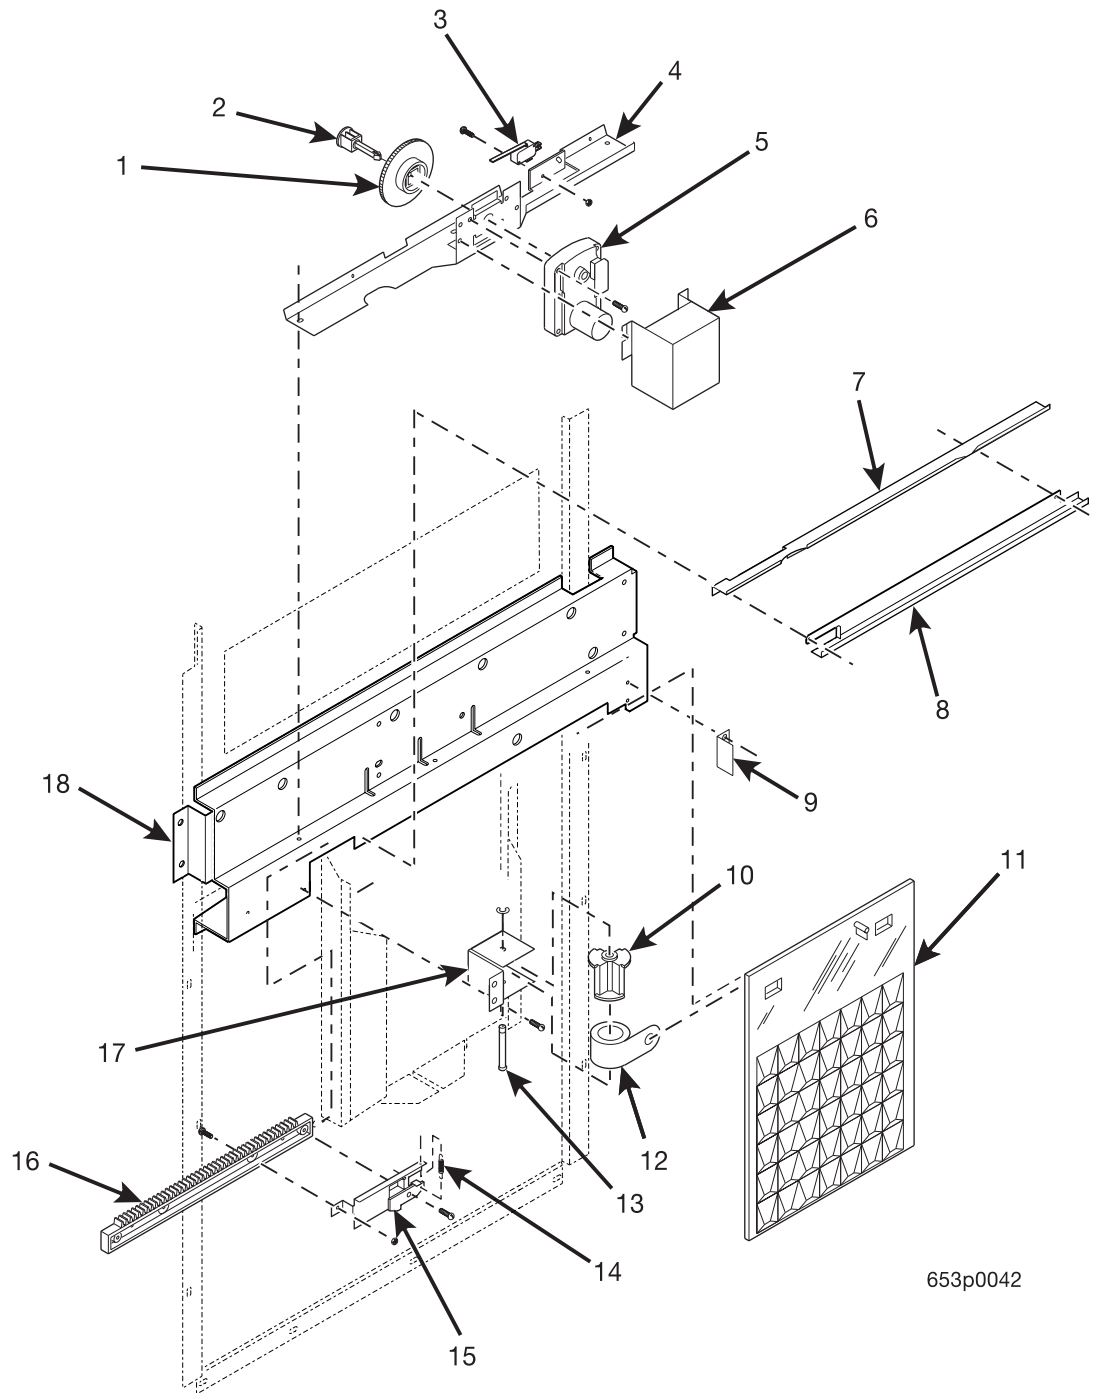

Hot Drink Center Parts Manual

Figure 15. Automatic Delivery Door

Hot Drink Center Parts Manual

TABLE 15. AUTOMATIC DELIVERY DOOR

INDEX	PART NUMBER	DESCRIPTION	QTY
-	6239026	HARNESS - AUTO DOOR (NOT SHOWN) (TABLE 100)	1
-	1452139	RETAINER - HARNESS (NOT SHOWN)	3
1	1477020	GEAR - TRAY	1
2	1477113	COUPLING - SPIRAL	1
3	5220108	SWITCH	1
5	1577035	MOTOR AND PCB ASSEMBLY	1
6	6232263	COVER - MOTOR - VEND DOOR	1
7	6532010	TRACK - GEAR RACK	1
8	6232172	TRACK - VEND DOOR	1
9	6232096	STOP - VEND DOOR	1
10	6232084	SPOOL - SPRING	1
11	6232065	DOOR - VEND	1
12	6232091	SPRING - VEND DOOR	1
13	6232085	SHAFT - SPOOL	1
14	3108141	SPRING COVER AIR GAP	1
15	6232160	PLATE ASSEMBLY - RACK	1
16	6234106	RACK - BREWER	1
17	6232089	HOUSING - SPRING	1
18	6332143	BRACE - CUP MECH	1