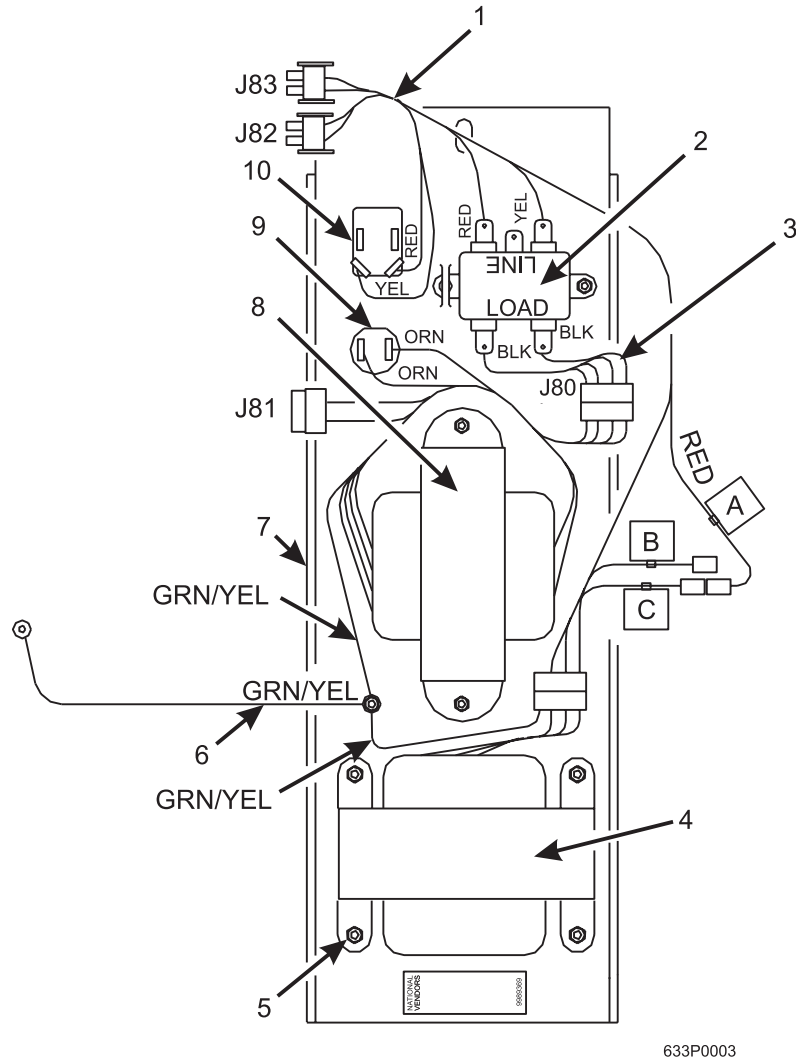

Hot Drink Center Parts Manual

Figure 49. Power Panel Assembly (MEX.)

Hot Drink Center Parts Manual

TABLE 49. POWER PANEL ASSEMBLY (MEX.)

INDEX	PART NUMBER	DESCRIPTION	QTY
-	1701015	POWER PANEL ASSEMBLY - MEXICO	REF
1	1579015	HARNESS - POWER PANEL - MEXICO	1
2	9989100	INTERFERENCE FILTER	1
3	1579020	JUMPER - 120VAC TO TRANSFORMER	1
4	9989034	TRANSFORMER - AUTO - MEXICO	1
5	9900081	NUT #8-32 KEPS ZINC PLATE	1
6	9984165	JUMPER - GROUND WIRE	1
7	1571049	PLATE & STUD ASSEMBLY - POWER - MEXICO	1
8	9989042	TRANSFORMER - 115V/230V PRIMARY, 24V SECONDARY	1
9	9989674	CIRCUIT BREAKER - 4 AMP	1
10	9984624	SWITCH - DPST - TOGGLE - 20 AMP	1