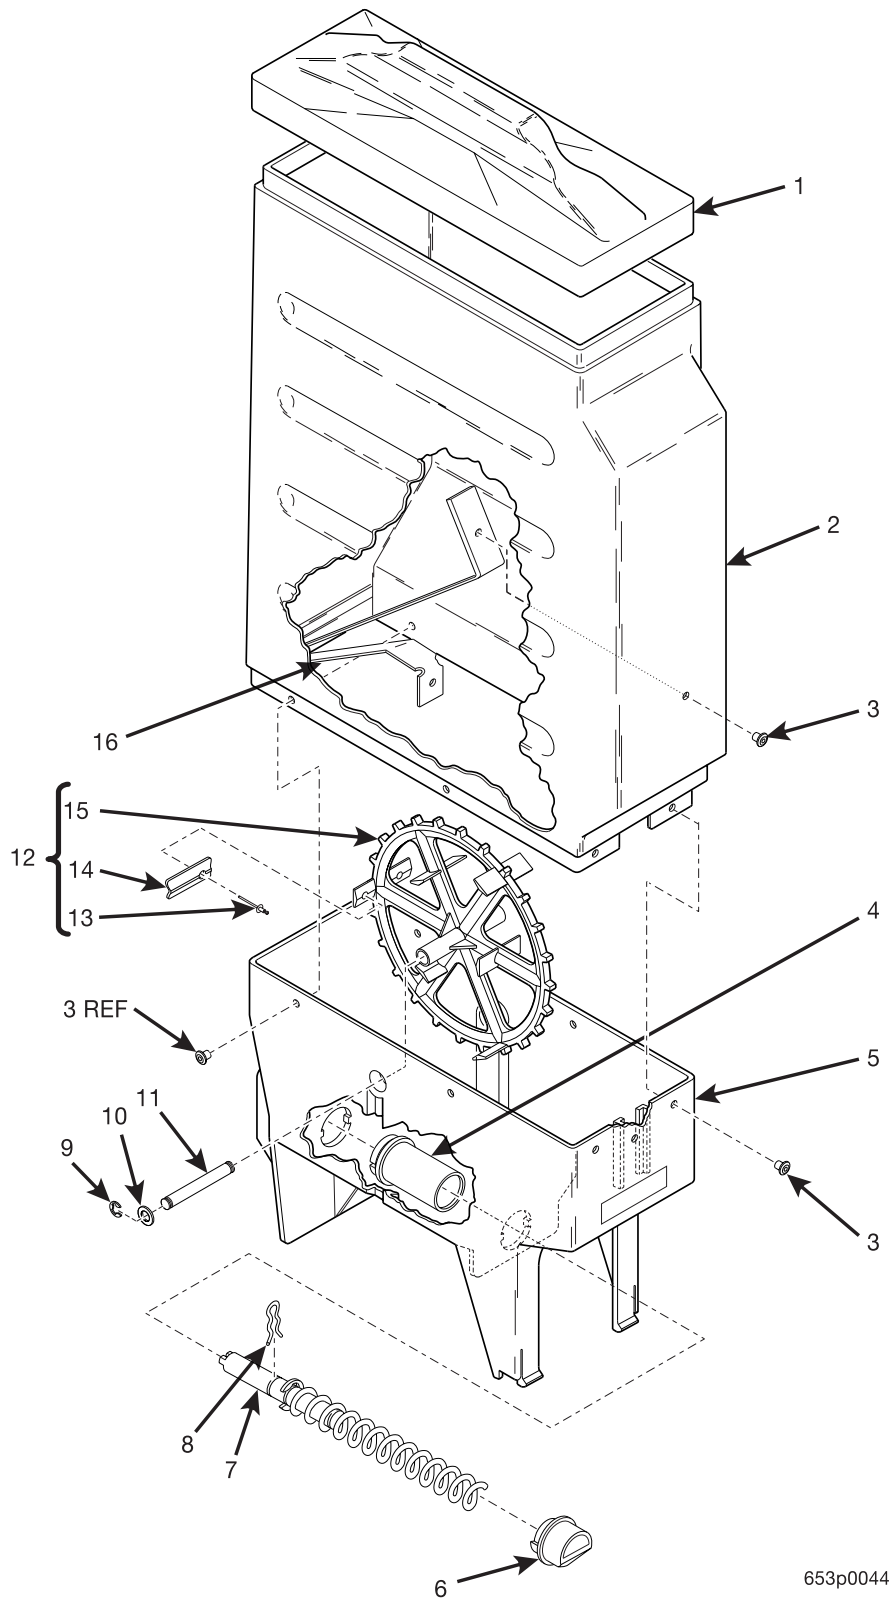

Hot Drink Center Parts Manual

653p0044

Figure 82. Canister Assembly 6337023

Hot Drink Center Parts Manual

TABLE 82. CANISTER ASSEMBLY 6337023

INDEX	PART NUMBER	DESCRIPTION	QTY
-	6337023	CANISTER ASSEMBLY - DECAF - FRESH BREW	-
1	6237069	LID - CANISTER	1
2	6337025	SLEEVE - CAN.	1
3	6237019	ALUMINUM "POP" RIVET - .187 DIA	8
4	6237014	BEARING - CANISTER	1
5	6337021	CANISTER BASE	1
6	6237063	NOZZLE - DISPENSING - CANISTER	1
7	6237095	AUGER AND SHAFT ASSEMBLY (INCLUDES THE NEXT 3 ITEMS)	1
-	6237025	RETAINING RING-"E"-.500	1
-	6237045	AUGER-CANISTER-COFFEE	1
-	6237097	SHAFT-AUGER	1
8	6337020	CLIP - SPRING	1
9	9900415	RETAINING RING - REINFORCED "E" TYPE - .156	2
10	6237116	WASHER - SEAL - WEAR PLATE	2
11	6337032	SHAFT - CANISTER - COFFEE	1
12	6337030	MIXING WHEEL ASSEMBLY (INCLUDES INDEX NUMBERS 10 THROUGH 12)	1
13	6237019	ALUMINUM "POP" RIVET - .187 DIA	2
14	6337087	EXTENSION - WHEEL - F.B.	2
15	6337086	MIXING WHEEL - F.B. COFFEES	1
16	6237020	SPRING - GROUND COFFEE	1