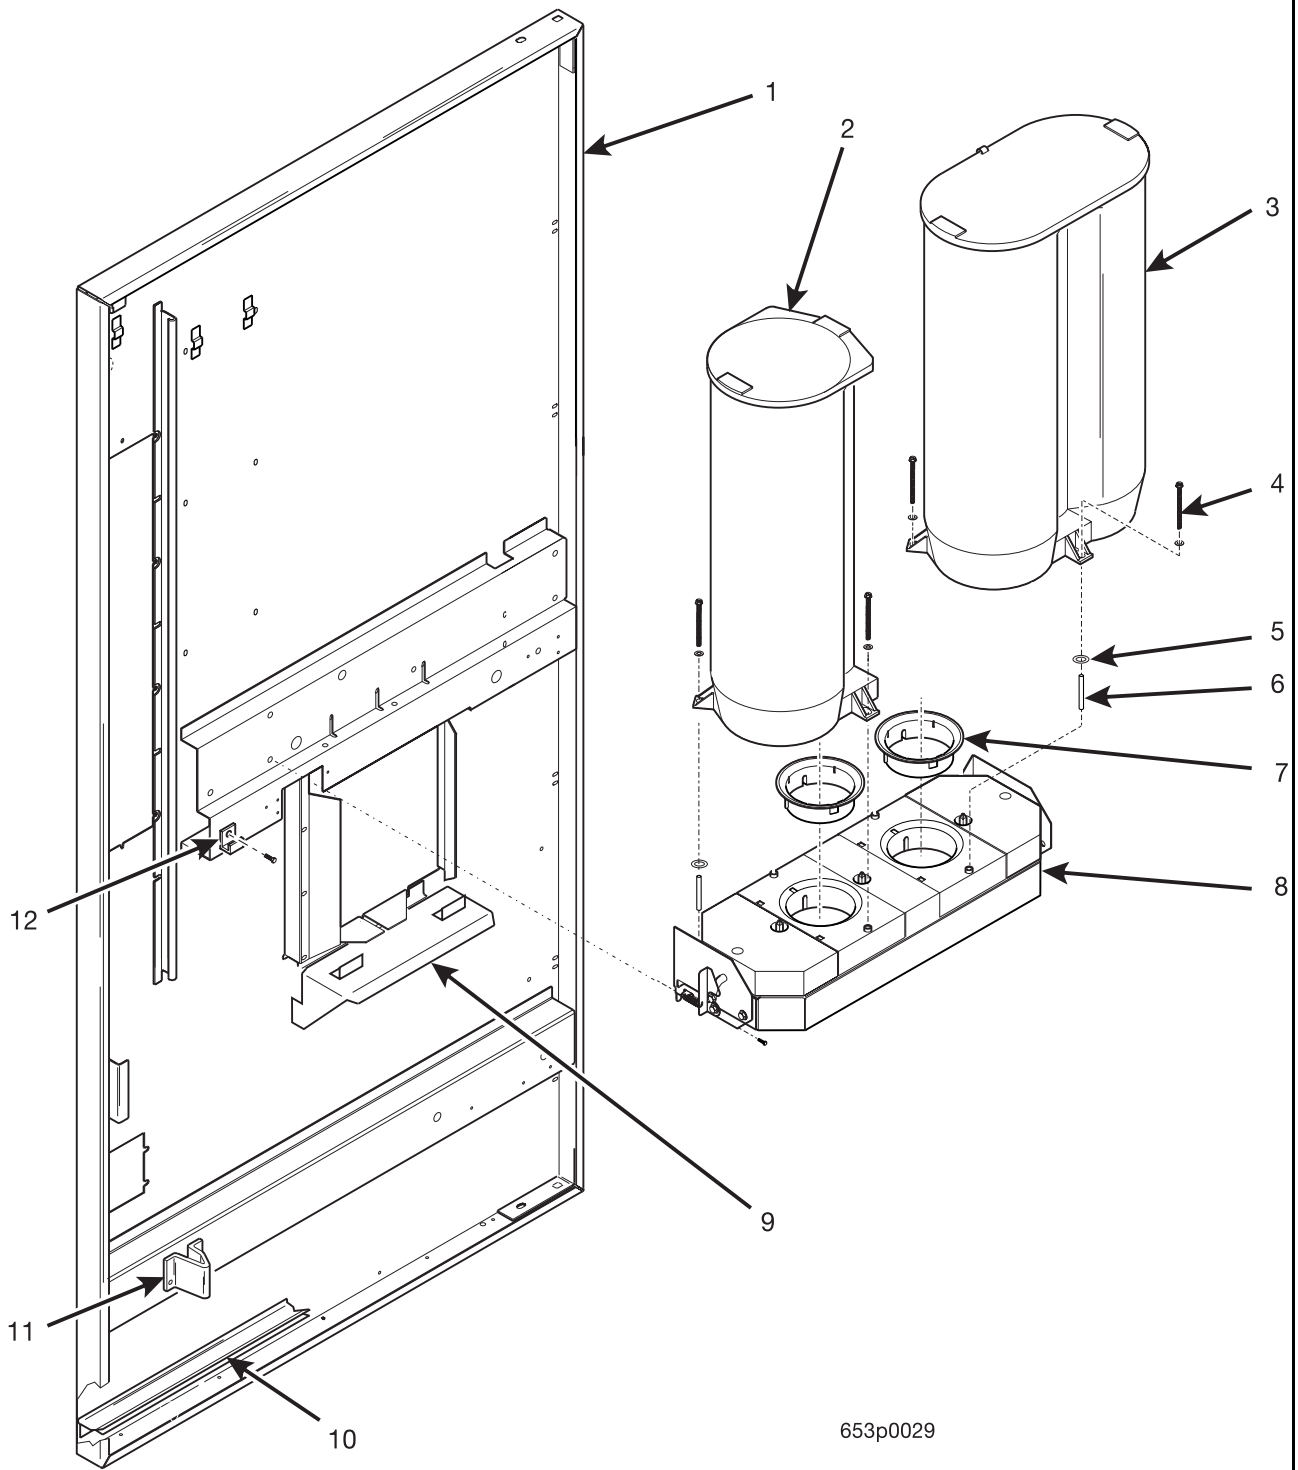

Figure 10. Superior Style - Full P.O.P. - Door Assembly - Interior

Hot Drink Center Parts Manual

TABLE 10. SUPERIOR STYLE - FULL P.O.P. - DOOR ASSEMBLY - INTERIOR

INDEX	PART NUMBER	DESCRIPTION	QTY
1	6332005	DOOR WELD ASSY - PAINTED	1
2	6233103	TURRET & CSTR ASSY - 4 COL.	2
3	6233102	TURRET & CSTR ASSY - 7 COL.	1
4	6233077	BOLT - #1/4 X 20 X 2.38 HHS	7
5	6131066	WASHER 5/8 X .265 X .048 ZINC/YEL	7
6	6263002	SPACER - .227ID X .375OD X 1.94	7
7	6233007	FUNNEL - 3.25 CUP DIAMETER	2
8	6233101	MECHANISM ASSY - 11 COLUMN	1
9	6232040	CENTER PLATE & TRIM ASSY - STERL	1
10	1452151	FILLER STRIP - SANITATION	1
11	6231164	BRACKER - DOOR SUPPORT	1
12	3142138	HANGER CUP STATION	1