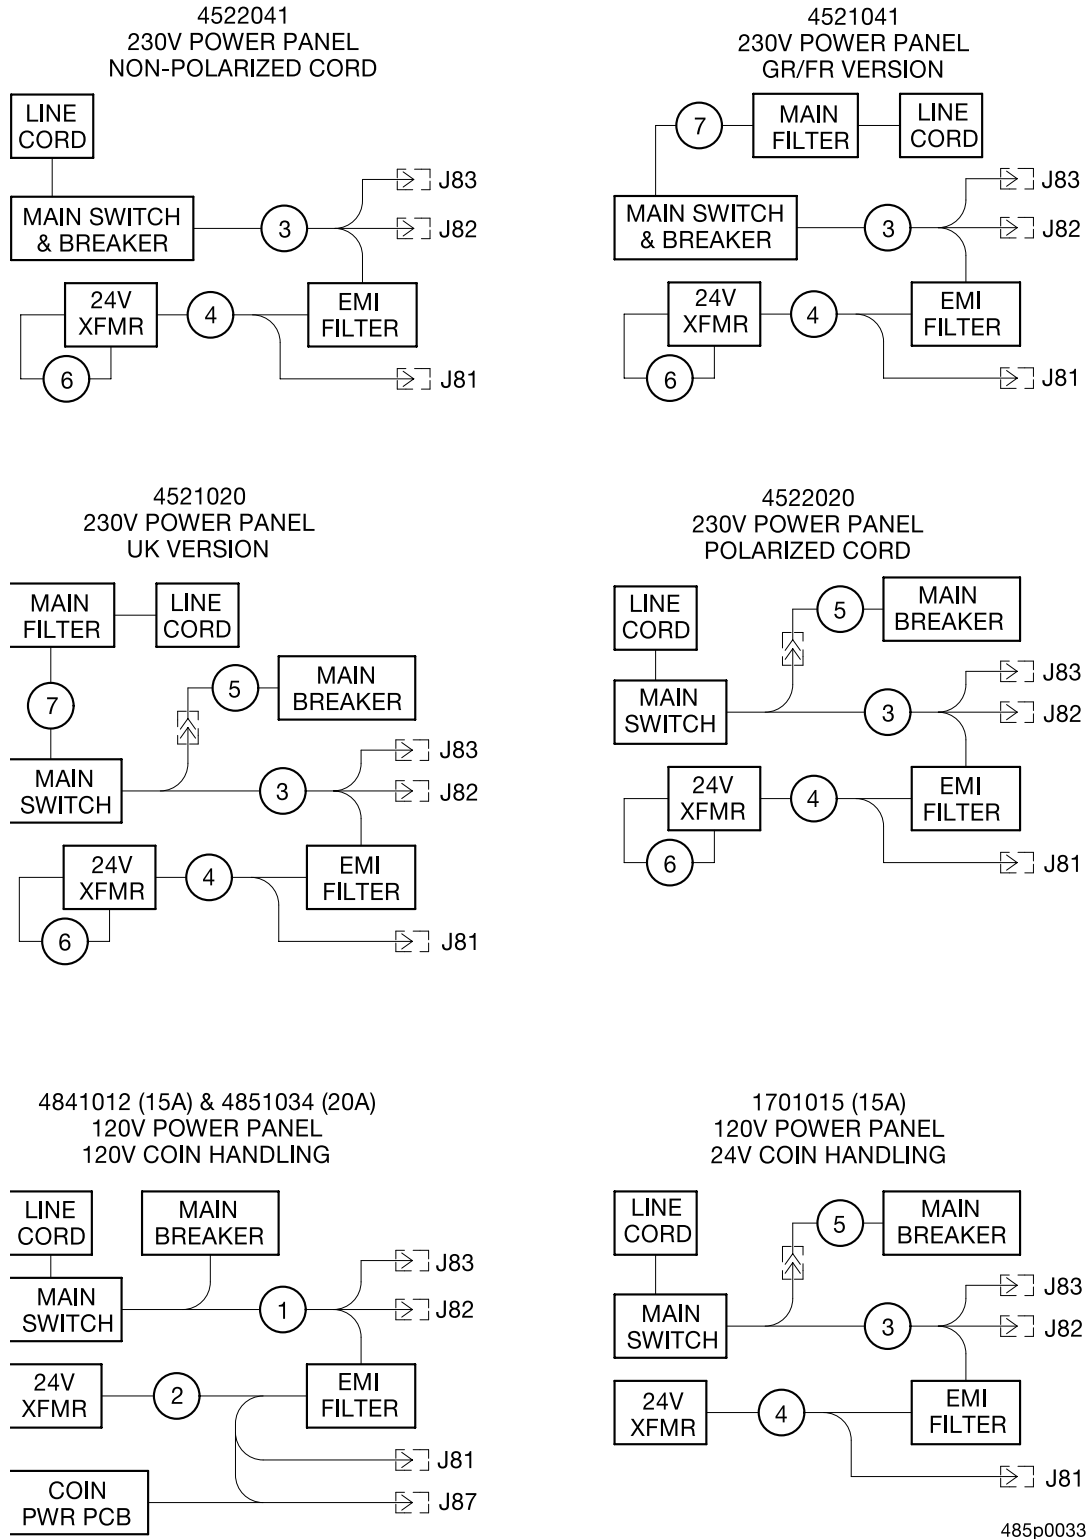

Hot Drink Center Parts Manual

485p0033

Figure 101. Power Panel Wiring Harnesses

Hot Drink Center Parts Manual

TABLE 101. POWER PANEL WIRING HARNESES

INDEX	PART NUMBER	DESCRIPTION
1	1579013	HARNESS - POWER PANEL - DOM.
2	1579017	HARNESS - COIN HANDLING POWER
3	1709000	HARNESS - POWER PANEL
4	1709001	JUMPER - TRANSFORMER
5	1709006	JUMPER - MAIN SWITCH TO BREAKER
6	4279001	JUMPER - 230 V TRANSFORMER - PRIMARY
7	1709002	JUMPER - MAIL LINE FILTER