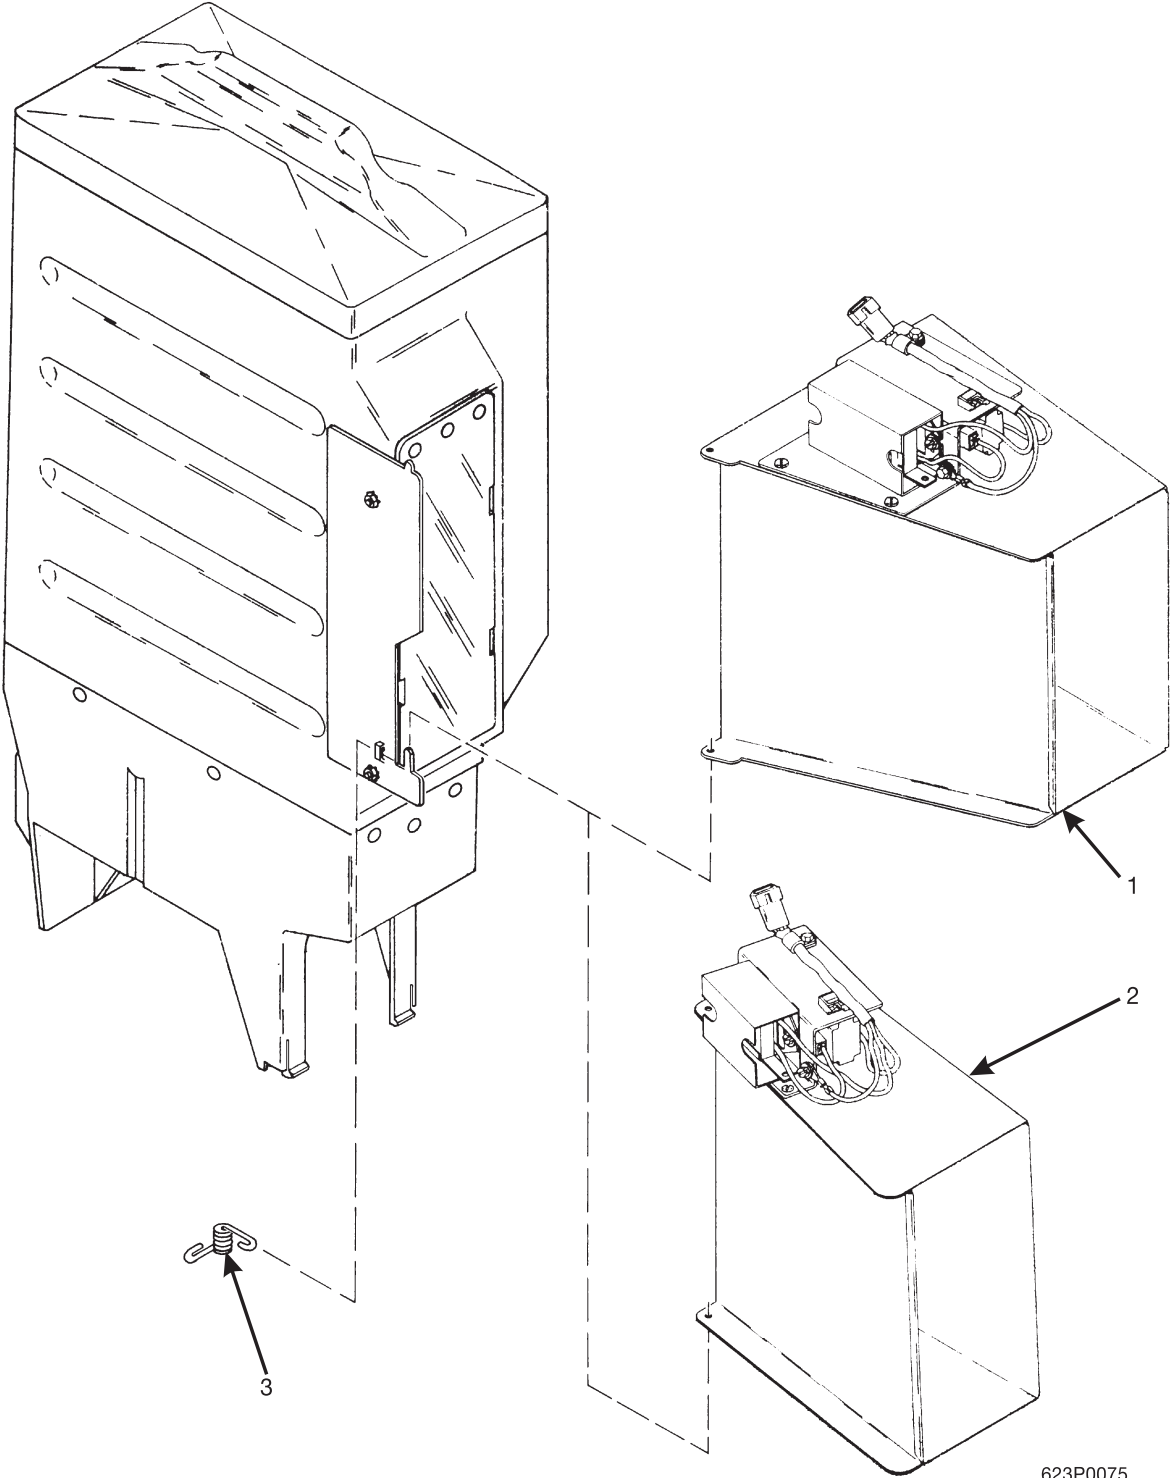

Hot Drink Center Parts Manual

Figure 73. Bean Window Assemblies

Hot Drink Center Parts Manual

TABLE 73. BEAN WINDOW ASSEMBLIES

INDEX	PART NUMBER	DESCRIPTION	QTY
1	6237519	DUAL BEAN WINDOW ASSEMBLY - FINAL (FIGURE 74) (U.S.)	OPT.
	6337007	DUAL BEAN WINDOW ASSEMBLY - FINAL (FIGURE 74) (GER.)	OPT.
2	6237520	SINGLE BEAN WINDOW ASSEMBLY - FINAL (FIGURE 75) (U.S.)	OPT.
	6337006	SINGLE BEAN WINDOW ASSEMBLY - FINAL (FIGURE 75) (ARG./ AUS./FR./N.Z./S.A./SP./U.K.)	OPT.
3	6237098	SPRING - BEAN WINDOW	OPT.