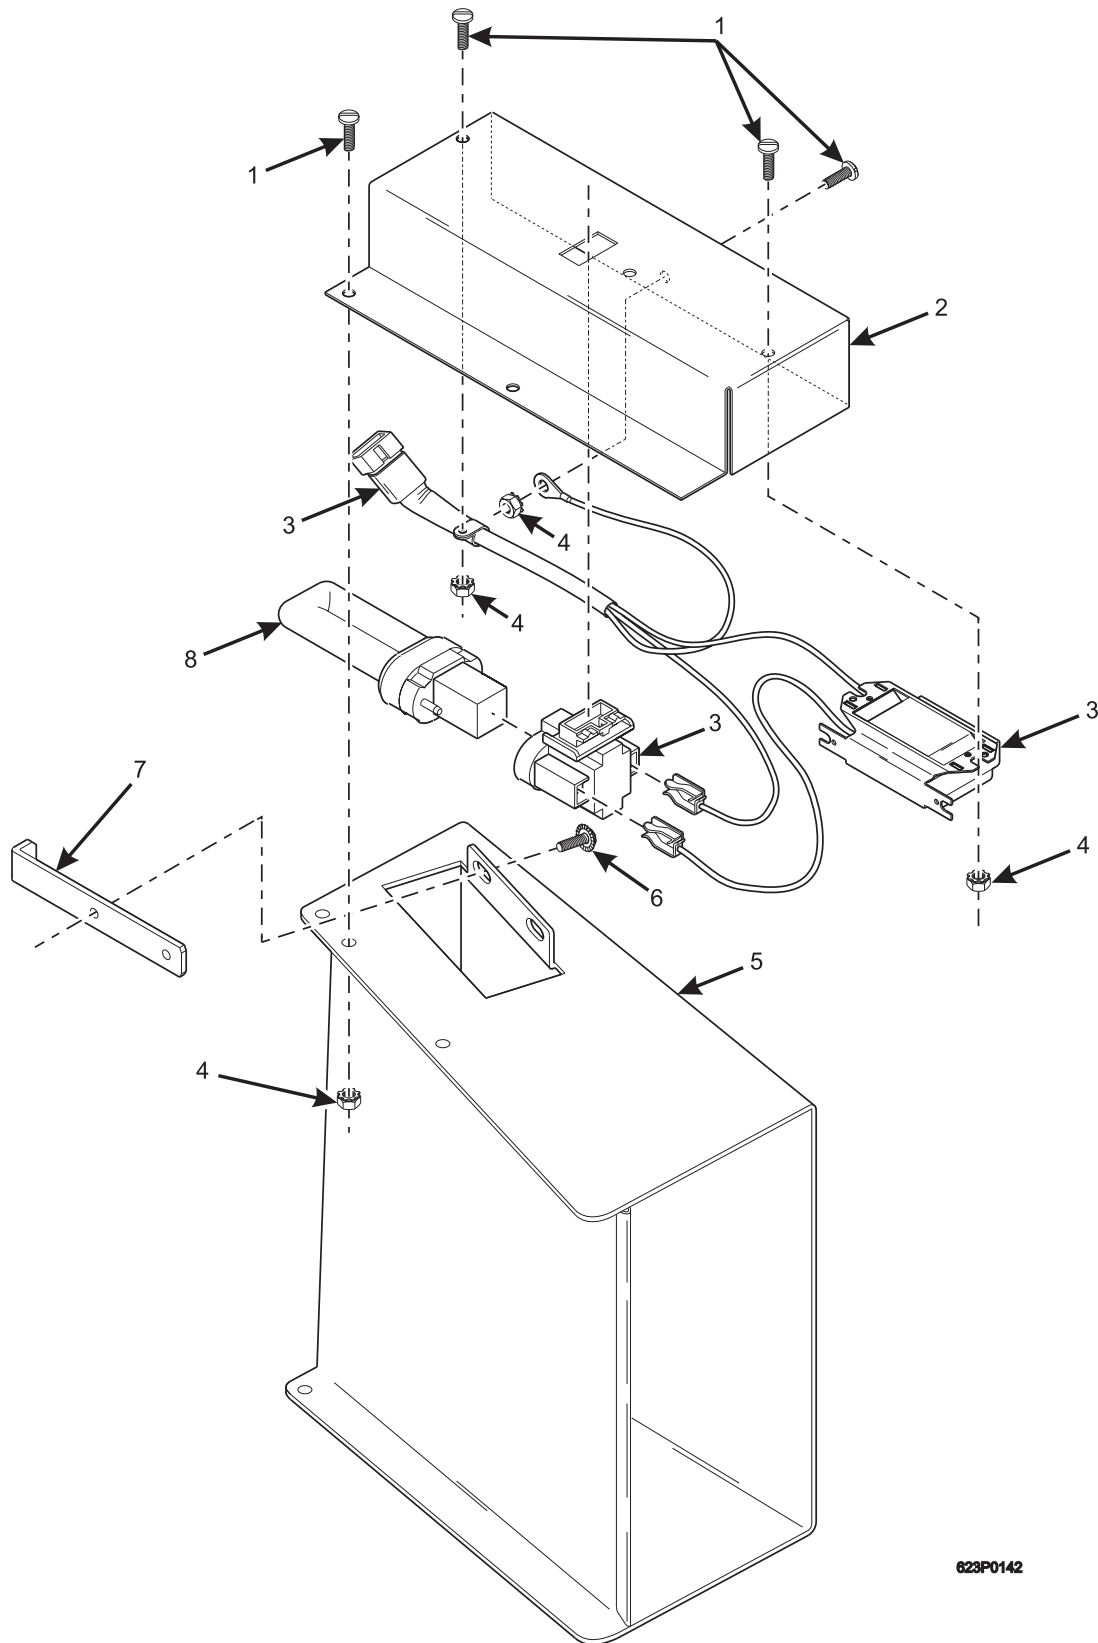

Hot Drink Center Parts Manual

623P0142

Figure 76. Single Bean Window Assembly - ARG./AUS./FR./N.A./S.A./SP./U.K

Hot Drink Center Parts Manual

TABLE 76. SINGLE BEAN WINDOW ASSEMBLY - ARG./AUS./FR./N.A./S.A./SP./U.K

INDEX	PART NUMBER	DESCRIPTION	QTY
-	6337006	SINGLE BEAN WINDOW ASSEMBLY - FINAL - 230V	REF
1	9900118	SCREW #8-32 X 3/8 PHS	6
2	6337008	BRACKET - LIGHT - SINGLE BEAN WINDOW - 230V (PART OF INDEX #3)	1
3	6337041	BRACKET & BALLAST ASSEMBLY - SINGLE - 230V	1
4	9900081	NUT #8-32 KEPS ZINC PLATE	6
5	6237528	BEAN WINDOW ASSY-SINGLE	1
6	3157060	SCREW-#8-32 X .31 HEX W/ HD. SLOTTED-T/F-ZINC PL	2
7	6237512	STOP-BEAN WINDOW	1
8	6222011	TWIN TUBE-FLUORESCENT LAMP CF5DS/827, 30/CS, SYL#203250	1