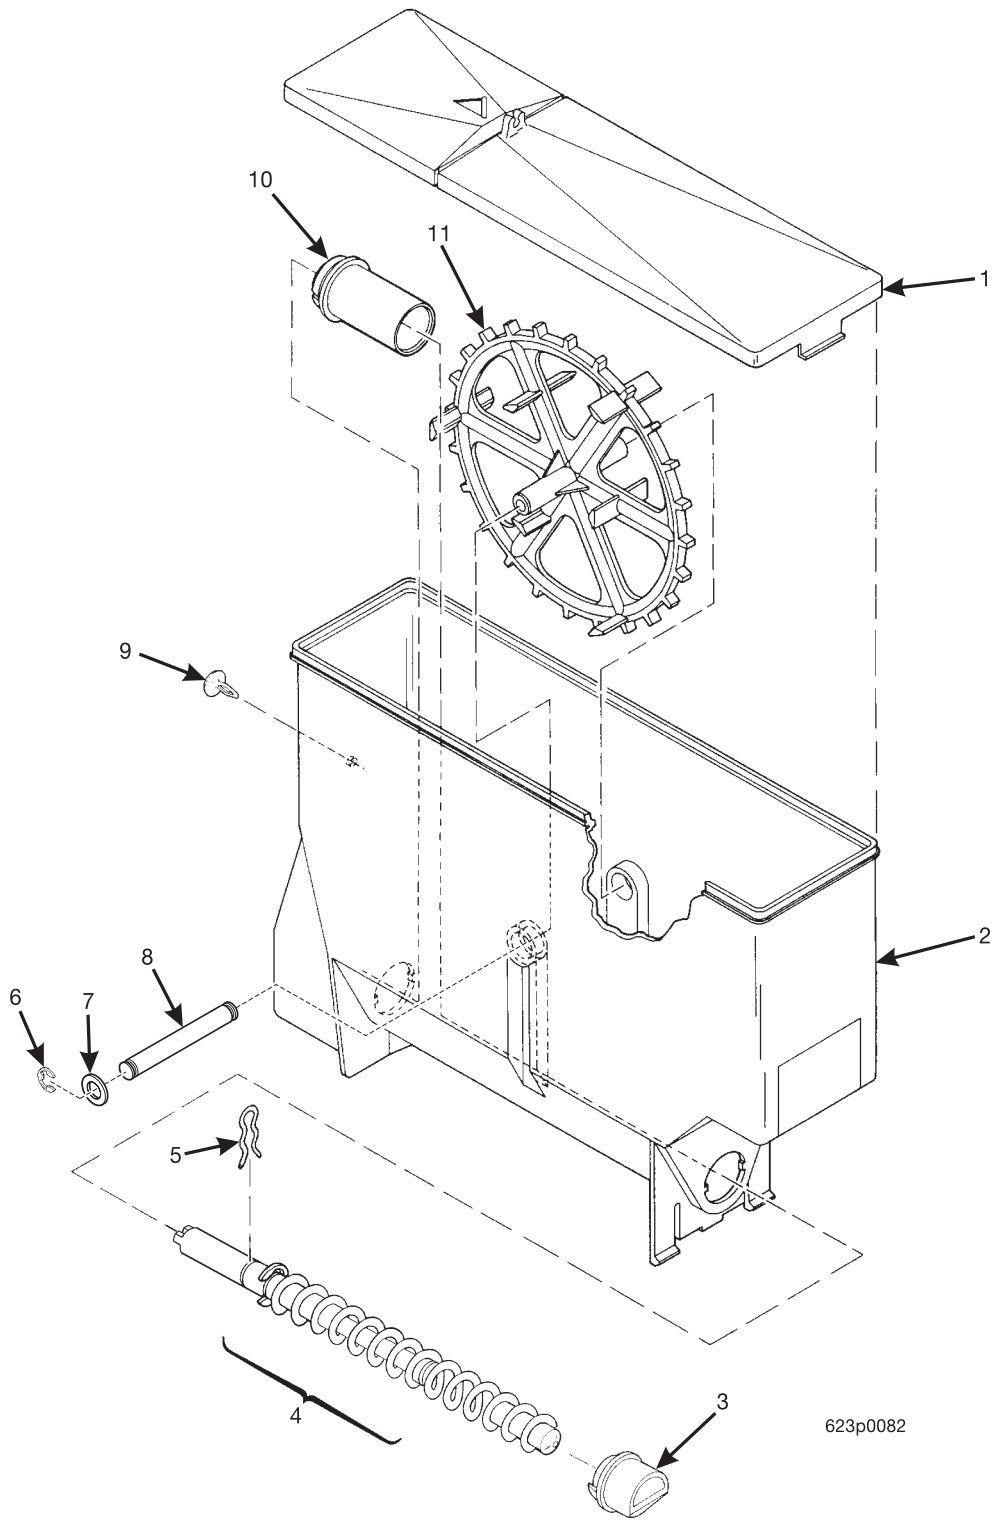

TABLE 81. CANISTER ASSEMBLY 6237445

Hot Drink Center Parts Manual

Figure 81. Canister Assembly 6237445

Hot Drink Center Parts Manual

TABLE 81. CANISTER ASSEMBLY 6237445

INDEX	PART NUMBER	DESCRIPTION	QTY
-	6237445	CANISTER ASSEMBLY - FREEZE DRY COFFEE	-
1	6237023	LID - CANISTER	1
2	6237176	BASE - CANISTER	1
3	6237080	NOZZLE - DISPENSING - CANISTER	1
4	6237178	AUGER AND SHAFT ASSEMBLY (INCLUDES THE NEXT 3 ITEMS)	1
-	6237015	AUGER-CANISTER	1
-	6237025	RETAINING RING-"E"-.500	1
-	6337016	SHAFT-AUGER-LONG	1
5	6337020	CLIP - SPRING	1
6	9900415	RETAINING RING REINF TYP.1	2
7	6237116	WASHER - SEAL - WEAR PLATE	2
8	6237167	SHAFT - CANISTER	1
9	6237053	FASTNER - PUSH IN	1
10	6237014	BEARING - CANISTER	1
11	6237181	MIXING WHEEL	1