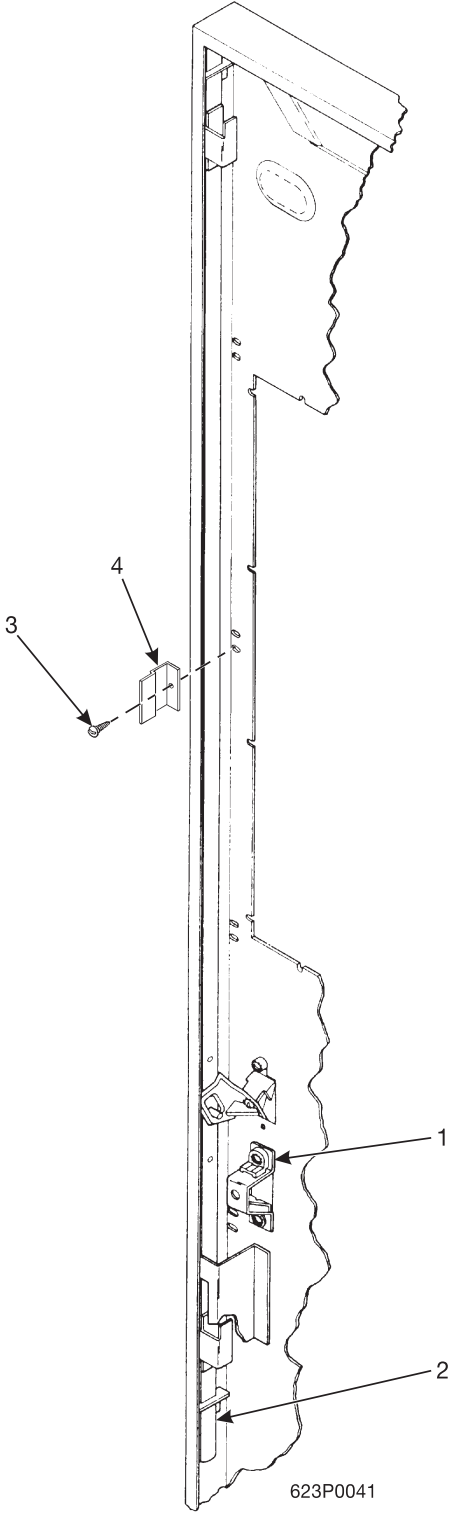

Hot Drink Center Parts Manual

Figure 12. Door Lock Assembly

Hot Drink Center Parts Manual

TABLE 12. DOOR LOCK ASSEMBLY

INDEX	PART NUMBER	DESCRIPTION	QTY
1	-	DOOR LOCK AND HANDLE ASSEMBLY (FIGURES 13, 14)	1
2	1472178	LOCK BAR ASSEMBLY	1
3	-	SCREW	1
4	1472250	GUIDE - LOCK BAR	1