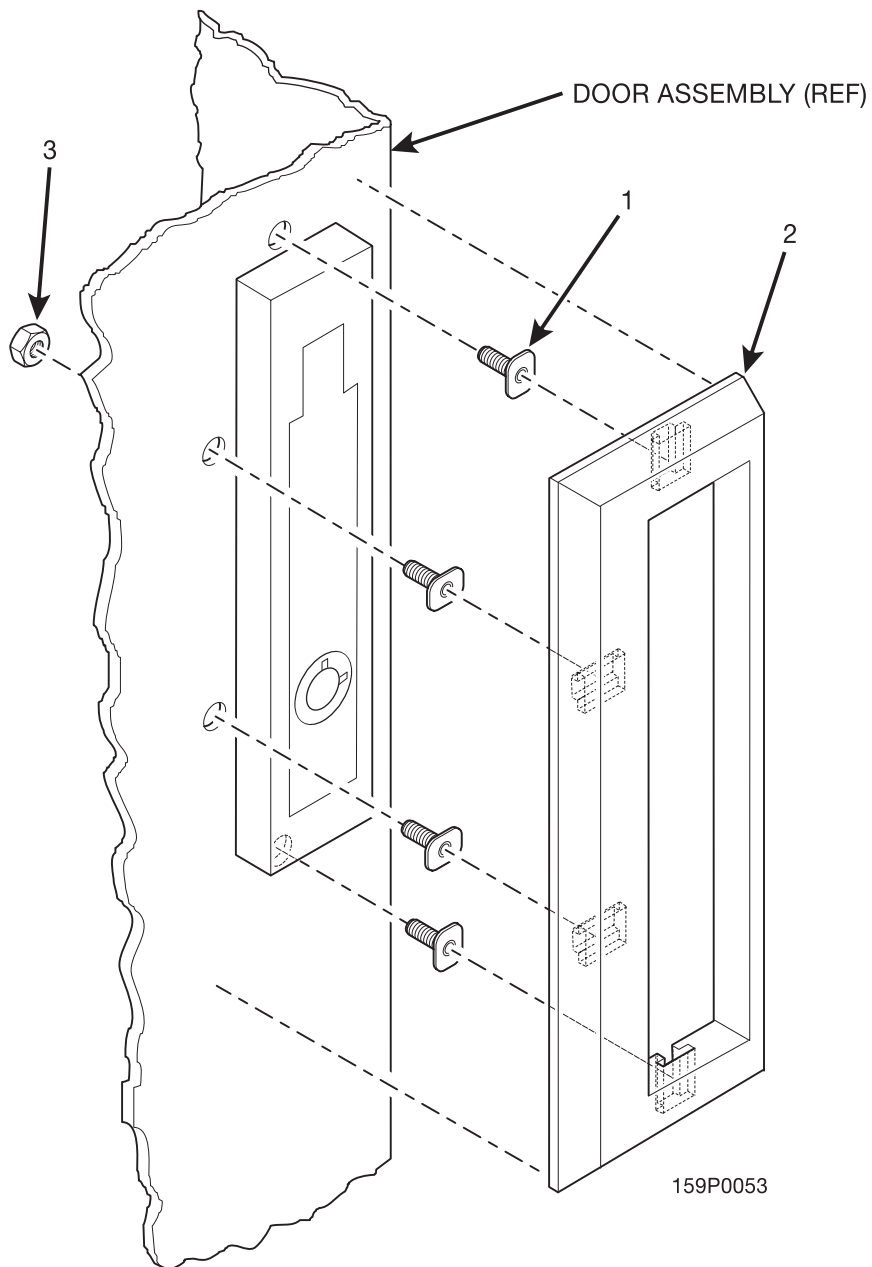

TABLE 108. MONEY BOX LOCK ACCESSORY

Hot Drink Center Parts Manual

TABLE 107. DOOR LOCK GUARD ACCESSORY

INDEX	PART NUMBER	DESCRIPTION	QTY
-	1570763	DOOR LOCK GUARD	-
1	2222031	TEE BOLT - TRIM	4
2	1572186	GUARD-LOCK-COMMON	1
3	9900081	NUT - #8-32 KEPS ZINC PLATE	4

NOTE: Also available as a kit - part number 1572188.

Figure 107. Door Lock Guard Accessory