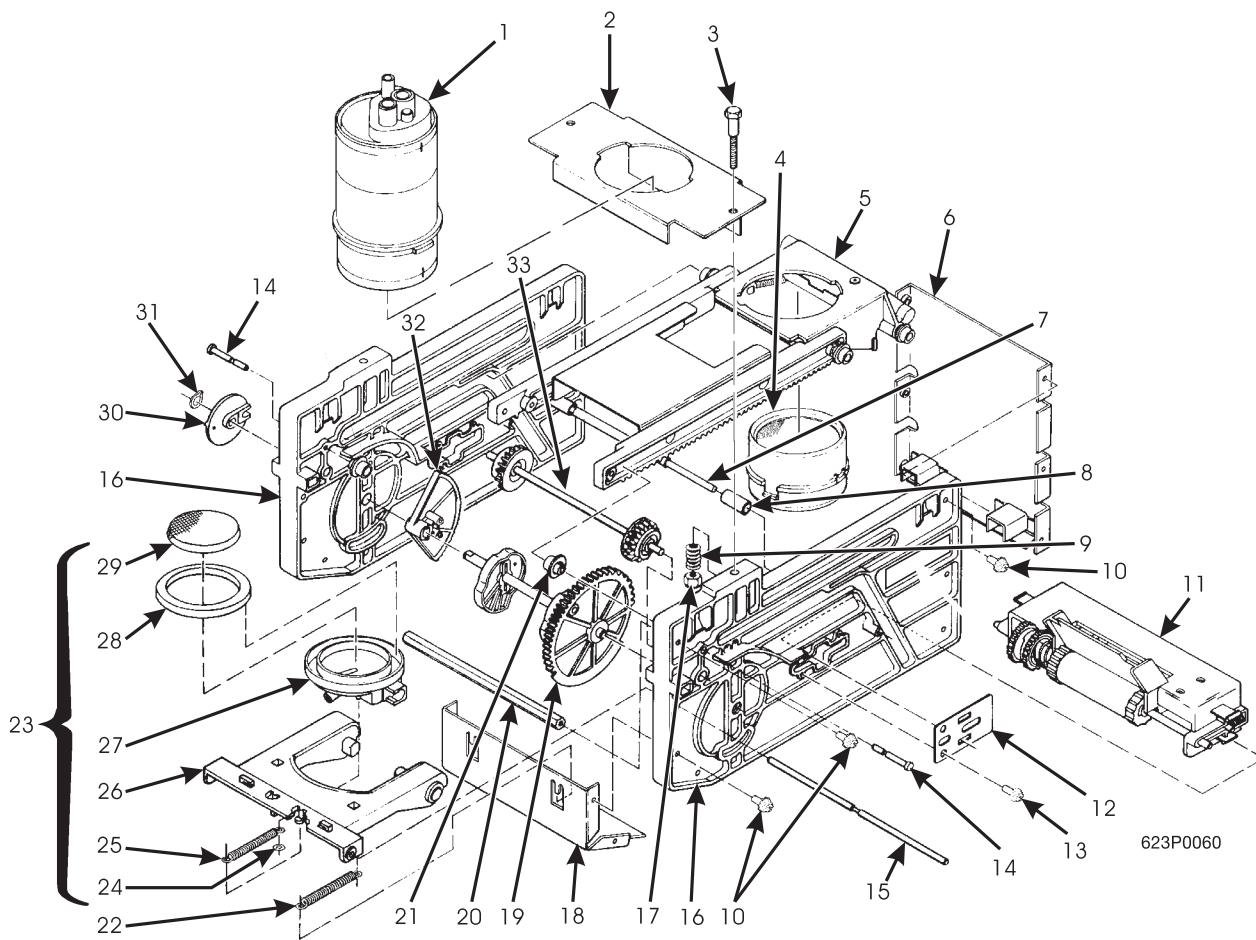

Hot Drink Center Parts Manual

Figure 51. Single Brewer Assembly (With Filter)

Hot Drink Center Parts Manual

TABLE 51. SINGLE BREWER ASSEMBLY (WITH FILTER)

INDEX	PART NUMBER	DESCRIPTION	QTY
-	6234000	SINGLE BREWER ASSEMBLY - WITH FILTER	REF.
1	6234328	BARREL ASSEMBLY - BREWER (FIGURE 54)	1
2	6234301	BARREL SUPPORT - BREWER	1
3	6234288	BOLT - 1/4-20 1 1/2	2
4	6234297	BASKET - BREWER PAPER	1
5	6234001	RACK ASSEMBLY - BREWER (FIGURE 56)	1
6	6234215	WALL ASSEMBLY - REAR	1
7	6234271	SHAFT - FLIP STOP	1
8	6234270	ROLLER - STOP	2
9	6234225	SPRING - BREWER	2
10	6234295	SCREW - #8-32 X .38 HHS W/LW	12
11	6234600	PAPER MECHANISM ASSEMBLY (FIGURE 58)	1
12	6234608	SPRING COVER - PAPER MECH	2
13	6234616	SCREW - #10-32 X 3/8 HHS SL W/ EA	4
14	6234223	PIN - ROLLER - SIDEWALL	2
15	6234308	SHAFT - SWING ARM	1
16	6234273	SIDEWALL - BREWER	2
17	6234289	LOCKNUT - #1/4-20	2
18	6234220	WALL ASSEMBLY - BOTTOM FRONT	1
19	6234008	GEAR & CAM ASSEMBLY	1
20	6234293	SPACER - SINGLE BREW	1
21	6234222	ROLLER - BREWER	2
22	6234205	SPRING	1
23	6234200	SWING ARM ASSEMBLY (INCLUDES INDEX NUMBERS 24 THROUGH 29)	1
24	6234243	SHAFT - RETAINER - .125 DIA	2
25	6234205	EXT. SPRING - SWING ARM	2
26	6234002	SWING ARM ASSEMBLY	1
27	6234240	FUNNEL - COFFEE	1
28	6234375	SEAL - BREWER	1
29	6334019	FILTER SUPPORT - 30 MESH	1
30	6234310	DRIVE CONNECTION - BREWER	1
31	6234303	RETAINING RING - .375	1
32	6234601	RATCHET DRIVE - PAPER MECH.	1
33	6234007	PINION GEAR ASSEMBLY	1