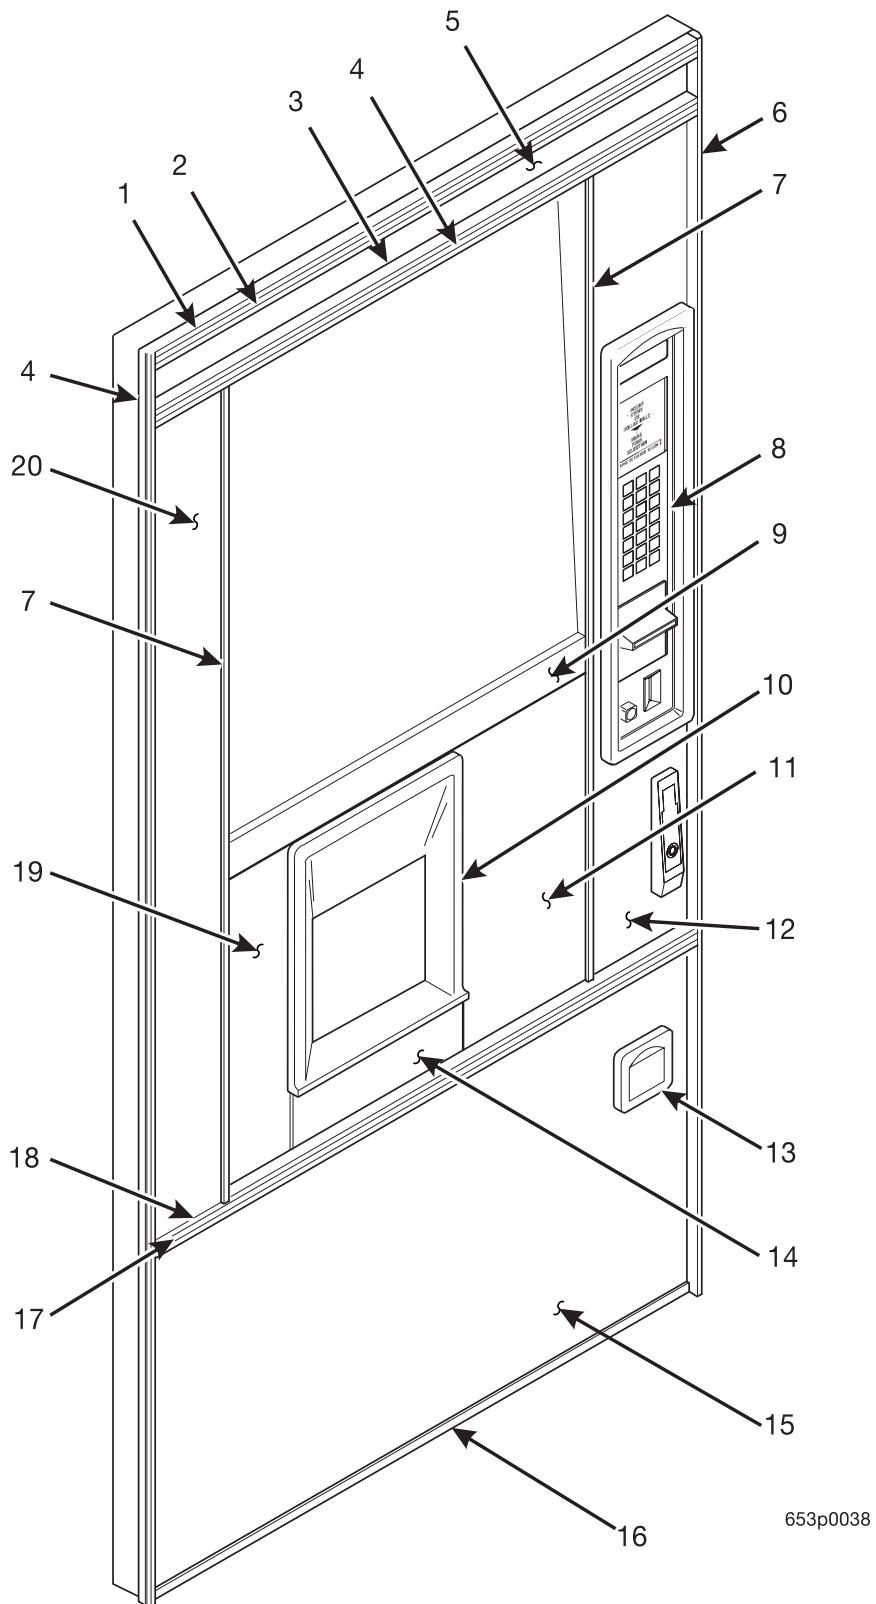

653p0055

Figure 1. Hot Drink Center Merchandiser

Hot Drink Center Parts Manual

Figure 2. Trim Components

Hot Drink Center Parts Manual

TABLE 2. TRIM COMPONENTS

INDEX	PART NUMBER	DESCRIPTION	QTY
1	-	TRIM - DOOR - TOP AND BOTTOM (TABLE 2G)	1
2	-	TRIM INSERT - BLACK (TABLE 2G)	1
3	-	TRIM - DOOR - HORIZONTAL - MIDDLE (TABLE 2G)	1
4	-	TRIM INSERT - BLACK - MIDDLE (TABLE 2G)	1
5	-	PANEL - TOP TRIM (TABLE 2A)	1
6	1452203	TRIM - DOOR SIDE	2
7	3152560	TRIM - VERTICAL	2
8	1575047	CASTING - MONETARY FRAME - BLACK	1
-	1472132	SCREW #6-32 X 1/4 PHS, T/C, PHILLIPS	10
9	6232186	TRIM - HORIZONTAL - GLASS	1
10	3152045	FRAME - CUP DELIVERY DOOR	1
11	-	TRIM PANEL - CENTER - RIGHT (TABLE 2C)	1
12	-	TRIM PANEL - RIGHT HAND (TABLE 2B)	1
13	1572011	TRIM - COIN CUP - BLACK	1
14	6232012	TRIM - FILLER	1
15	-	TRIM PANEL - BOTTOM (TABLE 2D)	1
16	6232099	EDGE PROTECTOR	1
17	-	TRIM - DOOR - HORIZONTAL - LOWER (TABLE 2G)	1
18	-	TRIM INSERT - LOWER (TABLE 2G)	1
19	-	TRIM PANEL - CENTER - LEFT (TABLE 2E)	1
20	-	TRIM PANEL - LEFT HAND (TABLE 2F)	1
-	2222110	T-BOLT - TRIM - 3/8" (NOT SHOWN)	4
-	3102162	T-BOLT - TRIM - 1/2" (NOT SHOWN)	7