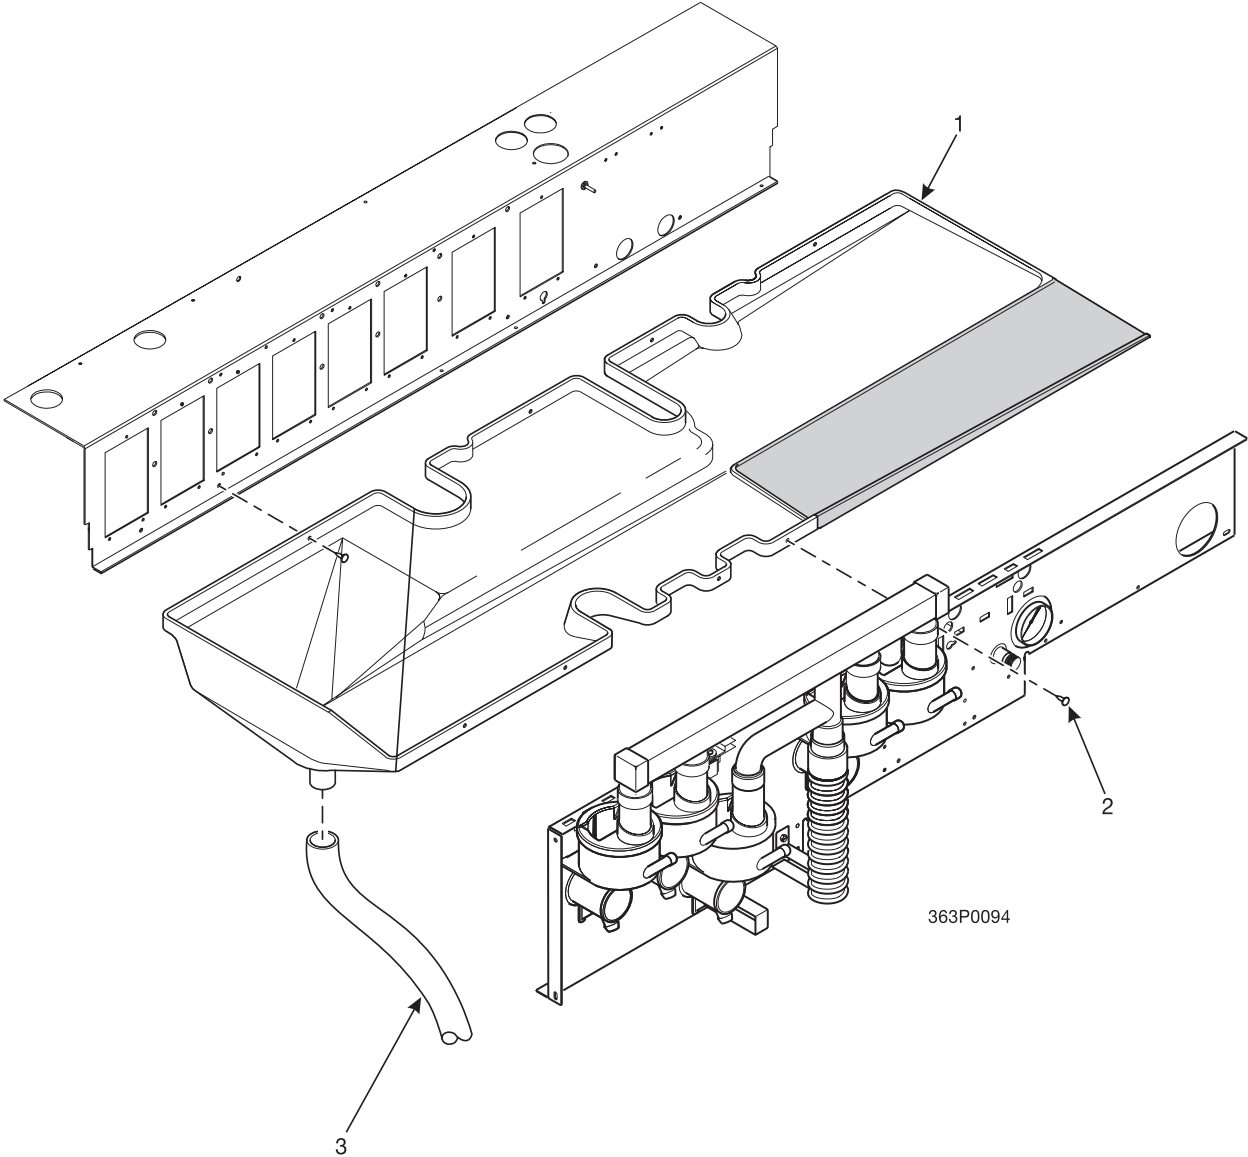

TABLE 106. INGREDIENT DRAIN TRAY ACCESSORY

Hot Drink Center Parts Manual

Figure 106. Ingredient Drain Tray Accessory

Hot Drink Center Parts Manual

TABLE 106. INGREDIENT DRAIN TRAY ACCESSORY

INDEX	PART NUMBER	DESCRIPTION	QTY
*	6240823	INGREDIENT DRAIN TRAY ACCESSORY	REF
1	6231481	INGREDIENT DRAIN TRAY - 32" (FRESH BREW - SHADED AREA IS REMOVED)	1
	6231479	INGREDIENT DRAIN TRAY - 32" (FREEZE DRIED - SHADED AREA IS PRESENT)	1
2	6237053	FASTENER - PUSH IN	8
3	6238090	TUBE - 13/16 OD X 5/8 ID - BLACK	23 IN.