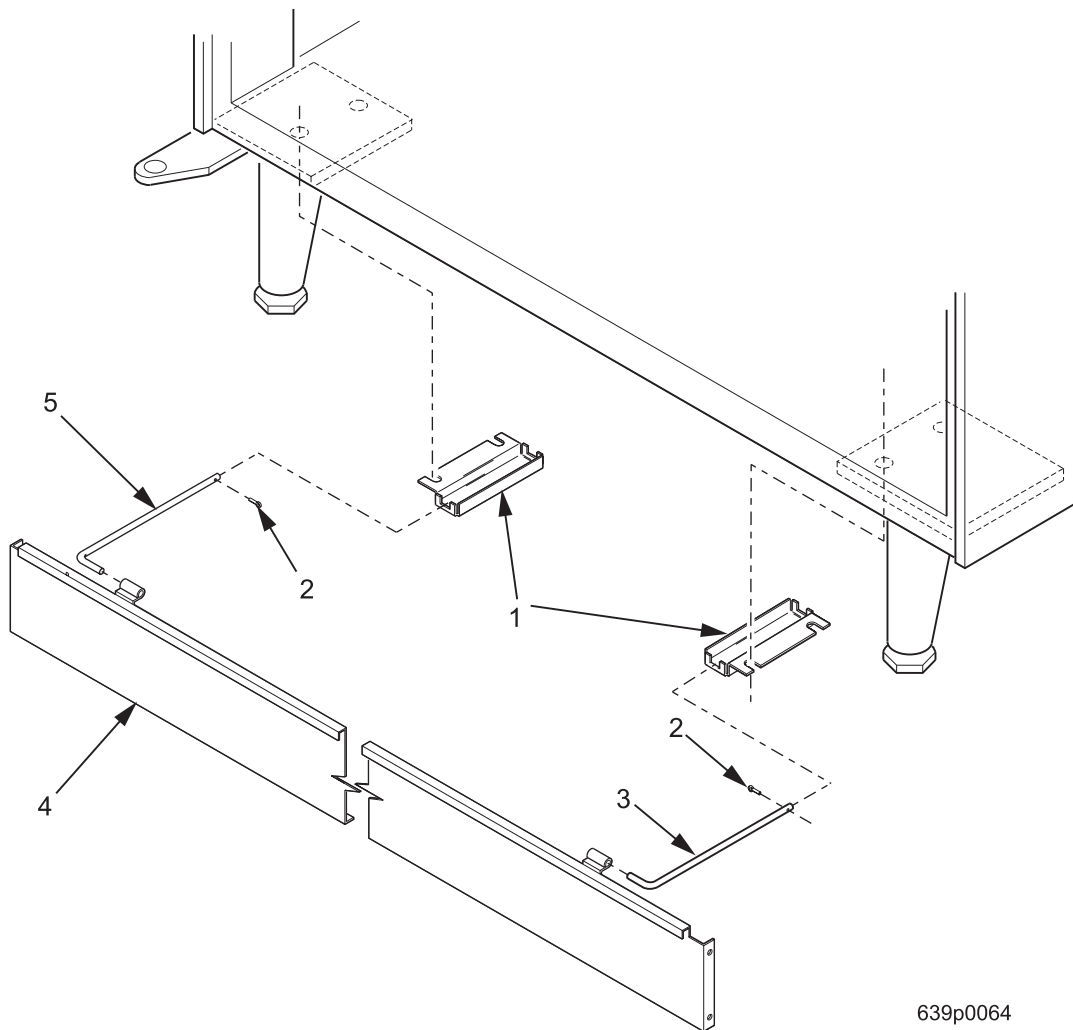

Hot Drink Center Parts Manual

TABLE 104. BASE PLATE ACCESSORY - STANDARD STYLE

INDEX	PART NUMBER	DESCRIPTION	QTY.
	1571085	BASE PLATE AND ACCESSORY ASSEMBLY	-
1	6231087	BRACKET - BASE PLATE	2
2	9900098	COTTER PIN 3/32 X 3/4 IN	2
3	1411194	SLIDE - BASE PLATE - RIGHT HAND	1
4	2271408	BASE PLATE ASSEMBLY	1
5	1411195	SLIDE - BASE PLATE - LEFT HAND	1

639p0064

Figure 104. Base Plate Accessory - Standard Style